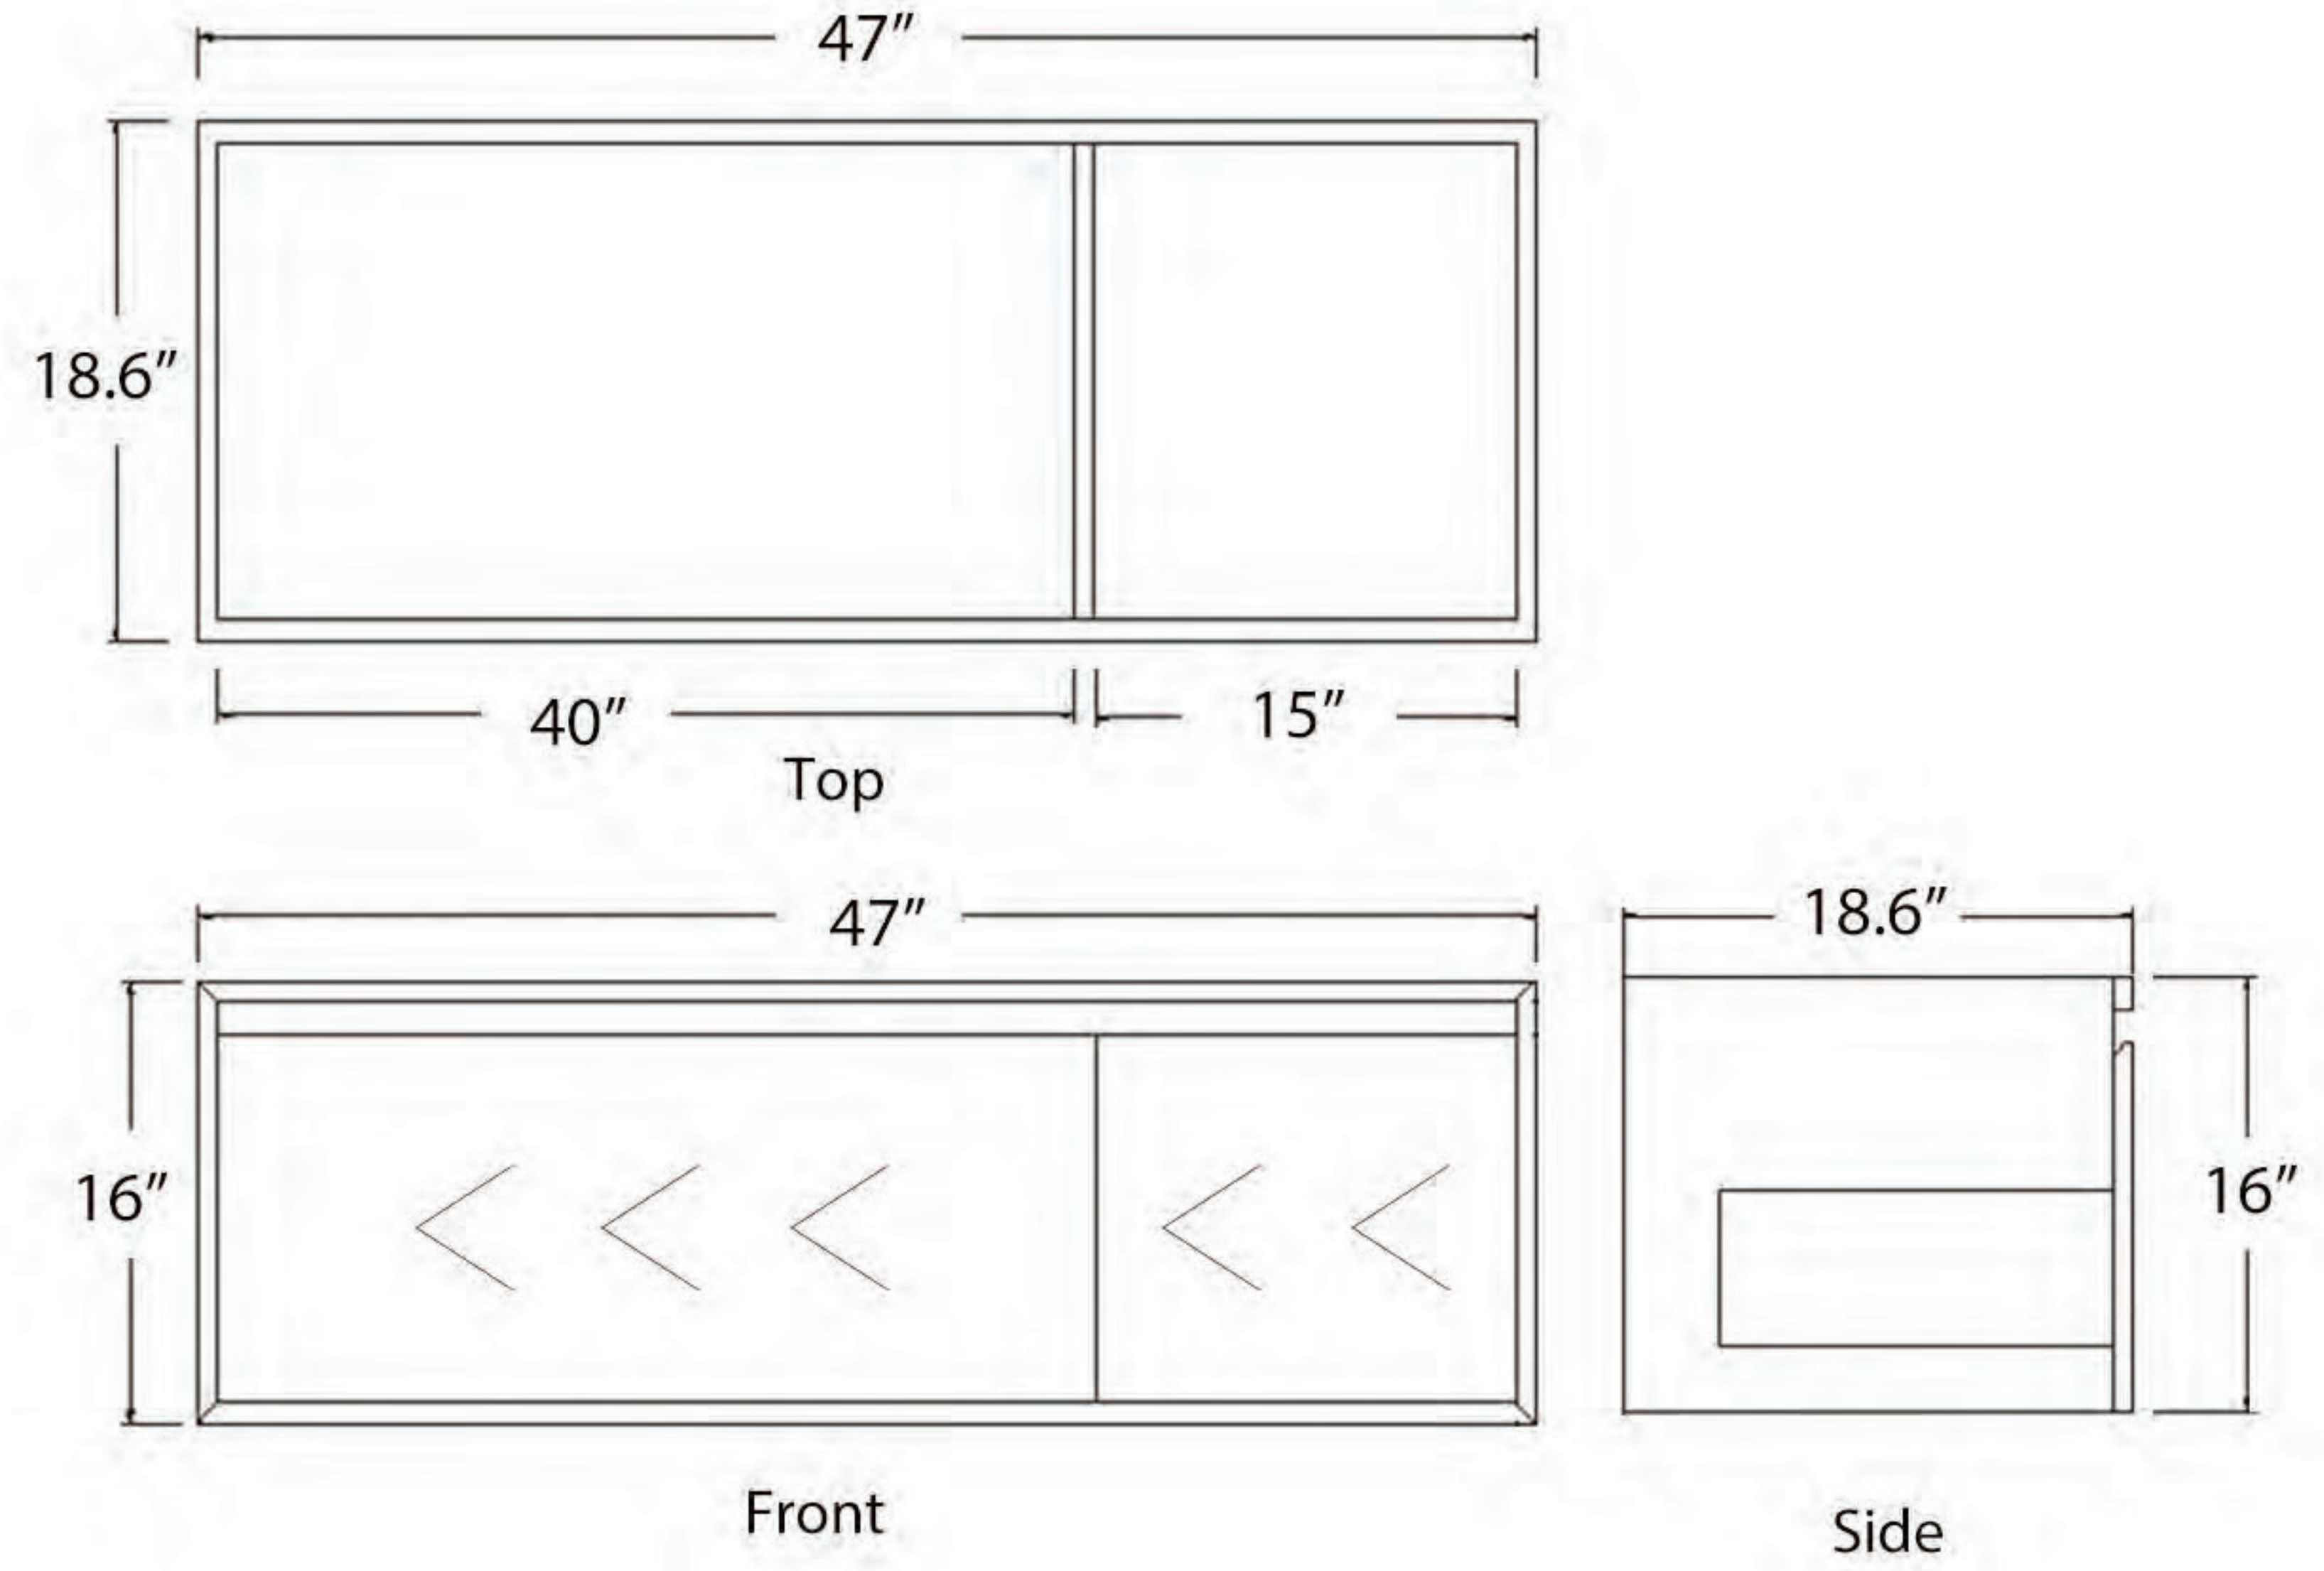

## Overall Size (L x W x H)

Cabinet & Sink: 47" x 18.6" x 21.5"

Cabinet: 47" x 18.6" x 16"

Sink: 19.5" x 14.8" x 5.5"

Mirror: 47" x 1.7" x 28"

## Cabinet & Sink

## Sink

## Mirror