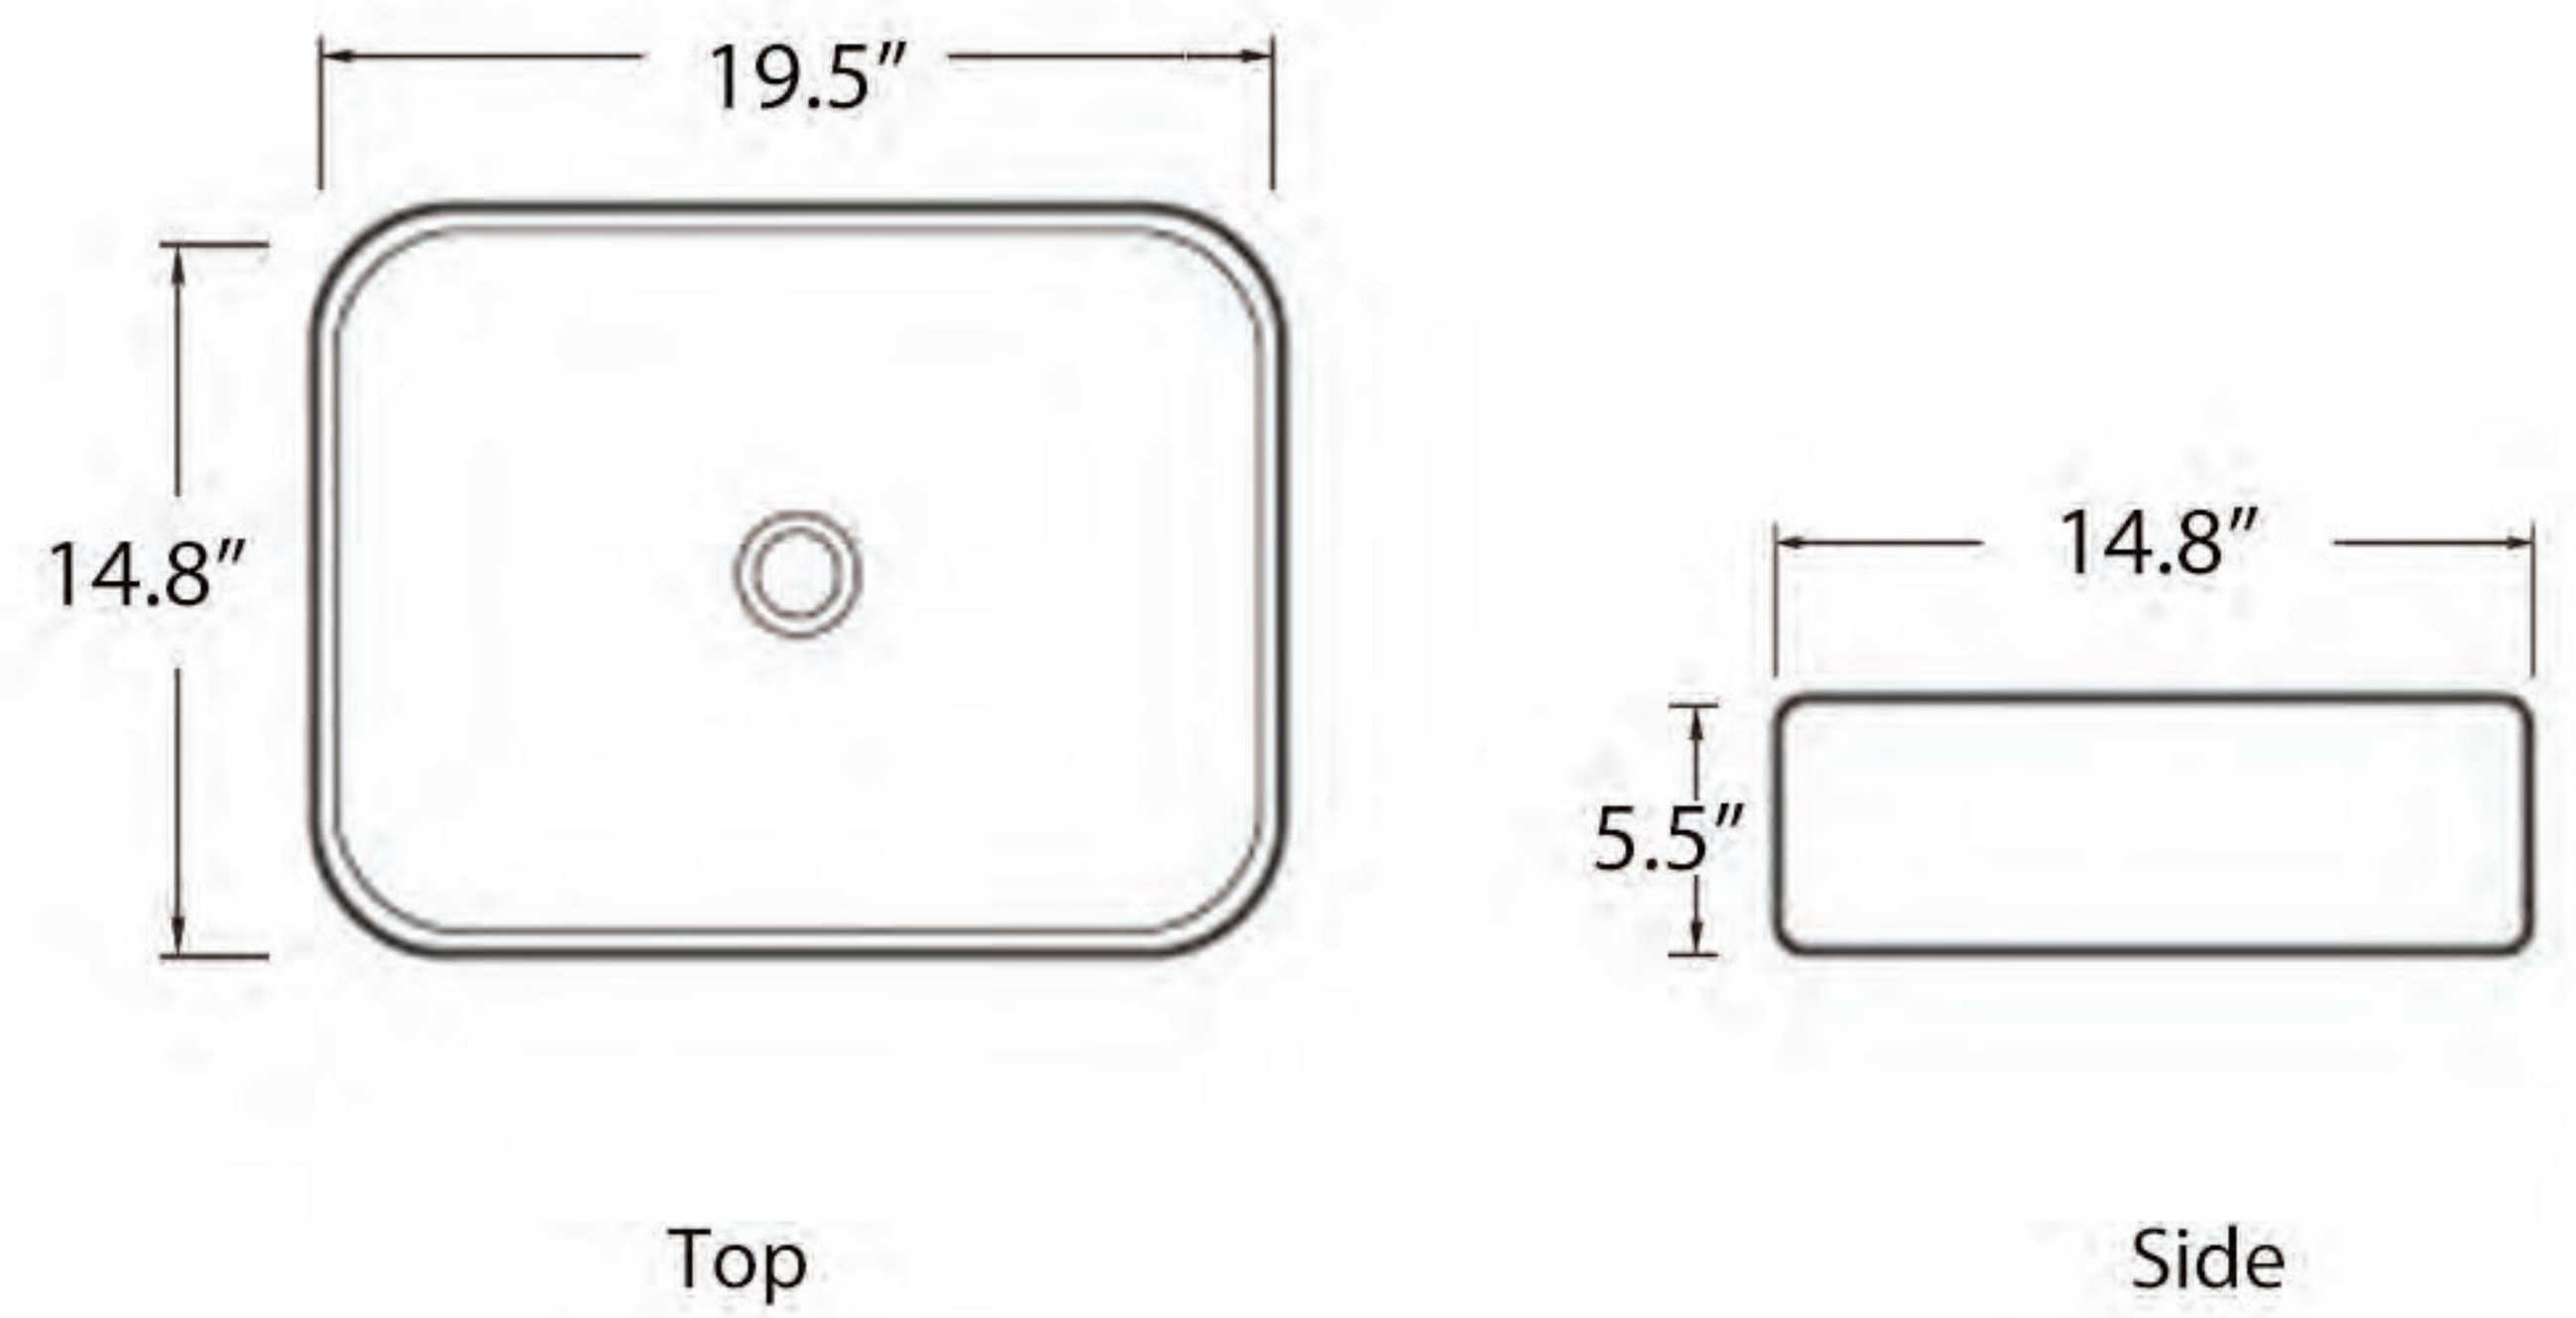

EC839-12 SET

Overall Size (L x W x H)

Cabinet & Sink: 47" x 18.6" x 21.5"

Cabinet: 47" x 18.6" x 16"

Sink: 19.5" x 14.8" x 5.5"

Mirror: 47" x 1.7" x 28"

Cabinet & Sink

Cabinet

Sink

Mirror