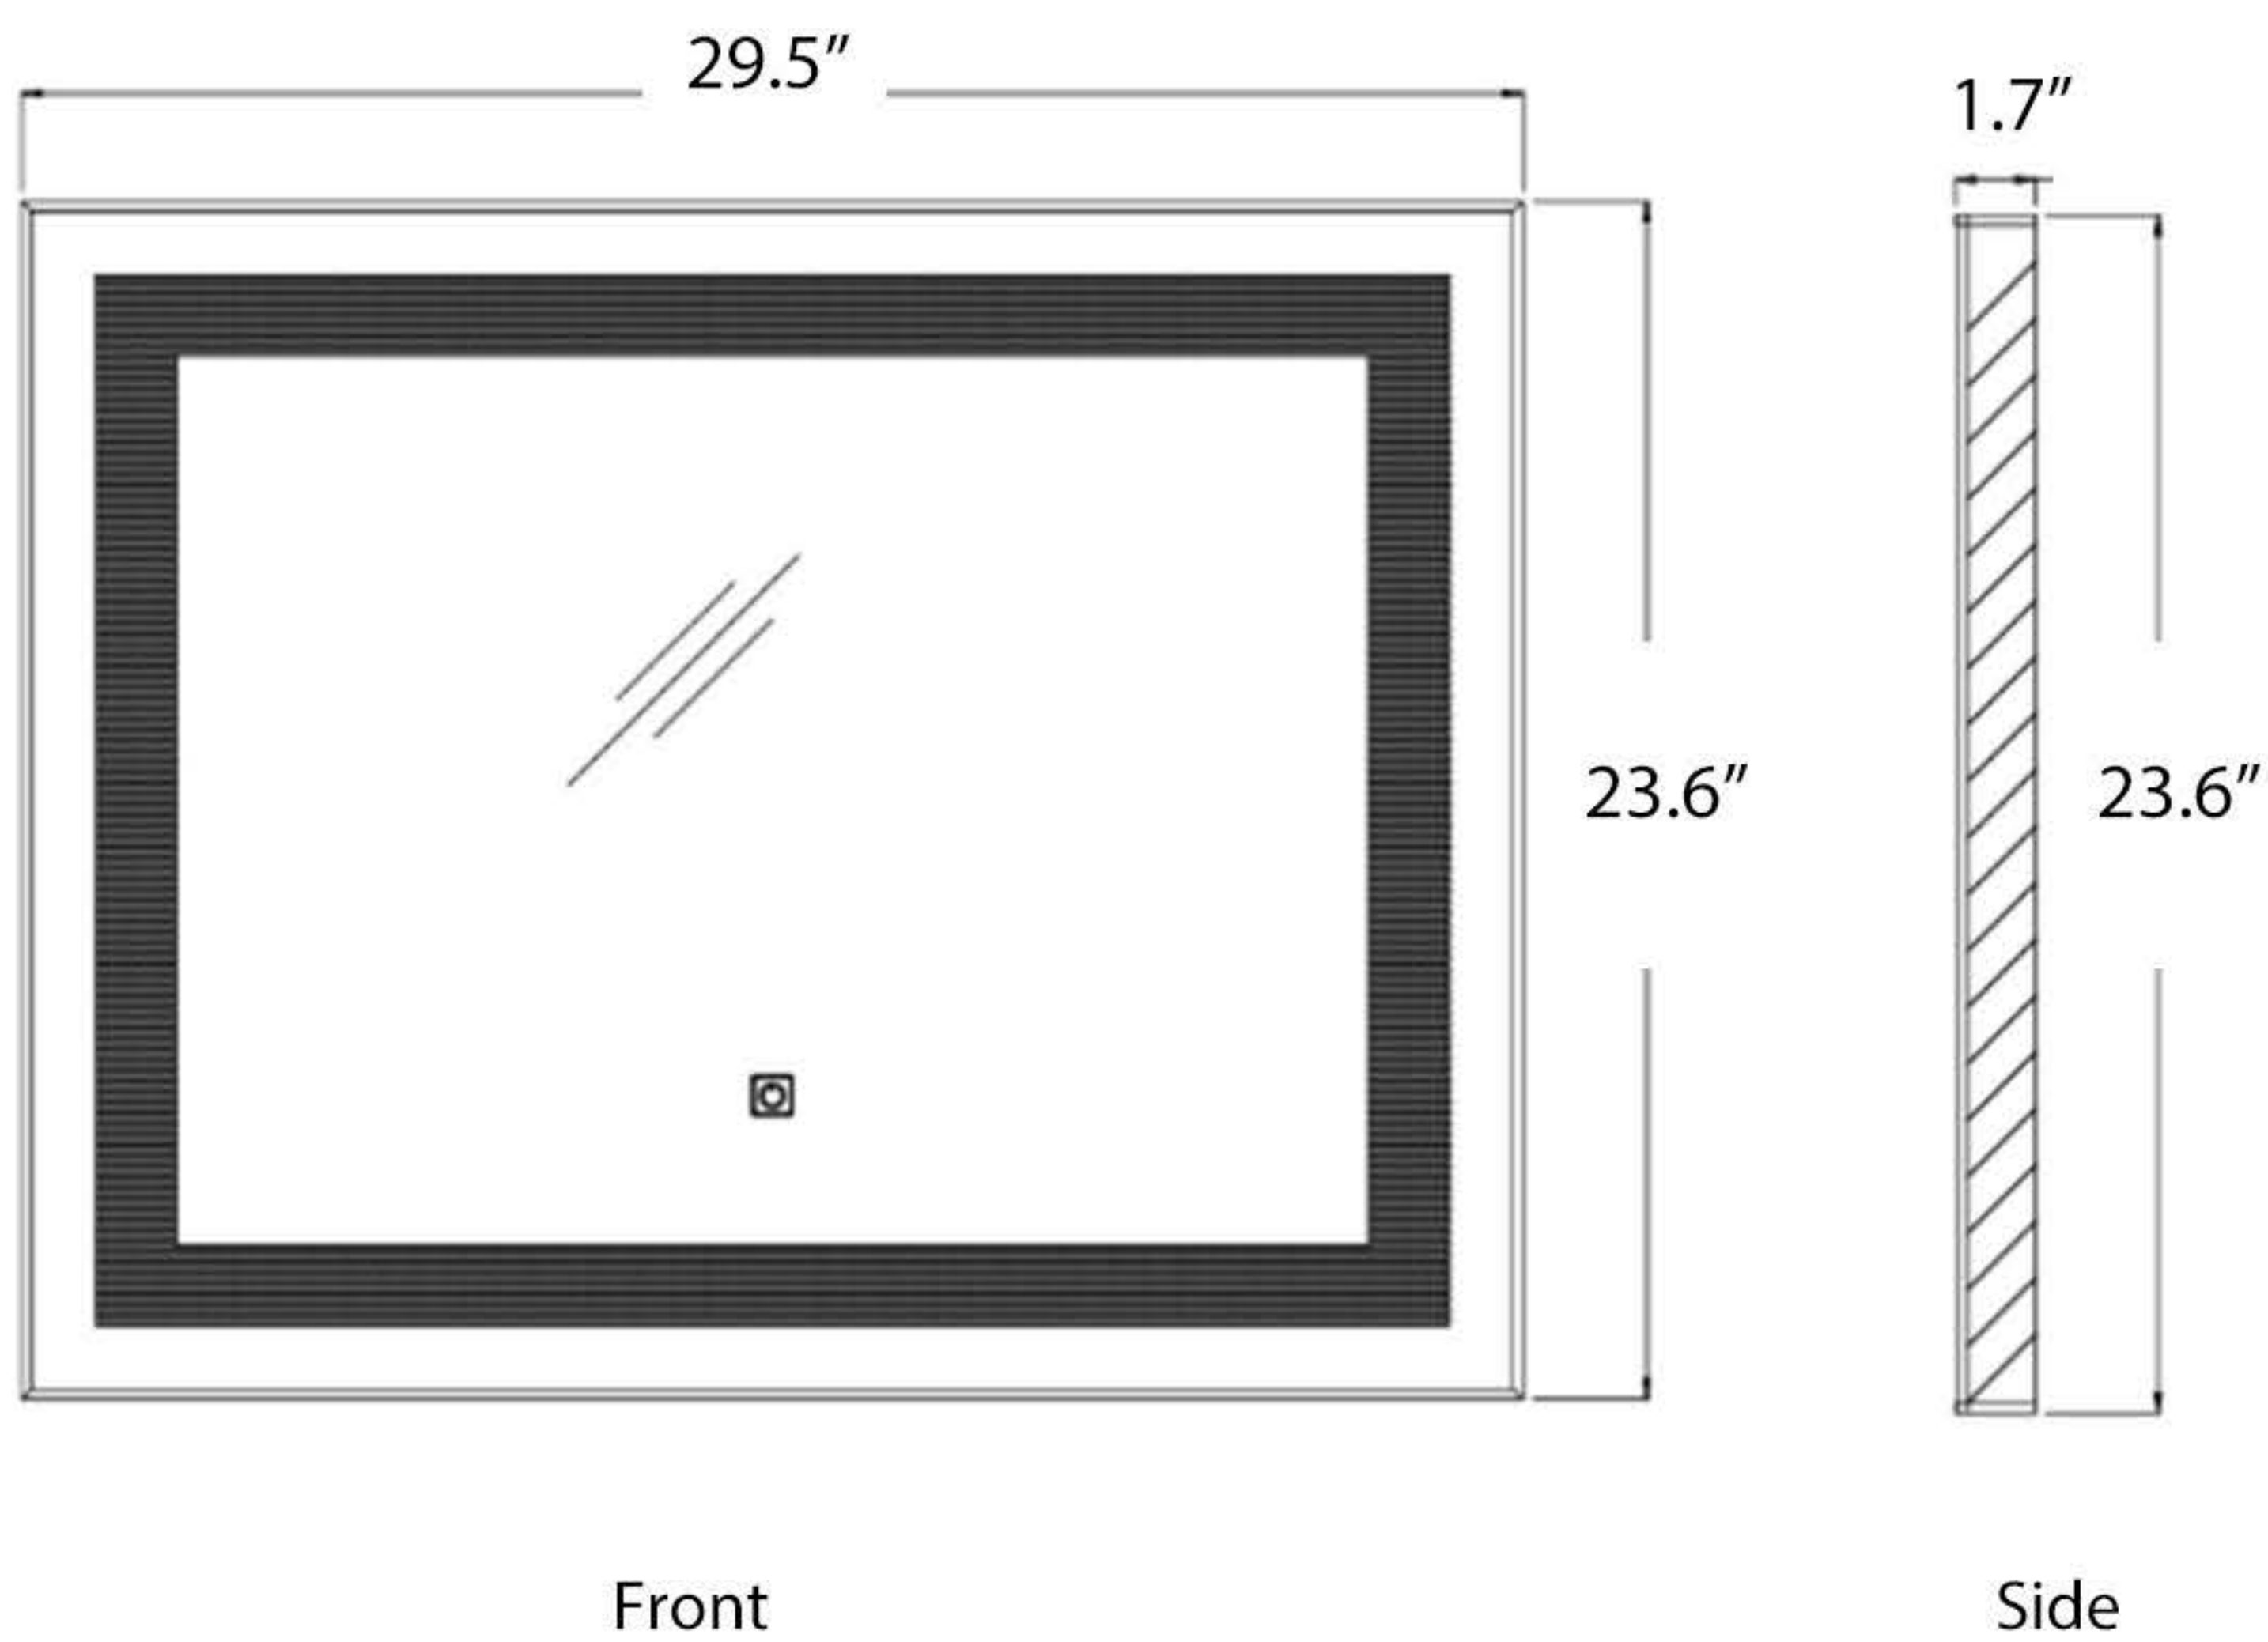

EC828 SERIES

EC828-8 SET

Overall Size (L x W x H)

Cabinet & Sink: 31.5" x 18.2" x 20.4"

Cabinet: 31.1" x 18" x 19.7"

Sink: 31.5" x 18.2" x 5.3"

Mirror: 29.5" x 1.7" x 23.6"

Cabinet

Cabinet & Sink

Sink

Mirror

EC828 SERIES

EC828-12 SET

Overall Size (L x W x H)

Cabinet & Sink: 47.2" x 18.2" x 20.4"

Cabinet: 47" x 18" x 19.7"

Sink: 47.2" x 18.2" x 5.3"

Mirror: 45.3" x 1.7" x 23.6"

Side Cabinet: 13.8" x 11.8" x 55"

Cabinet & Sink

Cabinet

Sink

Mirror

Side Cabinet