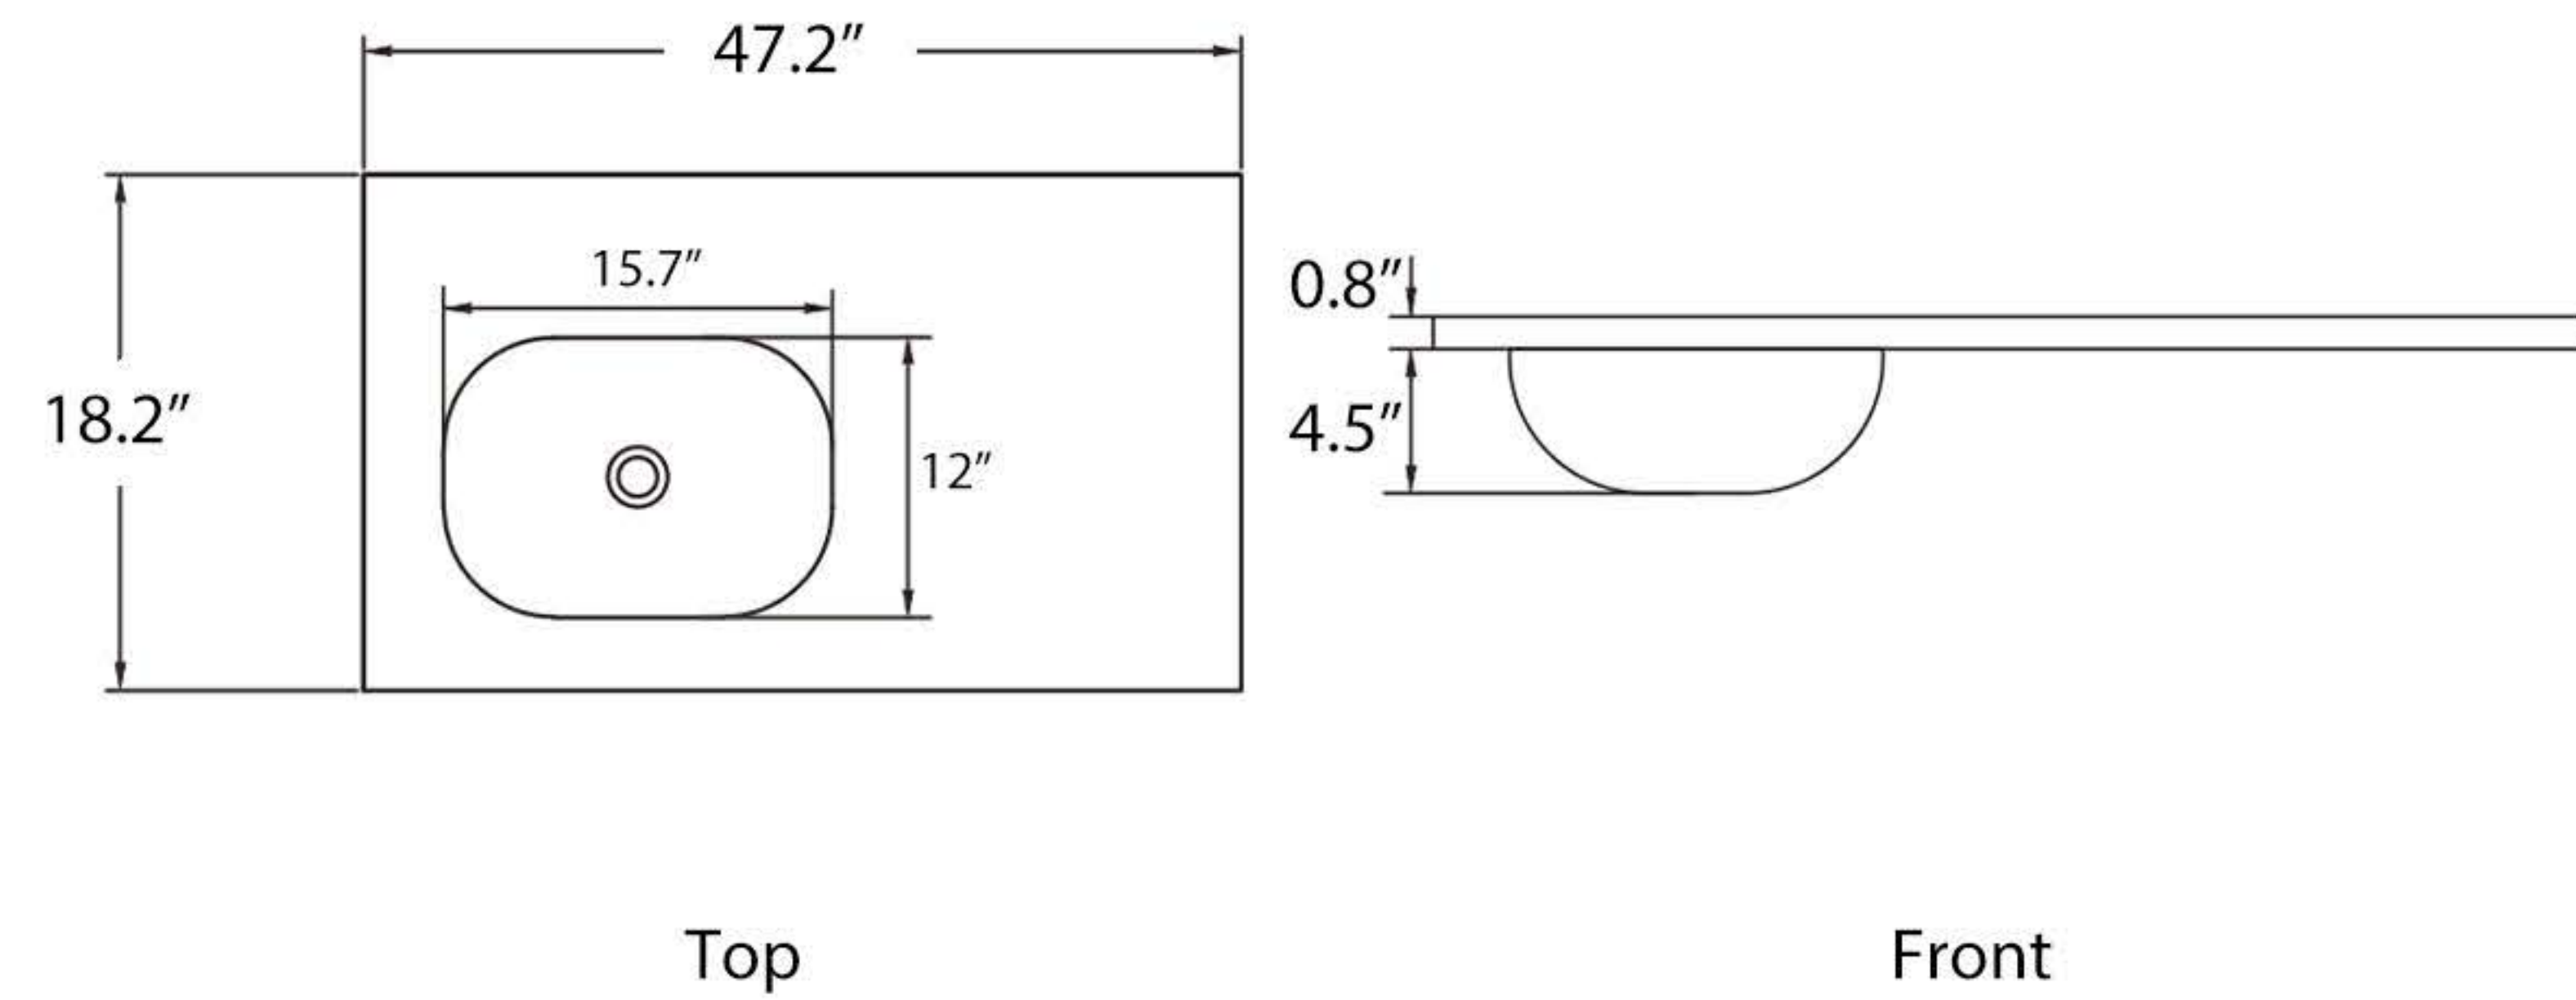

EC828 SERIES

EC828-8 SET

Overall Size (L x W x H)

Cabinet & Sink: 31.5" x 18.2" x 20.4"

Cabinet: 31.1" x 18" x 19.7"

Sink: 31.5" x 18.2" x 5.3"

Mirror: 29.5" x 1.7" x 23.6"

Cabinet

Cabinet & Sink

Sink

Mirror

EC828 SERIES

EC828-12 SET

Overall Size (L x W x H)

Cabinet & Sink: 47.2" x 18.2" x 20.4"

Cabinet: 47" x 18" x 19.7"

Sink: 47.2" x 18.2" x 5.3"

Mirror: 45.3" x 1.7" x 23.6"

Side Cabinet: 13.8" x 11.8" x 55"

Cabinet & Sink

Cabinet

Sink

Mirror

Side Cabinet