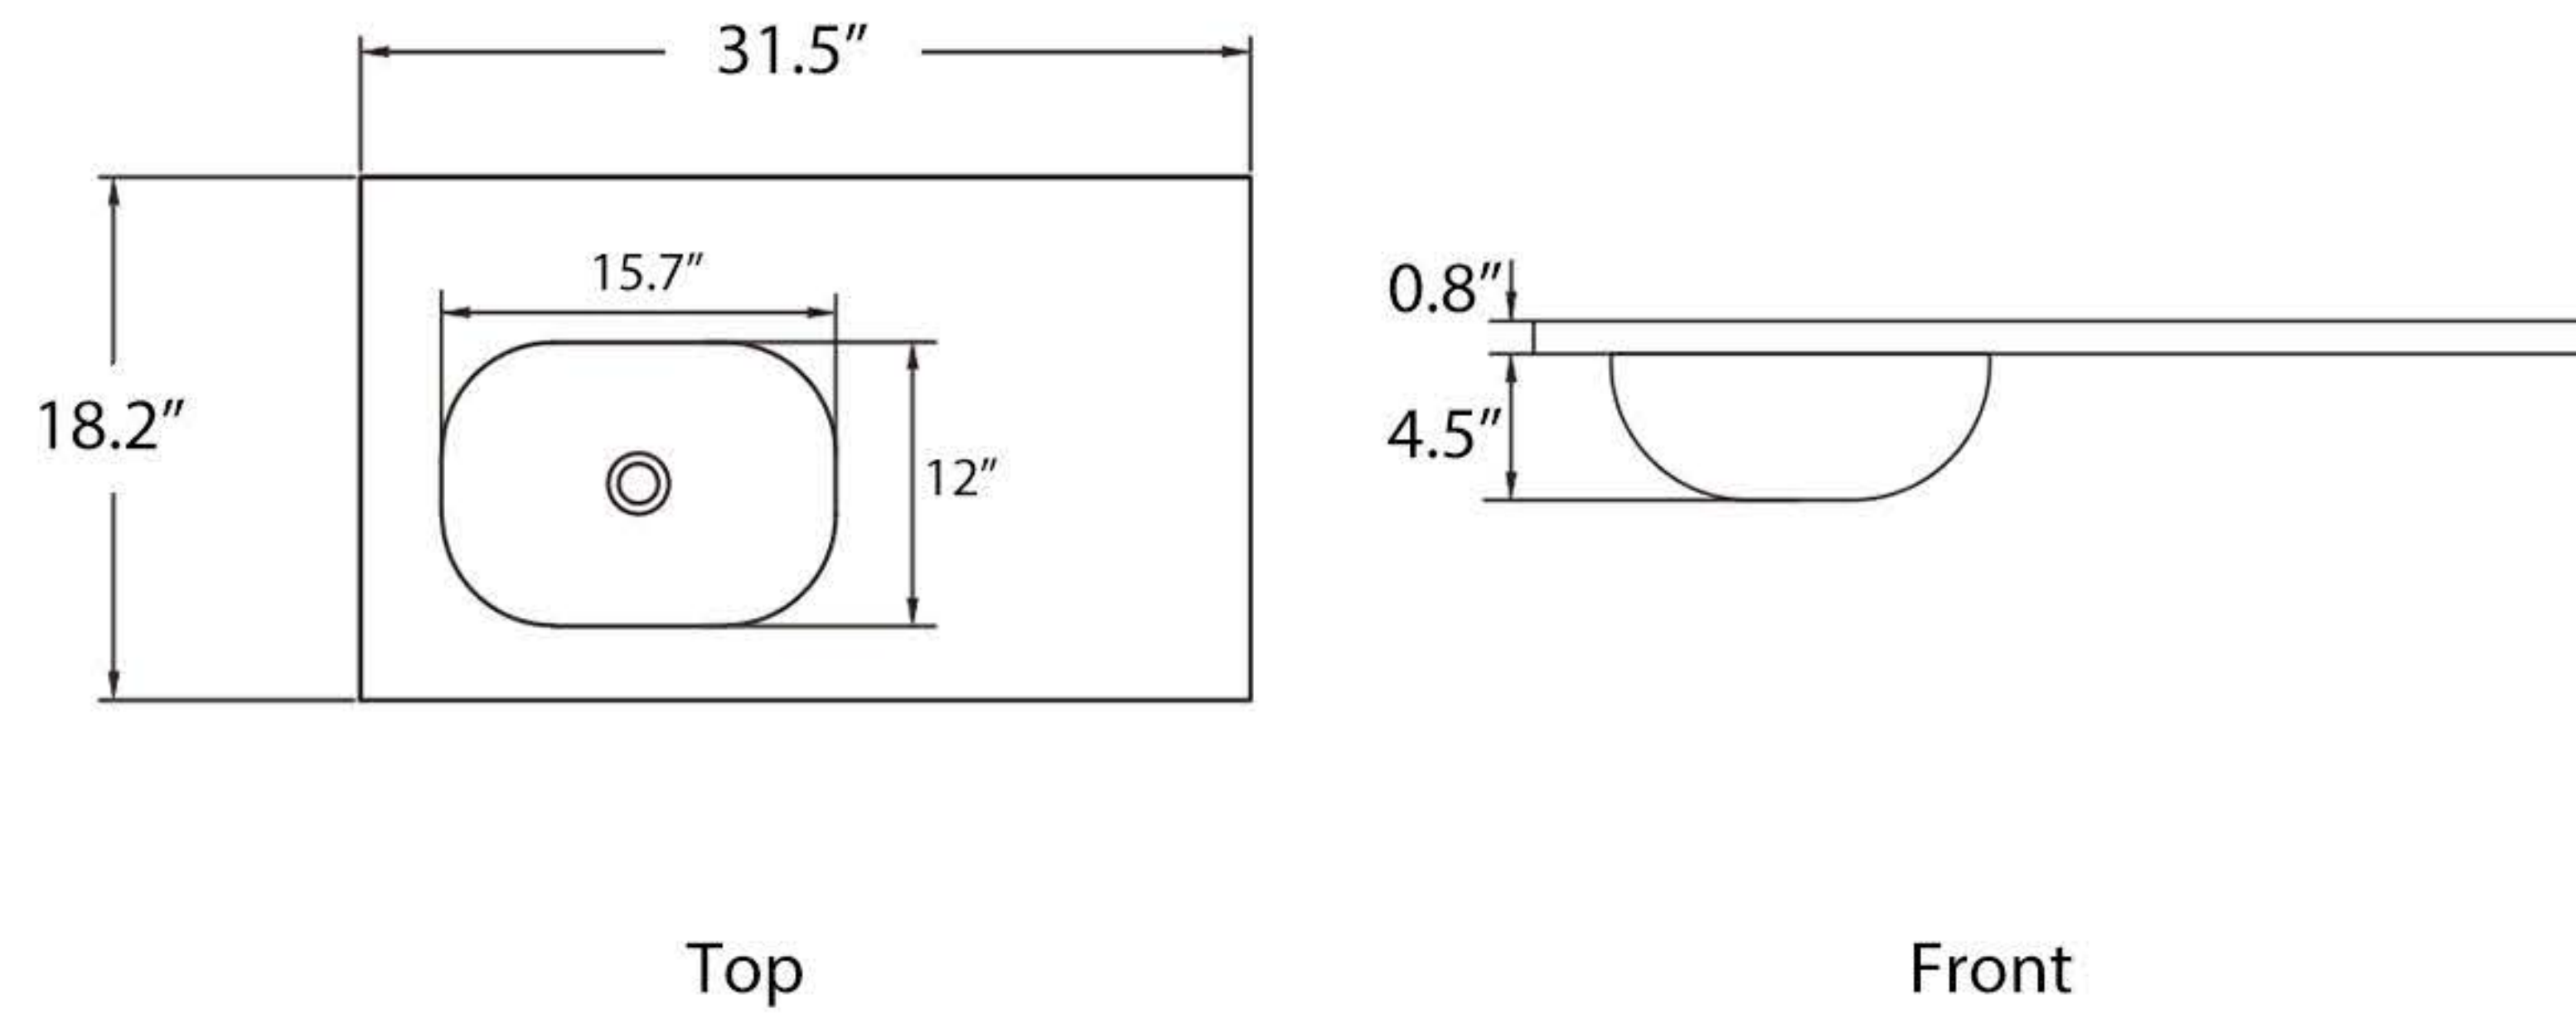

EC828 SERIES

EC828-8 SET

Overall Size (L x W x H)

Cabinet & Sink: 31.5" x 18.2" x 20.4"

Cabinet: 31.1" x 18" x 19.7"

Sink: 31.5" x 18.2" x 5.3"

Mirror: 29.5" x 1.7" x 23.6"

Cabinet

Cabinet & Sink

Sink

Mirror

EC828 SERIES

EC828-12 SET

Overall Size (L x W x H)

Cabinet & Sink: 47.2" x 18.2" x 20.4"

Cabinet: 47" x 18" x 19.7"

Sink: 47.2" x 18.2" x 5.3"

Mirror: 45.3" x 1.7" x 23.6"

Side Cabinet: 13.8" x 11.8" x 55"

Cabinet & Sink

Cabinet

Sink

Mirror

Side Cabinet