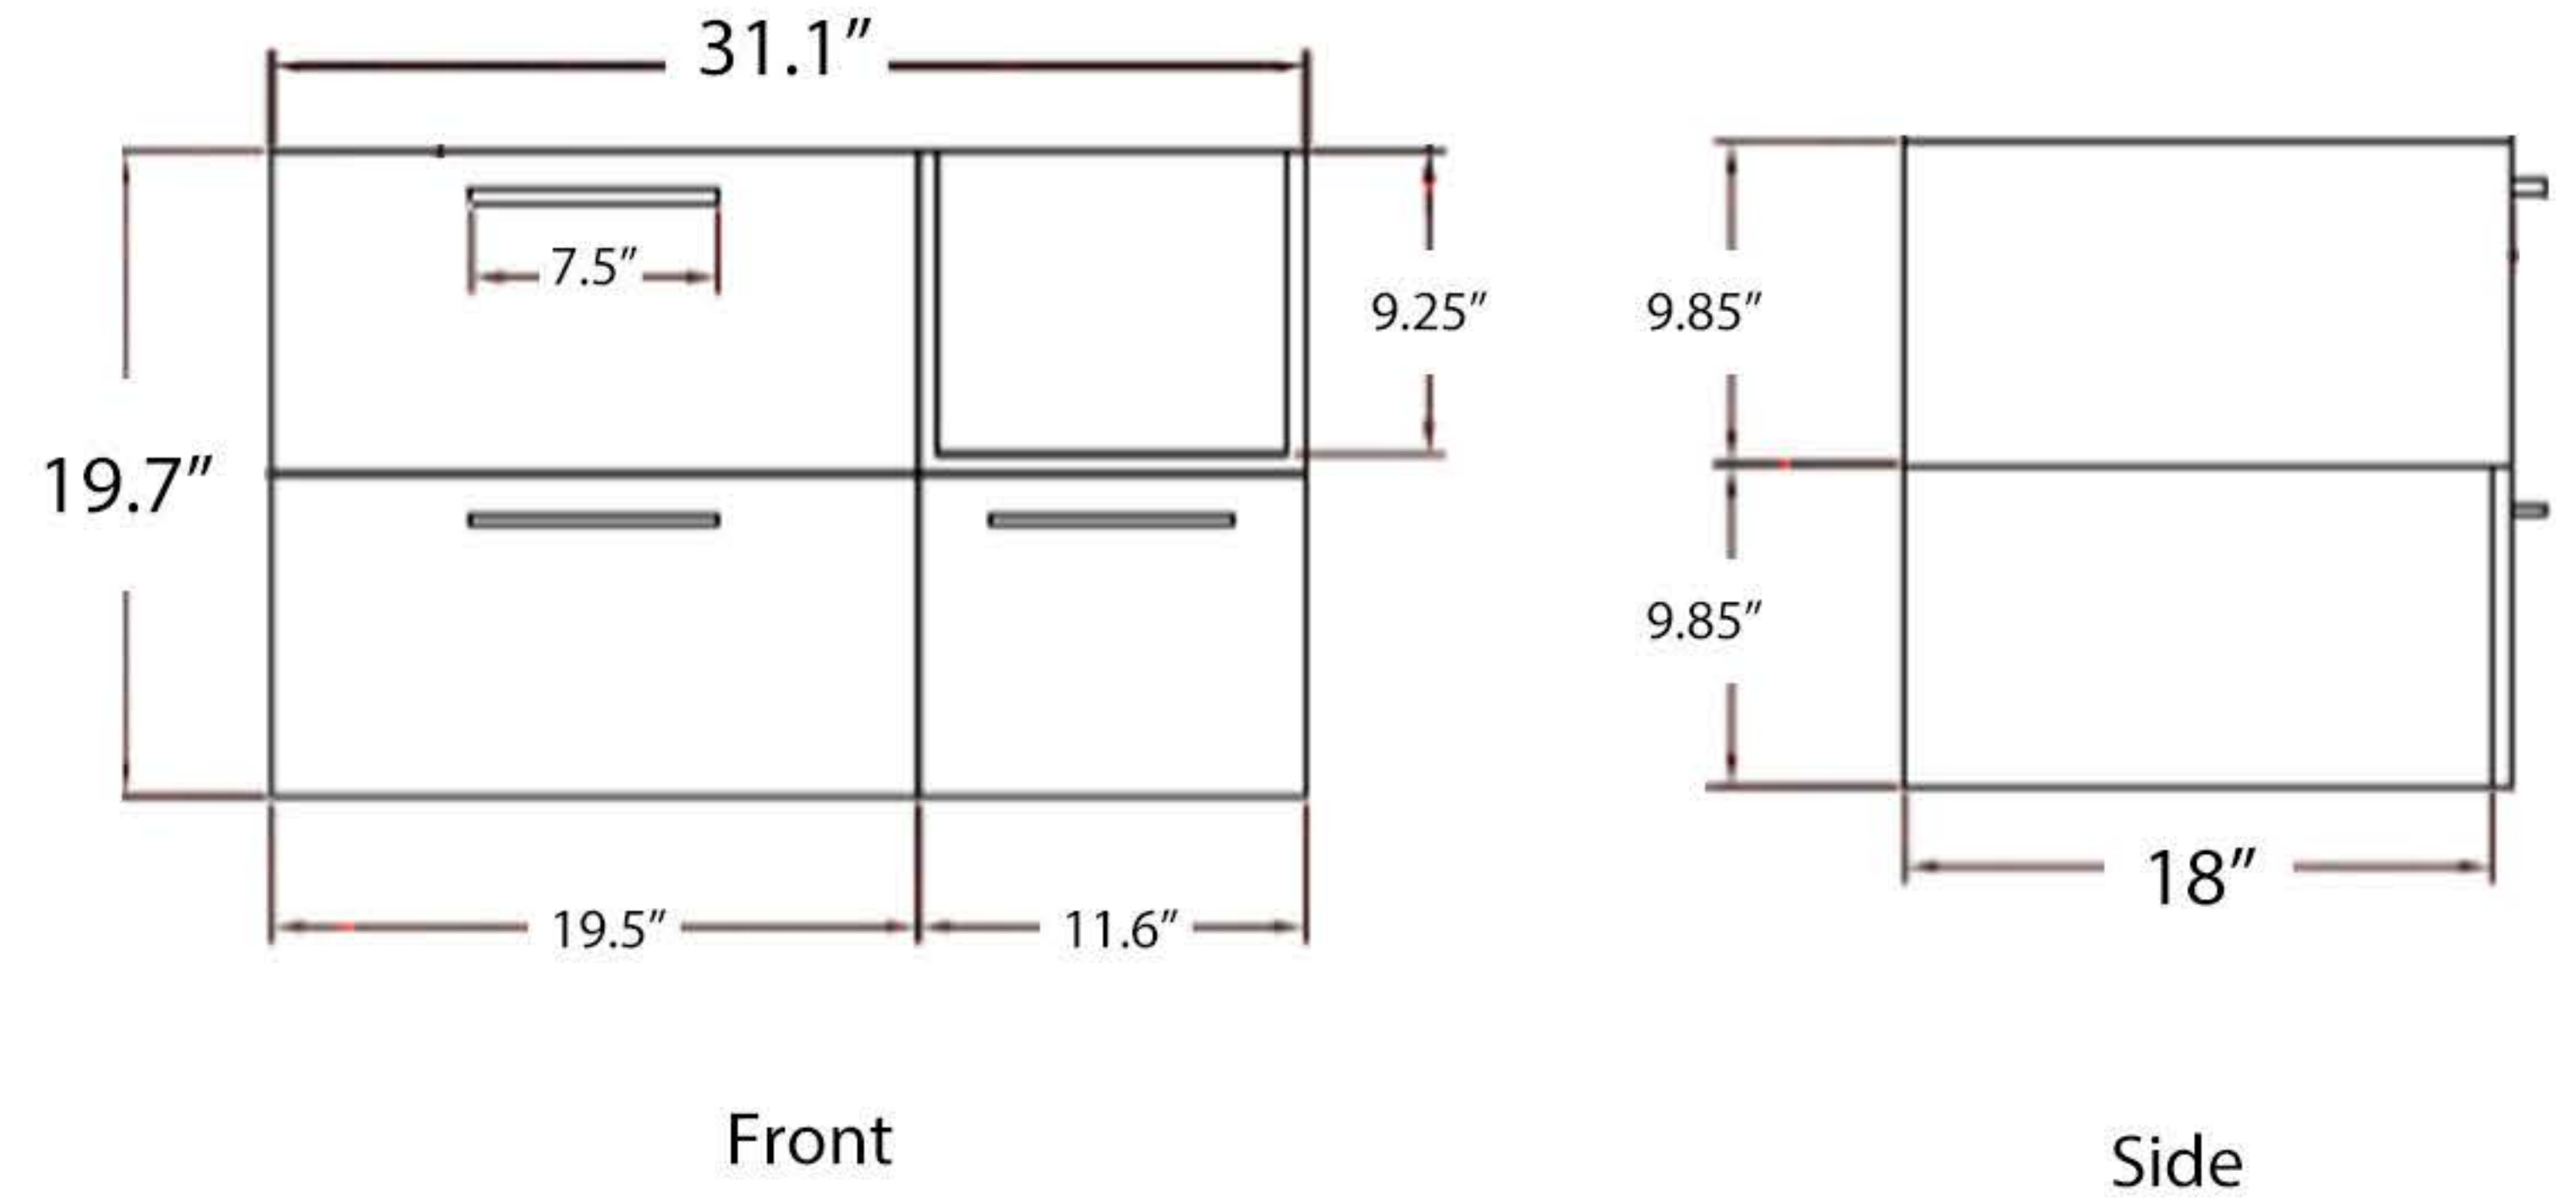

EC828 SERIES

EC828-8 SET

Overall Size (L x W x H)

Cabinet & Sink: 31.5" x 18.2" x 20.4"

Cabinet: 31.1" x 18" x 19.7"

Sink: 31.5" x 18.2" x 5.3"

Mirror: 29.5" x 1.7" x 23.6"

Cabinet

Cabinet & Sink

Sink

Mirror

EC828 SERIES

EC828-12 SET

Overall Size (L x W x H)

Cabinet & Sink: 47.2" x 18.2" x 20.4"

Cabinet: 47" x 18" x 19.7"

Sink: 47.2" x 18.2" x 5.3"

Mirror: 45.3" x 1.7" x 23.6"

Side Cabinet: 13.8" x 11.8" x 55"

Cabinet & Sink

Cabinet

Sink

Mirror

Side Cabinet