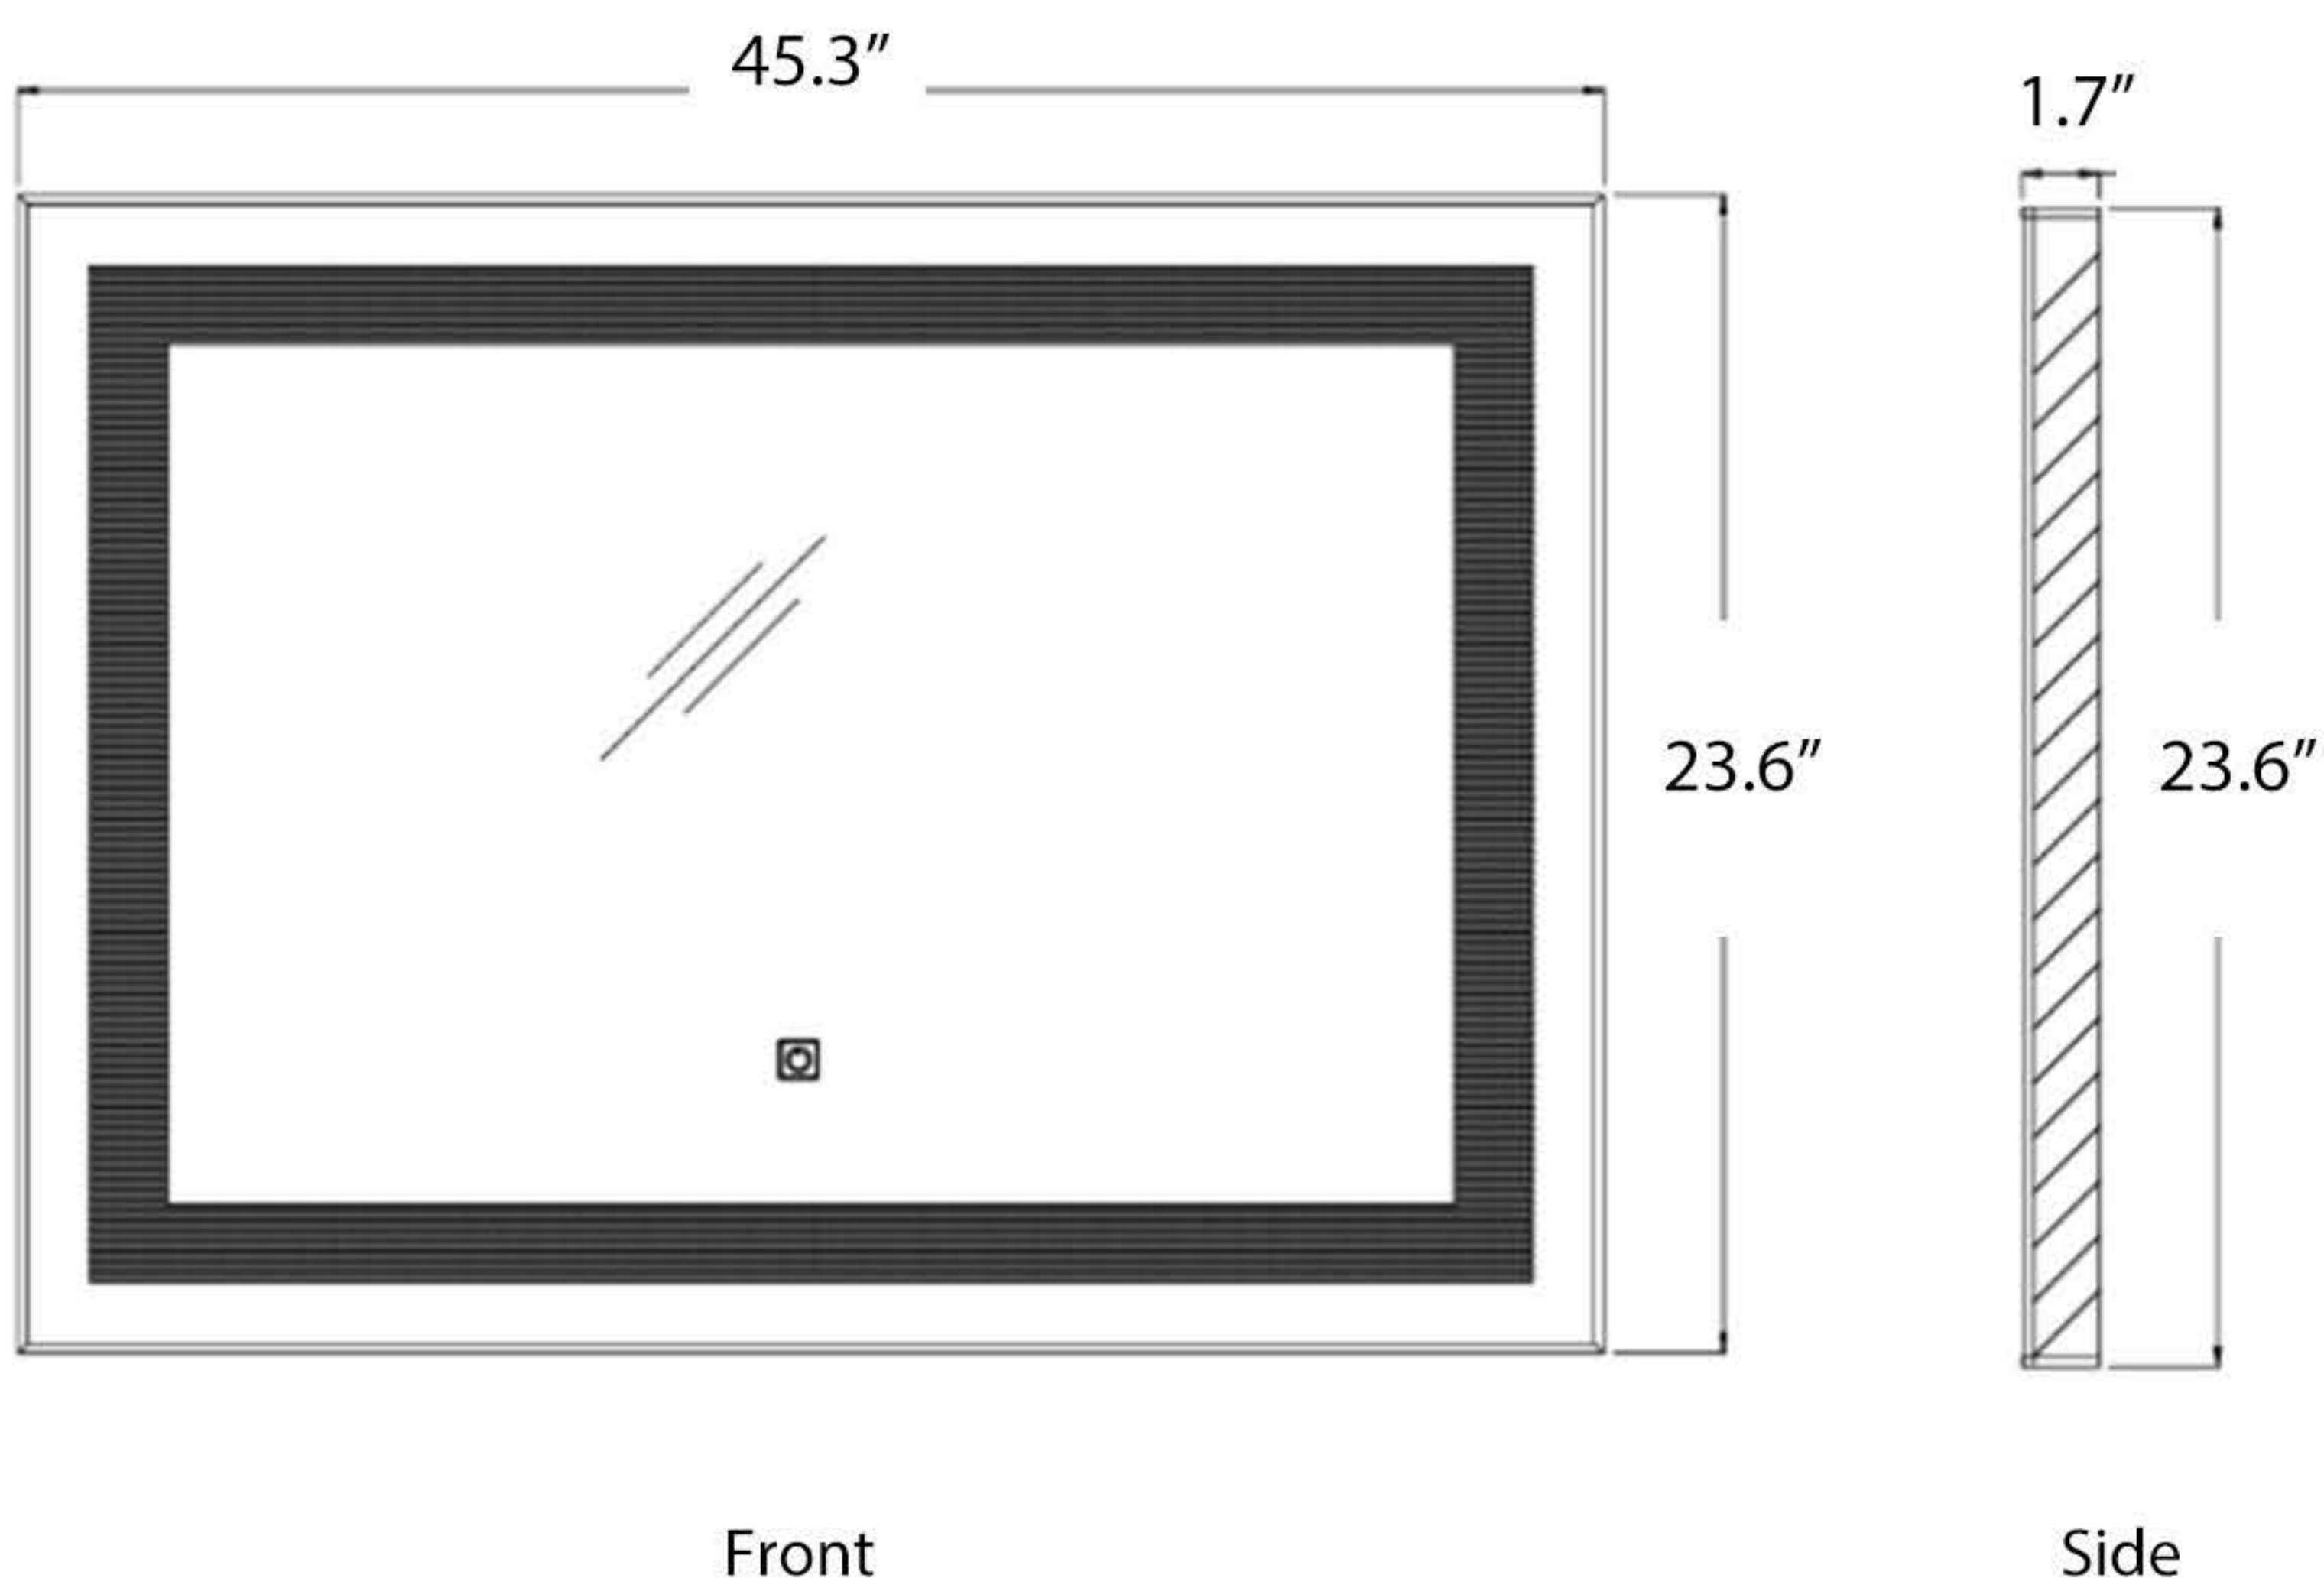

EC828 SERIES

EC828-8 SET

Overall Size (L x W x H)

Cabinet & Sink: 31.5" x 18.2" x 20.4"

Cabinet: 31.1" x 18" x 19.7"

Sink: 31.5" x 18.2" x 5.3"

Mirror: 29.5" x 1.7" x 23.6"

Cabinet

Cabinet & Sink

Sink

Mirror

EC828 SERIES

EC828-12 SET

Overall Size (L x W x H)

Cabinet & Sink: 47.2" x 18.2" x 20.4"

Cabinet: 47" x 18" x 19.7"

Sink: 47.2" x 18.2" x 5.3"

Mirror: 45.3" x 1.7" x 23.6"

Side Cabinet: 13.8" x 11.8" x 55"

Cabinet & Sink

Cabinet

Sink

Mirror

Side Cabinet