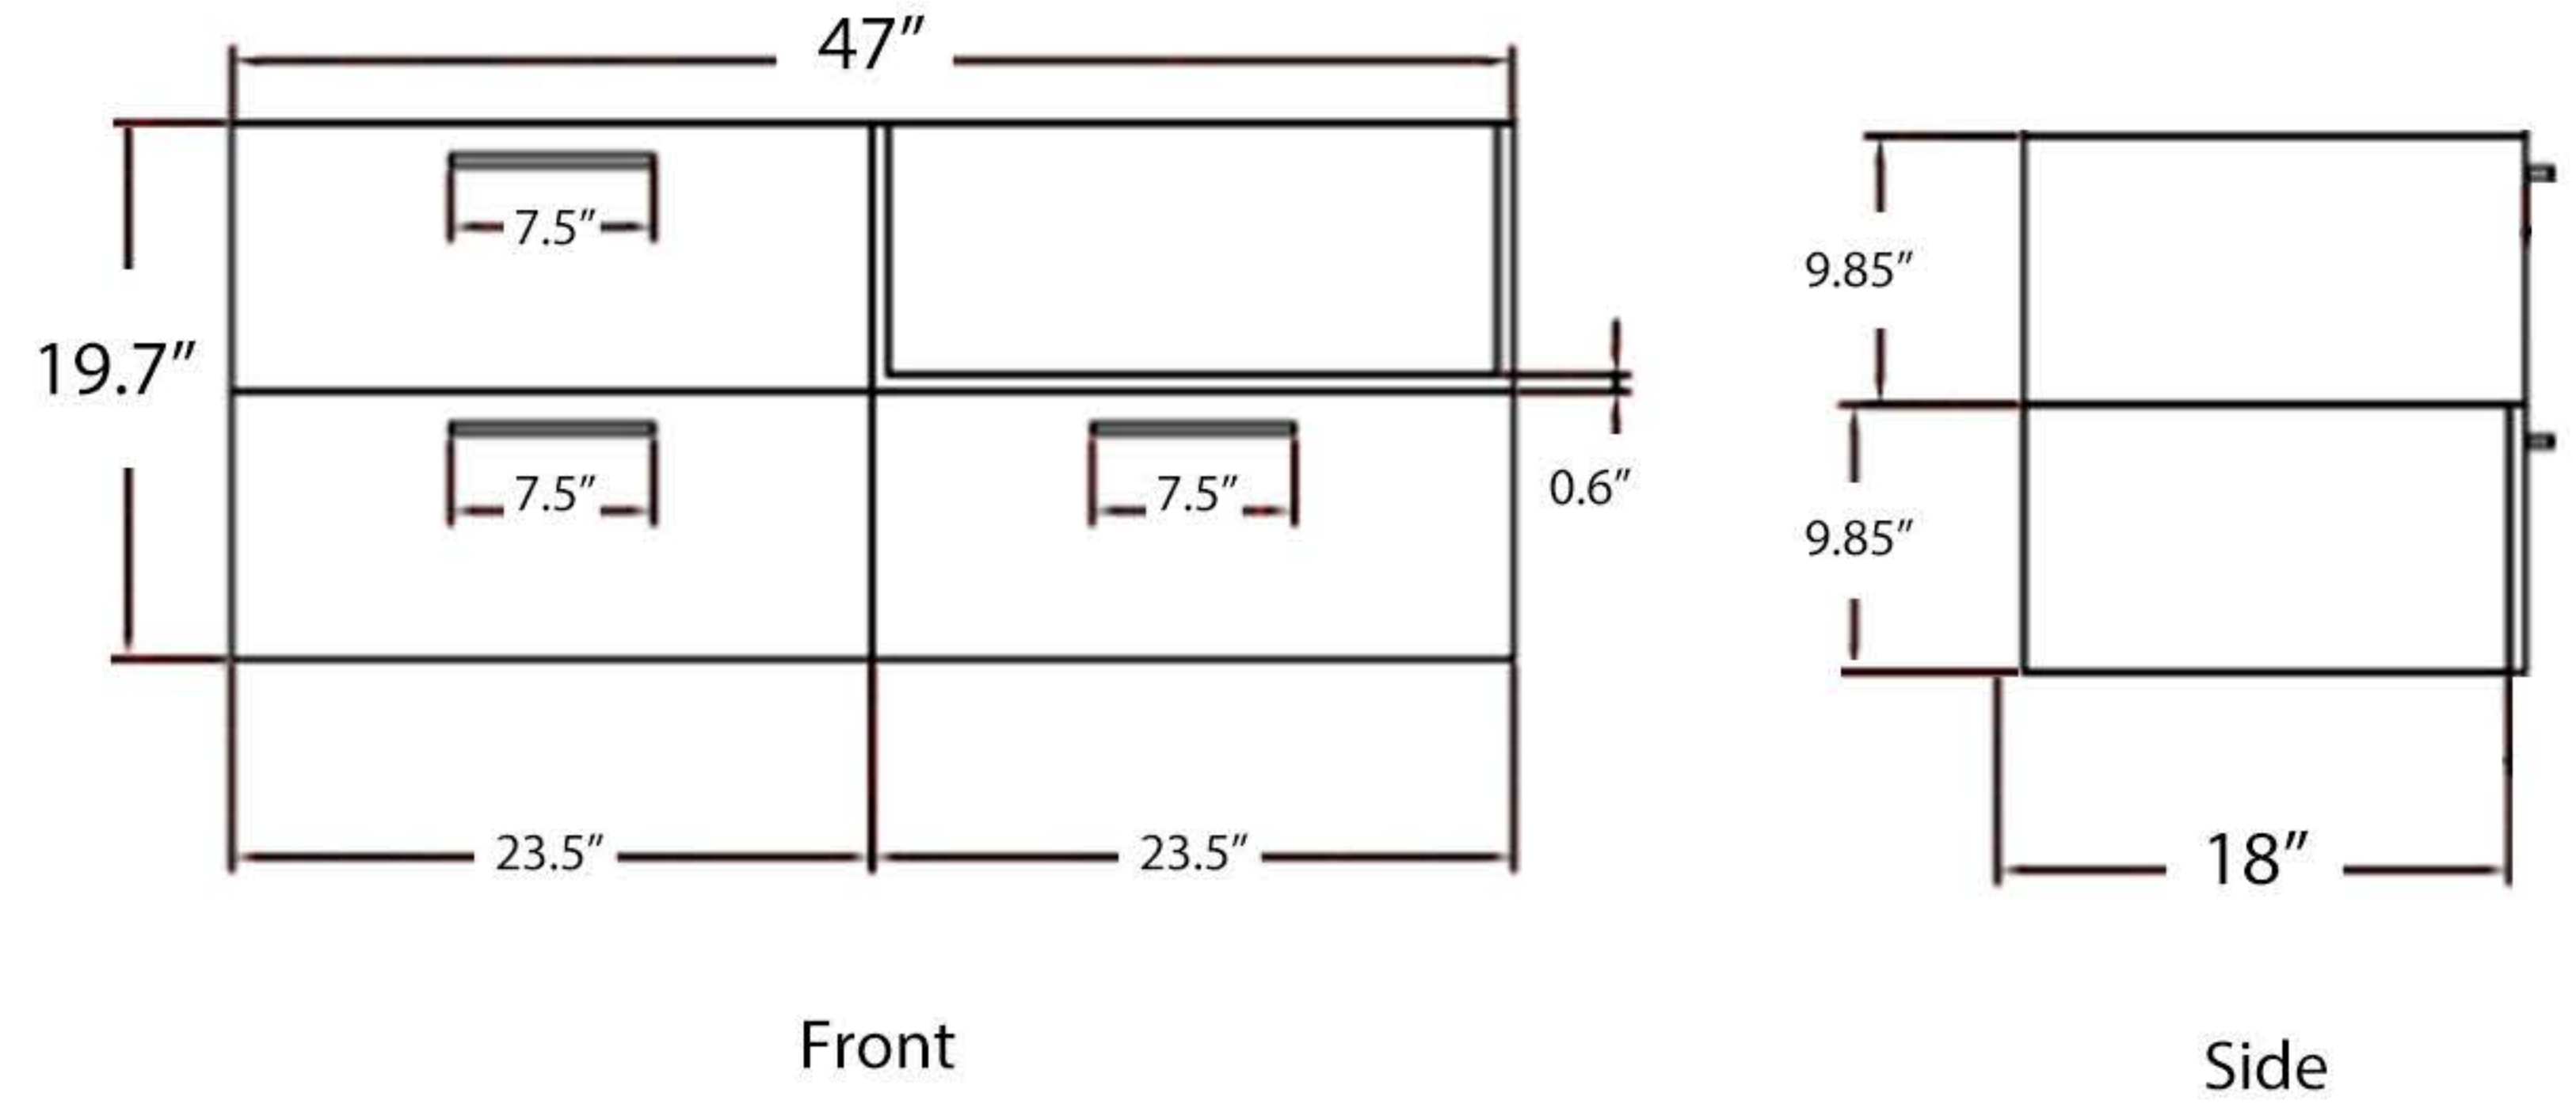

EC828 SERIES

EC828-8 SET

Overall Size (L x W x H)

Cabinet & Sink: 31.5" x 18.2" x 20.4"

Cabinet: 31.1" x 18" x 19.7"

Sink: 31.5" x 18.2" x 5.3"

Mirror: 29.5" x 1.7" x 23.6"

Cabinet

Cabinet & Sink

Sink

Mirror

EC828 SERIES

EC828-12 SET

Overall Size (L x W x H)

Cabinet & Sink: 47.2" x 18.2" x 20.4"

Cabinet: 47" x 18" x 19.7"

Sink: 47.2" x 18.2" x 5.3"

Mirror: 45.3" x 1.7" x 23.6"

Side Cabinet: 13.8" x 11.8" x 55"

Cabinet & Sink

Cabinet

Sink

Mirror

Side Cabinet