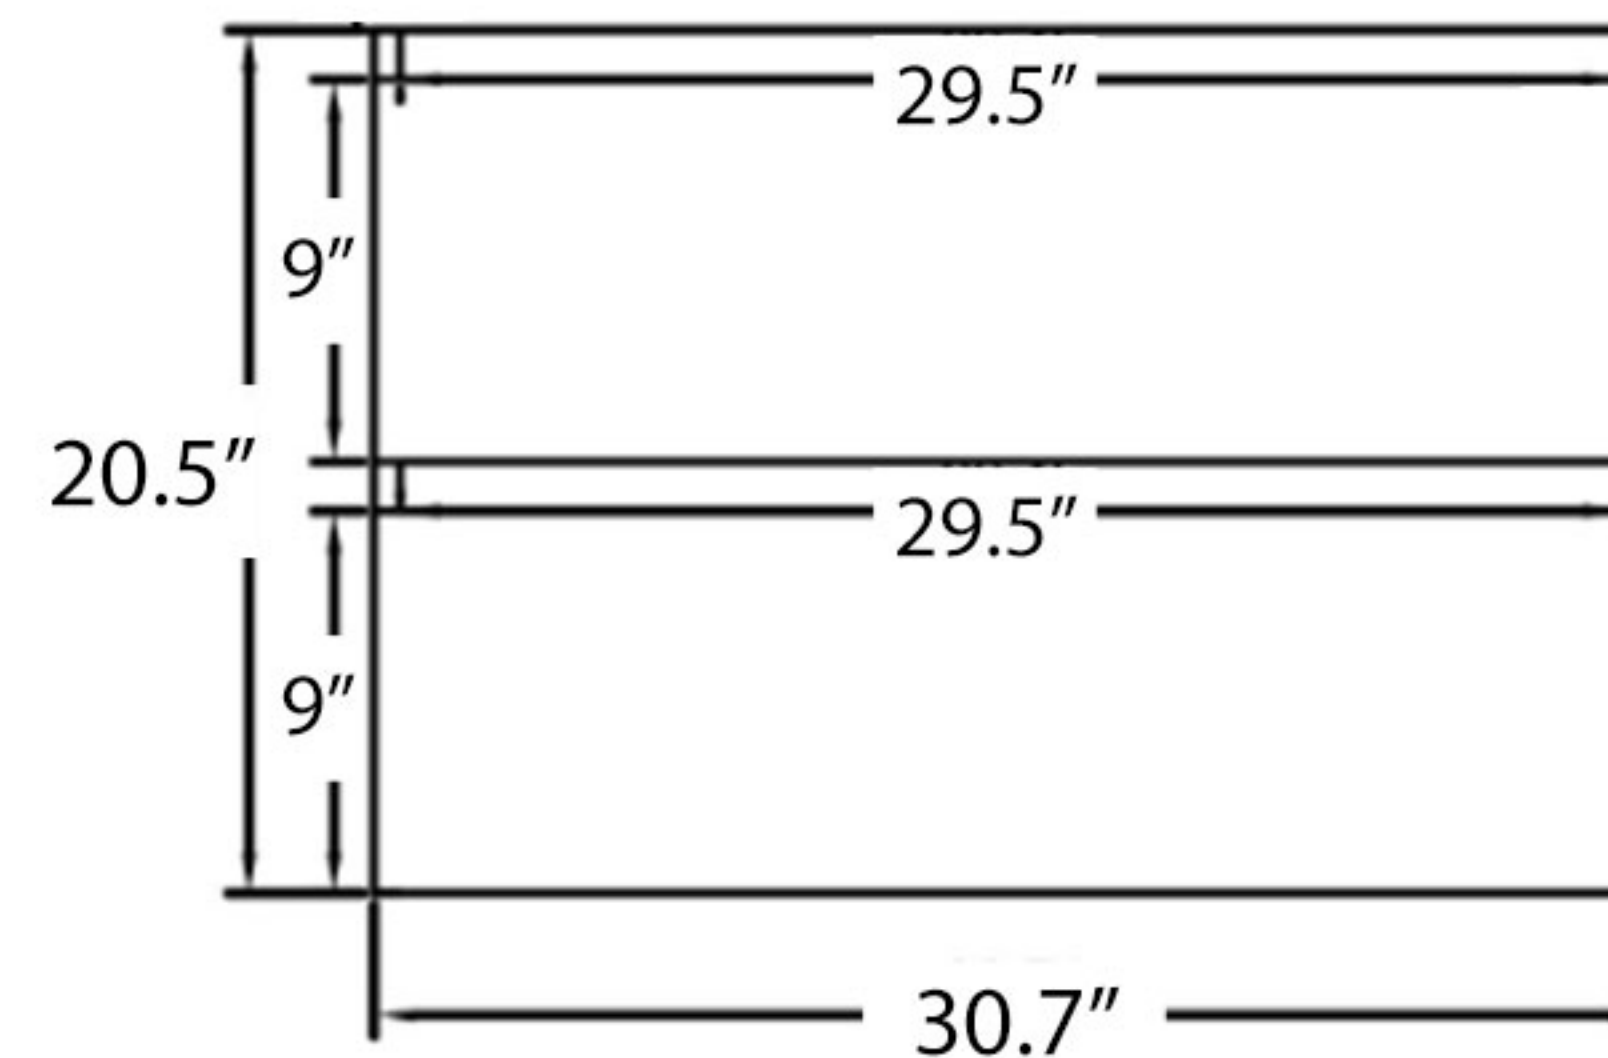

EC827-8 SET

Overall Size (L x W x H)

Cabinet & Sink: 32" x 18.4" x 21.2"

Cabinet: 30.7" x 18" x 20.5"

Sink: 32" x 18.4" x 5.7"

Mirror: 29.5" x 1.18" x 23.6"

Cabinet

Front

Side

Cabinet & Sink

Projection
18.4"

Overall Height
21.2"

Overall Width
32"

Sink

Top

Side