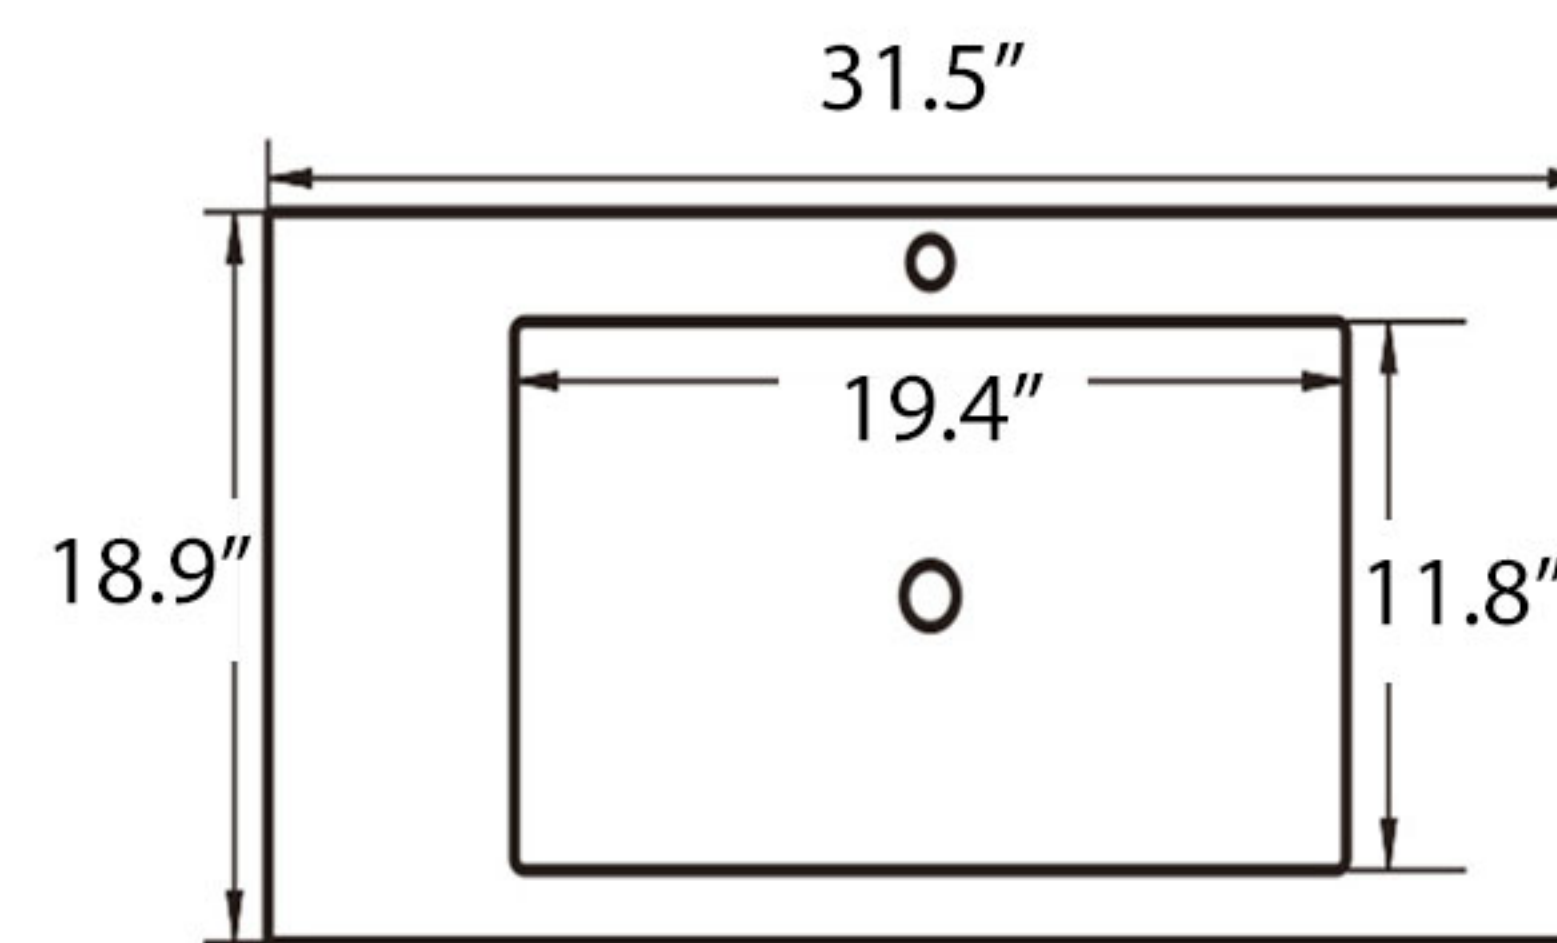

EC827-8 SET

Overall Size (L x W x H)

Cabinet & Sink: 32" x 18.4" x 21.2"

Cabinet: 30.7" x 18" x 20.5"

Sink: 32" x 18.4" x 5.7"

Mirror: 29.5" x 1.18" x 23.6"

Cabinet

Front

Side

Cabinet & Sink

Projection
18.4"

Overall Height
21.2"

Overall Width
32"

Sink

Top

Side