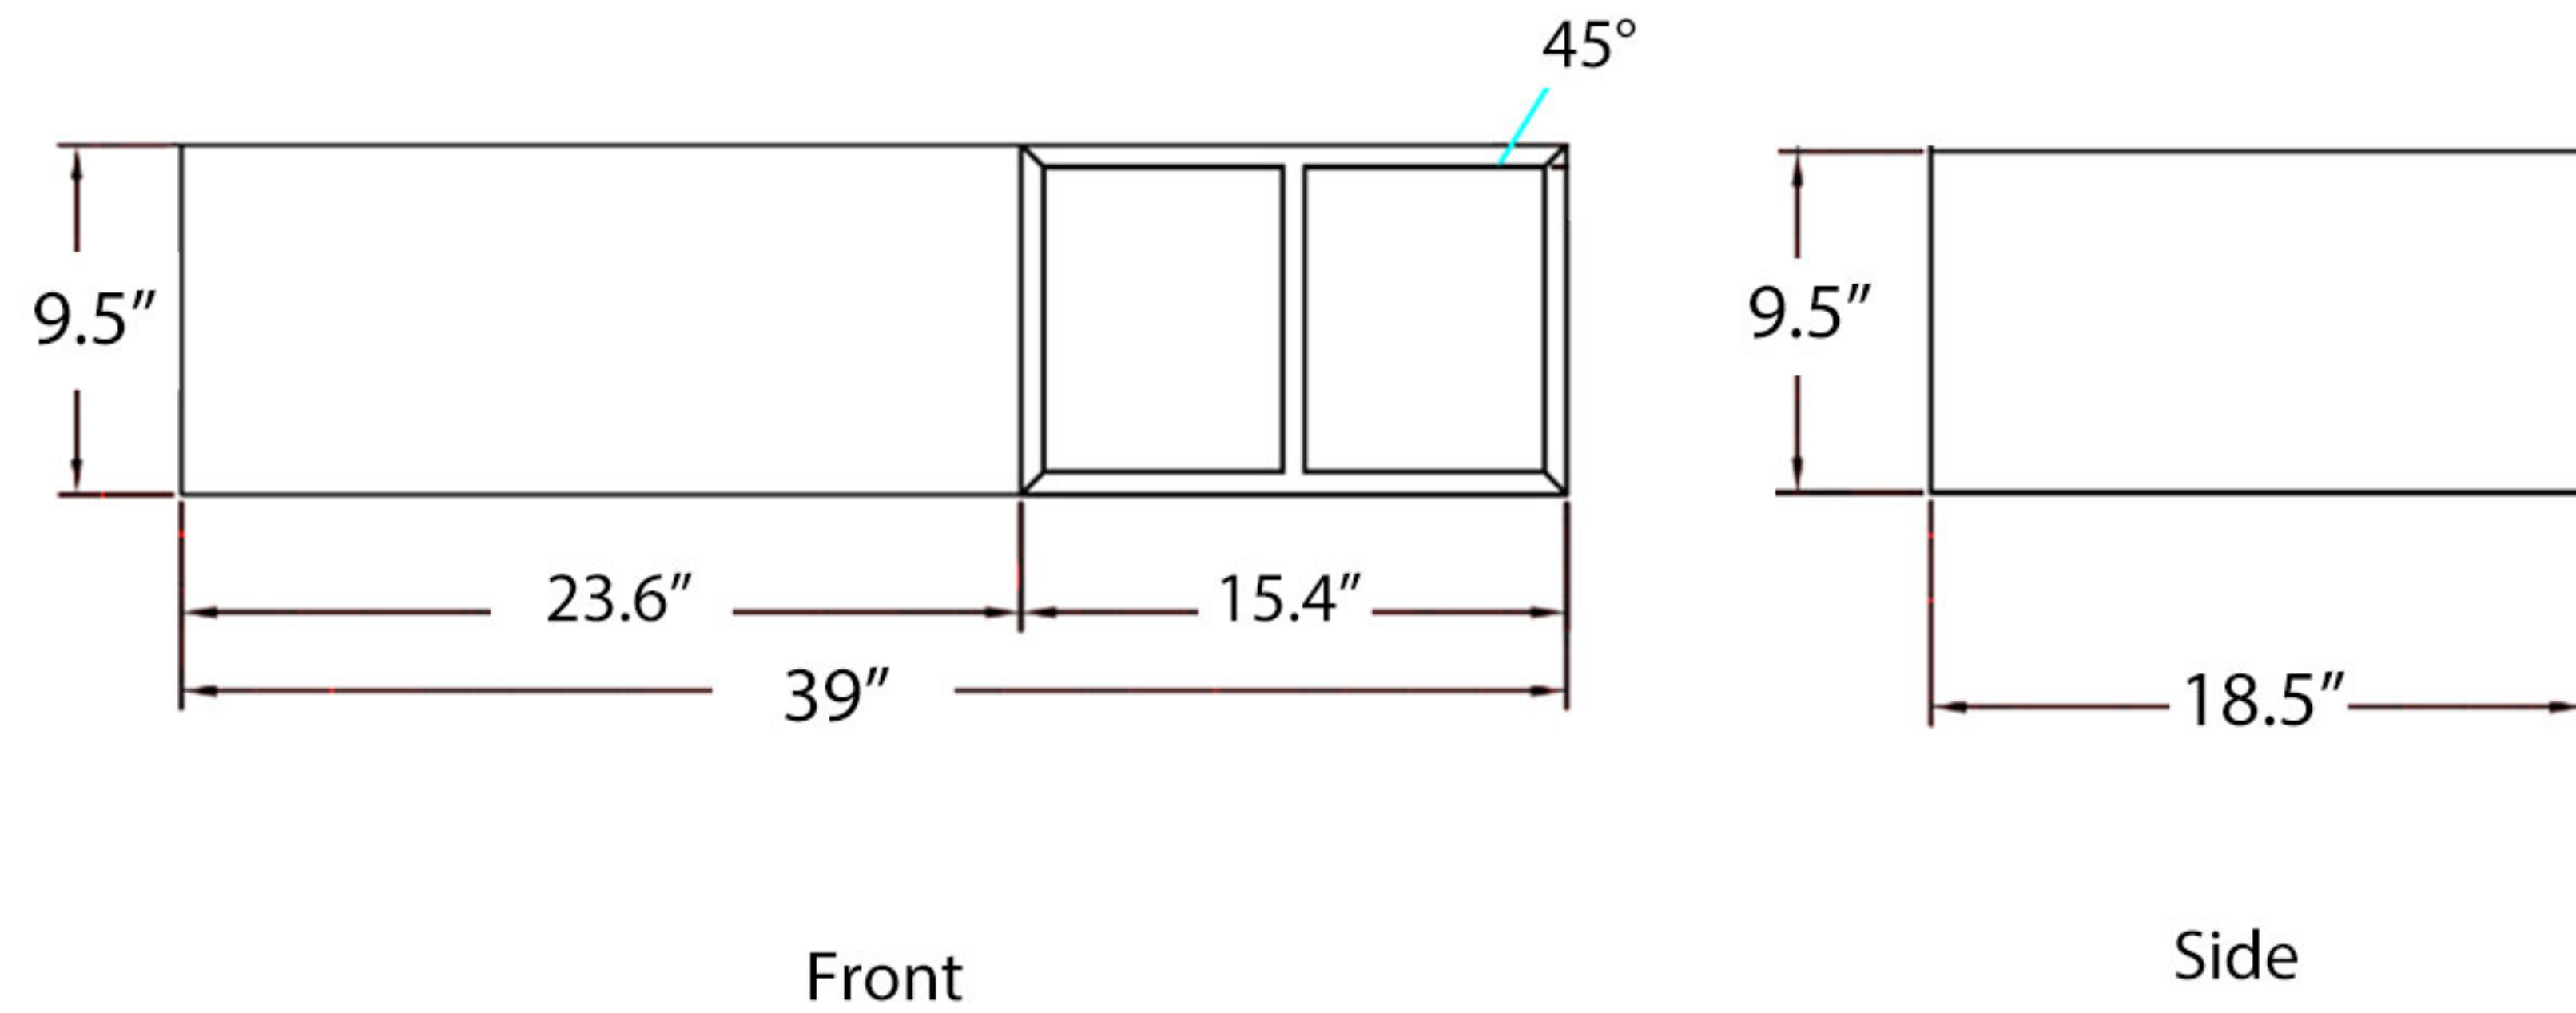

EC826-10 SET

Overall Size (L x W x H)

Cabinet & Sink: 39.4" x 18.5" x 13.8"

Cabinet: 39" x 18.5" x 9.5"

Sink: 39.4" x 18.5" x 4.3"

Mirror: 37.4" x 1.18" x 23.6"

Cabinet