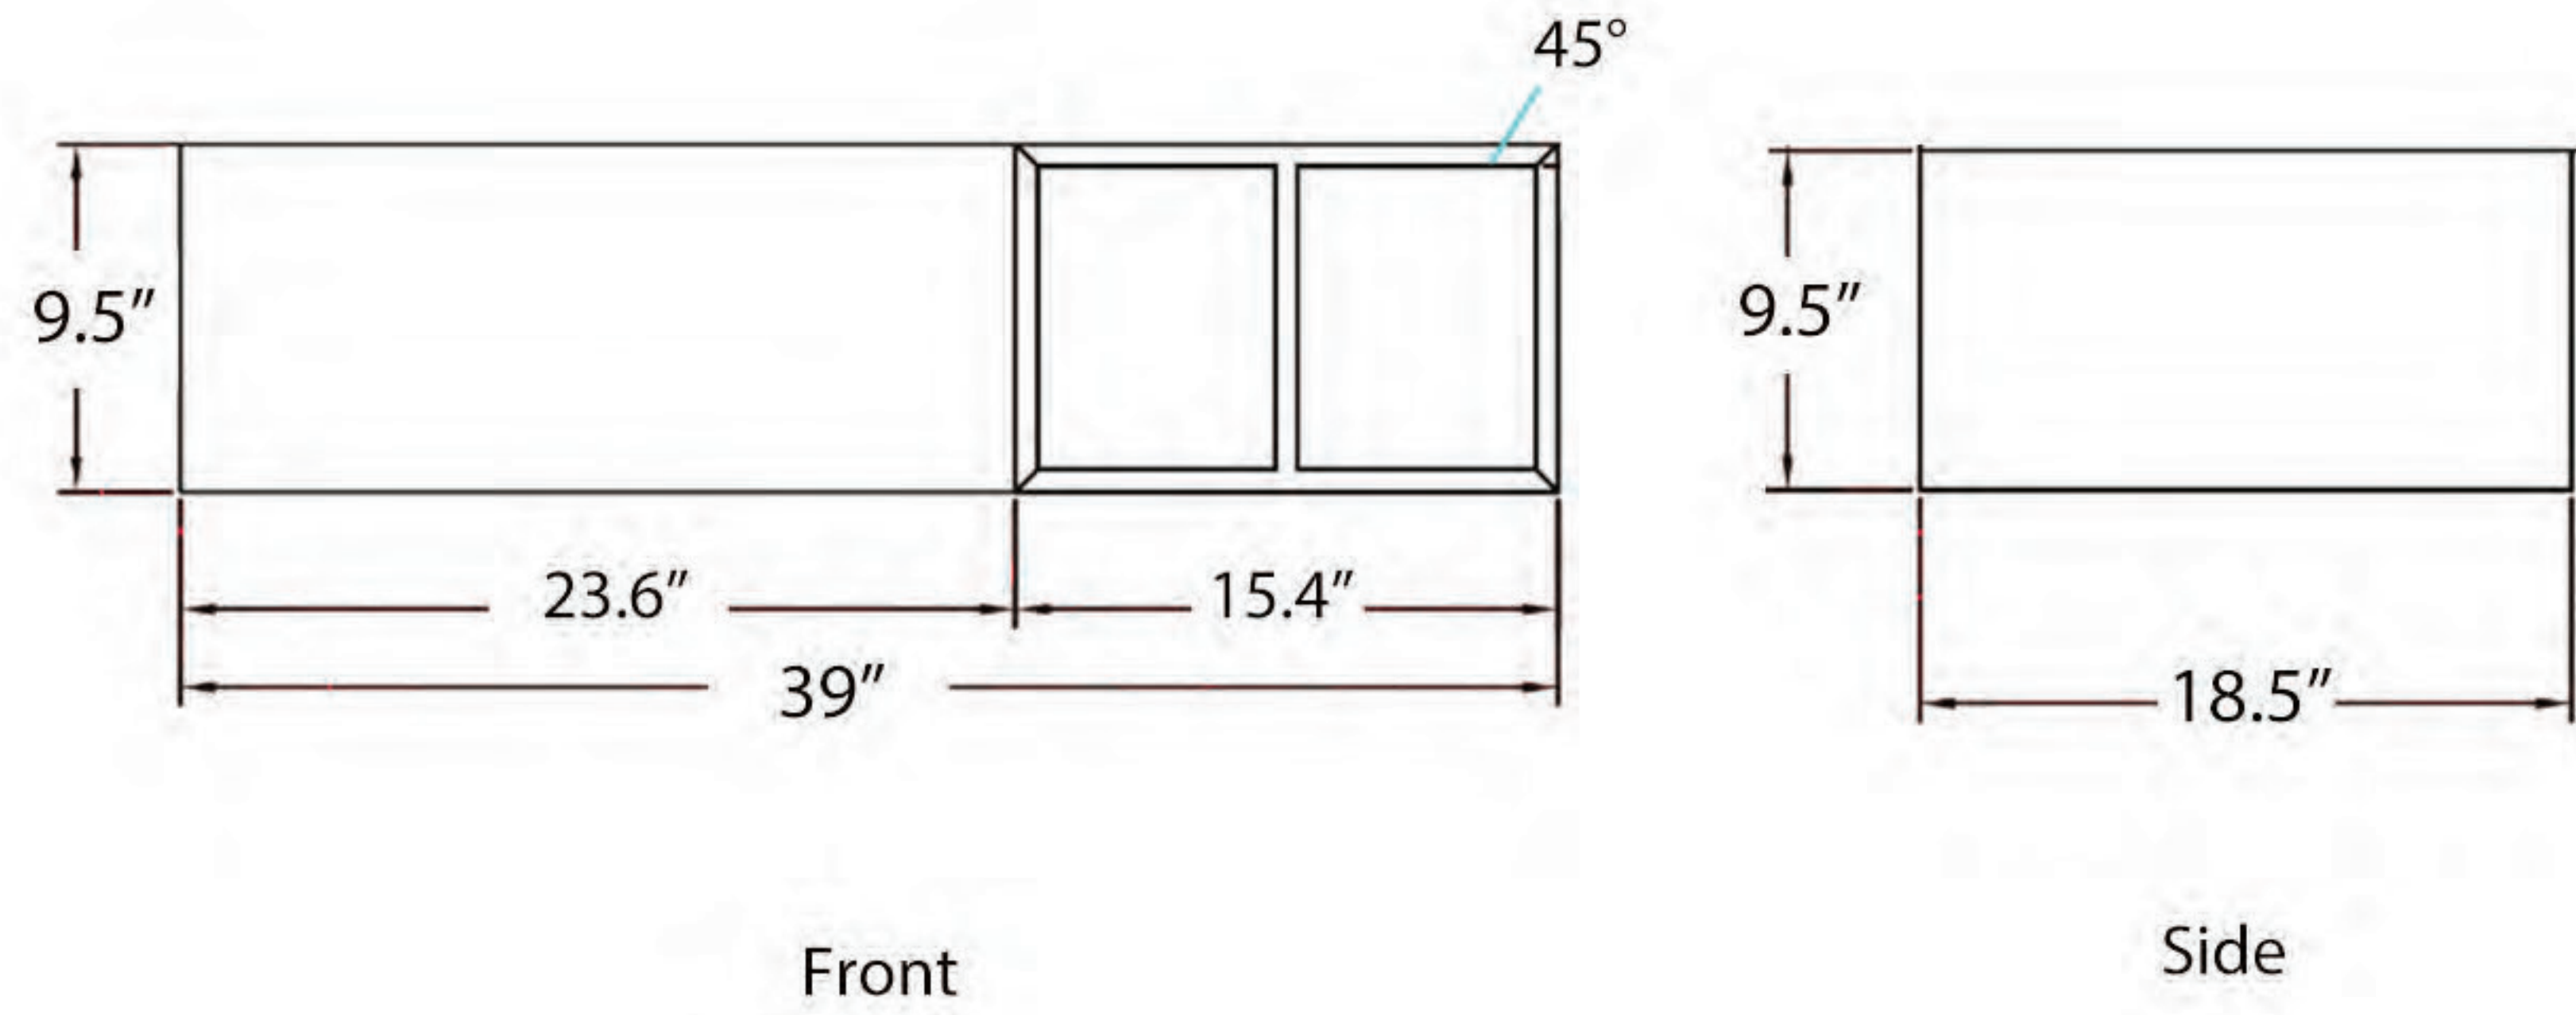

EC826-10 SET

Overall Size (L x W x H)

Cabinet & Sink: 39.4" x 18.5" x 13.8"

Cabinet: 39" x 18.5" x 9.5"

Sink: 39.4" x 18.5" x 4.3"

Mirror: 37.4" x 1.18" x 23.6"

Cabinet

Cabinet & Sink

Sink

Mirror