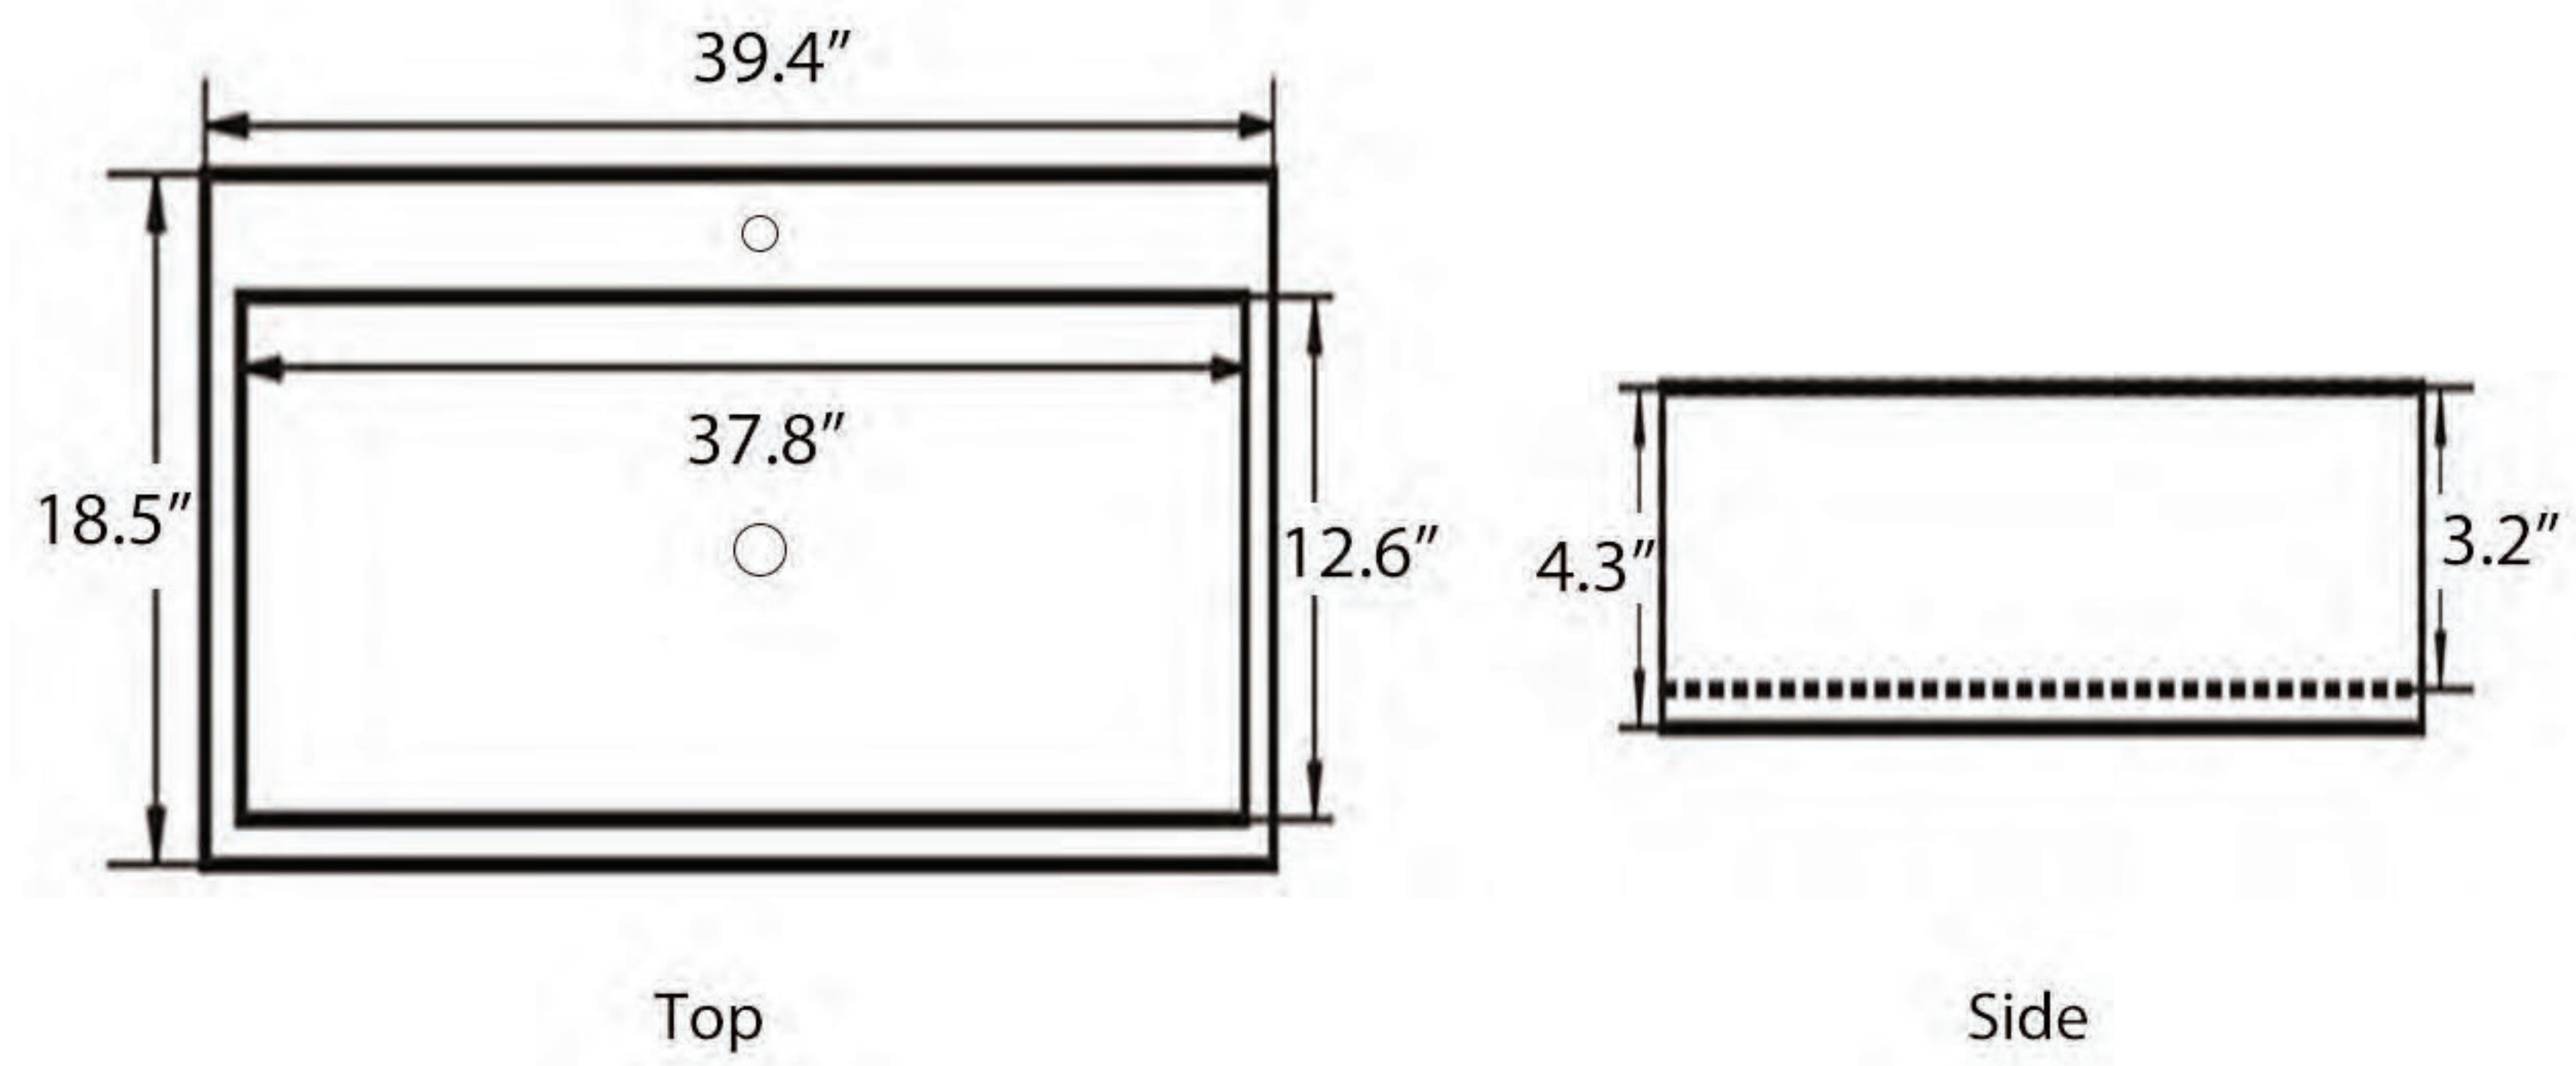

EC826-10 SET

Overall Size (L x W x H)

Cabinet & Sink: 39.4" x 18.5" x 13.8"

Cabinet: 39" x 18.5" x 9.5"

Sink: 39.4" x 18.5" x 4.3"

Mirror: 37.4" x 1.18" x 23.6"

Cabinet

Cabinet & Sink

Sink

Mirror