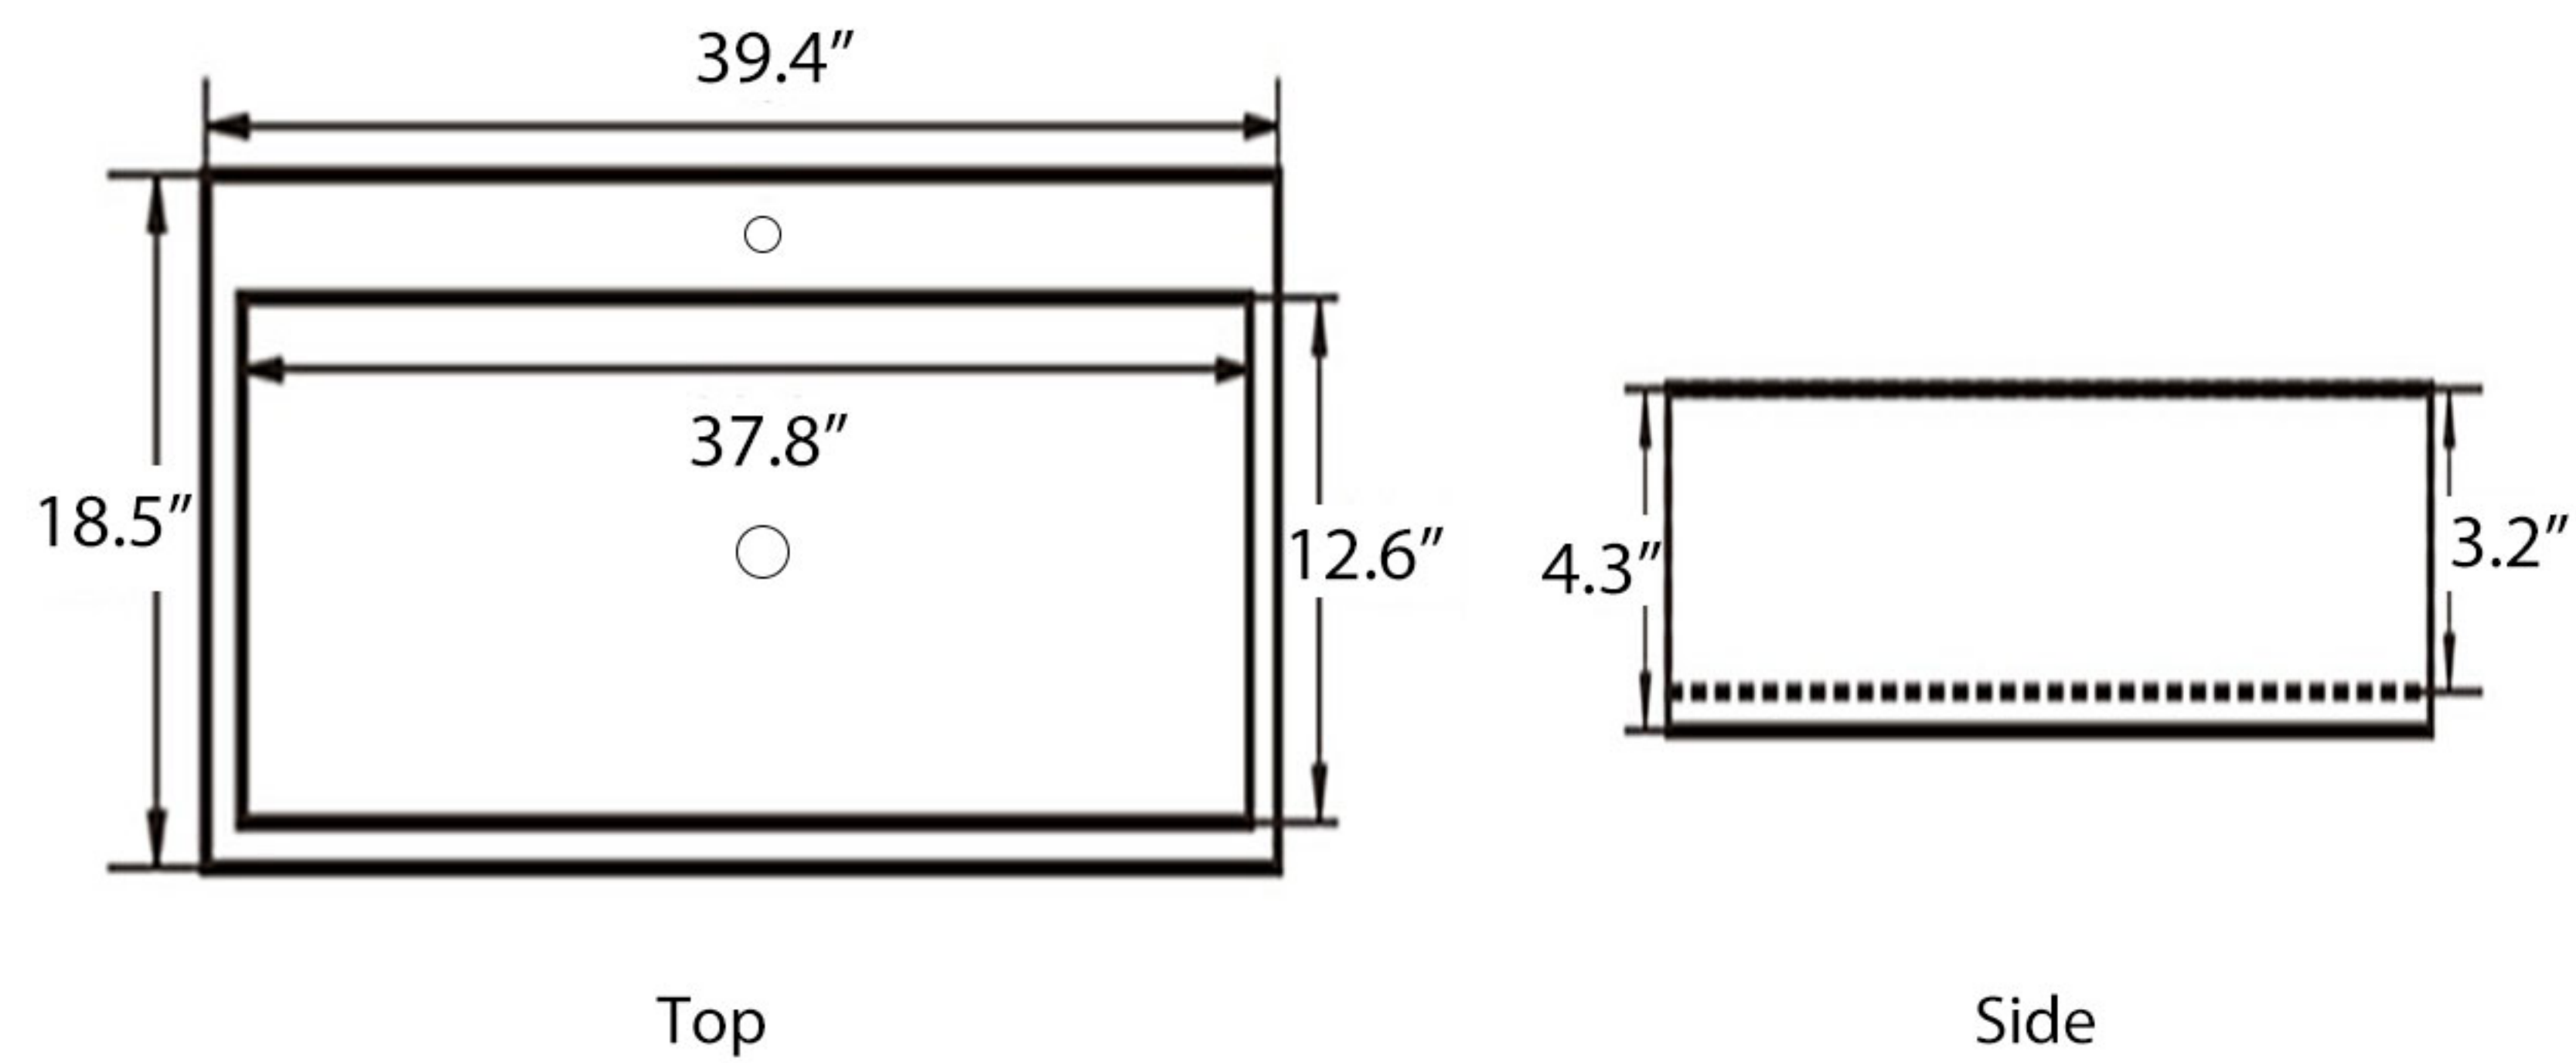

EC826-10 SET

Overall Size (L x W x H)

Cabinet & Sink: 39.4" x 18.5" x 13.8"

Cabinet: 39" x 18.5" x 9.5"

Sink: 39.4" x 18.5" x 4.3"

Mirror: 37.4" x 1.18" x 23.6"

Cabinet

Cabinet & Sink

Sink

Mirror