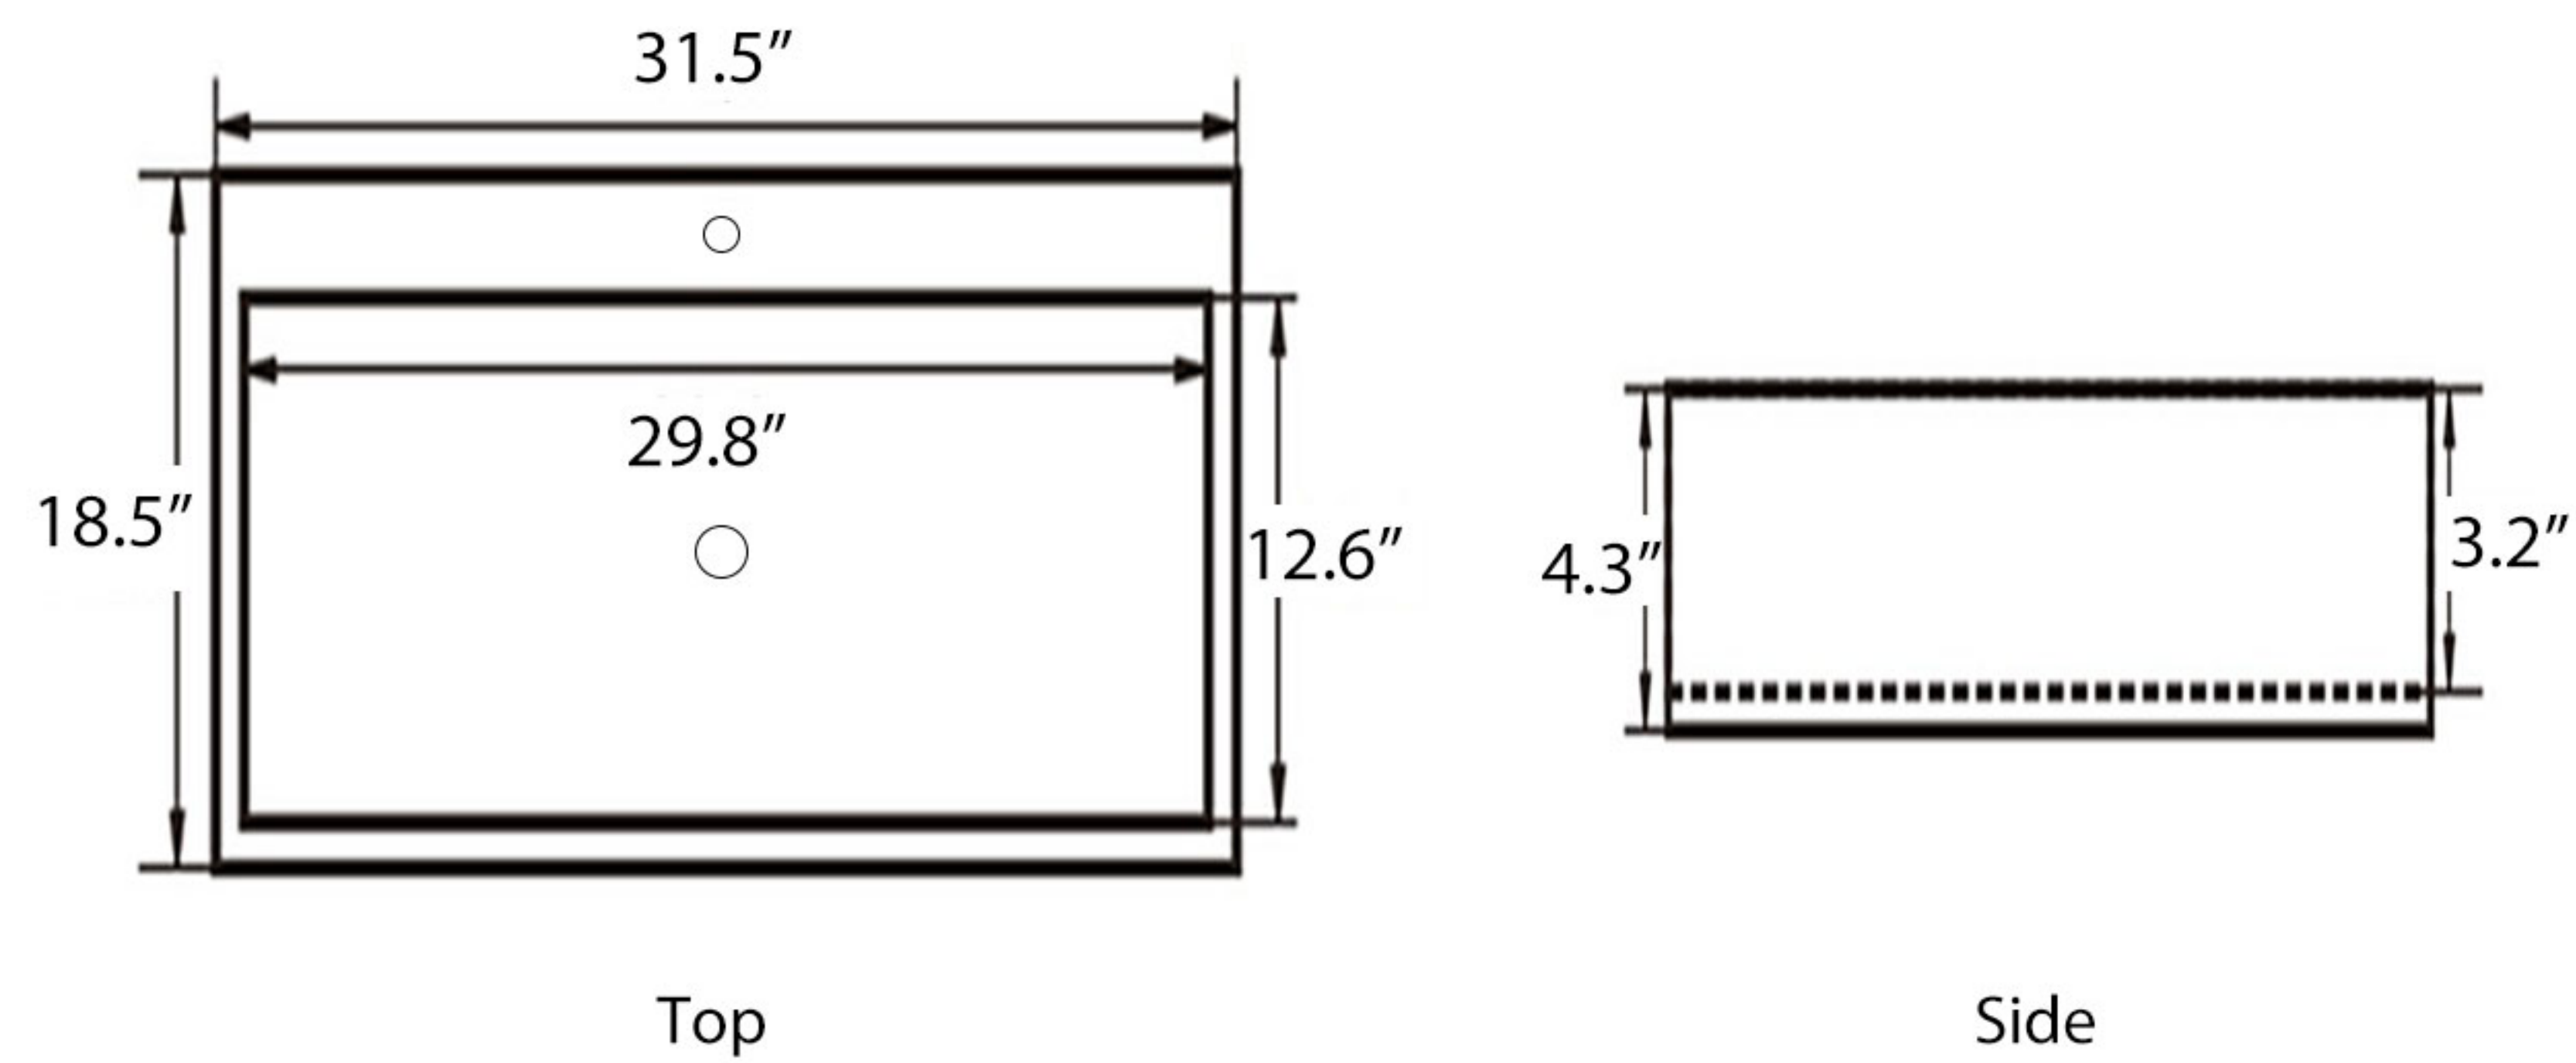

EC826-8 SET

Overall Size (L x W x H)

Cabinet & Sink: 31.5" x 18.5" x 13.8"

Cabinet: 31.1" x 18.5" x 9.5"

Sink: 31.5" x 18.5" x 4.3"

Mirror: 29.5" x 1.18" x 23.6"

Cabinet

Cabinet & Sink

Sink

Mirror

EC826-10 SET

Overall Size (L x W x H)

Cabinet & Sink: 39.4" x 18.5" x 13.8"

Cabinet: 39" x 18.5" x 9.5"

Sink: 39.4" x 18.5" x 4.3"

Mirror: 37.4" x 1.18" x 23.6"