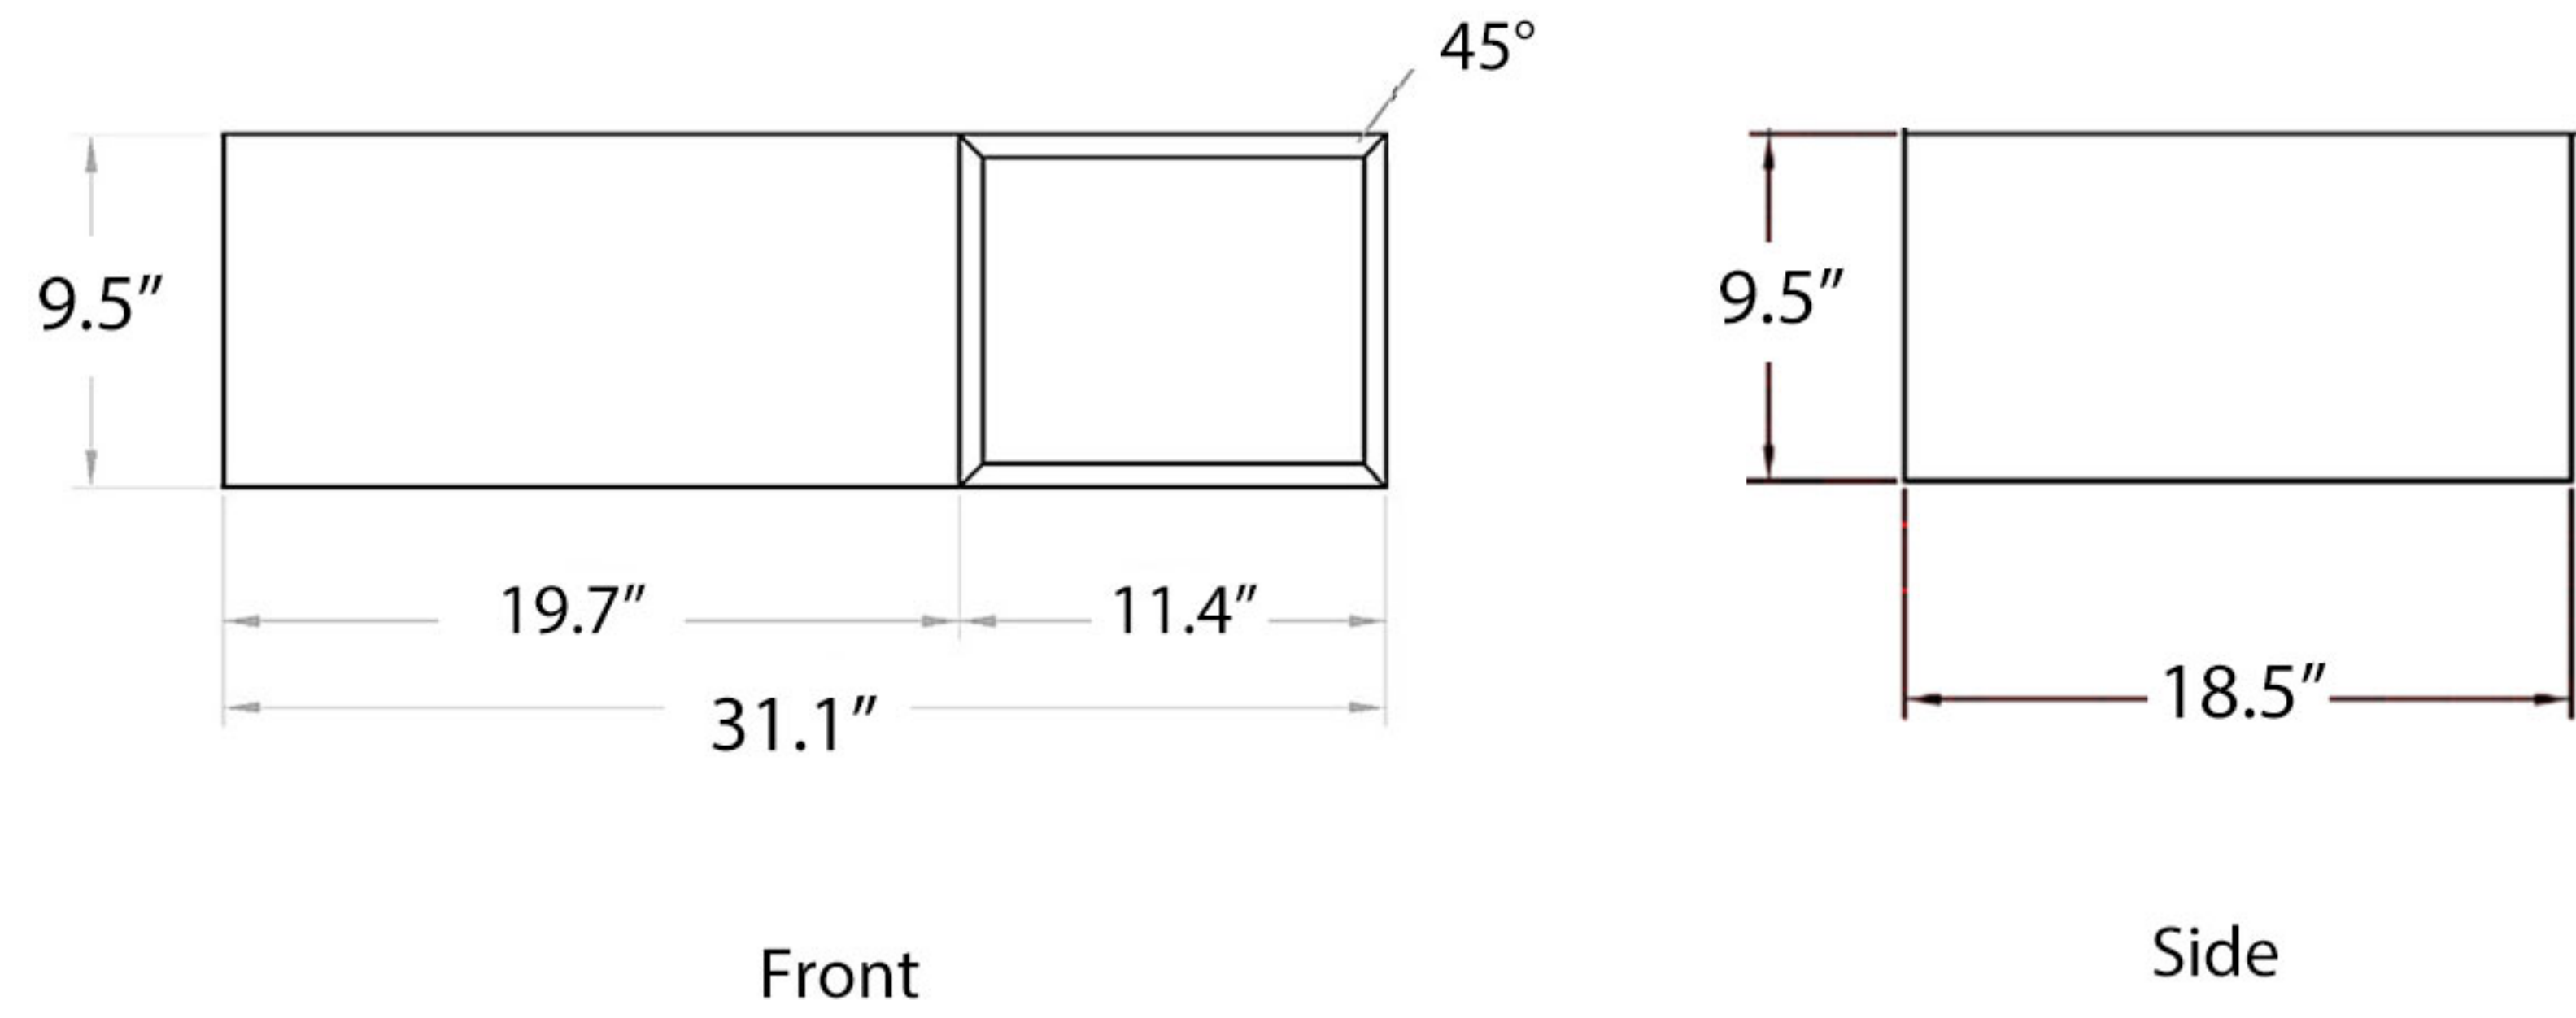

EC826-8 SET

Overall Size (L x W x H)

Cabinet & Sink: 31.5" x 18.5" x 13.8"

Cabinet: 31.1" x 18.5" x 9.5"

Sink: 31.5" x 18.5" x 4.3"

Mirror: 29.5" x 1.18" x 23.6"

Cabinet

Cabinet & Sink

Sink

Mirror

EC826-10 SET

Overall Size (L x W x H)

Cabinet & Sink: 39.4" x 18.5" x 13.8"

Cabinet: 39" x 18.5" x 9.5"

Sink: 39.4" x 18.5" x 4.3"

Mirror: 37.4" x 1.18" x 23.6"