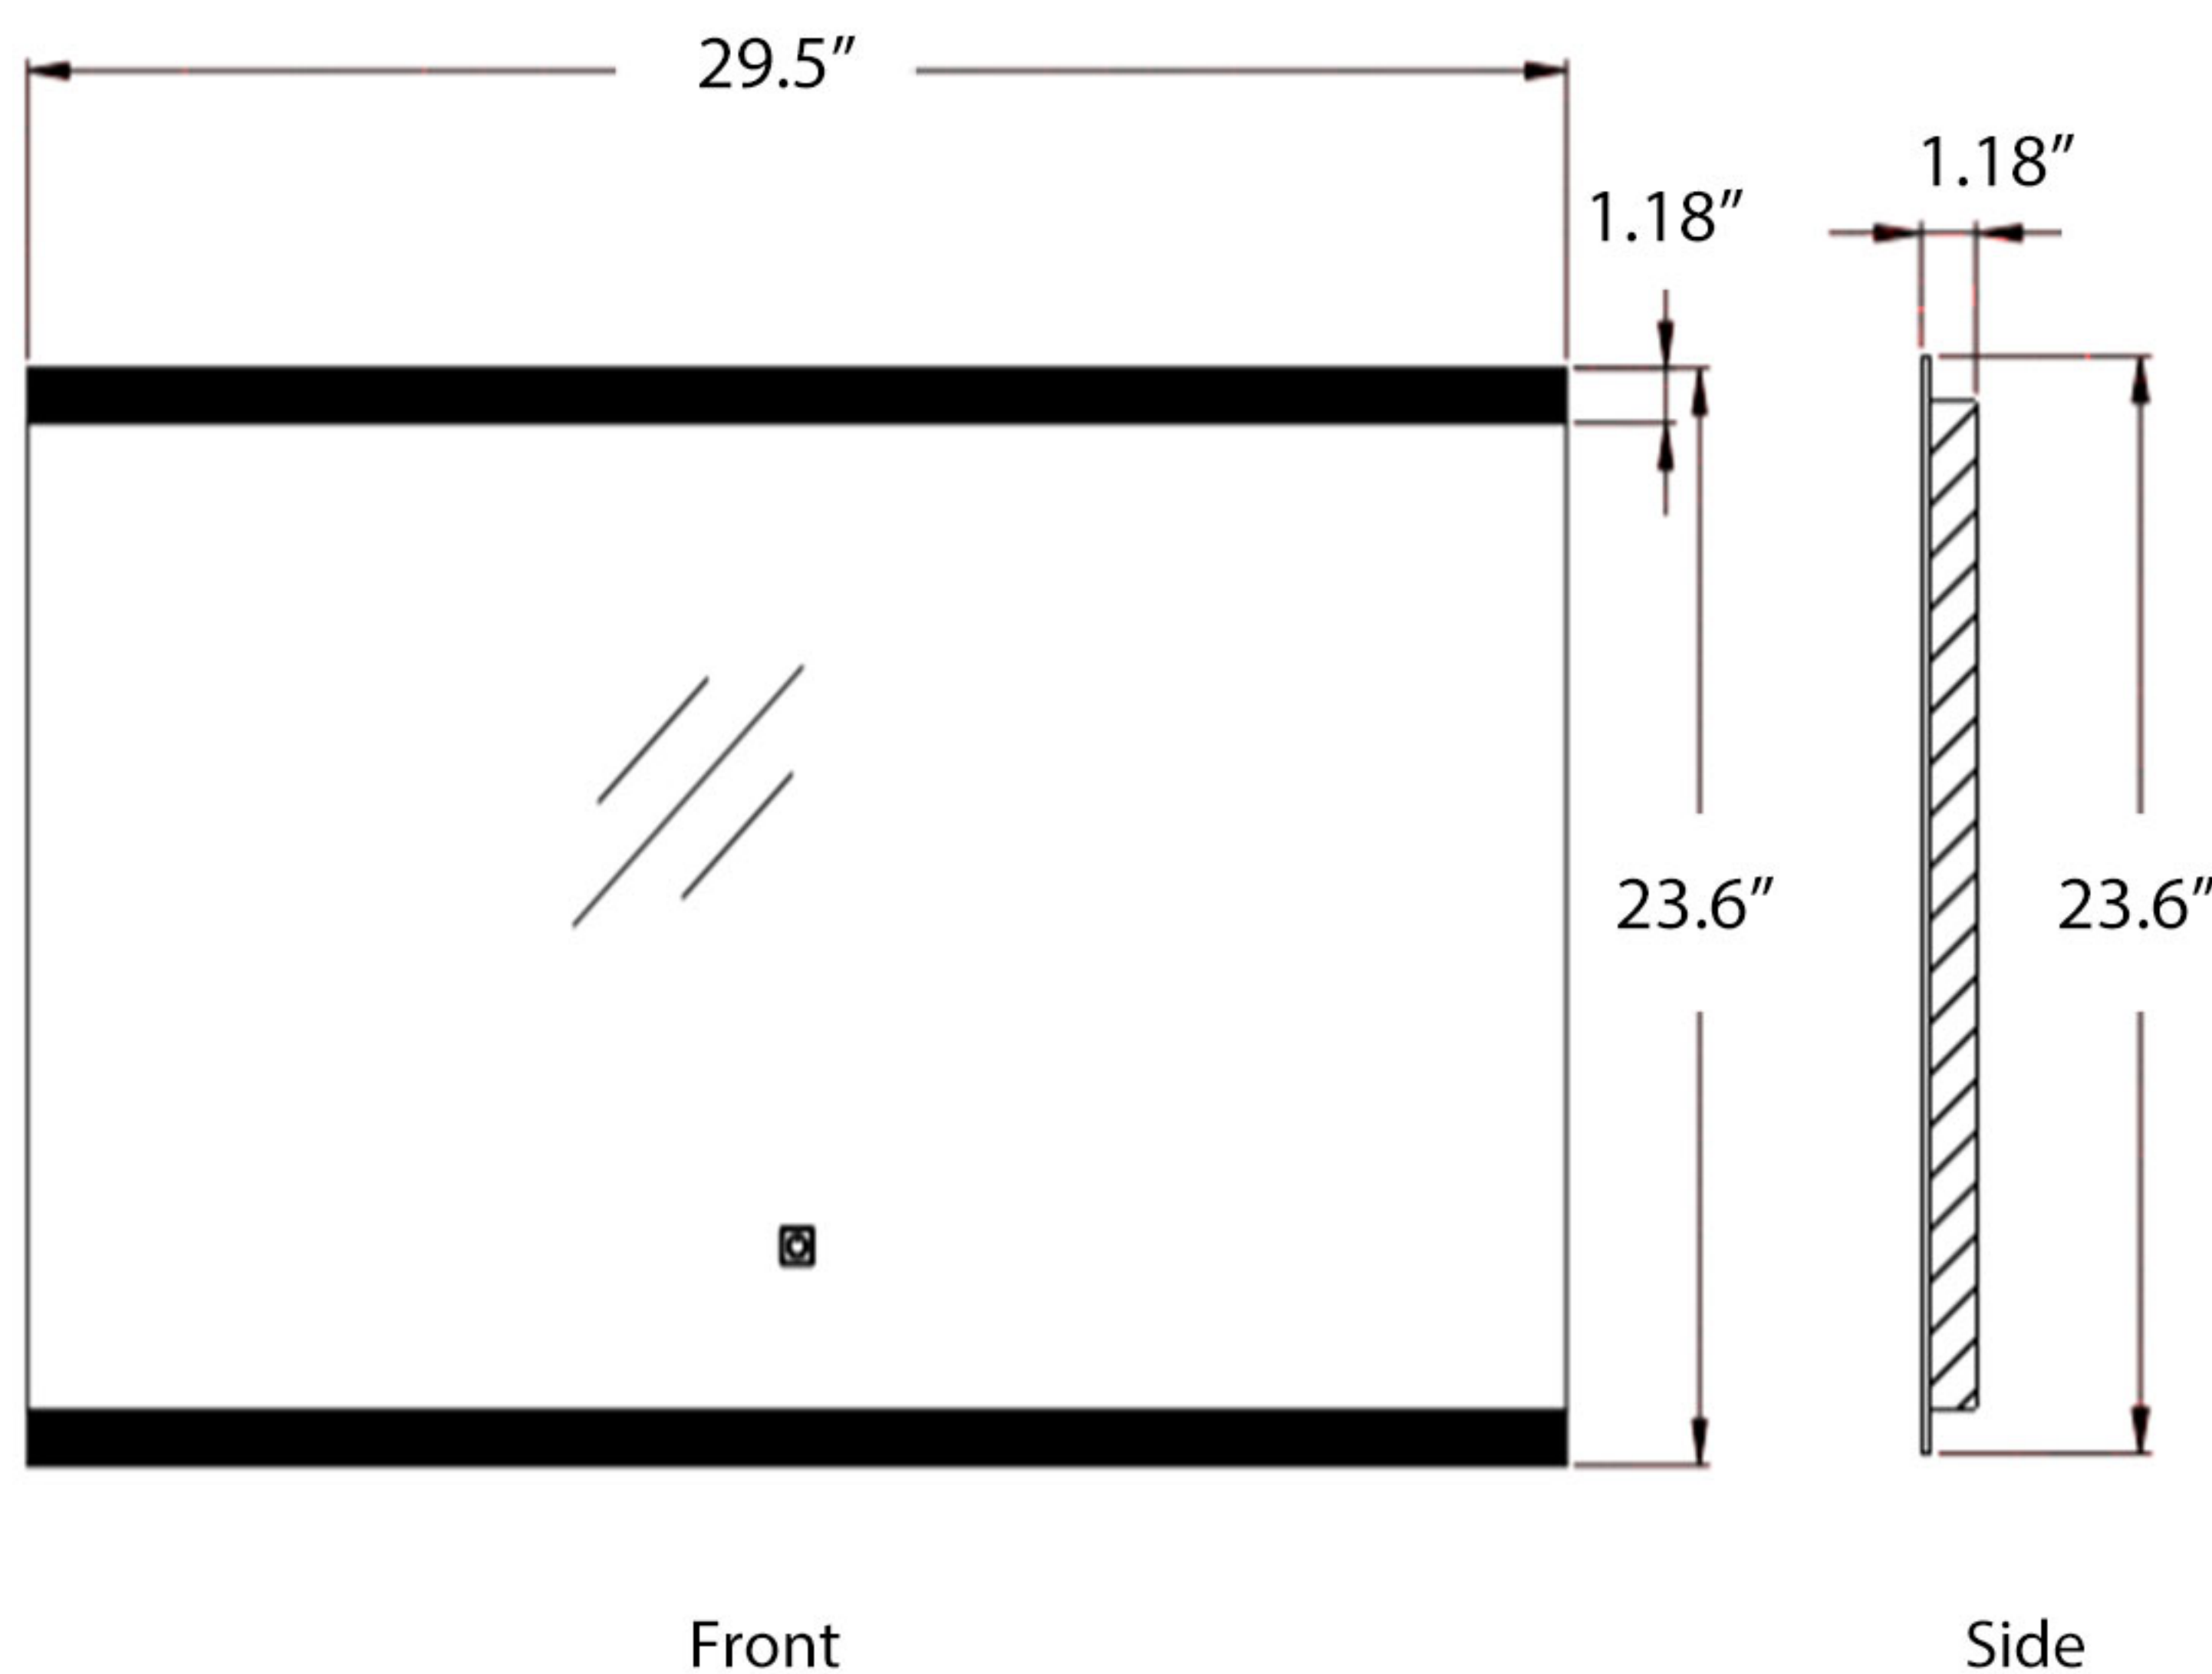

EC826-8 SET

Overall Size (L x W x H)

Cabinet & Sink: 31.5" x 18.5" x 13.8"

Cabinet: 31.1" x 18.5" x 9.5"

Sink: 31.5" x 18.5" x 4.3"

Mirror: 29.5" x 1.18" x 23.6"

Cabinet

Cabinet & Sink

Sink

Mirror

EC826-10 SET

Overall Size (L x W x H)

Cabinet & Sink: 39.4" x 18.5" x 13.8"

Cabinet: 39" x 18.5" x 9.5"

Sink: 39.4" x 18.5" x 4.3"

Mirror: 37.4" x 1.18" x 23.6"

Cabinet

Cabinet & Sink

Sink

Mirror