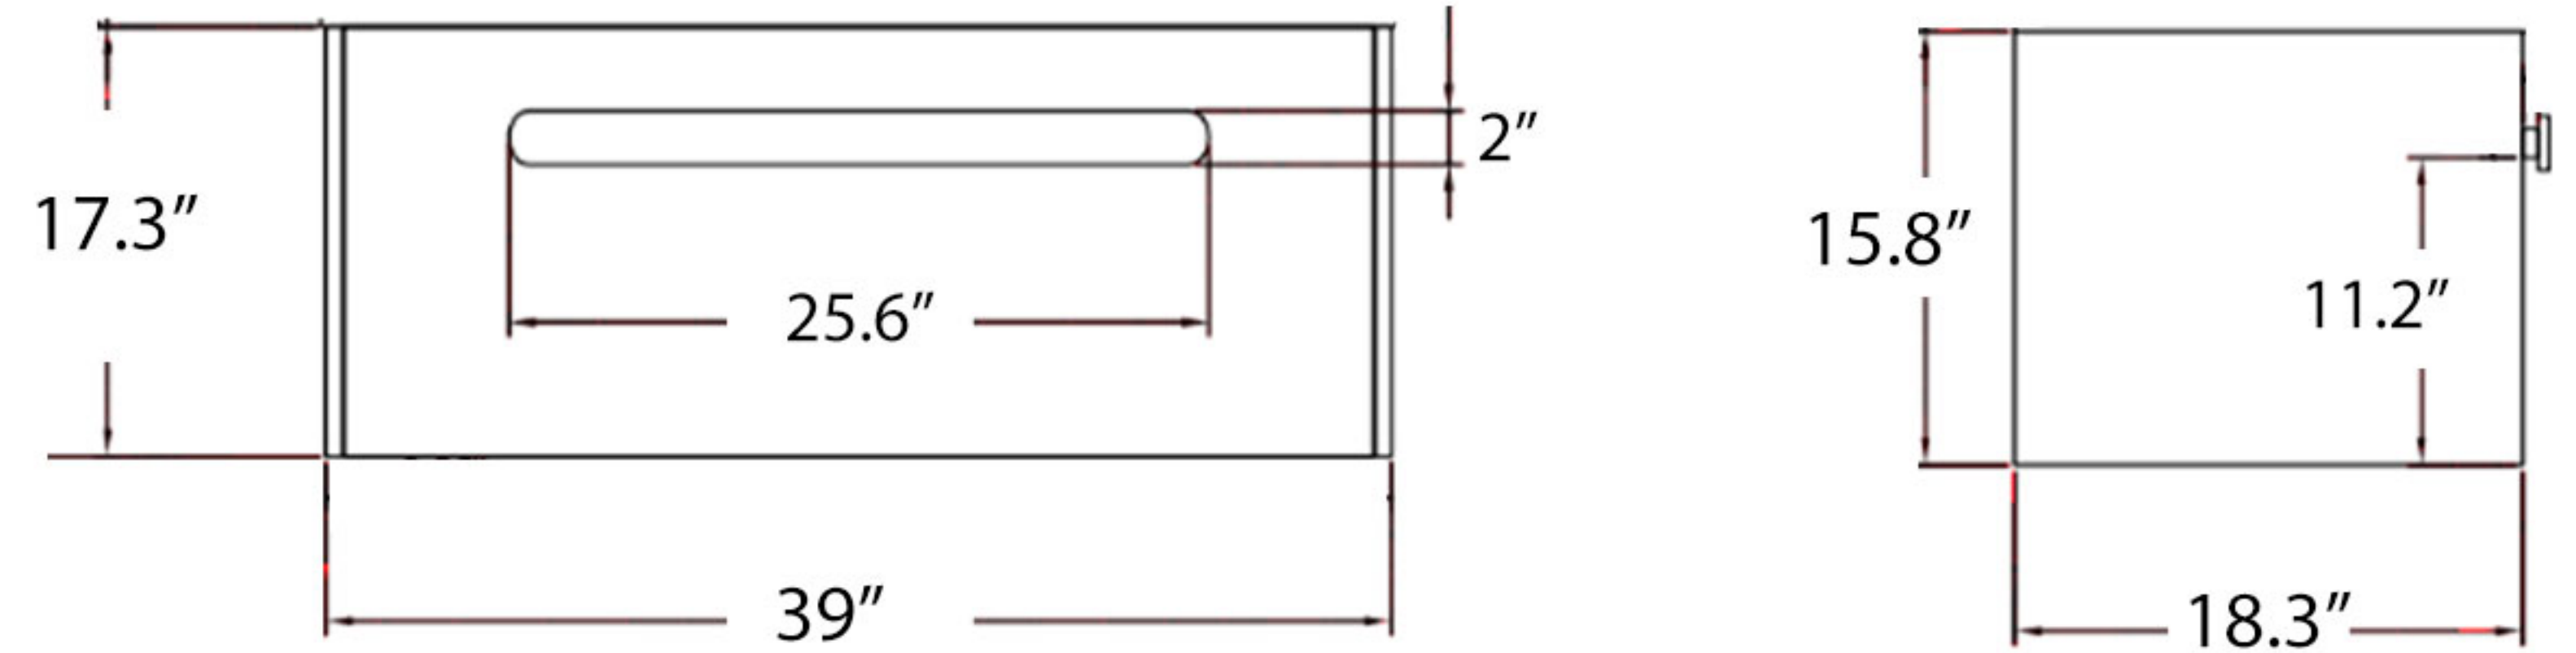

Side

EC824-10 SET

Overall Size (L x W x H)

Cabinet & Sink: 39.4" x 18.5" x 17.3"

Cabinet: 39" x 18.3" x 15.8"

Sink: 39.4" x 18.5" x 6.5"

Mirror: 37.4" x 5.5W x 25.6"

Cabinet

Front