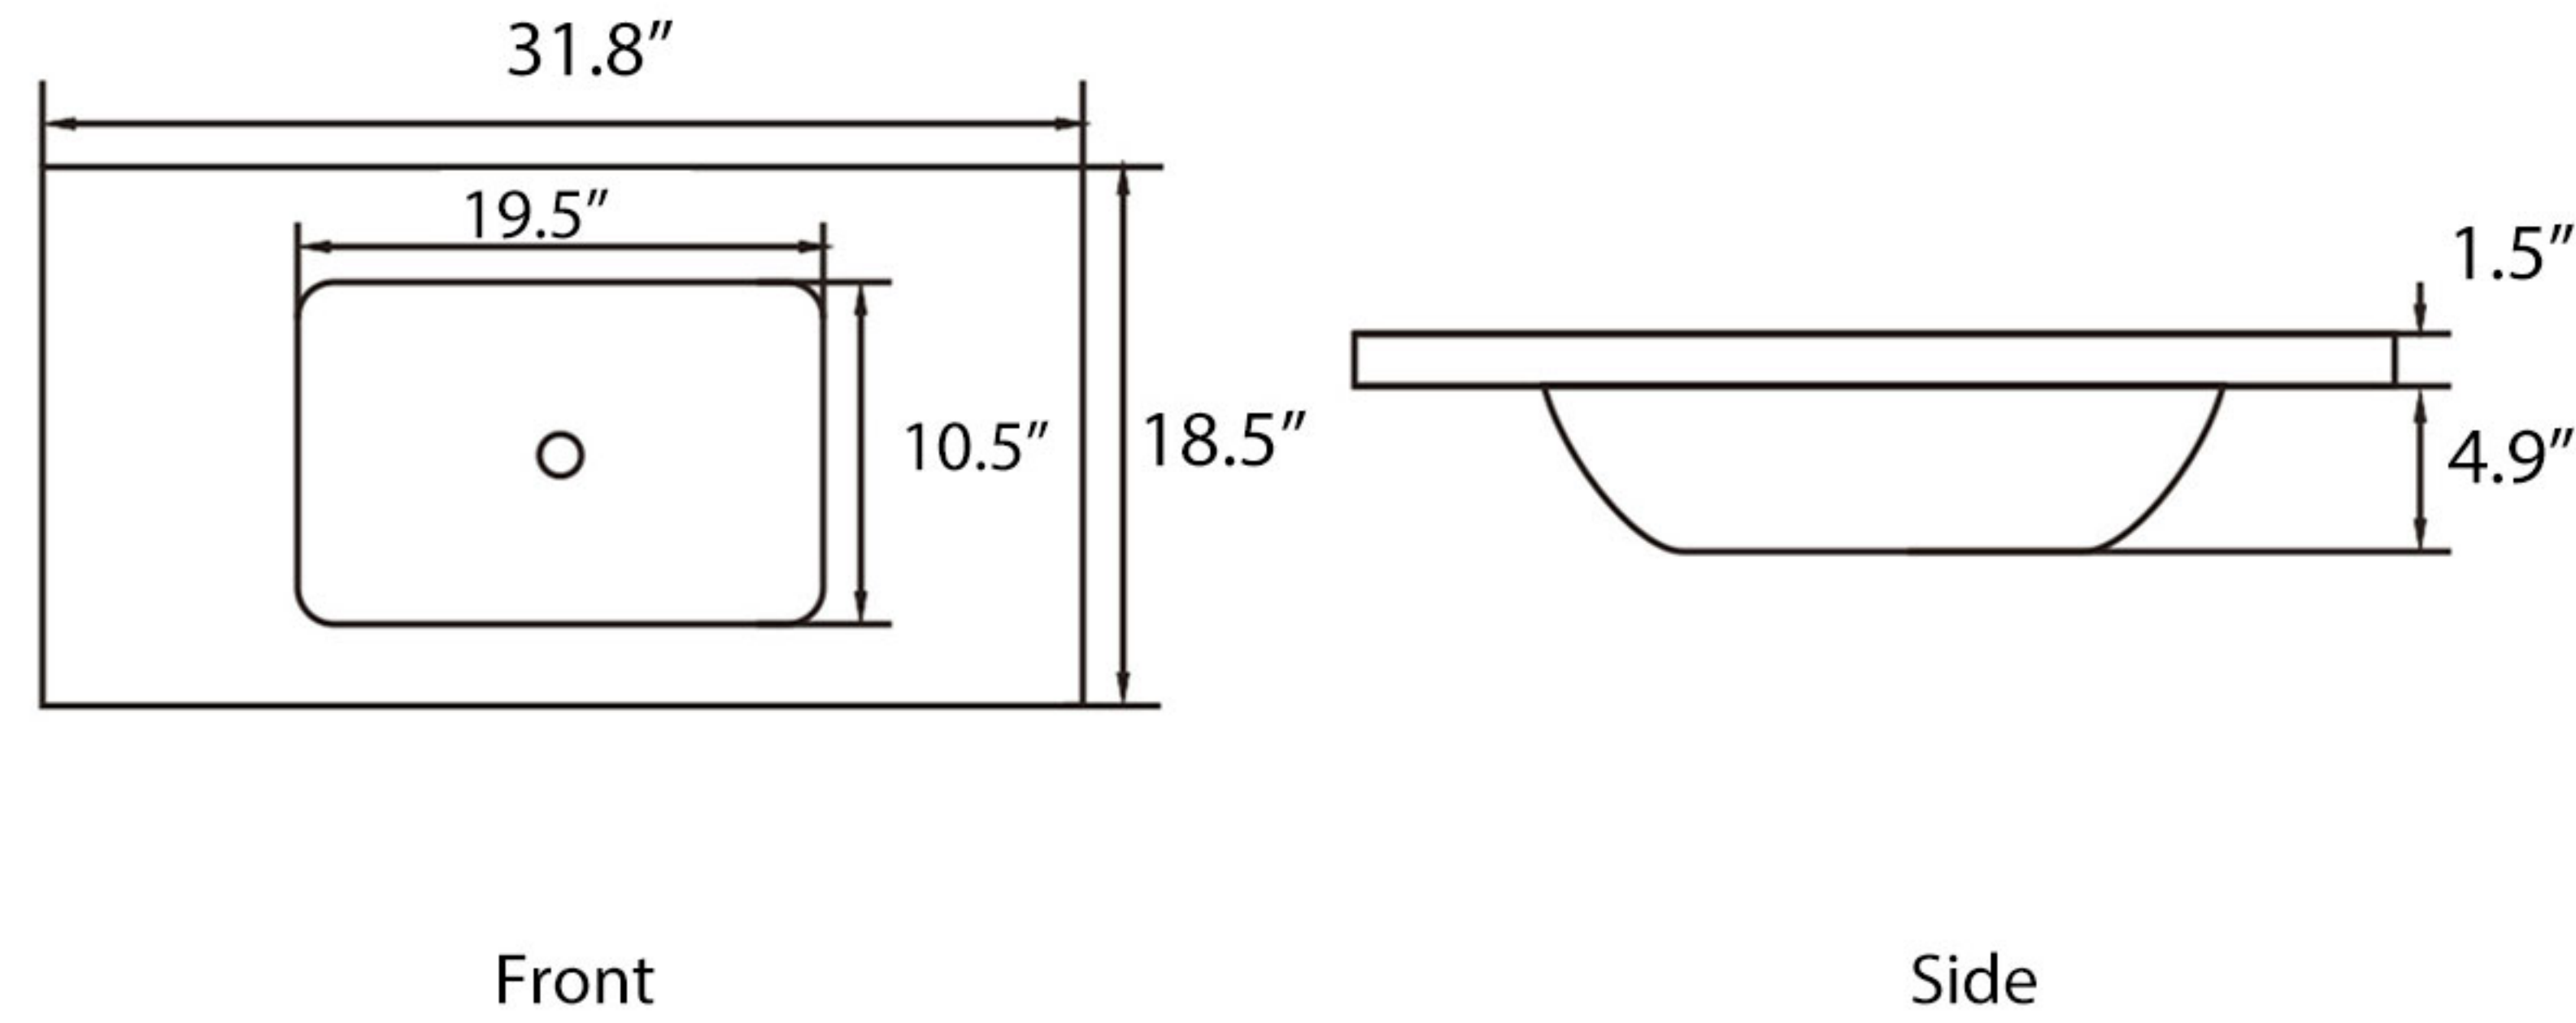

EC824-8 SET

Overall Size (L x W x H)

Cabinet & Sink: 31.8" x 18.5" x 17.3"

Cabinet: 31.5" x 18.3" x 15.8"

Sink: 31.8" x 18.5" x 6.5"

Mirror: 29.5" x 5.5" x 25.6"

Cabinet

Cabinet & Sink

Sink

Mirror

EC824-10 SET

Overall Size (L x W x H)

Cabinet & Sink: 39.4" x 18.5" x 17.3"

Cabinet: 39" x 18.3" x 15.8"

Sink: 39.4" x 18.5" x 6.5"

Mirror: 37.4" x 5.5W x 25.6"