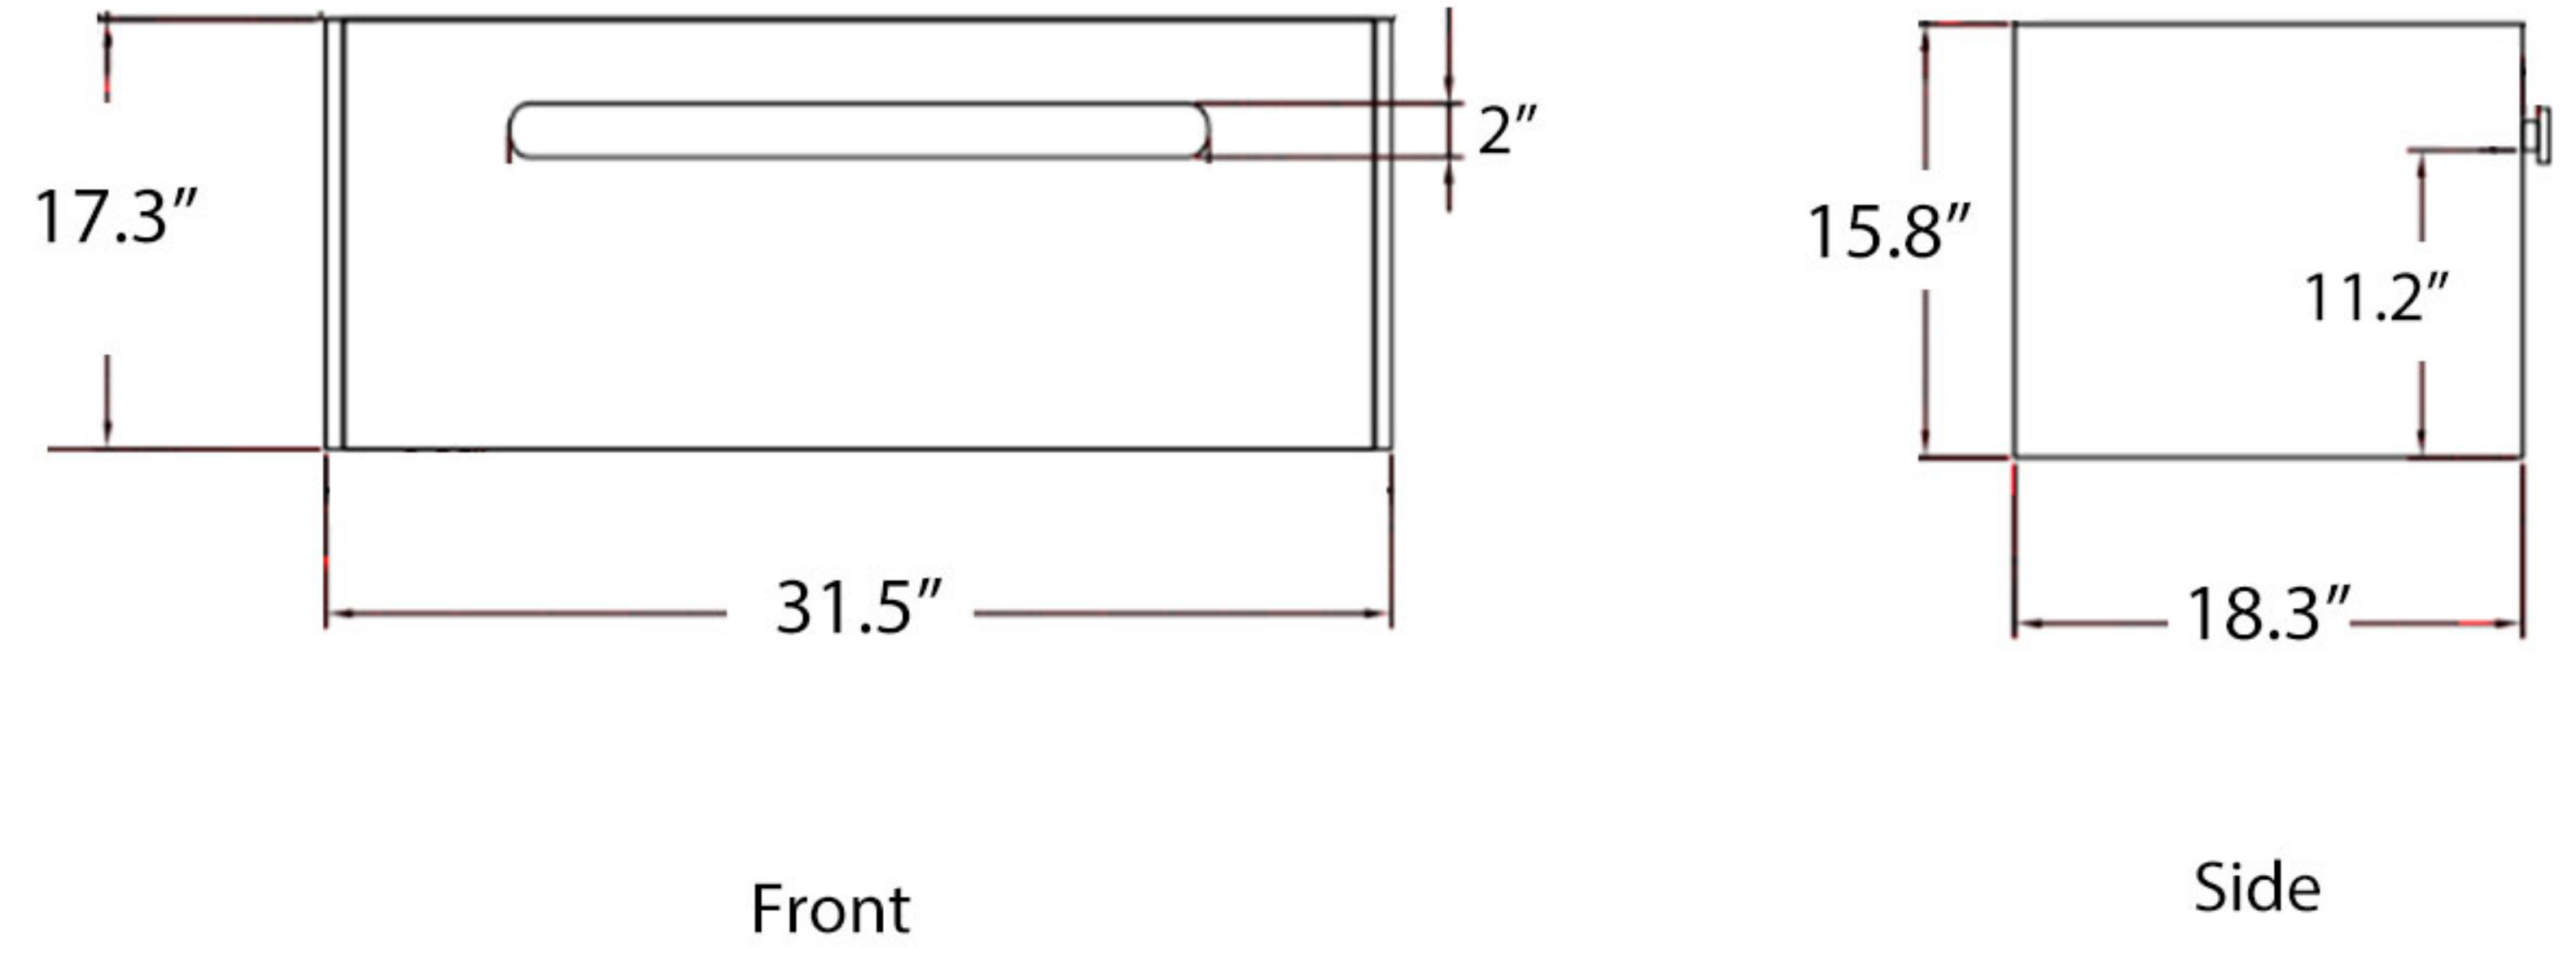

EC824-8 SET

Overall Size (L x W x H)

Cabinet & Sink: 31.8" x 18.5" x 17.3"

Cabinet: 31.5" x 18.3" x 15.8"

Sink: 31.8" x 18.5" x 6.5"

Mirror: 29.5" x 5.5" x 25.6"

Cabinet

Cabinet & Sink

Sink

Mirror

EC824-10 SET

Overall Size (L x W x H)

Cabinet & Sink: 39.4" x 18.5" x 17.3"

Cabinet: 39" x 18.3" x 15.8"

Sink: 39.4" x 18.5" x 6.5"

Mirror: 37.4" x 5.5W x 25.6"

Front

Side