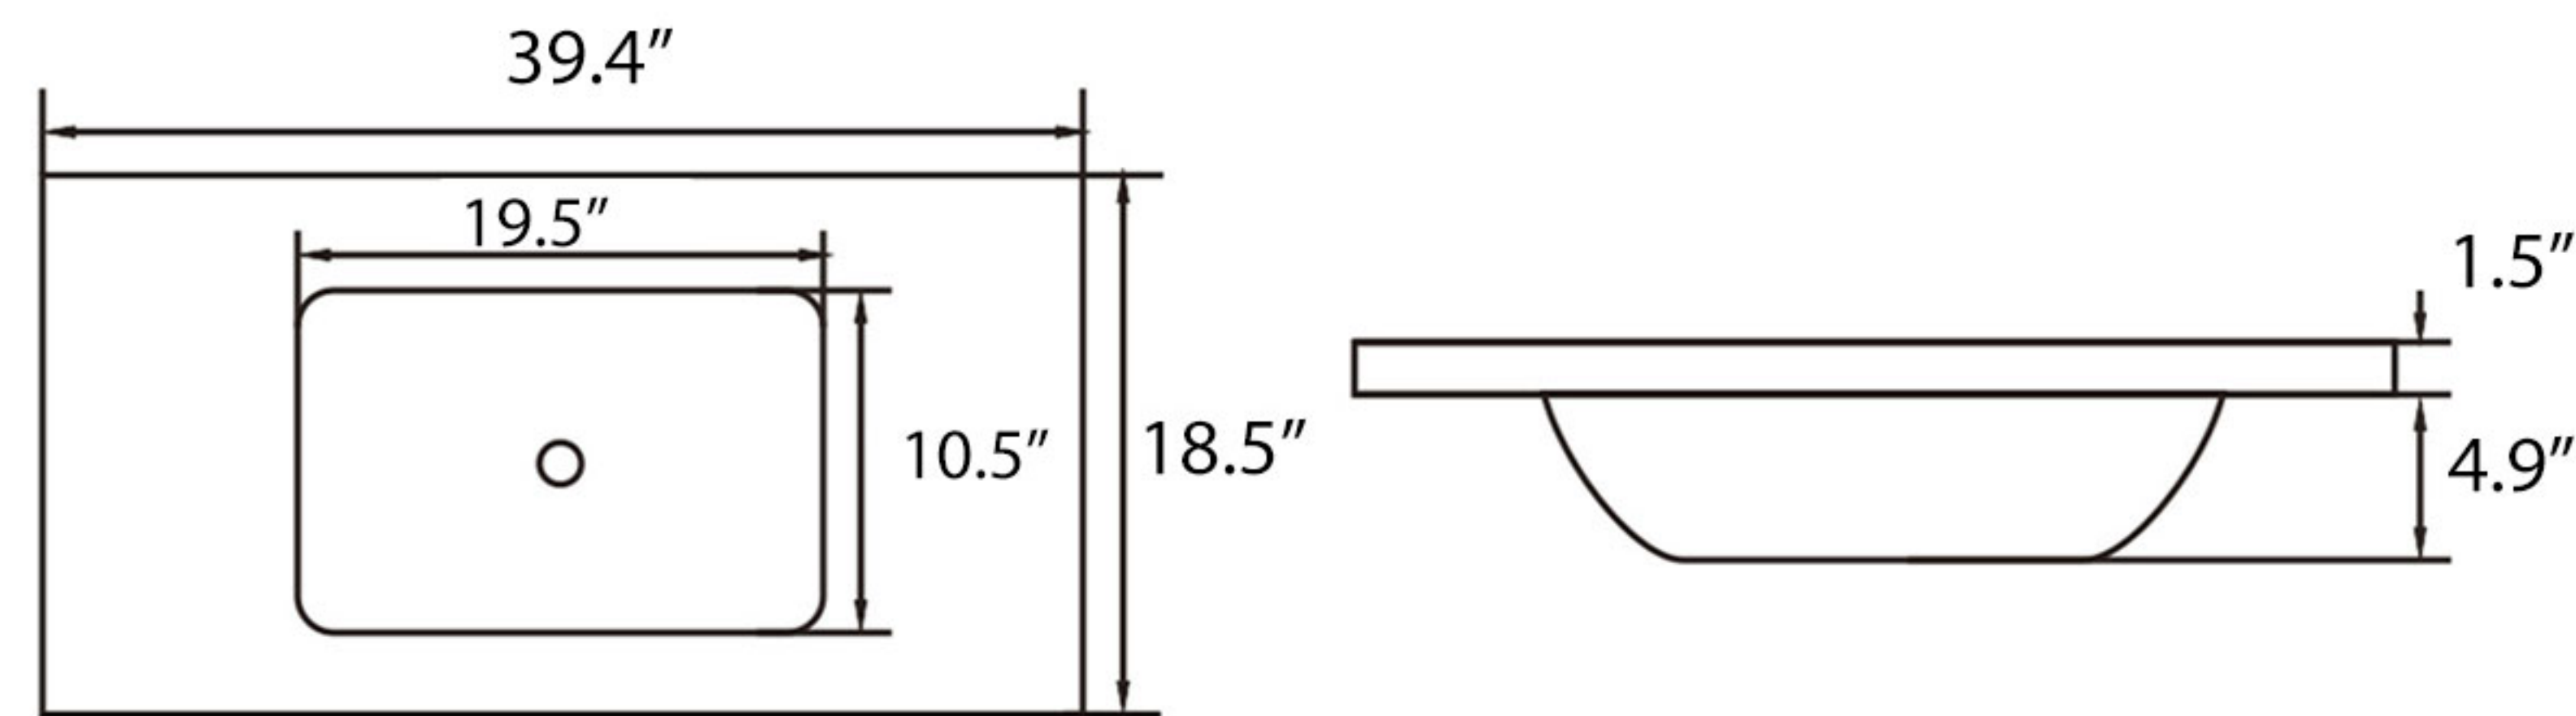

EC824-10 SET

Overall Size (L x W x H)

Cabinet & Sink: 39.4" x 18.5" x 17.3"

Cabinet: 39" x 18.3" x 15.8"

Sink: 39.4" x 18.5" x 6.5"

Mirror: 37.4" x 5.5W x 25.6"

Cabinet

Front

Cabinet & Sink

Sink

Front

Side

Mirror