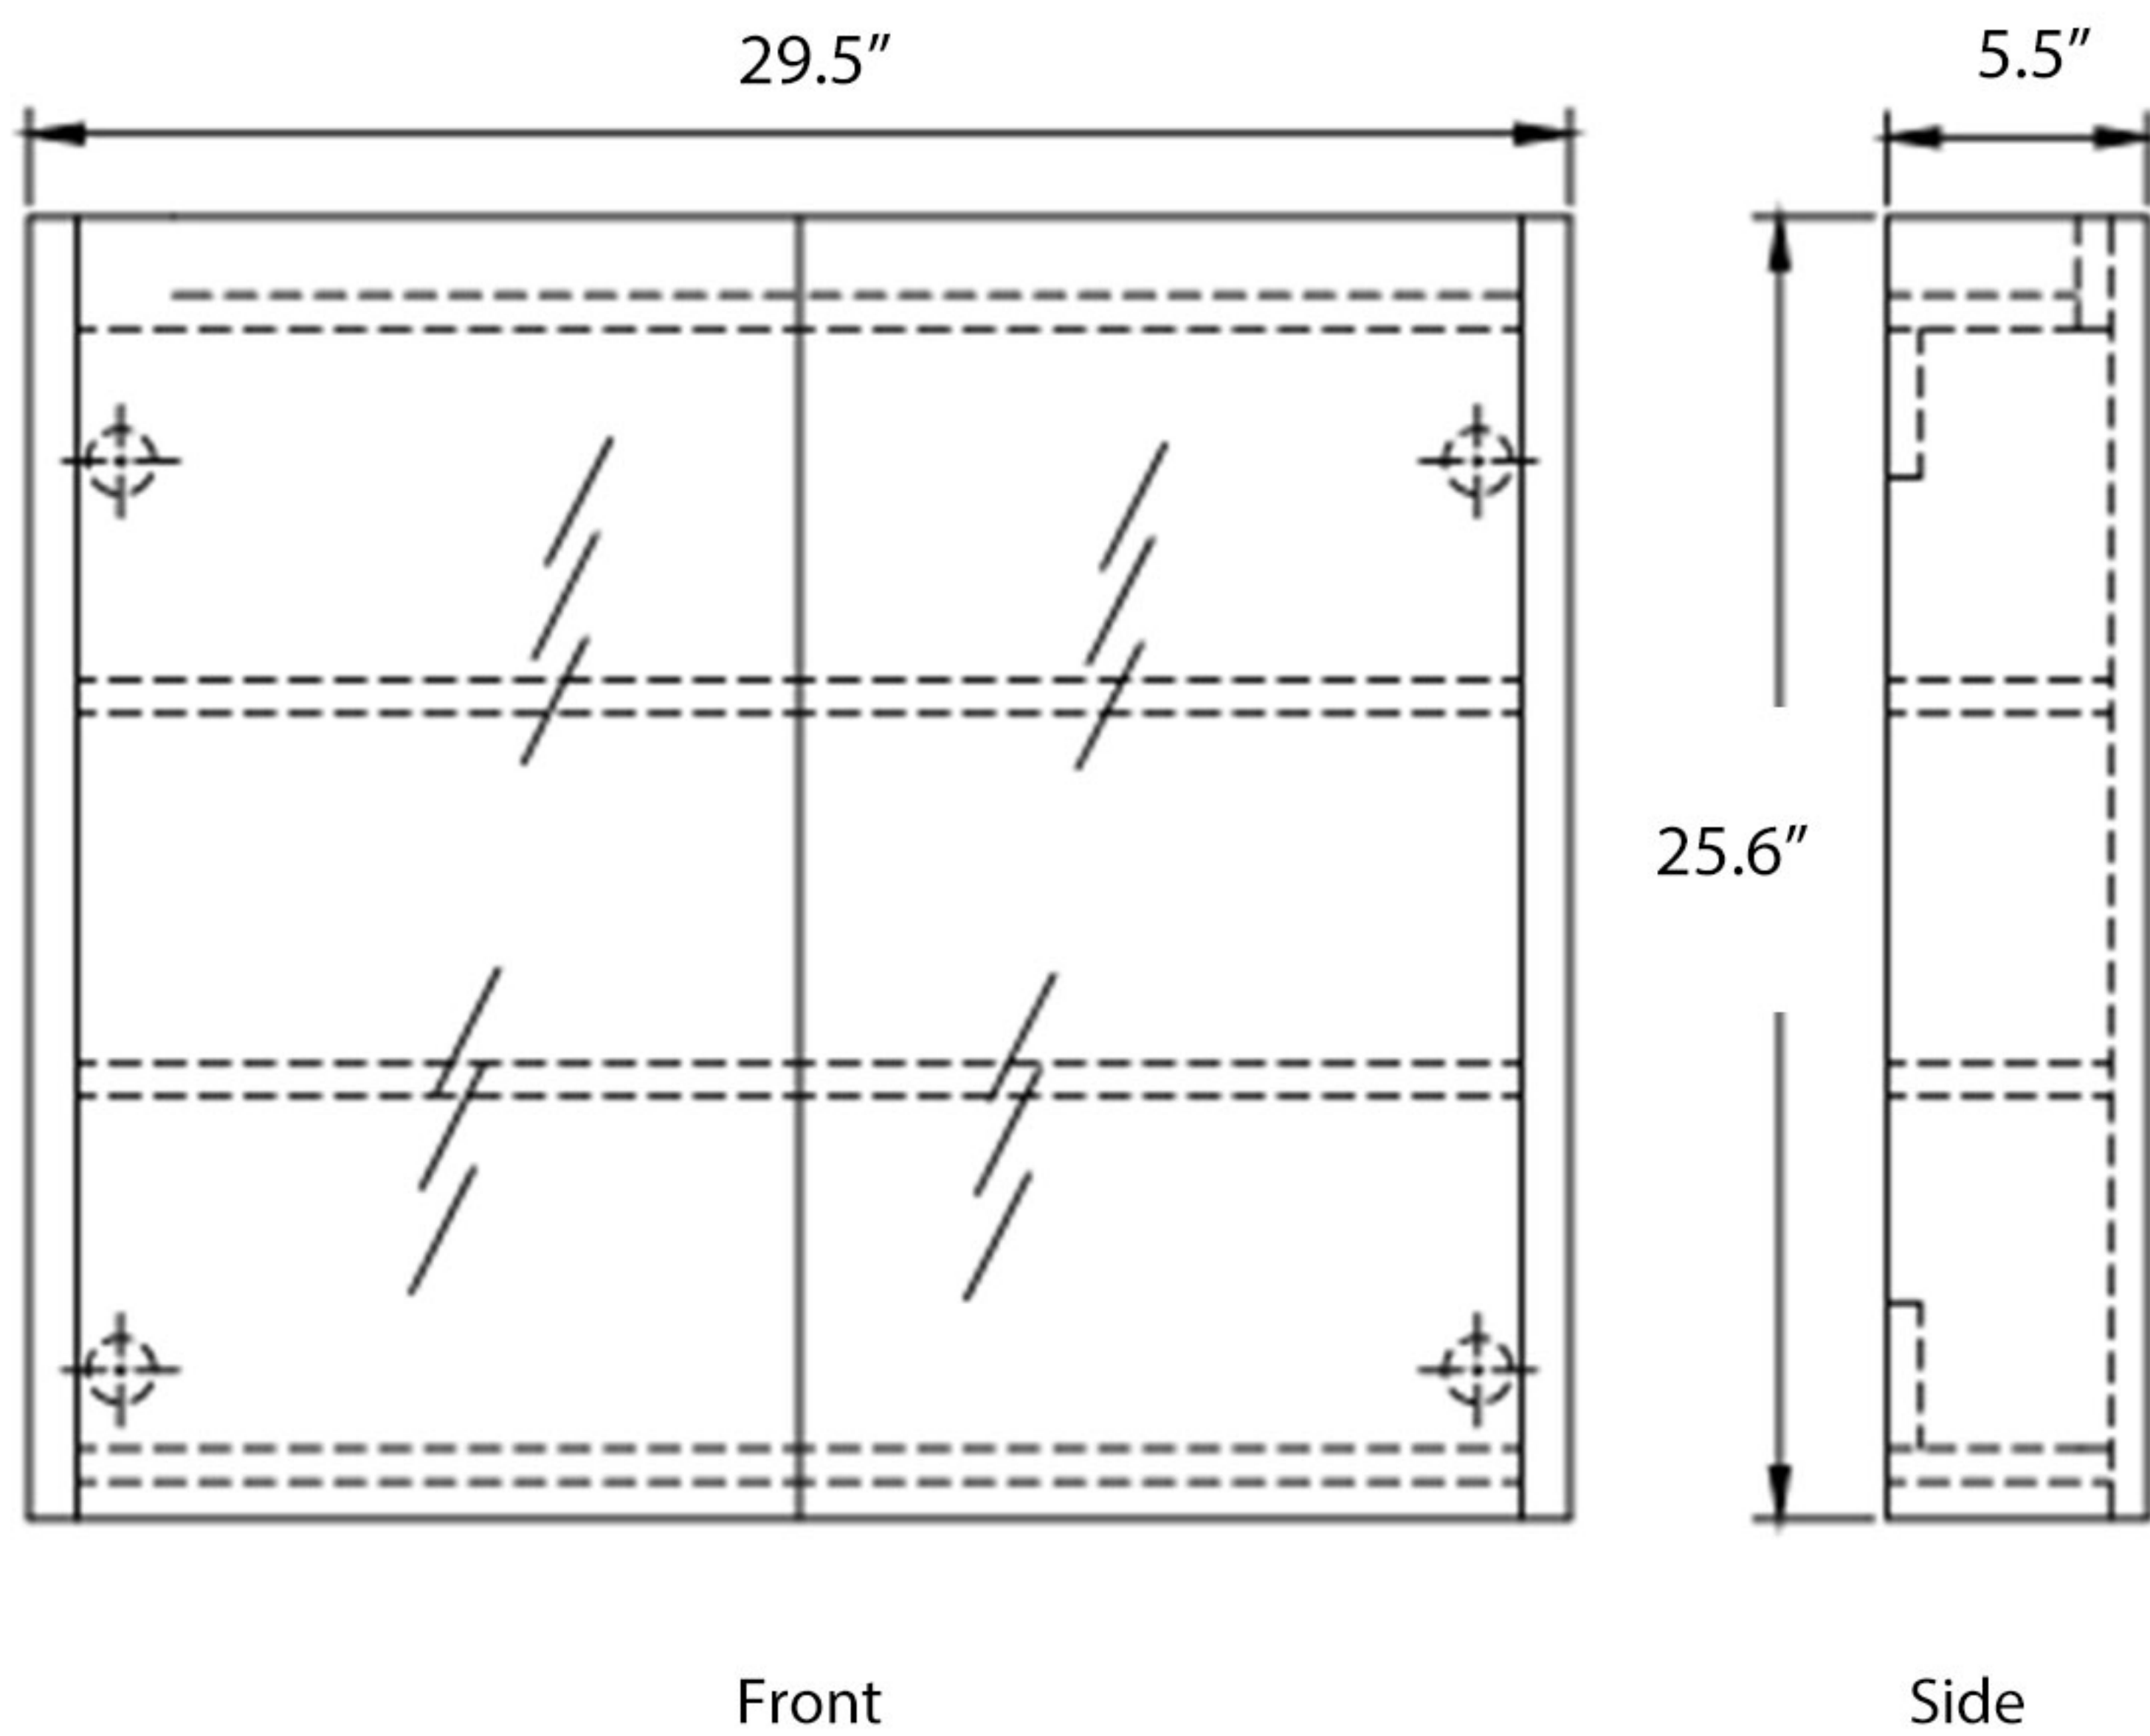

EC824-8 SET

Overall Size (L x W x H)

Cabinet & Sink: 31.8" x 18.5" x 17.3"

Cabinet: 31.5" x 18.3" x 15.8"

Sink: 31.8" x 18.5" x 6.5"

Mirror: 29.5" x 5.5" x 25.6"

Cabinet

Cabinet & Sink

Sink

Mirror

EC824-10 SET

Overall Size (L x W x H)

Cabinet & Sink: 39.4" x 18.5" x 17.3"

Cabinet: 39" x 18.3" x 15.8"

Sink: 39.4" x 18.5" x 6.5"

Mirror: 37.4" x 5.5W x 25.6"

Cabinet

Front

Side

Cabinet & Sink

Sink

Front

Side

Mirror

Front

Side