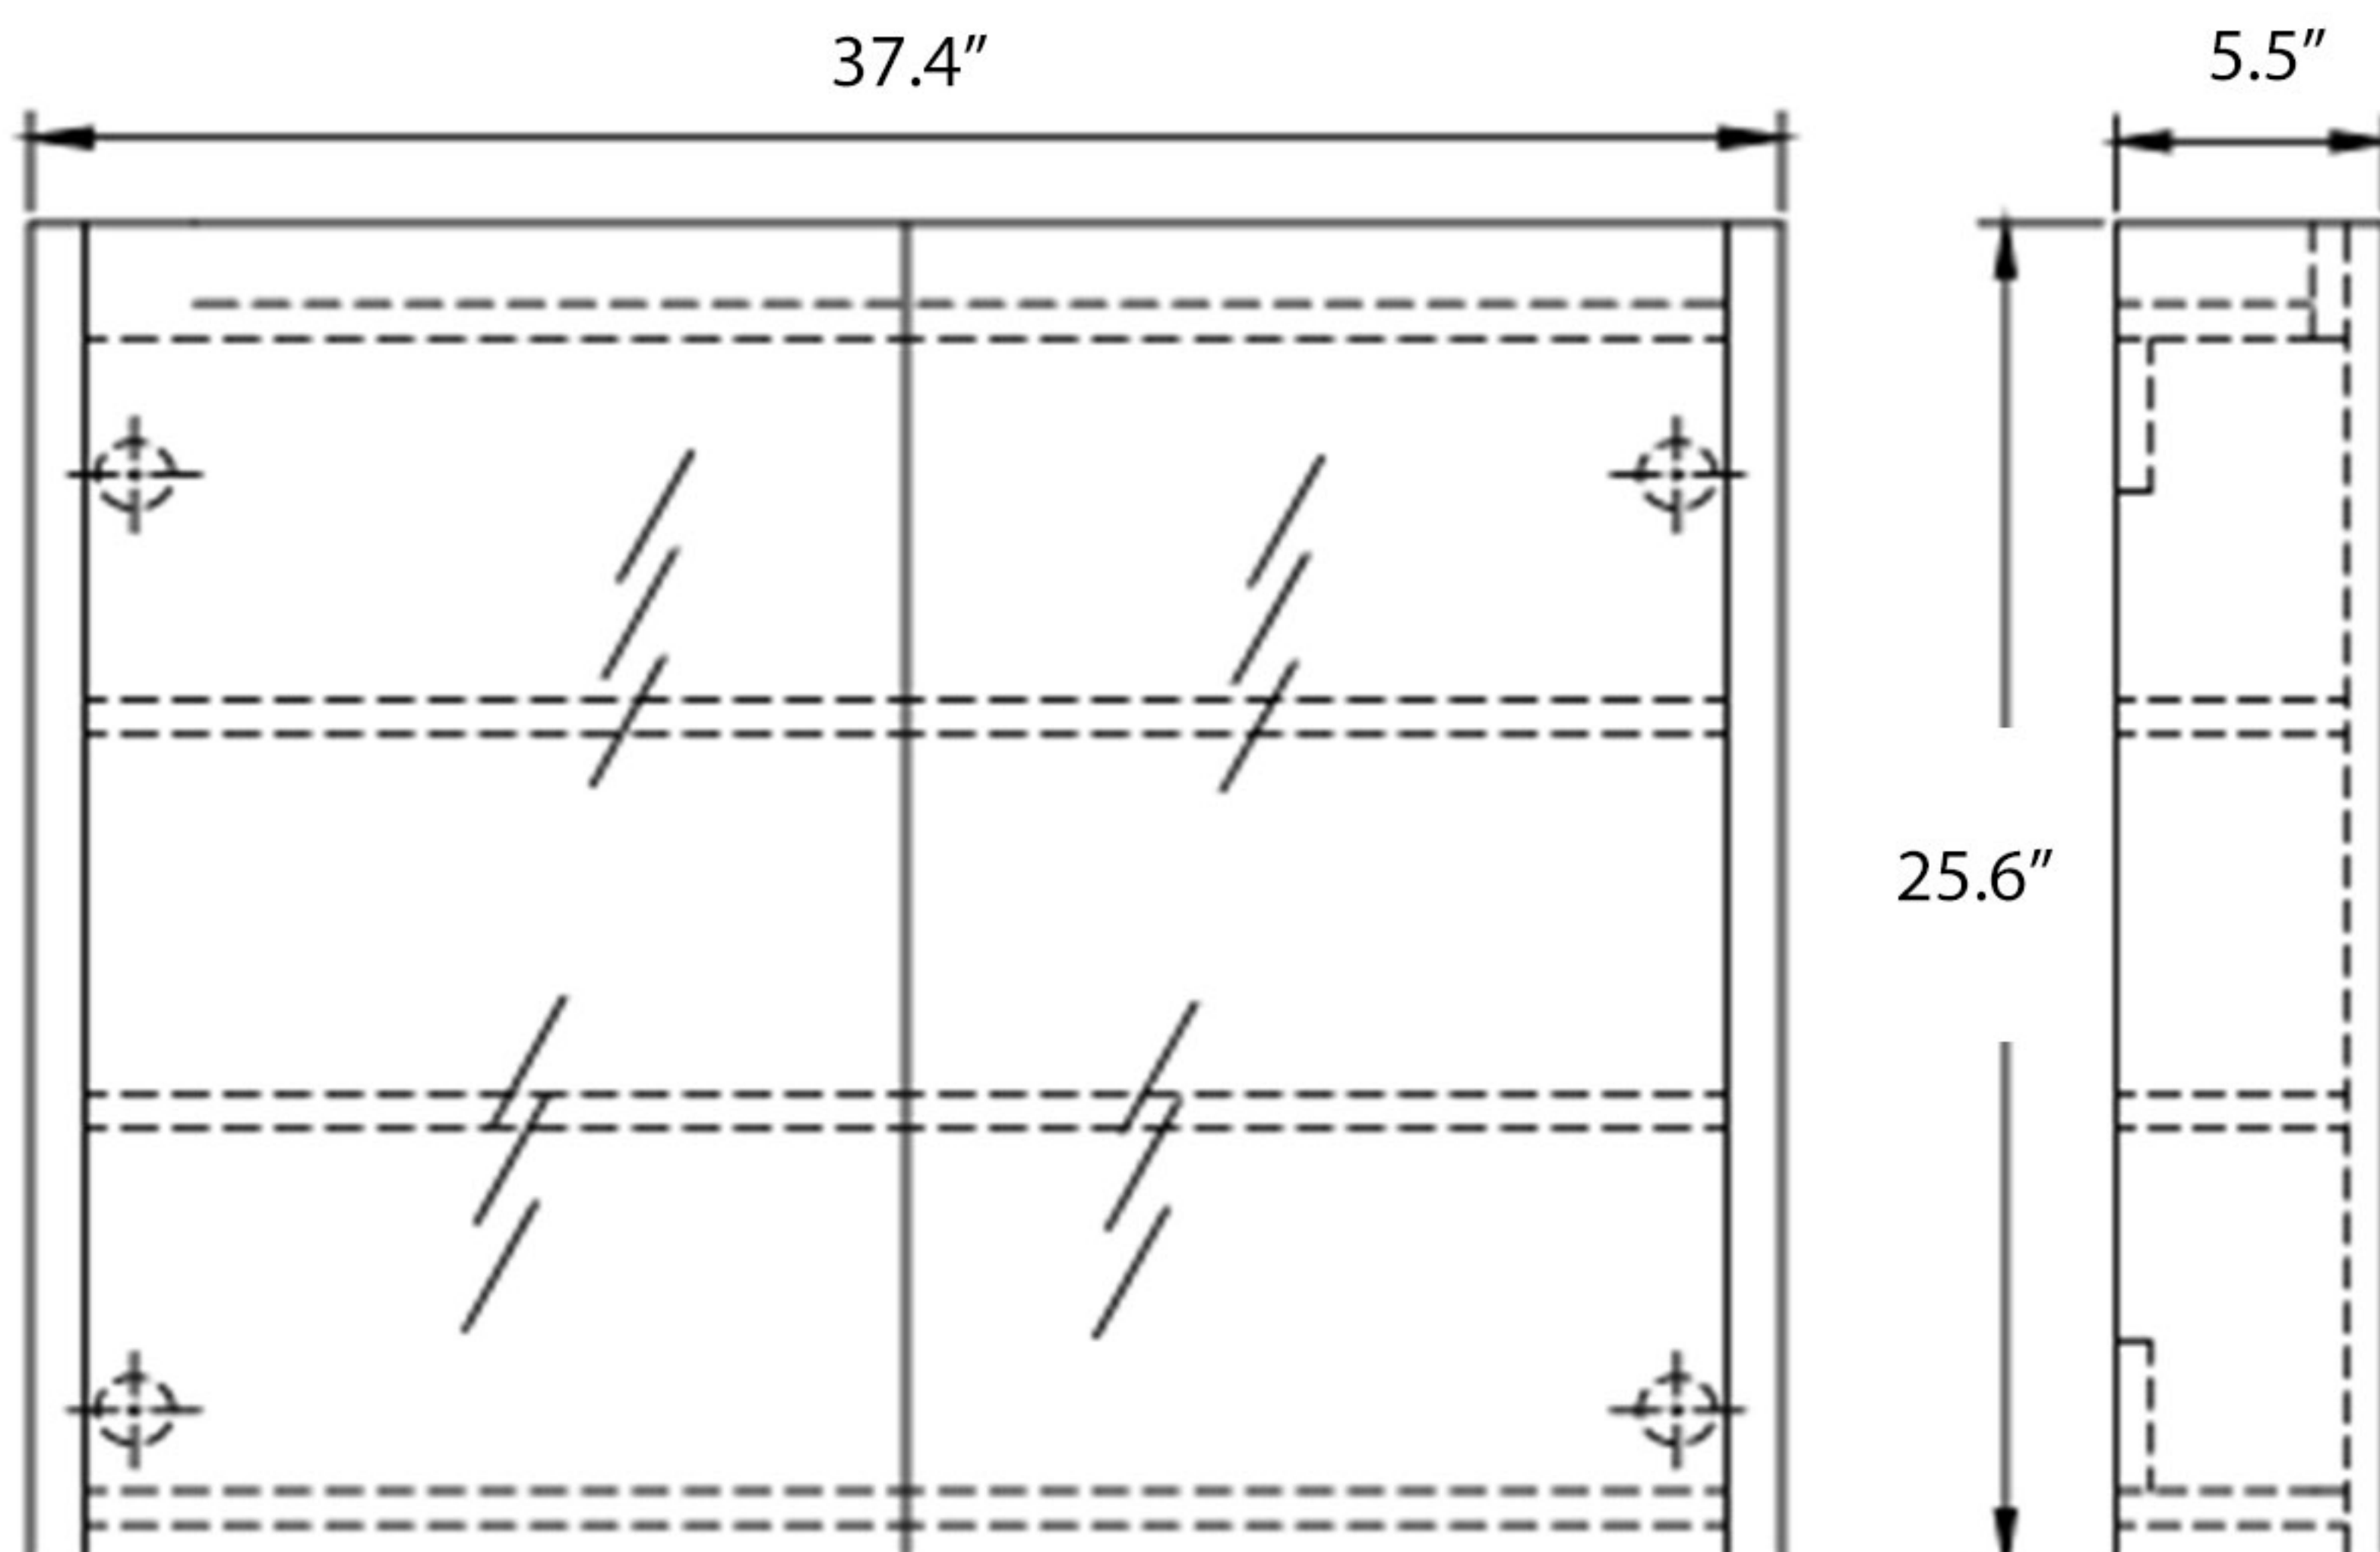

Side

Mirror

Front