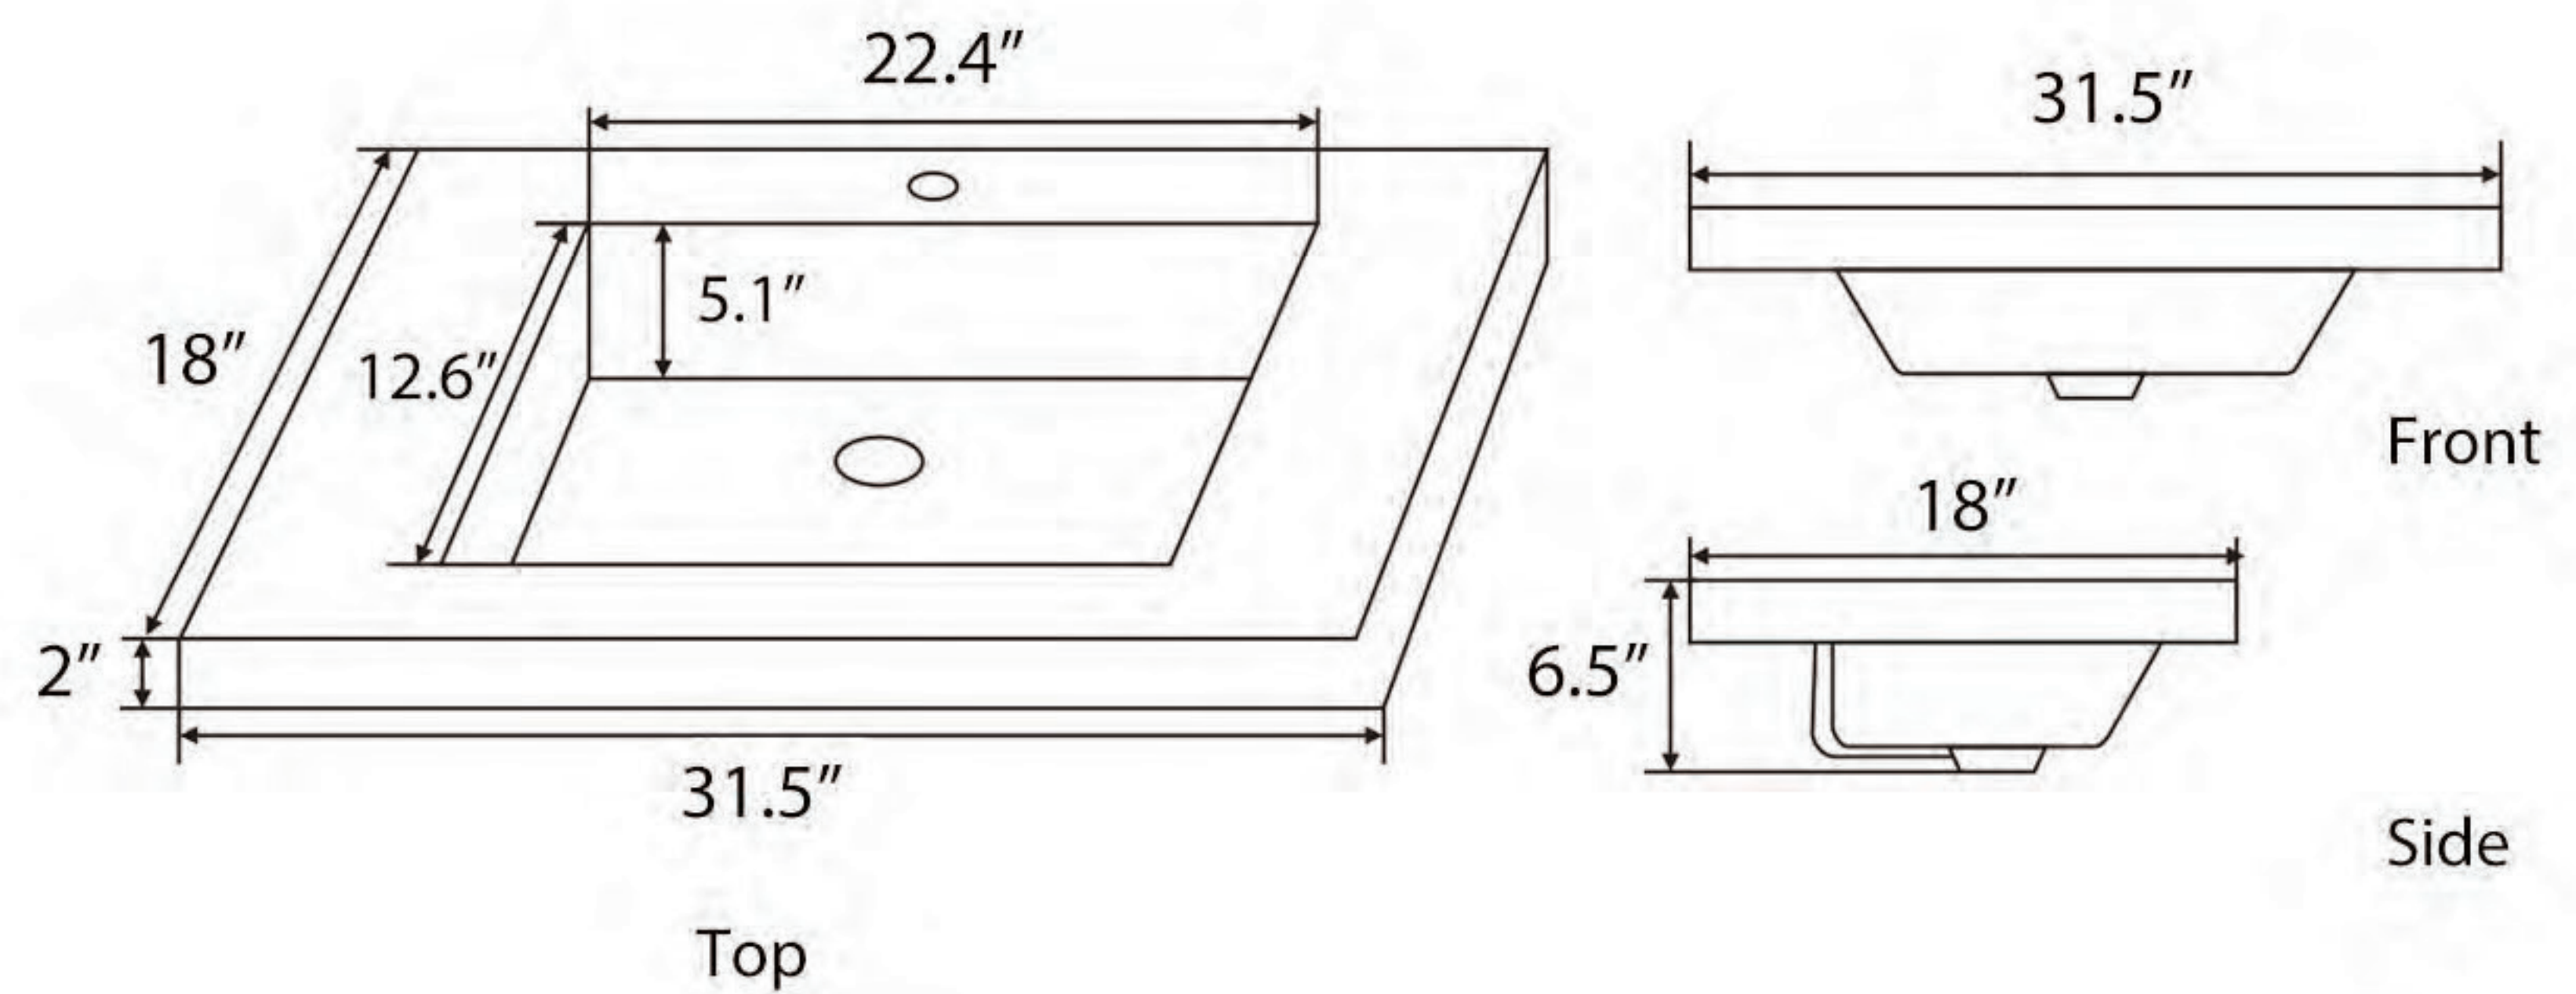

EC811-6 SET

Overall Size (L x W x H)

Cabinet & Sink: 23.6" x 18" x 19.5"

Cabinet: 23.6" x 18" x 17.7"

Sink: 23.6" x 18" x 6.5"

Mirror: 21.7" x 5.5" x 27.6"

Side Cabinet: 13.8" x 11.8" x 30.25"

Cabinet & Sink

Cabinet

Sink

Mirror

Side Cabinet

EC811-8 SET

Overall Size (L x W x H)

Cabinet & Sink: 31.5" x 18" x 19.5"

Cabinet: 31.5" x 18" x 17.7"

Sink: 31.5" x 18" x 6.5"

Mirror: 30" x 5.5" x 27.6"

Cabinet & Sink

Cabinet

Sink

Mirror