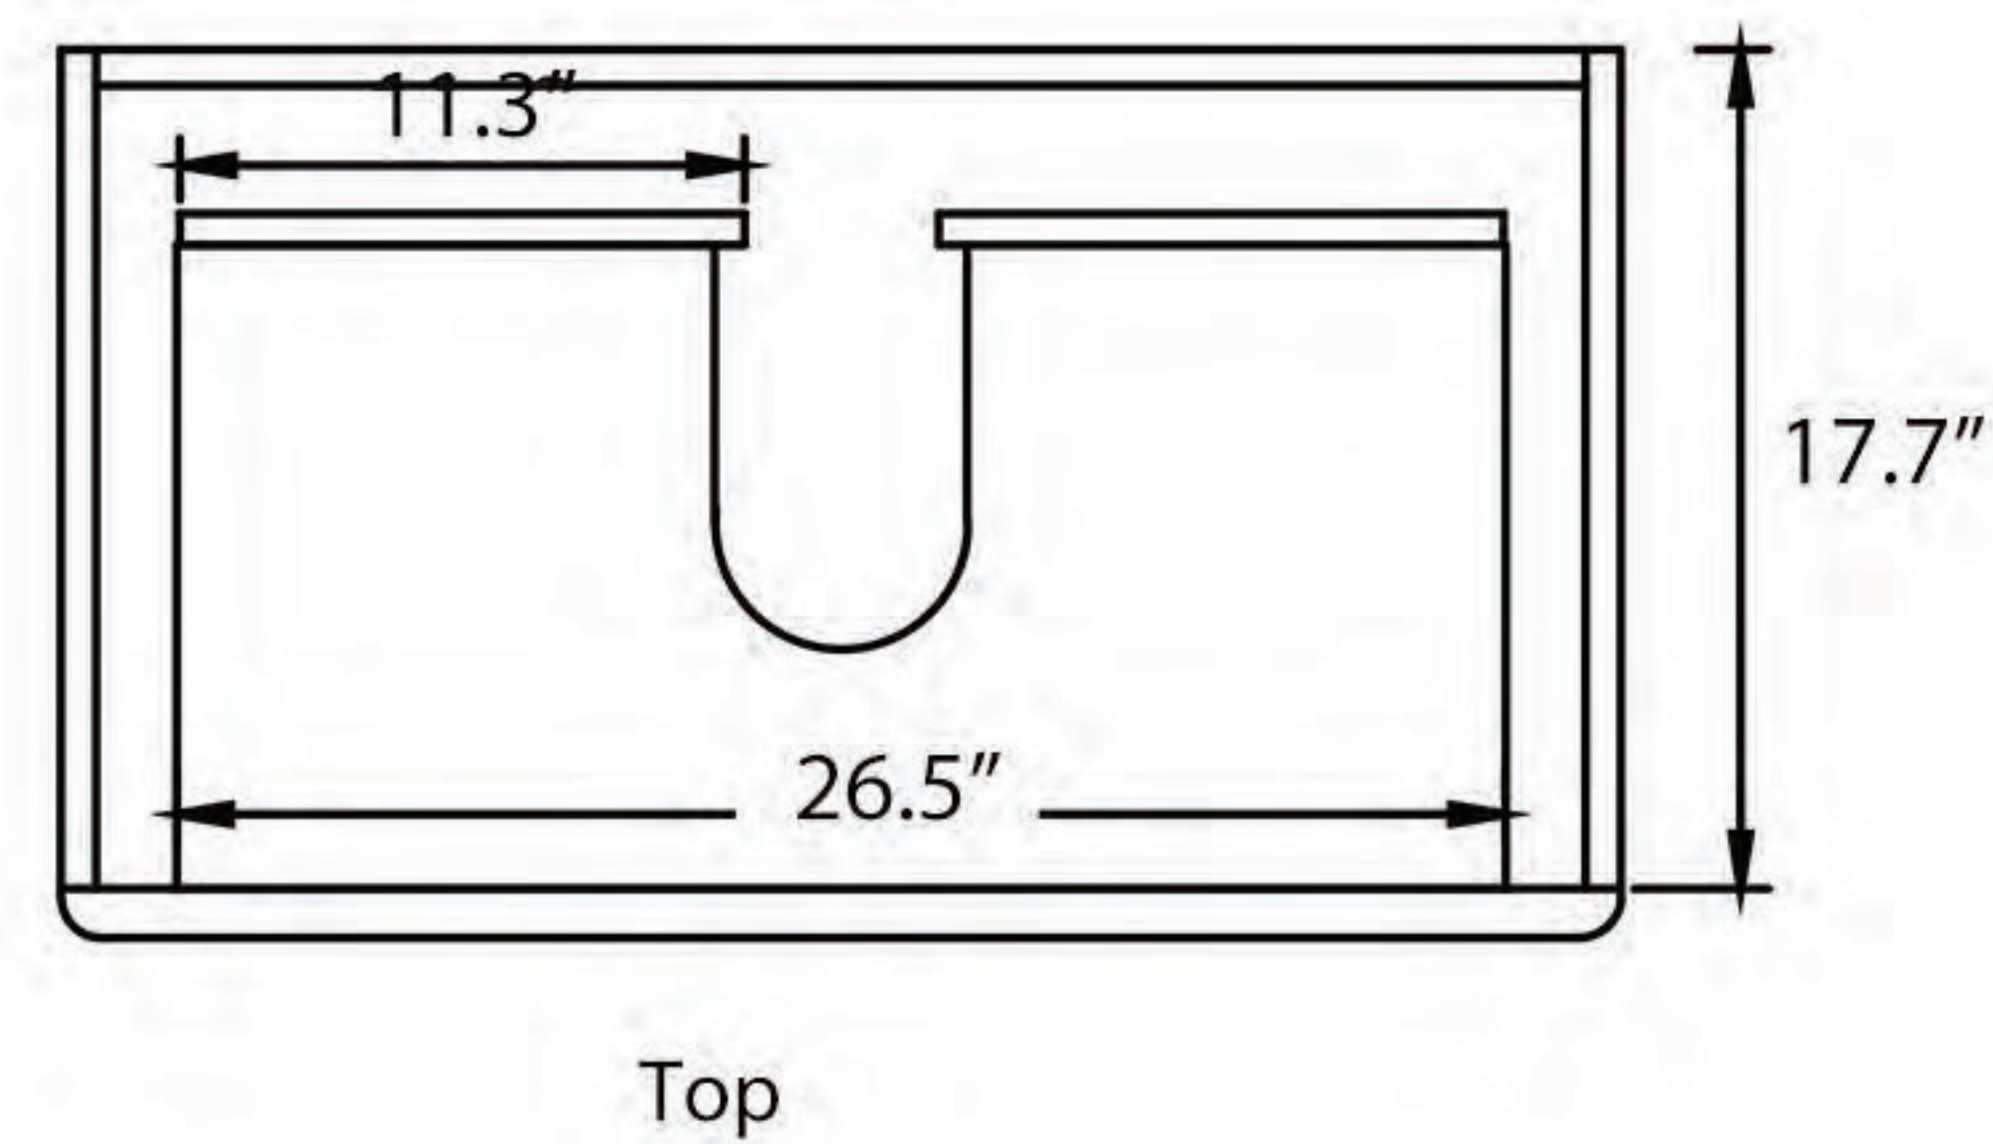

EC811-6 SET

Overall Size (L x W x H)

Cabinet & Sink: 23.6" x 18" x 19.5"

Cabinet: 23.6" x 18" x 17.7"

Sink: 23.6" x 18" x 6.5"

Mirror: 21.7" x 5.5" x 27.6"

Side Cabinet: 13.8" x 11.8" x 30.25"

Cabinet & Sink

Cabinet

Sink

Mirror

Side Cabinet

EC811-8 SET

Overall Size (L x W x H)

Cabinet & Sink: 31.5" x 18" x 19.5"

Cabinet: 31.5" x 18" x 17.7"

Sink: 31.5" x 18" x 6.5"

Mirror: 30" x 5.5" x 27.6"

Cabinet & Sink

Cabinet

Sink

Mirror