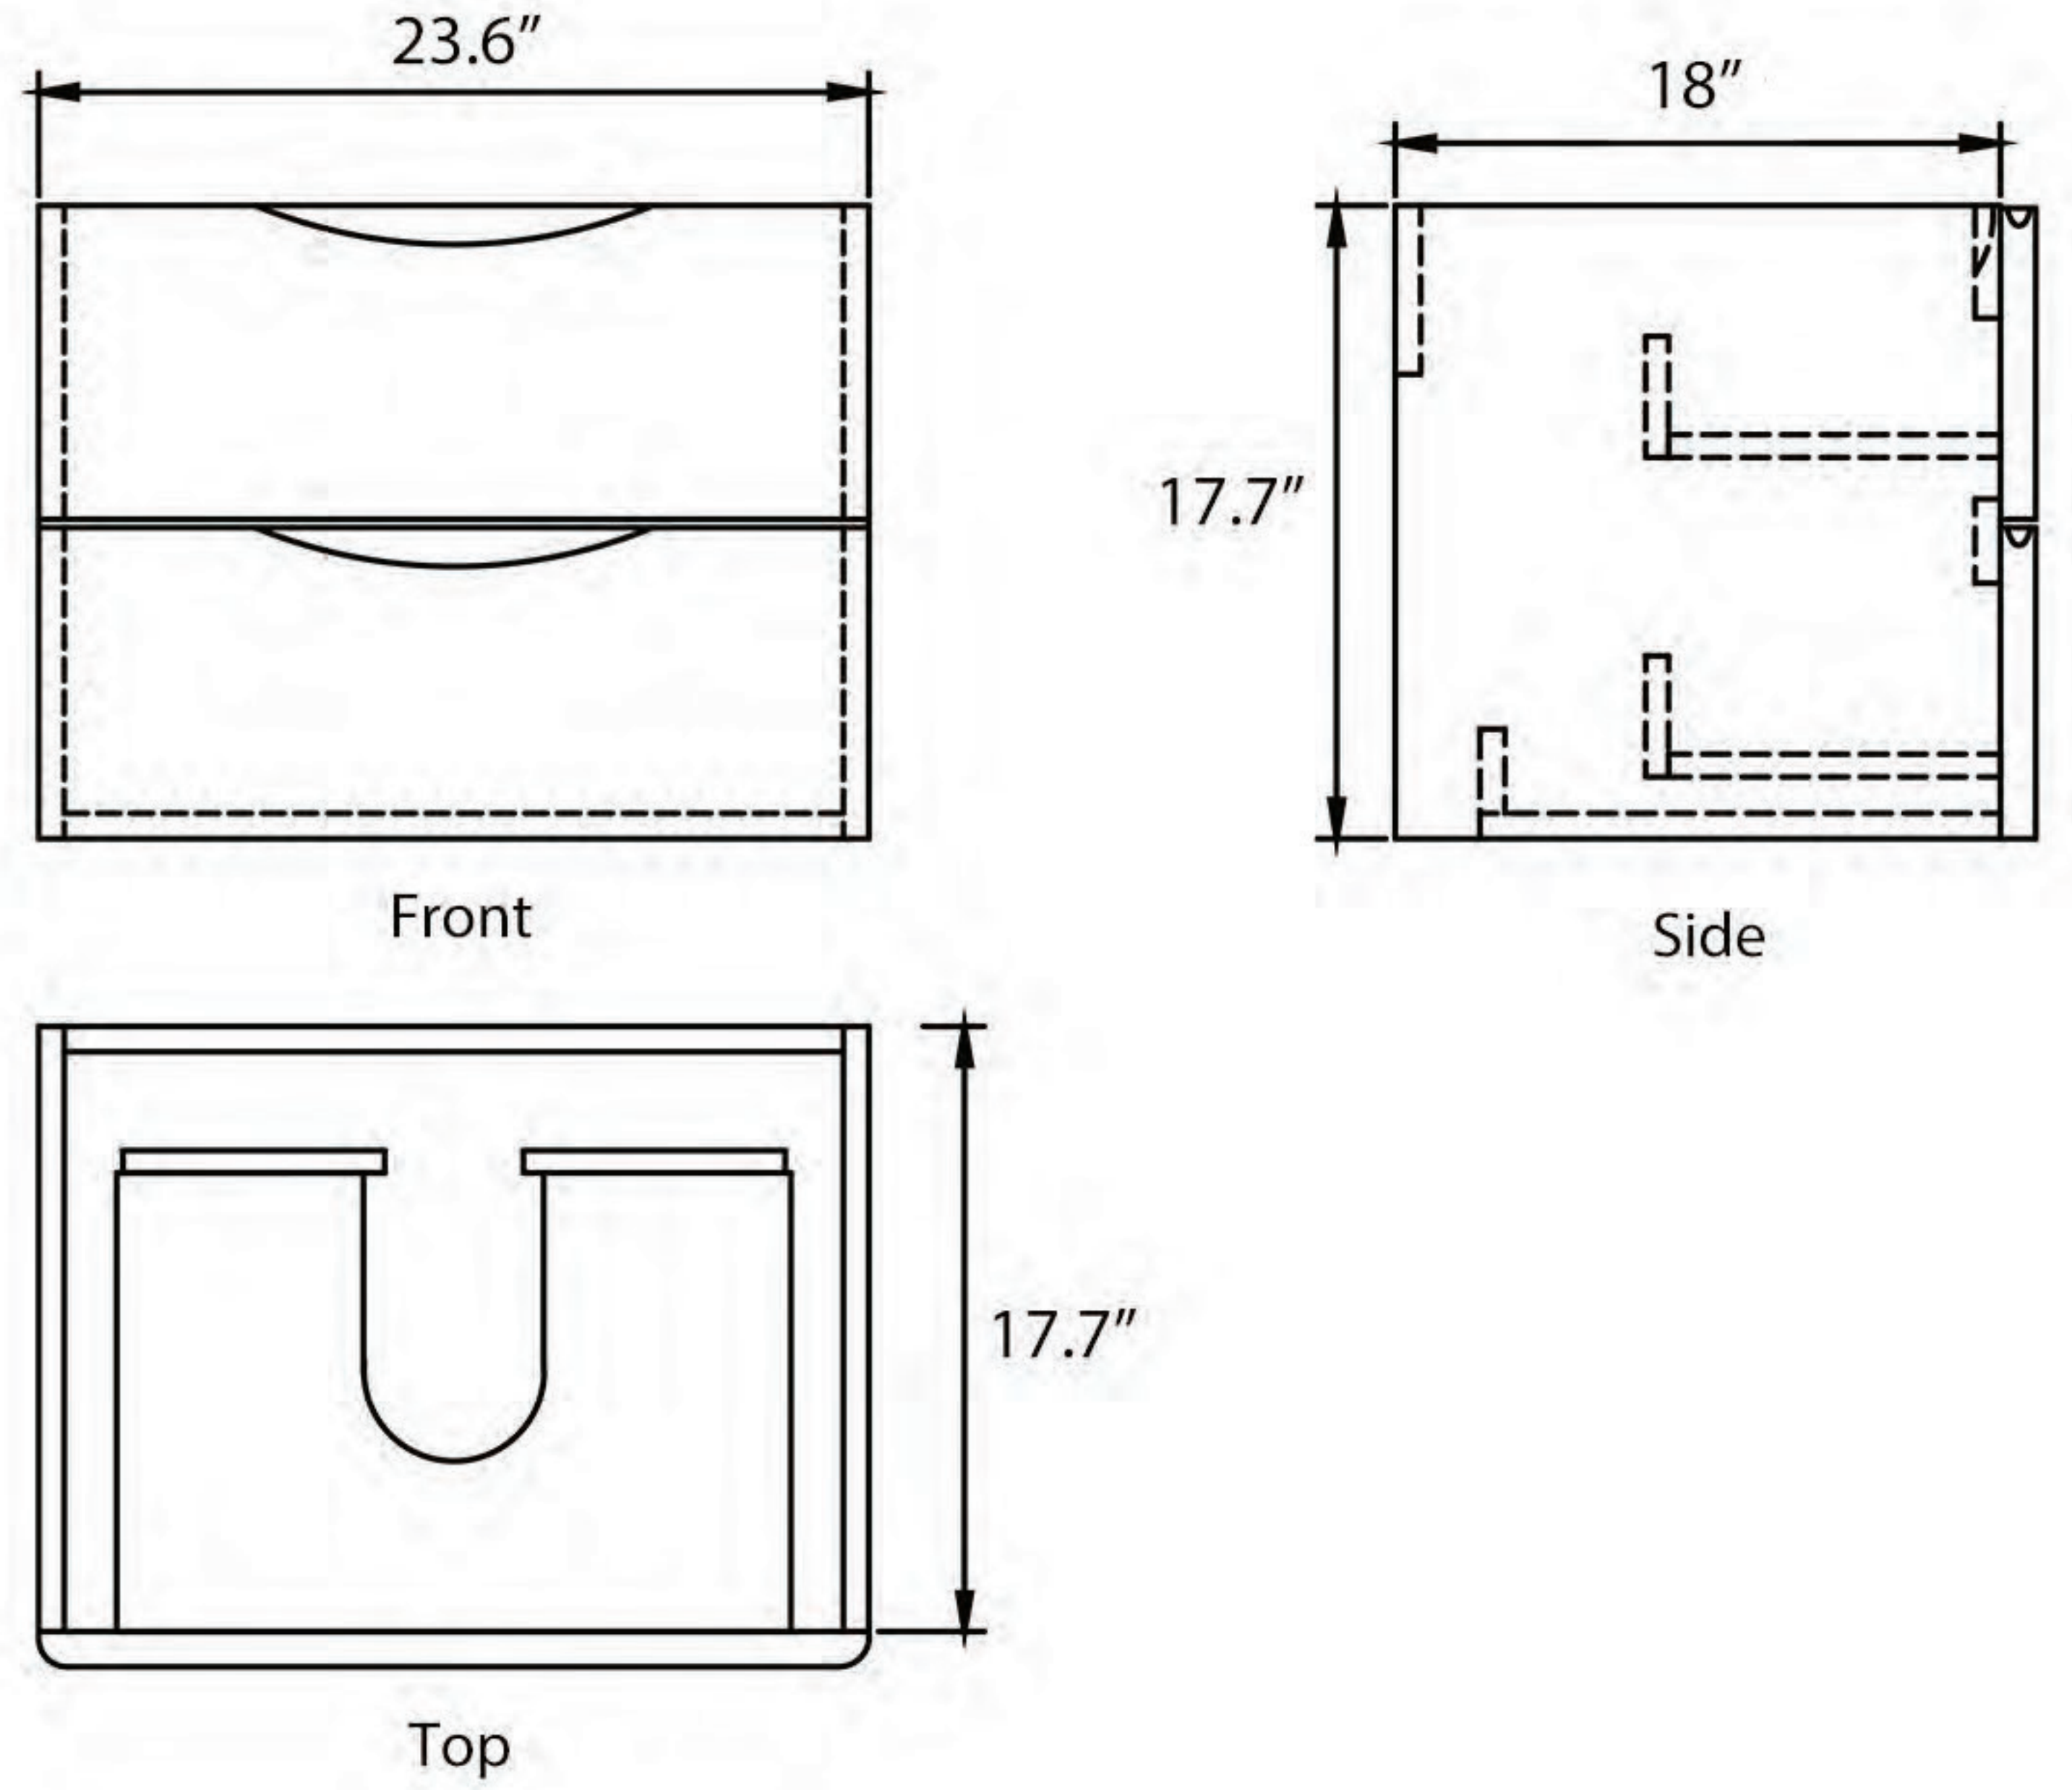

EC811-6 SET

Overall Size (L x W x H)

Cabinet & Sink: 23.6" x 18" x 19.5"

Cabinet: 23.6" x 18" x 17.7"

Sink: 23.6" x 18" x 6.5"

Mirror: 21.7" x 5.5" x 27.6"

Side Cabinet: 13.8" x 11.8" x 30.25"

Cabinet & Sink

Cabinet

Sink

Mirror

Side Cabinet

EC811-8 SET

Overall Size (L x W x H)

Cabinet & Sink: 31.5" x 18" x 19.5"

Cabinet: 31.5" x 18" x 17.7"

Sink: 31.5" x 18" x 6.5"

Mirror: 30" x 5.5" x 27.6"

Cabinet & Sink

Cabinet

Sink

Mirror