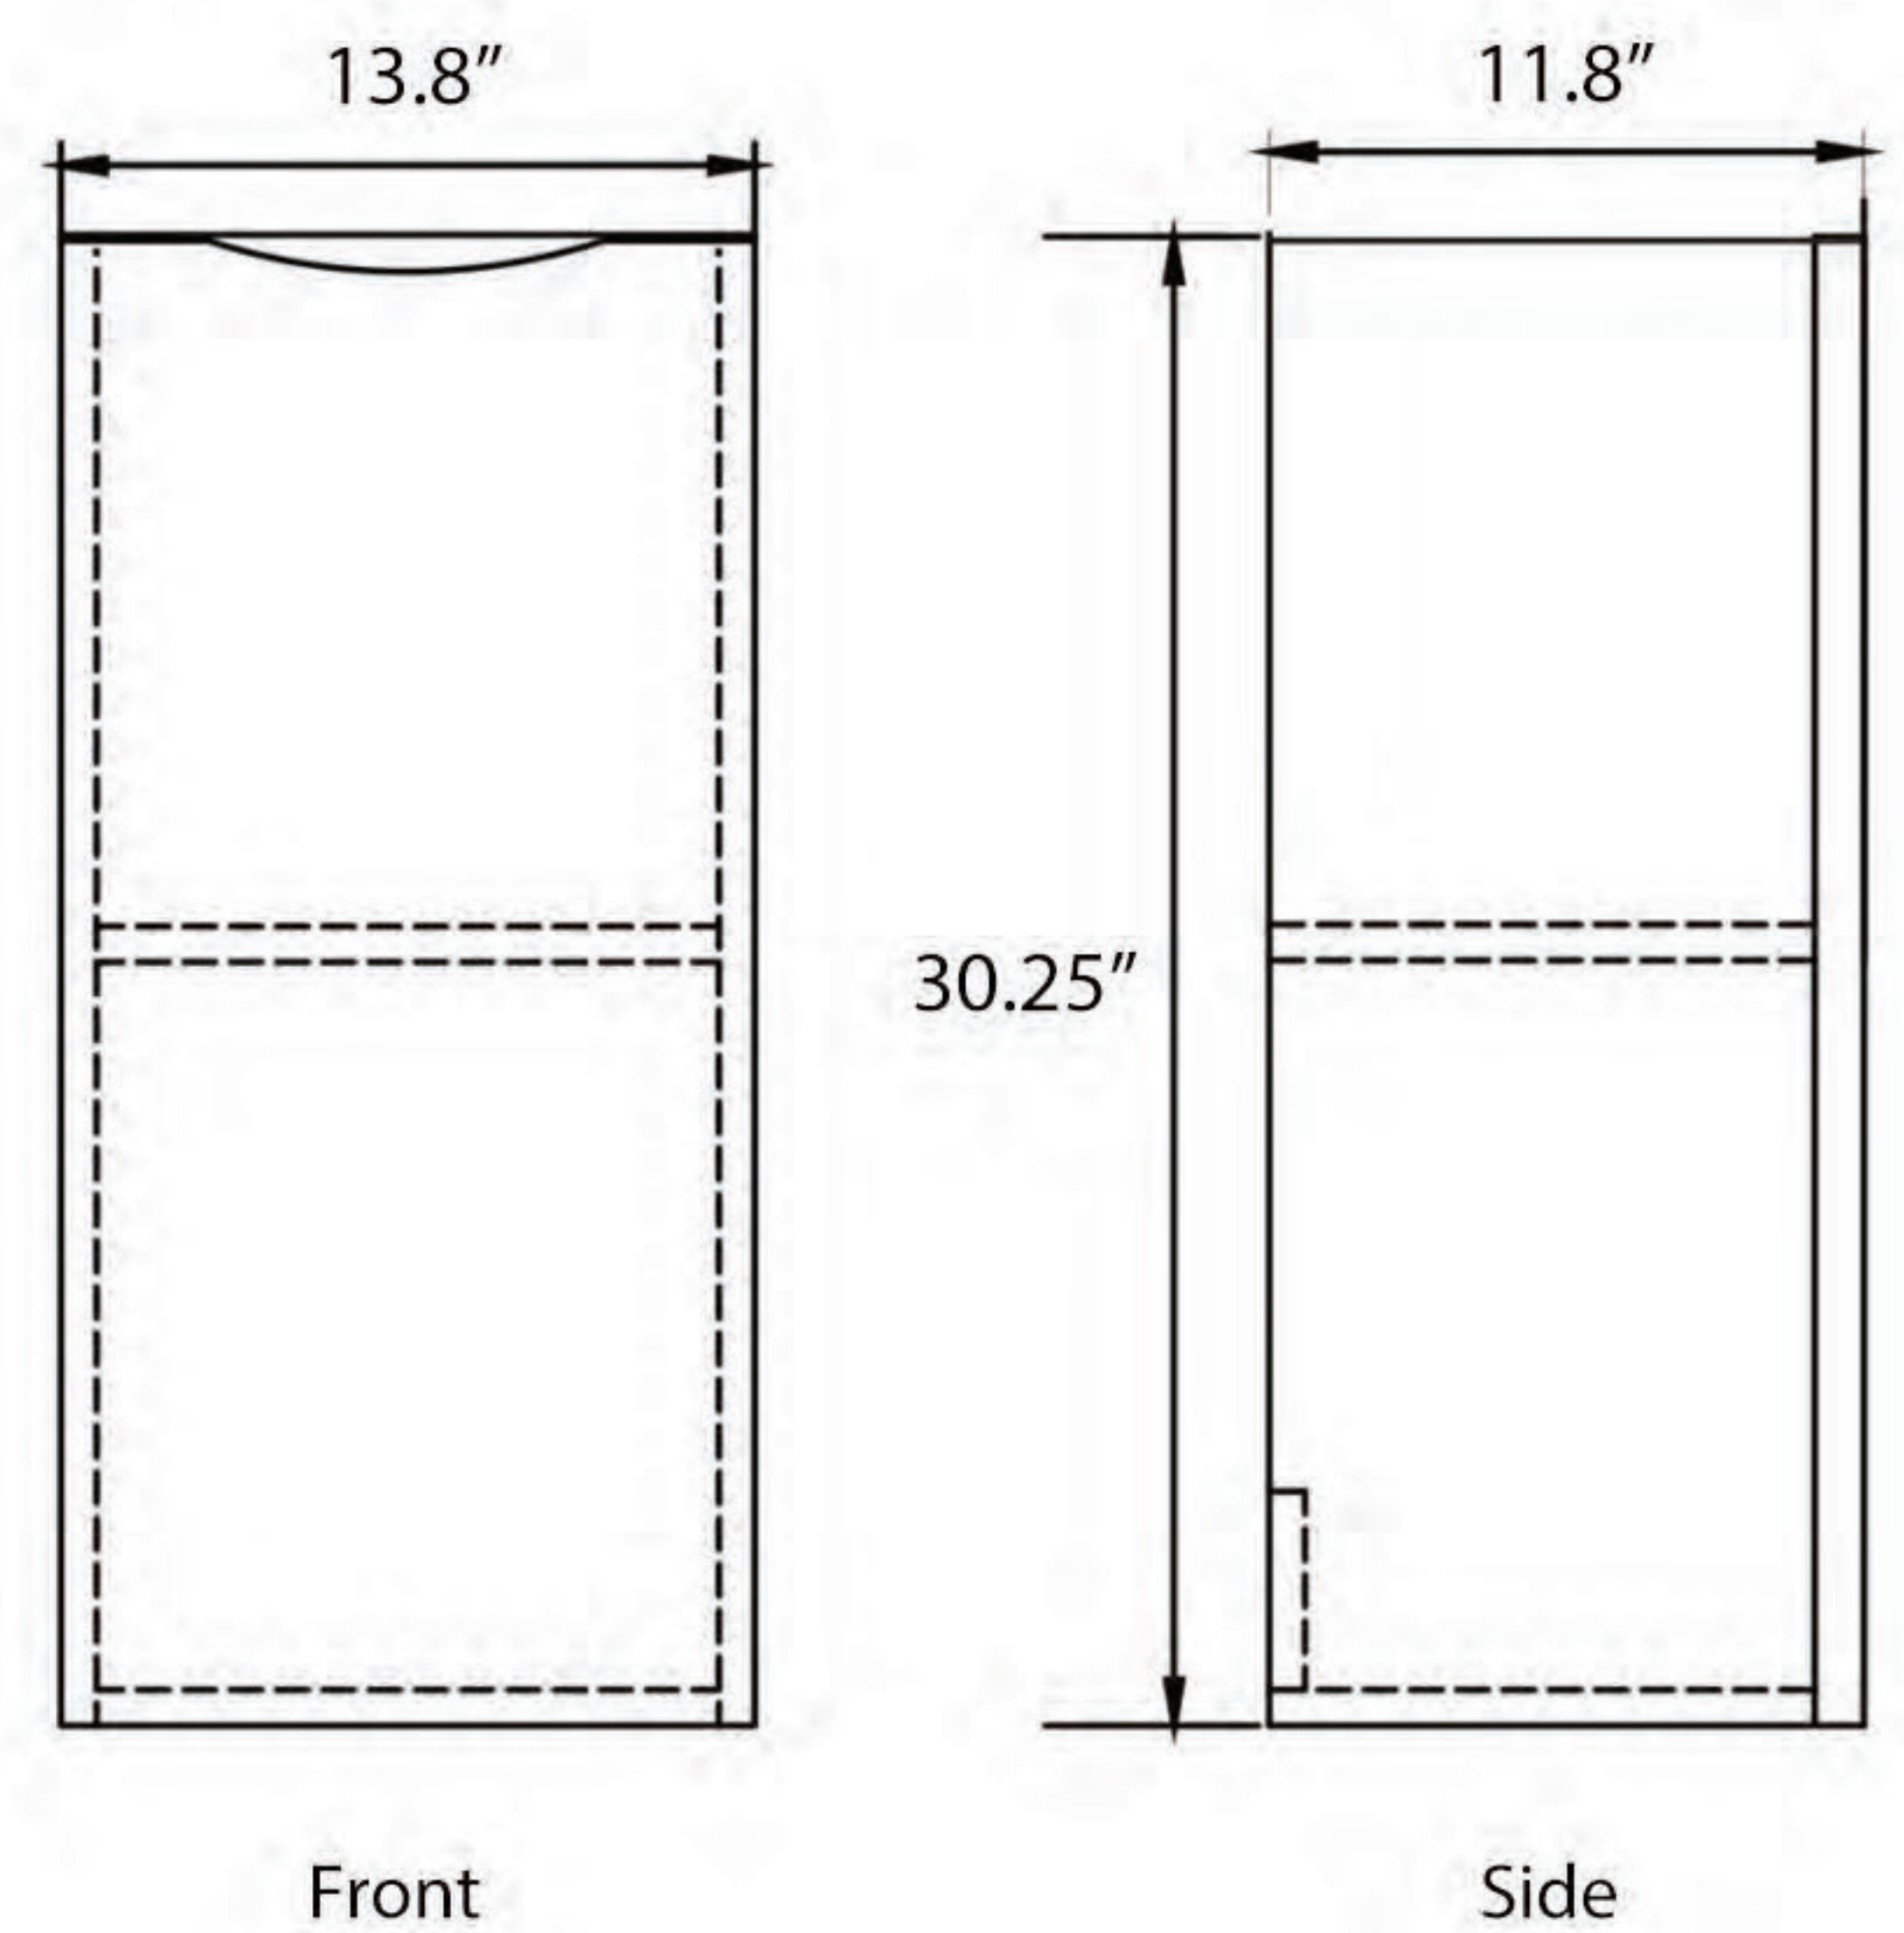

EC811-6 SET

Overall Size (L x W x H)

Cabinet & Sink: 23.6" x 18" x 19.5"

Cabinet: 23.6" x 18" x 17.7"

Sink: 23.6" x 18" x 6.5"

Mirror: 21.7" x 5.5" x 27.6"

Side Cabinet: 13.8" x 11.8" x 30.25"

Cabinet & Sink

Cabinet

Sink

Mirror

Side Cabinet

EC811-8 SET

Overall Size (L x W x H)

Cabinet & Sink: 31.5" x 18" x 19.5"

Cabinet: 31.5" x 18" x 17.7"

Sink: 31.5" x 18" x 6.5"

Mirror: 30" x 5.5" x 27.6"

Cabinet & Sink

Cabinet

Sink

Mirror