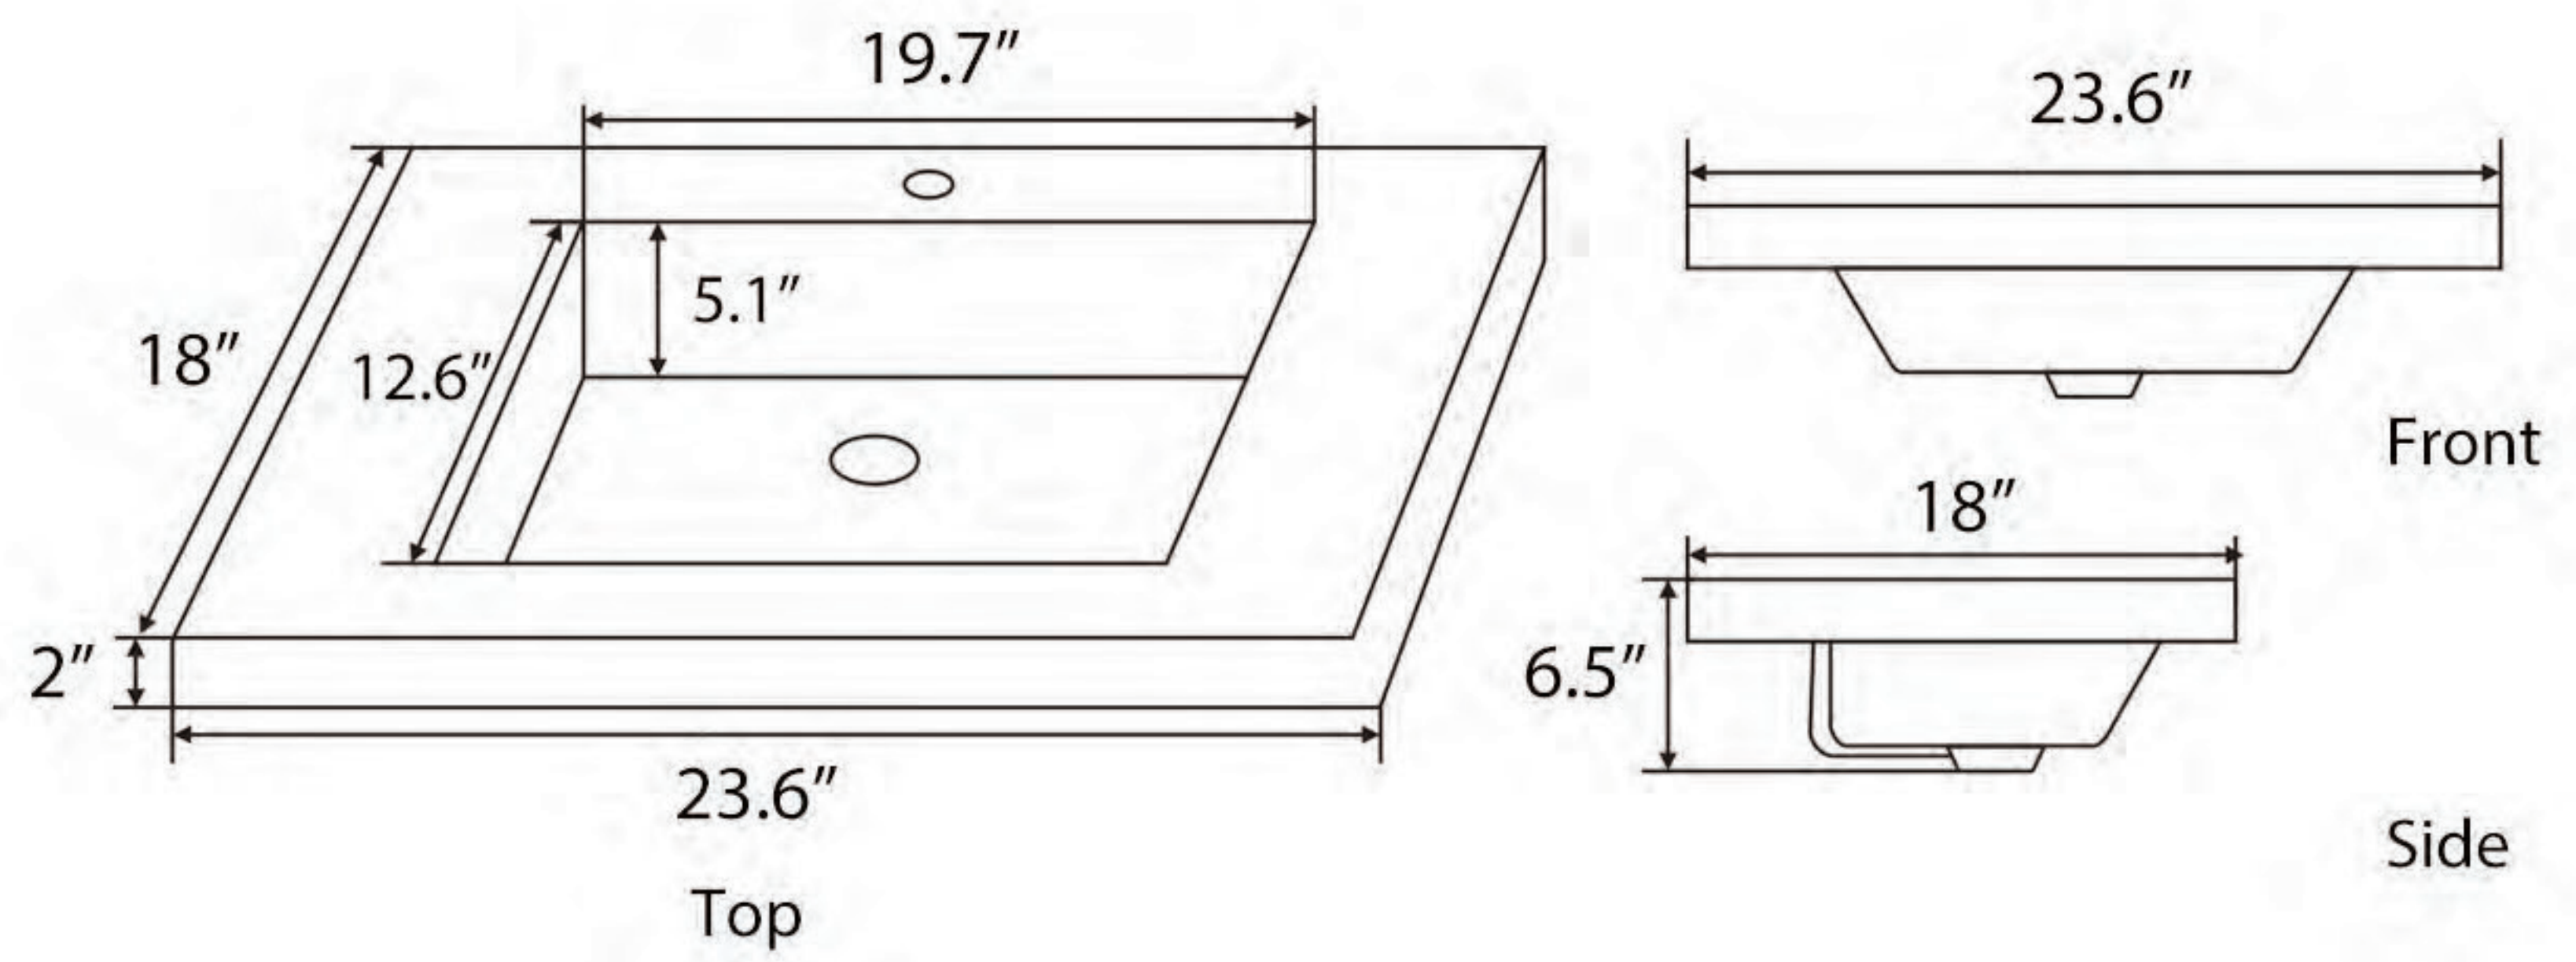

EC811-6 SET

Overall Size (L x W x H)

Cabinet & Sink: 23.6" x 18" x 19.5"

Cabinet: 23.6" x 18" x 17.7"

Sink: 23.6" x 18" x 6.5"

Mirror: 21.7" x 5.5" x 27.6"

Side Cabinet: 13.8" x 11.8" x 30.25"

Cabinet & Sink

Cabinet

Sink

Mirror

Side Cabinet

EC811-8 SET

Overall Size (L x W x H)

Cabinet & Sink: 31.5" x 18" x 19.5"

Cabinet: 31.5" x 18" x 17.7"

Sink: 31.5" x 18" x 6.5"

Mirror: 30" x 5.5" x 27.6"

Cabinet & Sink

Cabinet

Sink

Mirror