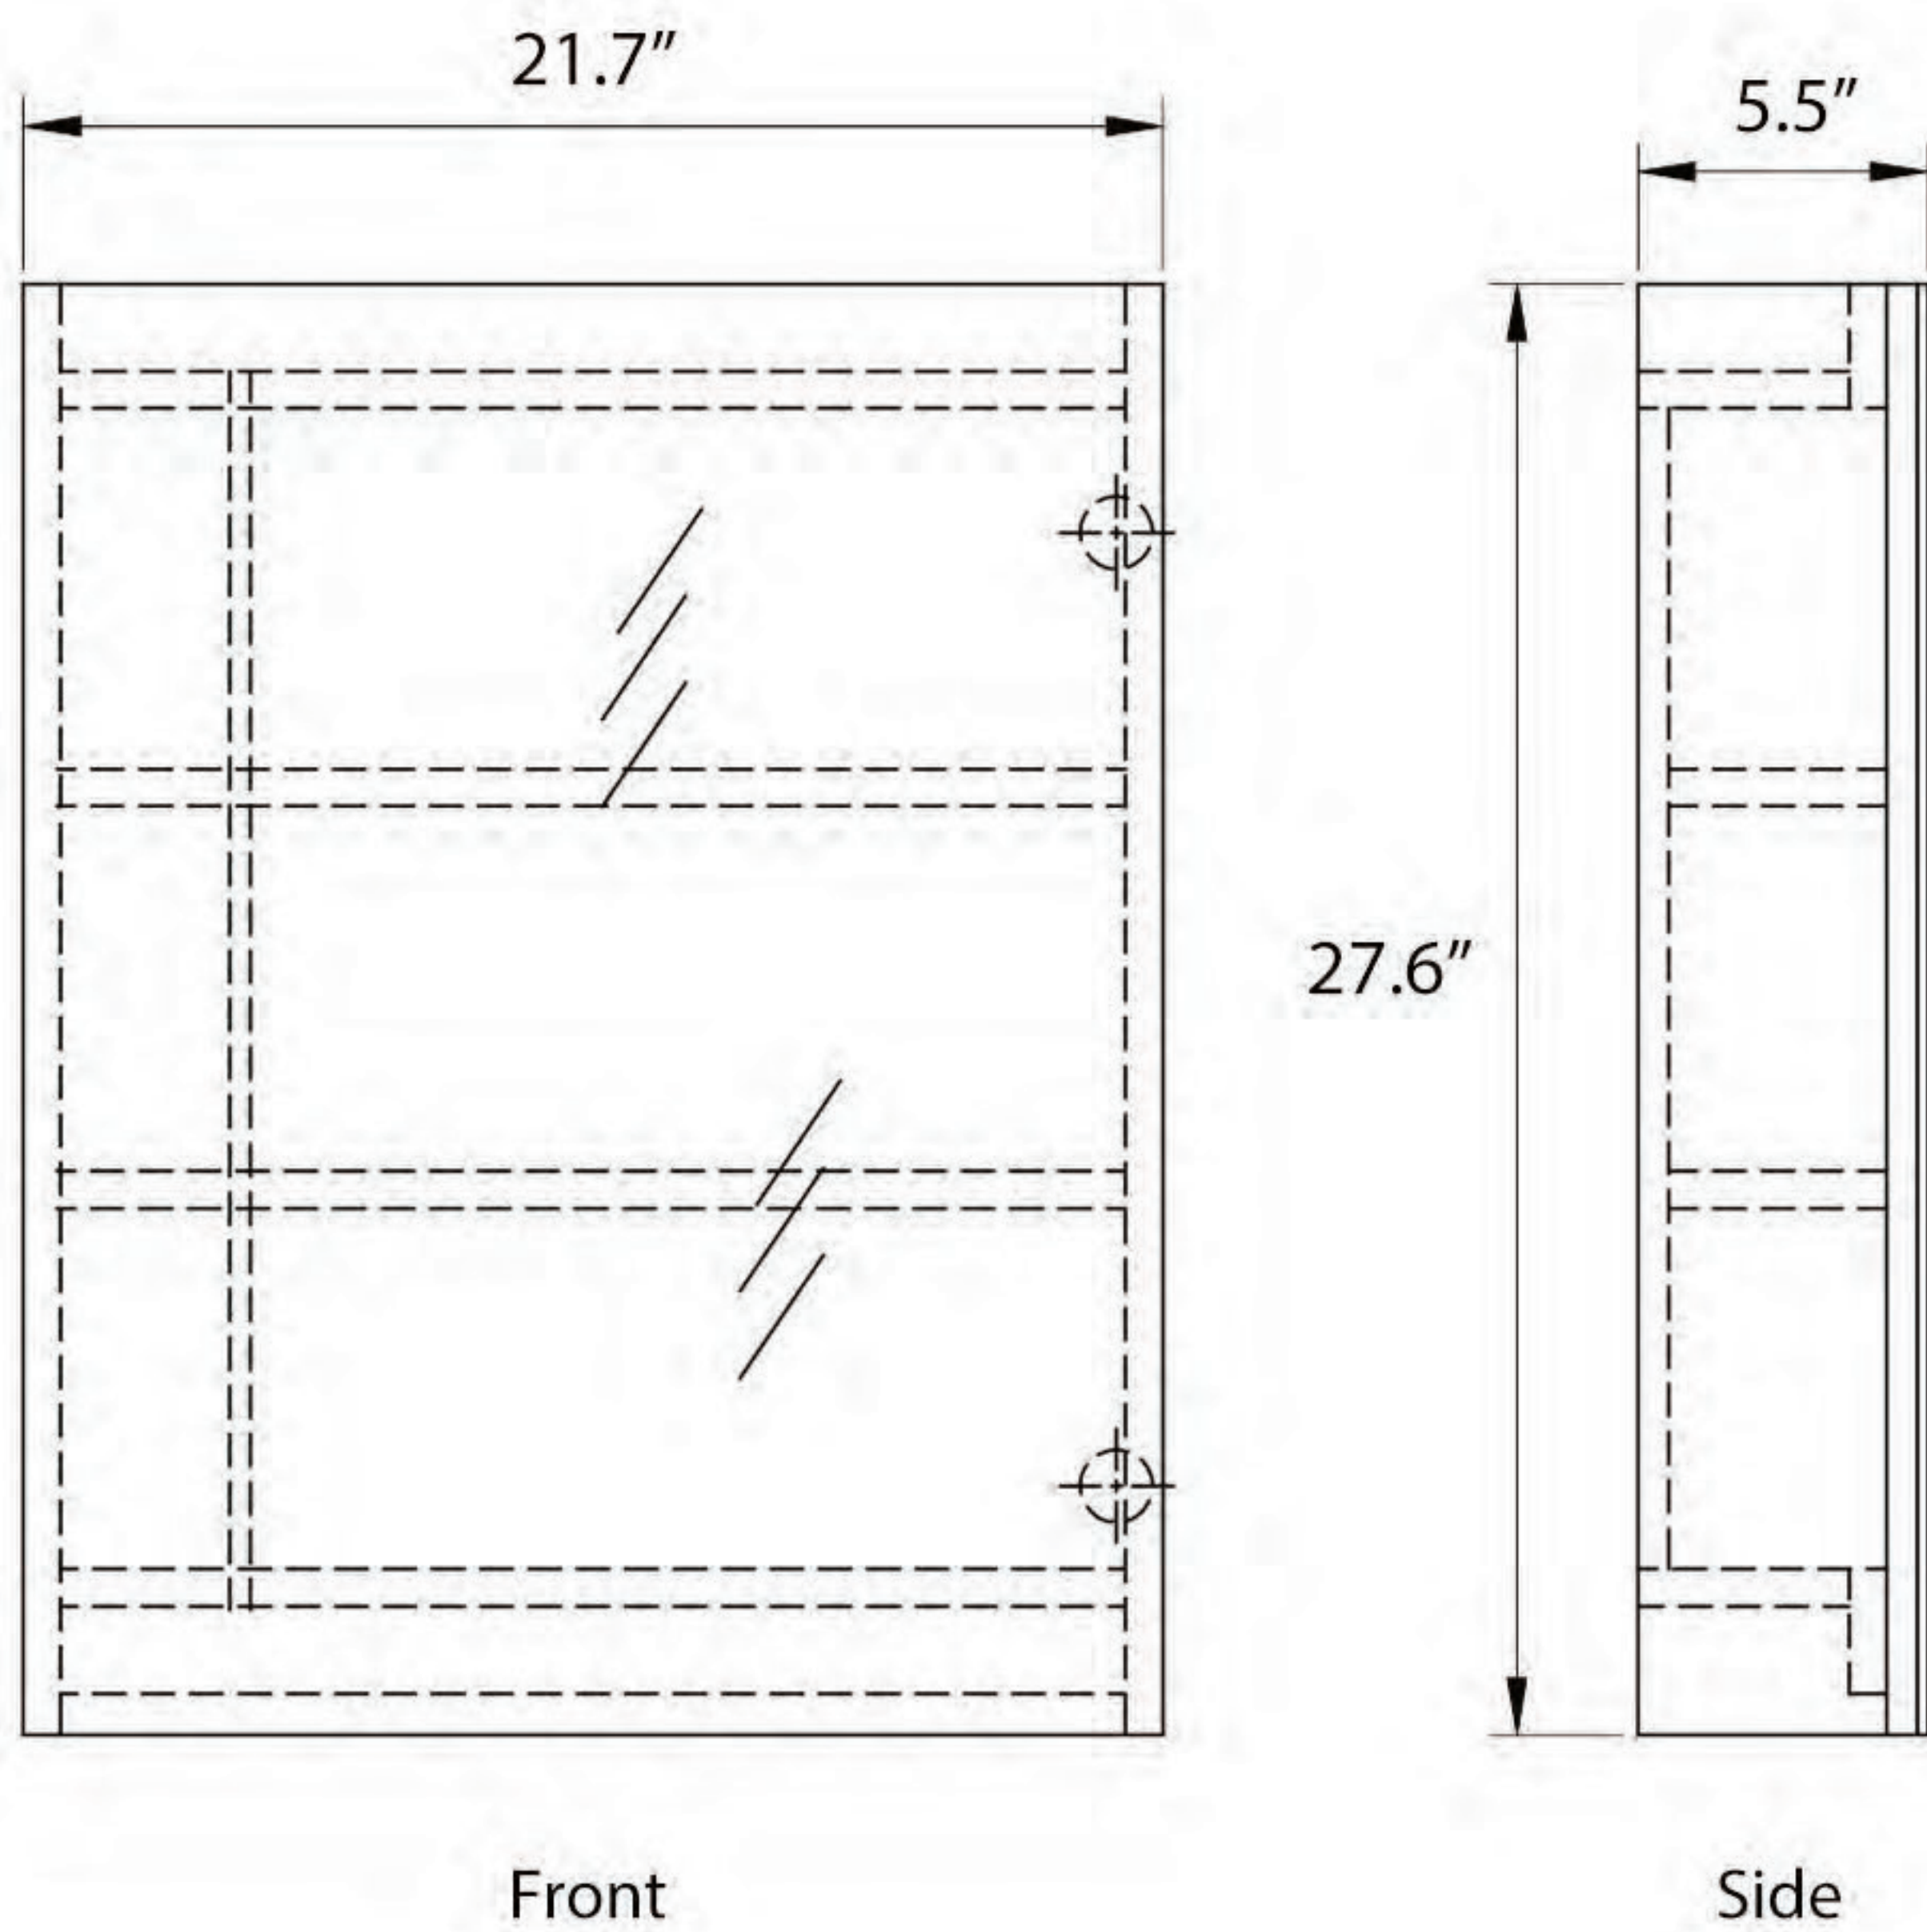

EC811-6 SET

Overall Size (L x W x H)

Cabinet & Sink: 23.6" x 18" x 19.5"

Cabinet: 23.6" x 18" x 17.7"

Sink: 23.6" x 18" x 6.5"

Mirror: 21.7" x 5.5" x 27.6"

Side Cabinet: 13.8" x 11.8" x 30.25"

Cabinet & Sink

Cabinet

Sink

Mirror

Side Cabinet

EC811-8 SET

Overall Size (L x W x H)

Cabinet & Sink: 31.5" x 18" x 19.5"

Cabinet: 31.5" x 18" x 17.7"

Sink: 31.5" x 18" x 6.5"

Mirror: 30" x 5.5" x 27.6"

Cabinet & Sink

Cabinet

Sink

Mirror