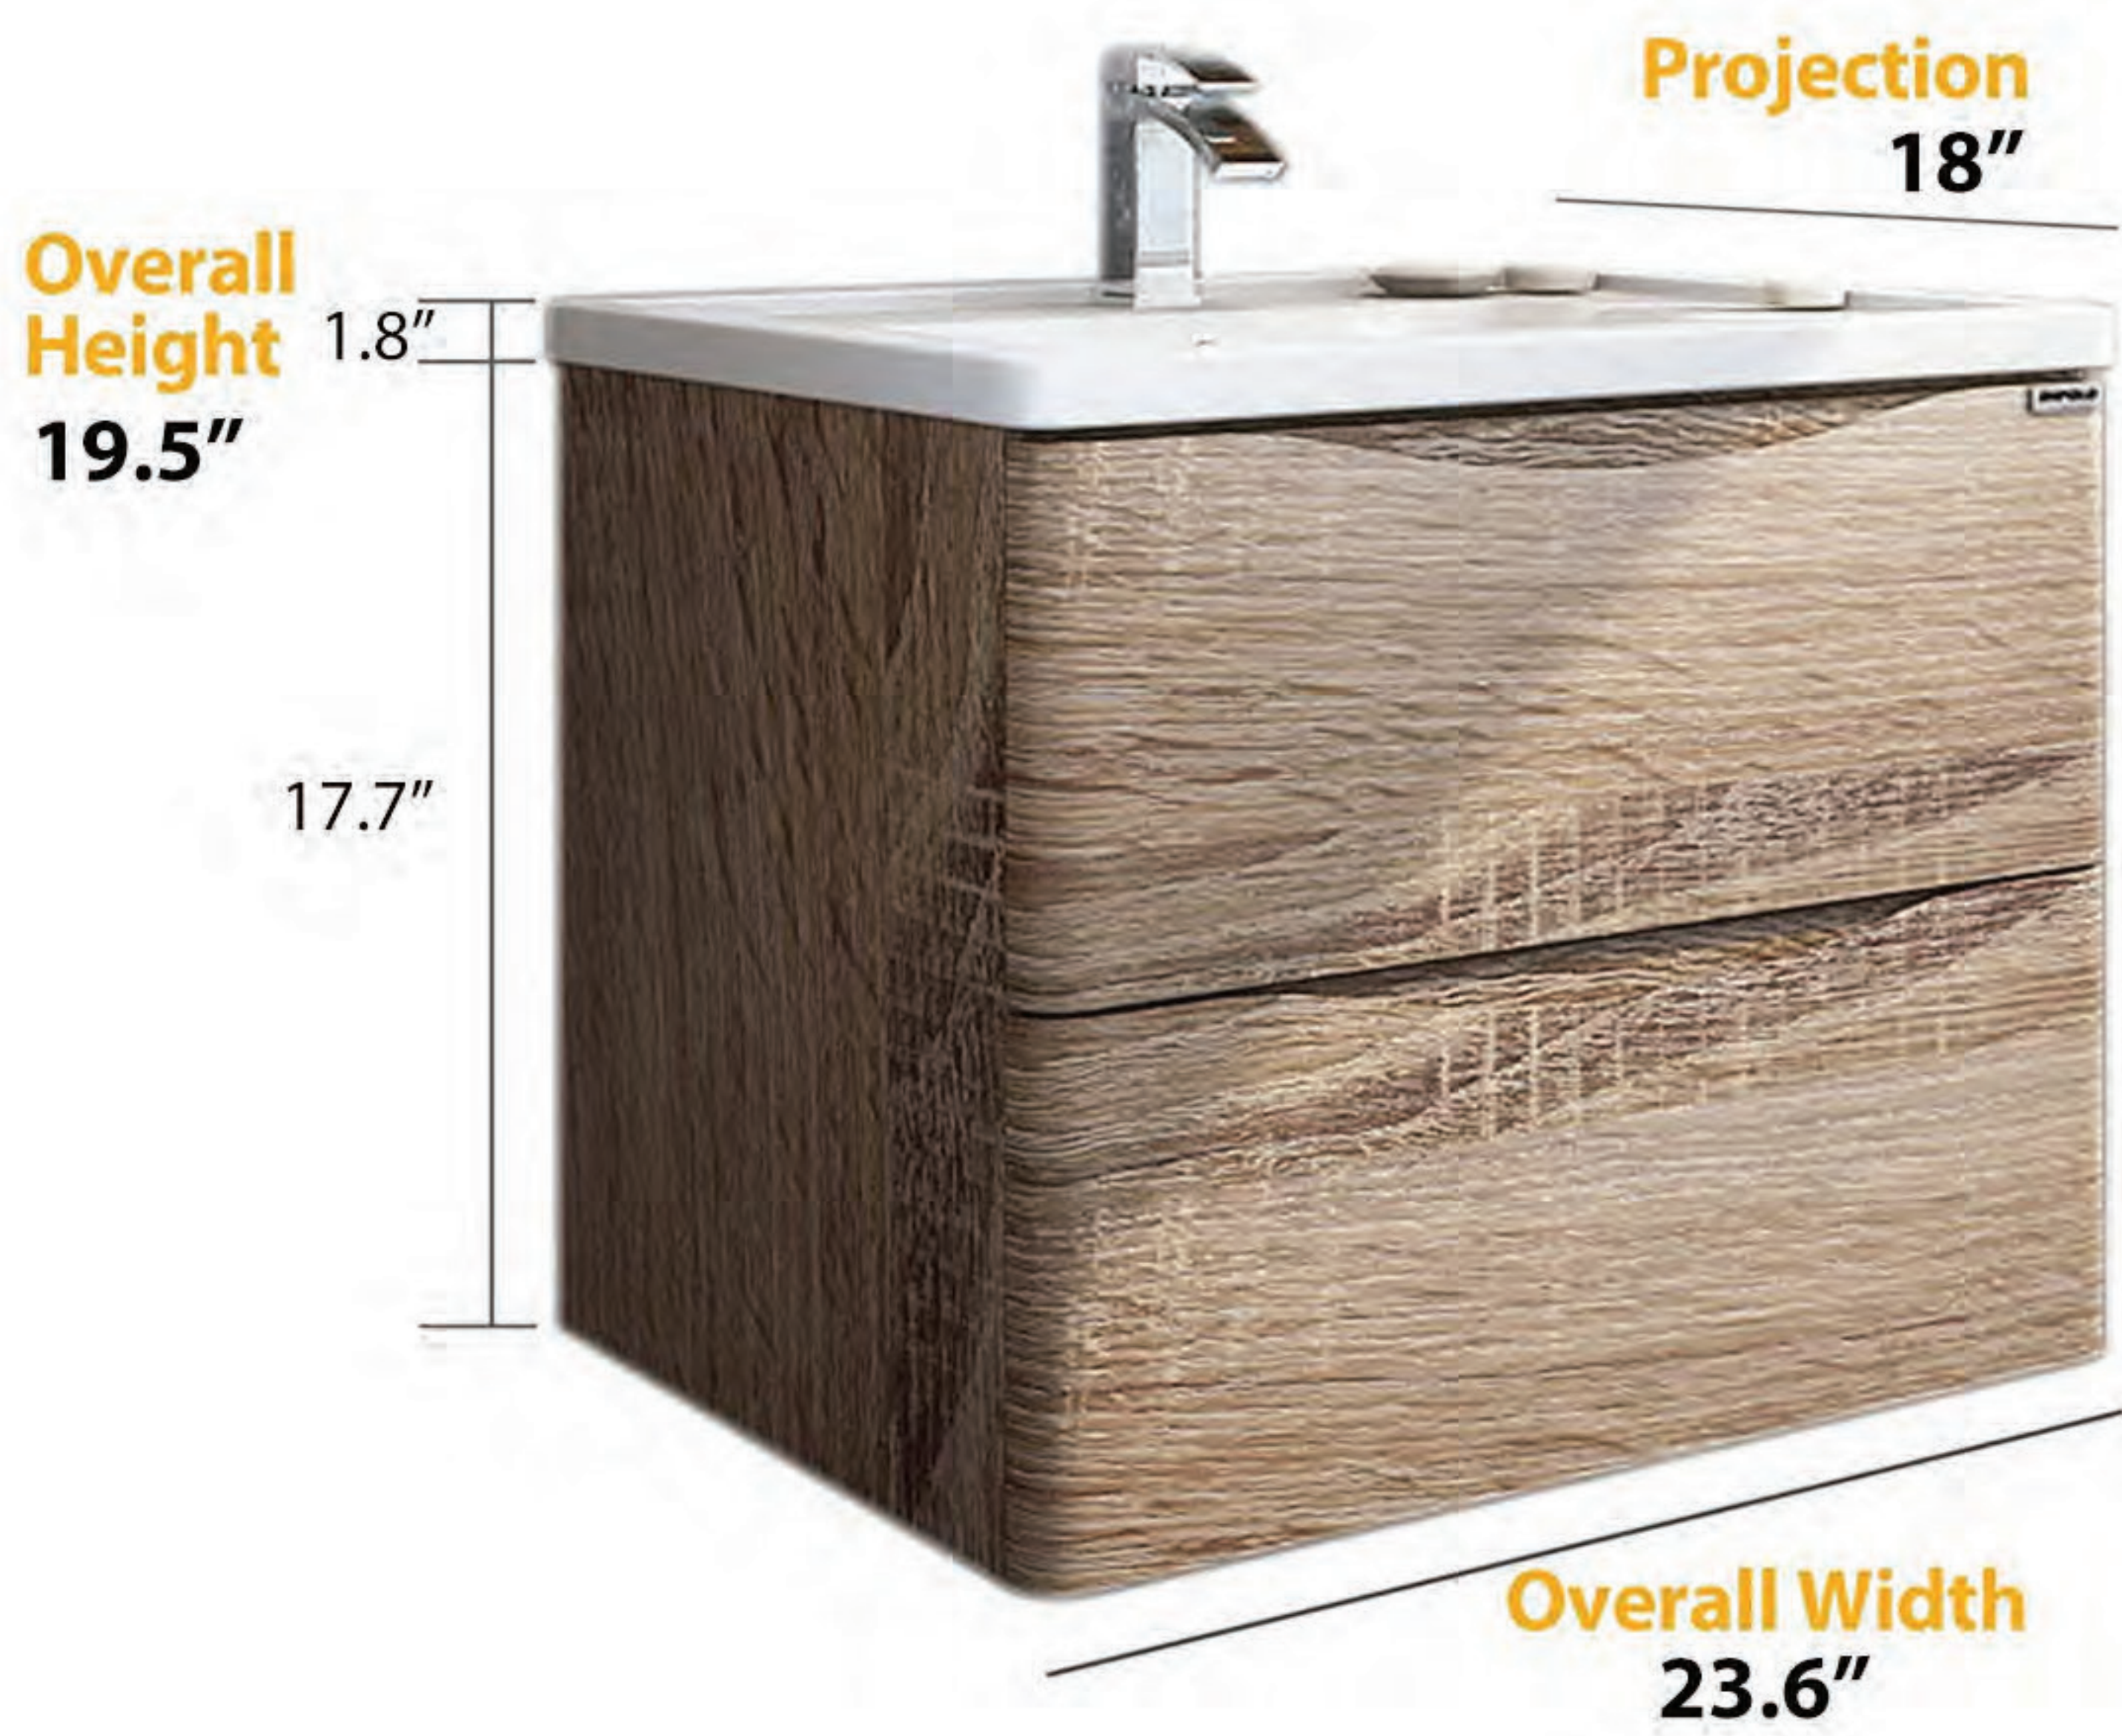

EC811-6 SET

Overall Size (L x W x H)

Cabinet & Sink: 23.6" x 18" x 19.5"

Cabinet: 23.6" x 18" x 17.7"

Sink: 23.6" x 18" x 6.5"

Mirror: 21.7" x 5.5" x 27.6"

Side Cabinet: 13.8" x 11.8" x 30.25"

Cabinet & Sink

Cabinet

Sink

Mirror

Side Cabinet

EC811-8 SET

Overall Size (L x W x H)

Cabinet & Sink: 31.5" x 18" x 19.5"

Cabinet: 31.5" x 18" x 17.7"

Sink: 31.5" x 18" x 6.5"

Mirror: 30" x 5.5" x 27.6"

Cabinet & Sink

Cabinet

Sink

Mirror