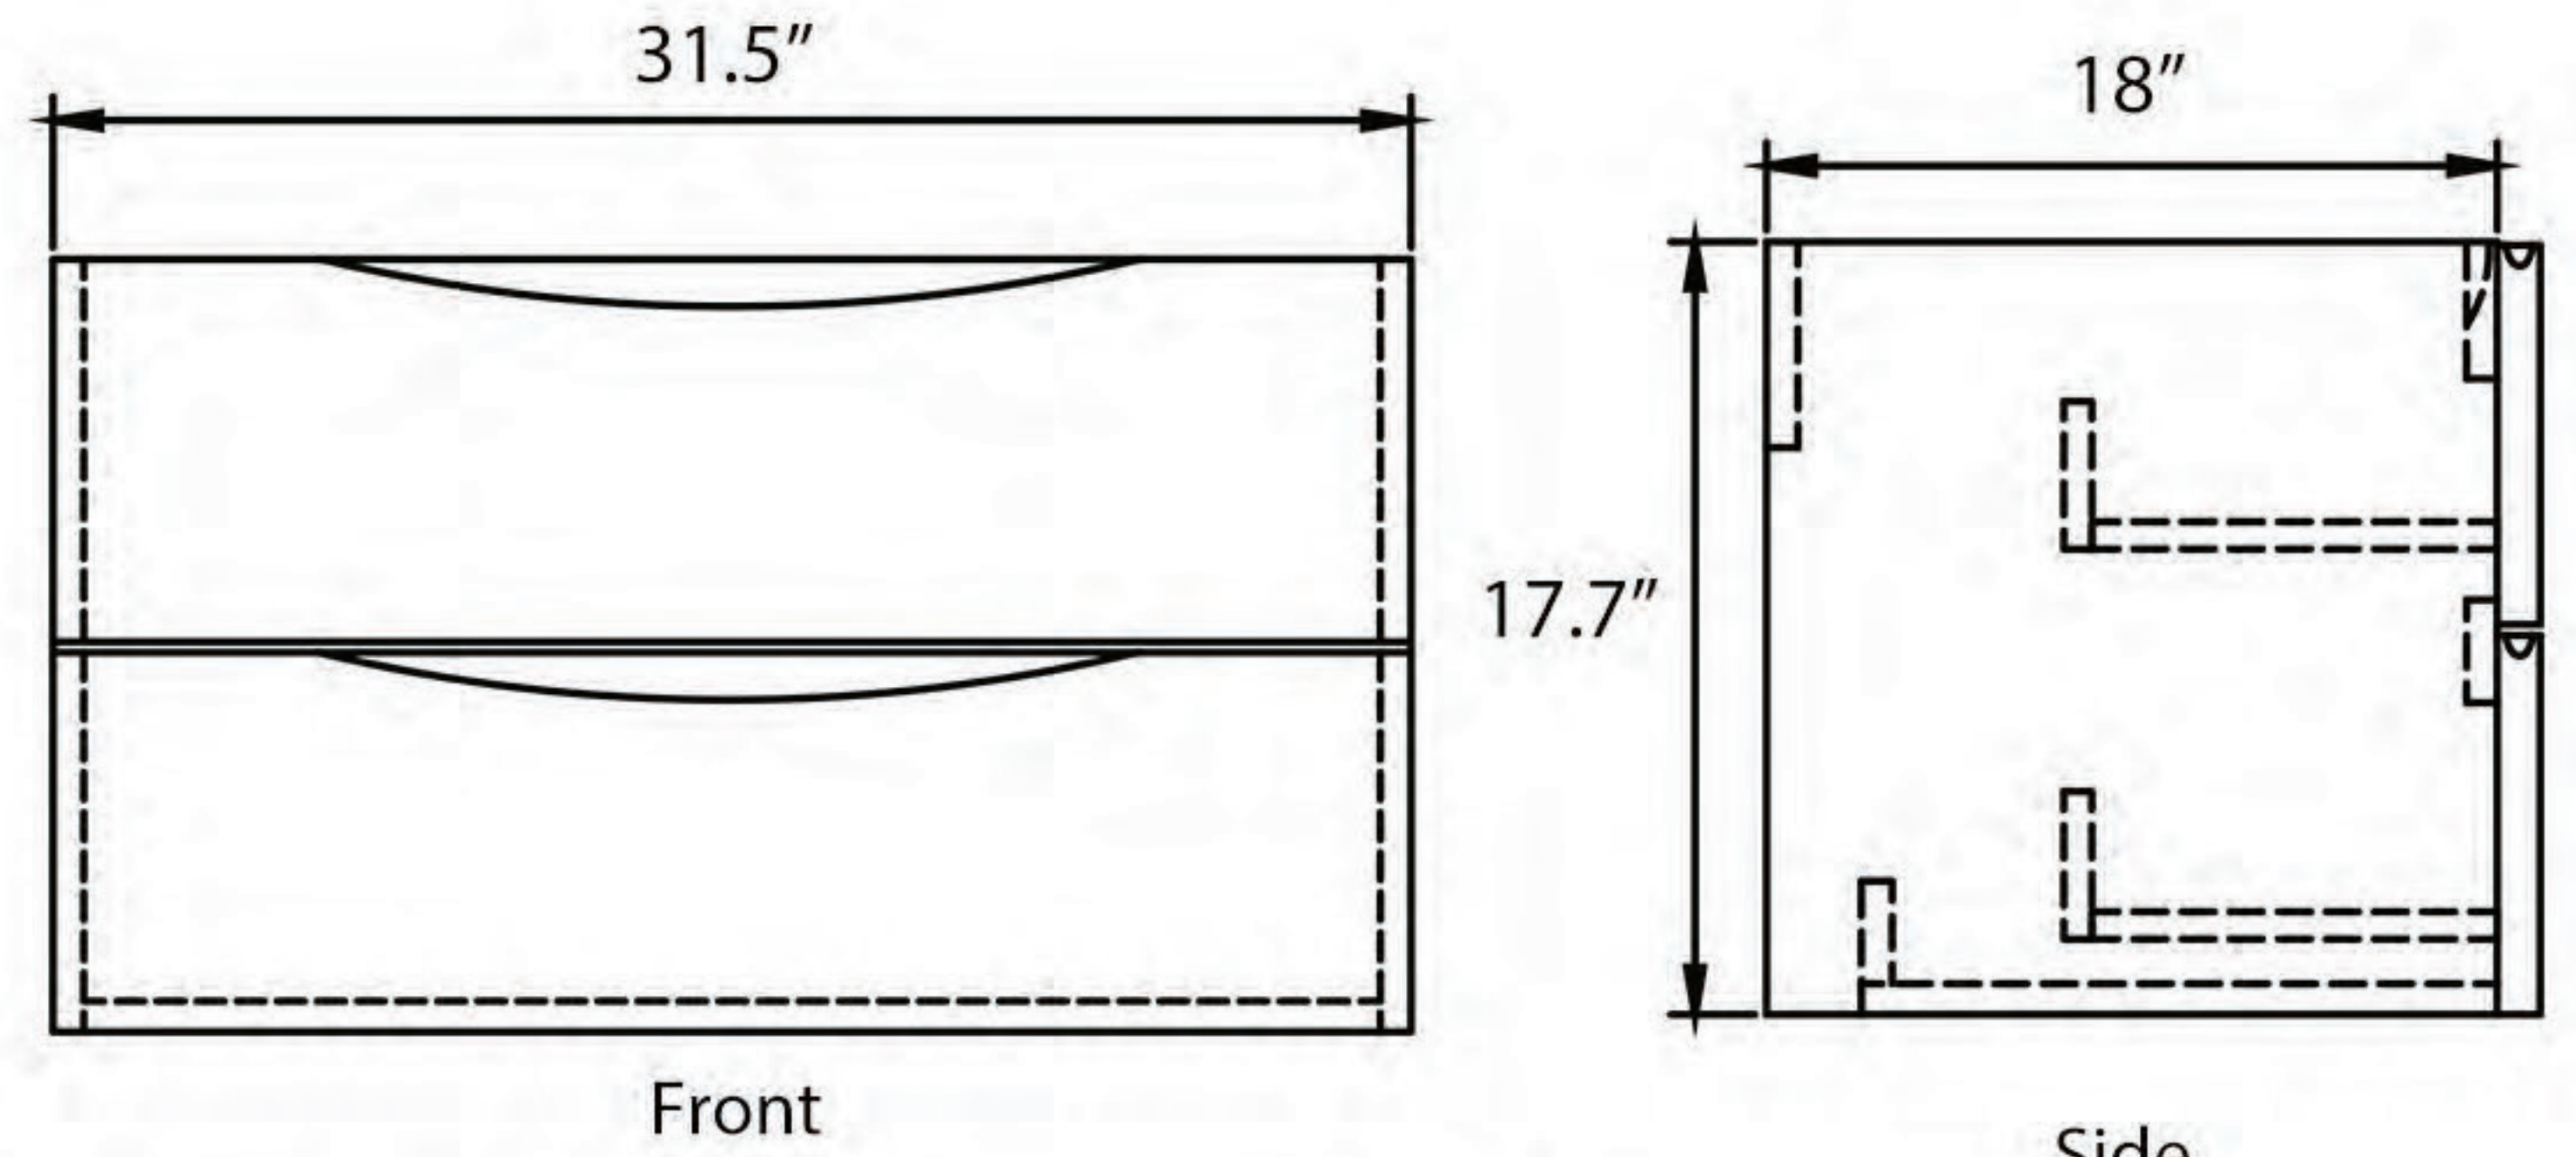

EC811-6 SET

Overall Size (L x W x H)

Cabinet & Sink: 23.6" x 18" x 19.5"

Cabinet: 23.6" x 18" x 17.7"

Sink: 23.6" x 18" x 6.5"

Mirror: 21.7" x 5.5" x 27.6"

Side Cabinet: 13.8" x 11.8" x 30.25"

Cabinet & Sink

Cabinet

Sink

Mirror

Side Cabinet

EC811-8 SET

Overall Size (L x W x H)

Cabinet & Sink: 31.5" x 18" x 19.5"

Cabinet: 31.5" x 18" x 17.7"

Sink: 31.5" x 18" x 6.5"

Mirror: 30" x 5.5" x 27.6"

Cabinet & Sink

Cabinet

Sink

Mirror