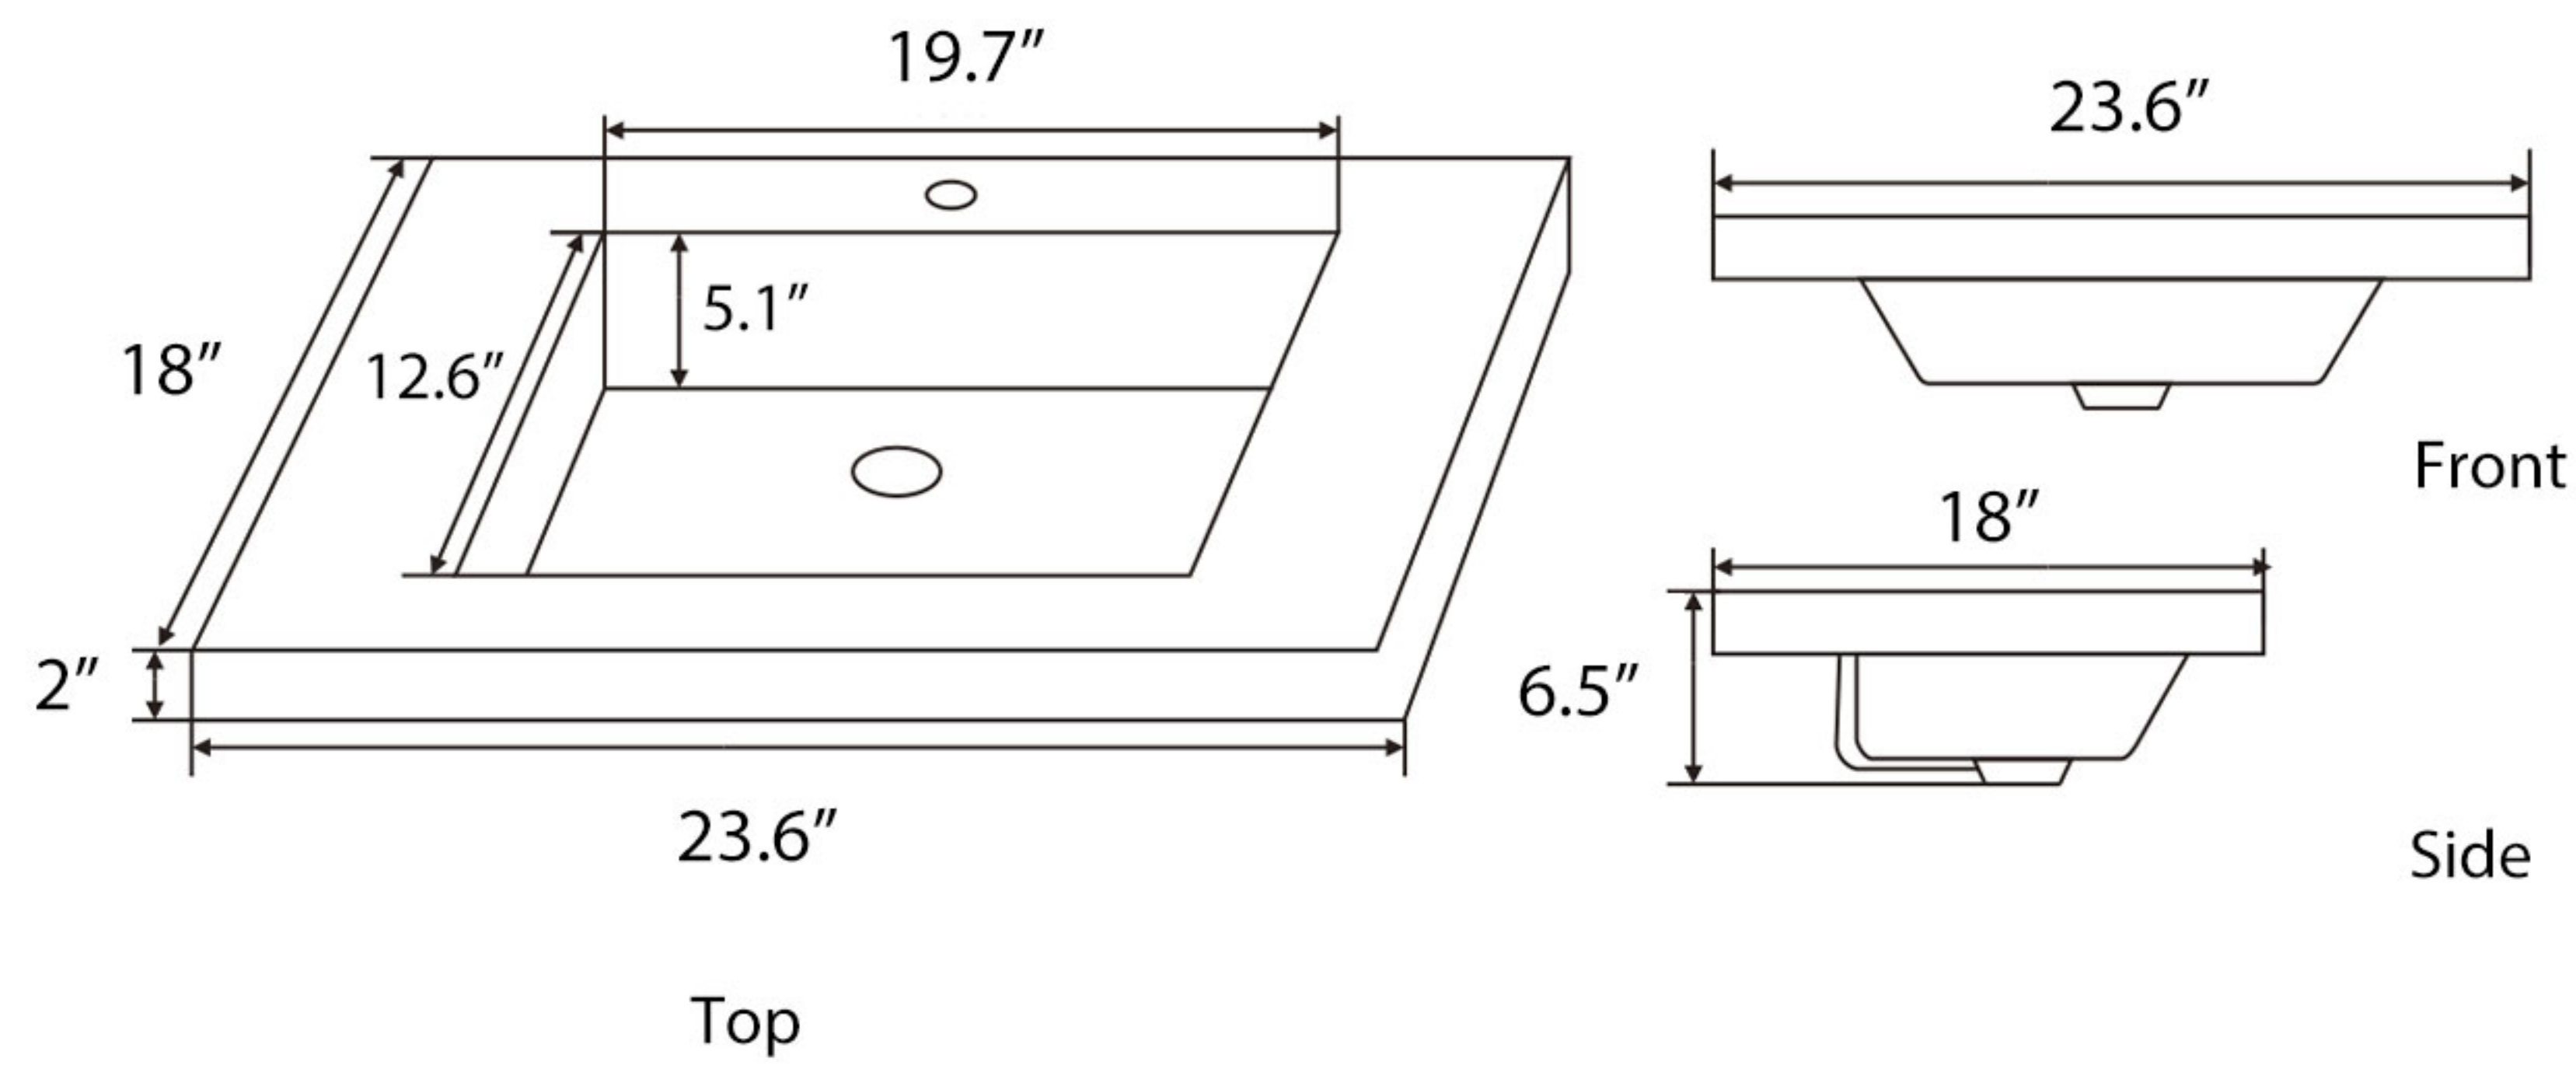

EC810 SERIES

EC810-6 SET

Overall Size (L x W x H)

Cabinet & Sink: 23.6" x 18" x 21"

Cabinet: 23.2" x 18" x 19"

Sink: 23.6" x 18" x 6.5"

Mirror: 21.7" x 5.5" x 27.6"

Cabinet & Sink

Cabinet

Sink

Mirror

EC810 SERIES

EC810-8 SET

Overall Size (L x W x H)

Cabinet & Sink: 31.5" x 18" x 21"

Cabinet: 31.1" x 18" x 21.7"

Sink: 31.5" x 18" x 6.5"

Cabinet & Sink

Cabinet

Sink