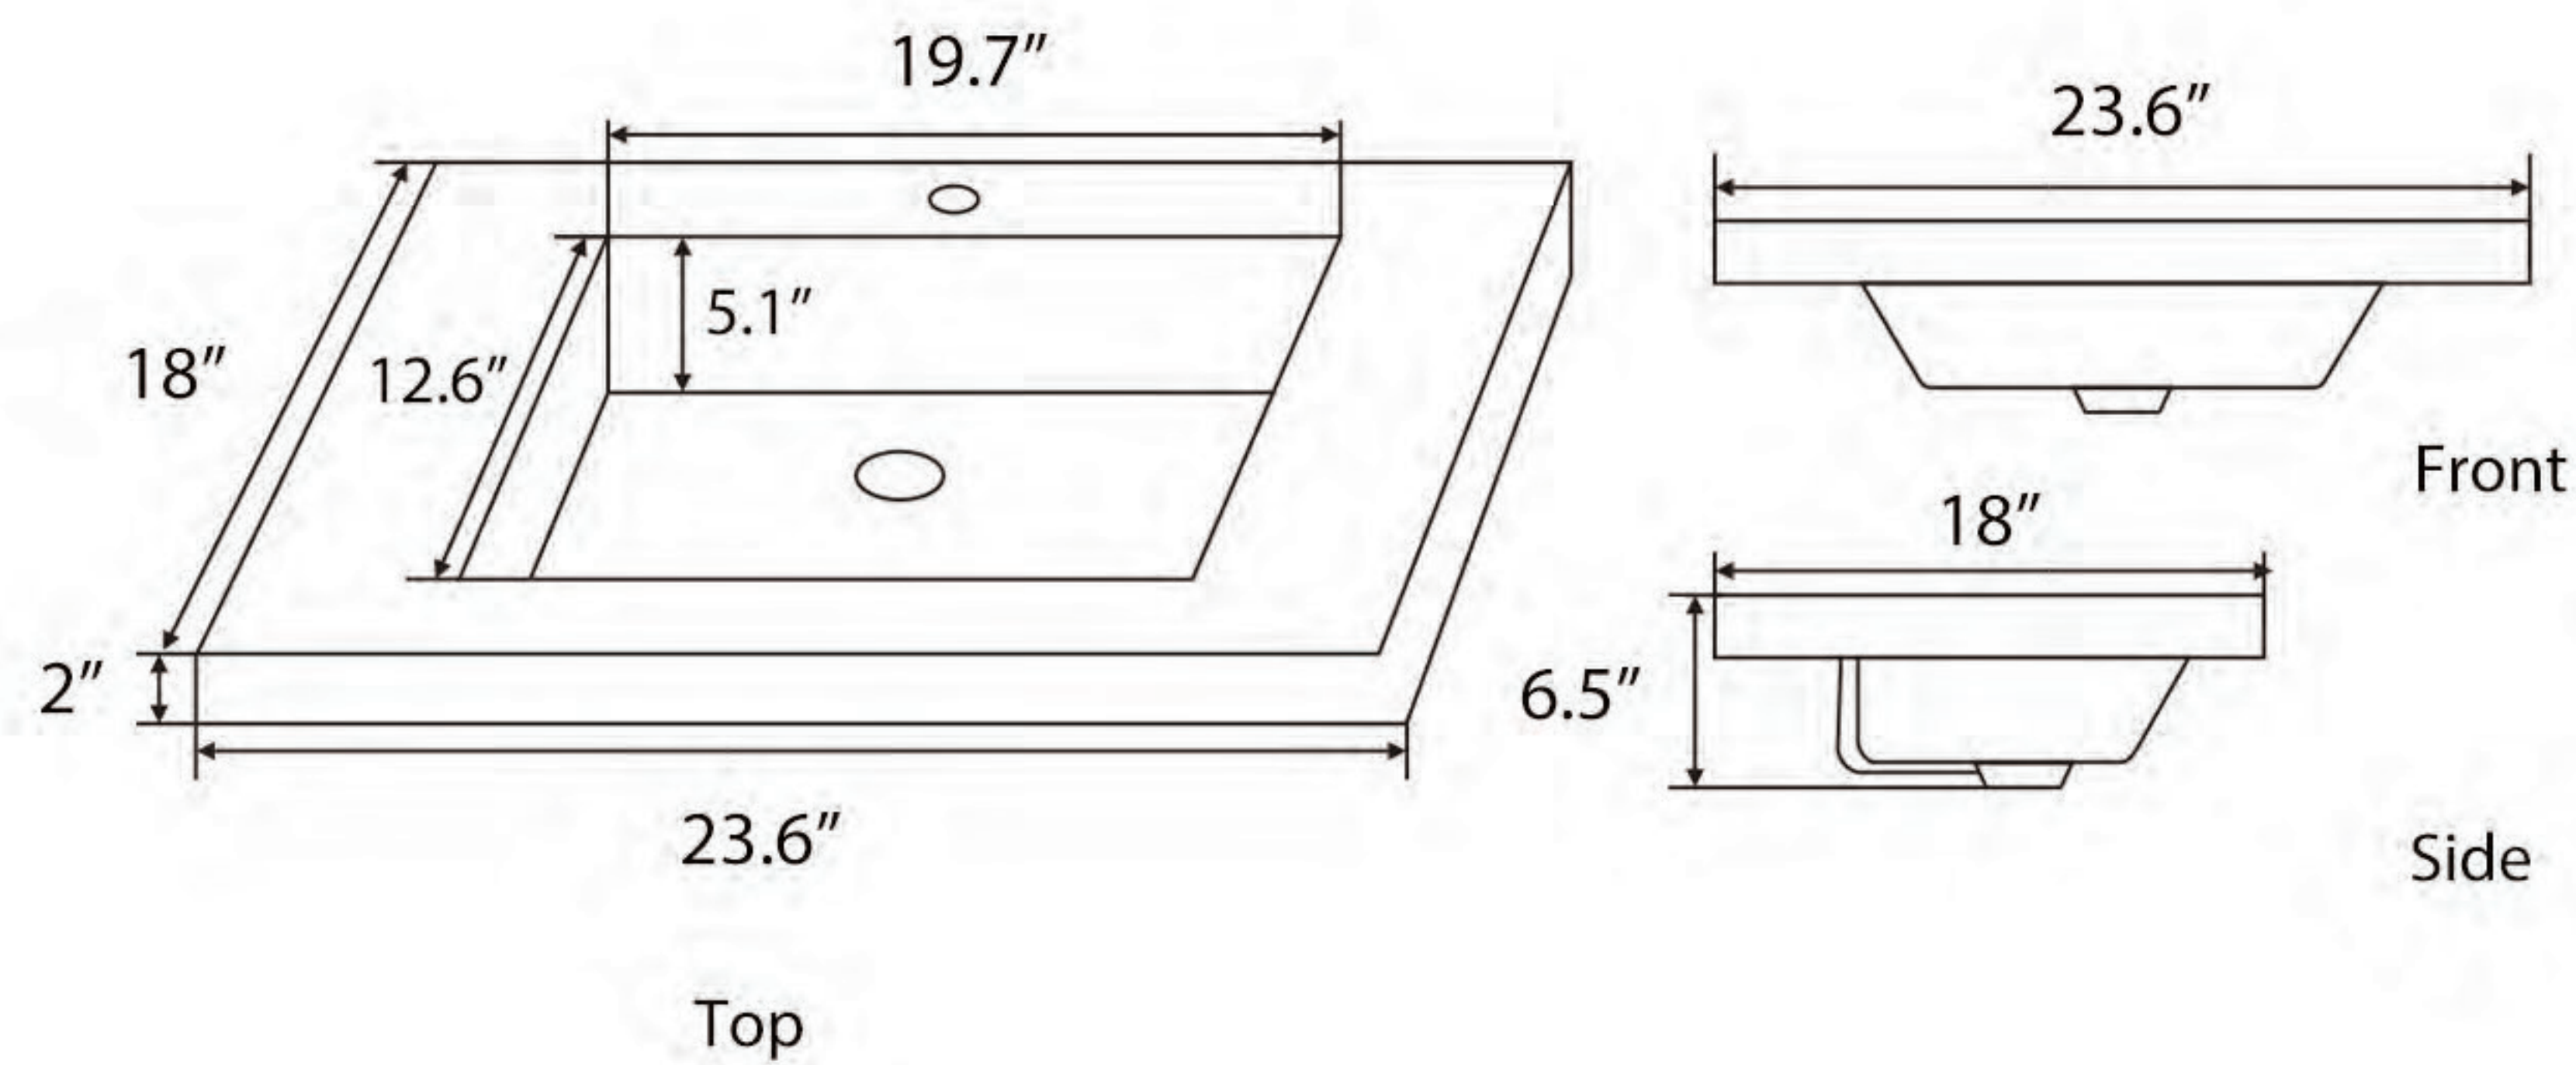

EC810-6 SET

Overall Size (L x W x H)

Cabinet & Sink: 23.6" x 18" x 21"

Cabinet: 23.2" x 18" x 19"

Sink: 23.6" x 18" x 6.5"

Mirror: 21.7" x 5.5" x 27.6"

Cabinet & Sink

Cabinet

Sink

Mirror