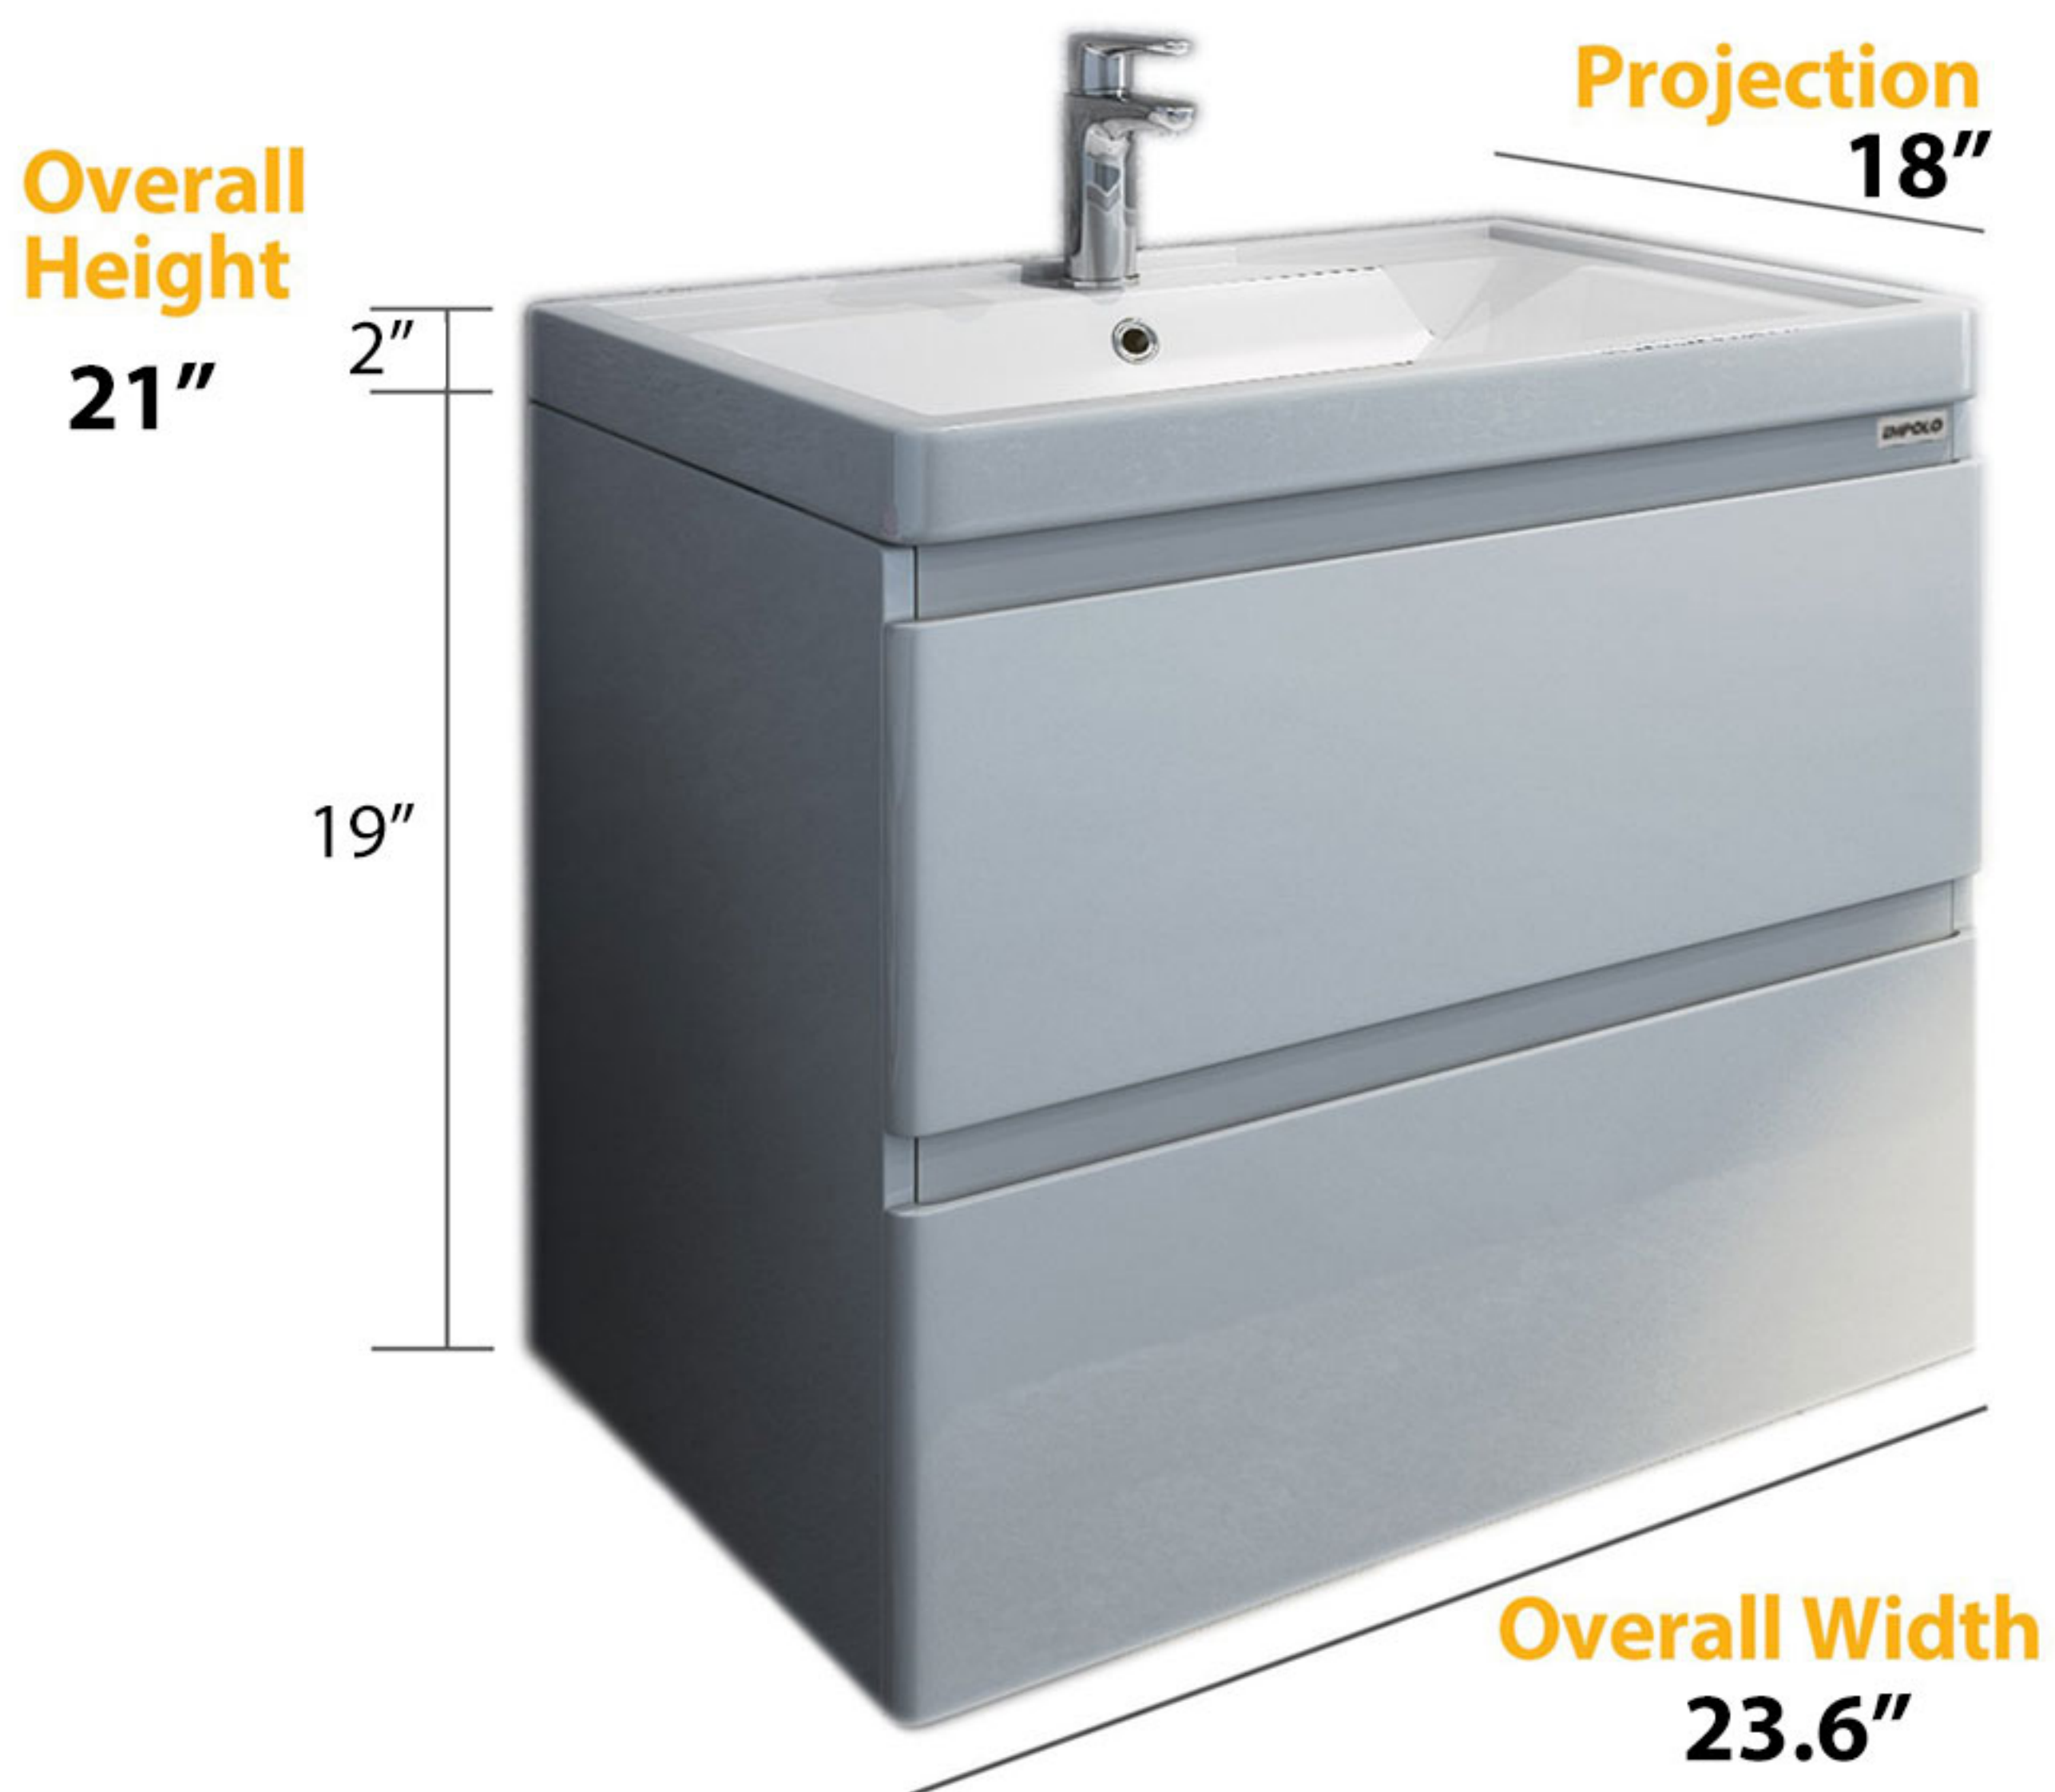

EC810 SERIES

EC810-6 SET

Overall Size (L x W x H)

Cabinet & Sink: 23.6" x 18" x 21"

Cabinet: 23.2" x 18" x 19"

Sink: 23.6" x 18" x 6.5"

Mirror: 21.7" x 5.5" x 27.6"

Cabinet & Sink

Cabinet

Sink

Mirror

EC810 SERIES

EC810-8 SET

Overall Size (L x W x H)

Cabinet & Sink: 31.5" x 18" x 21"

Cabinet: 31.1" x 18" x 21.7"

Sink: 31.5" x 18" x 6.5"

Cabinet & Sink

Cabinet

Sink