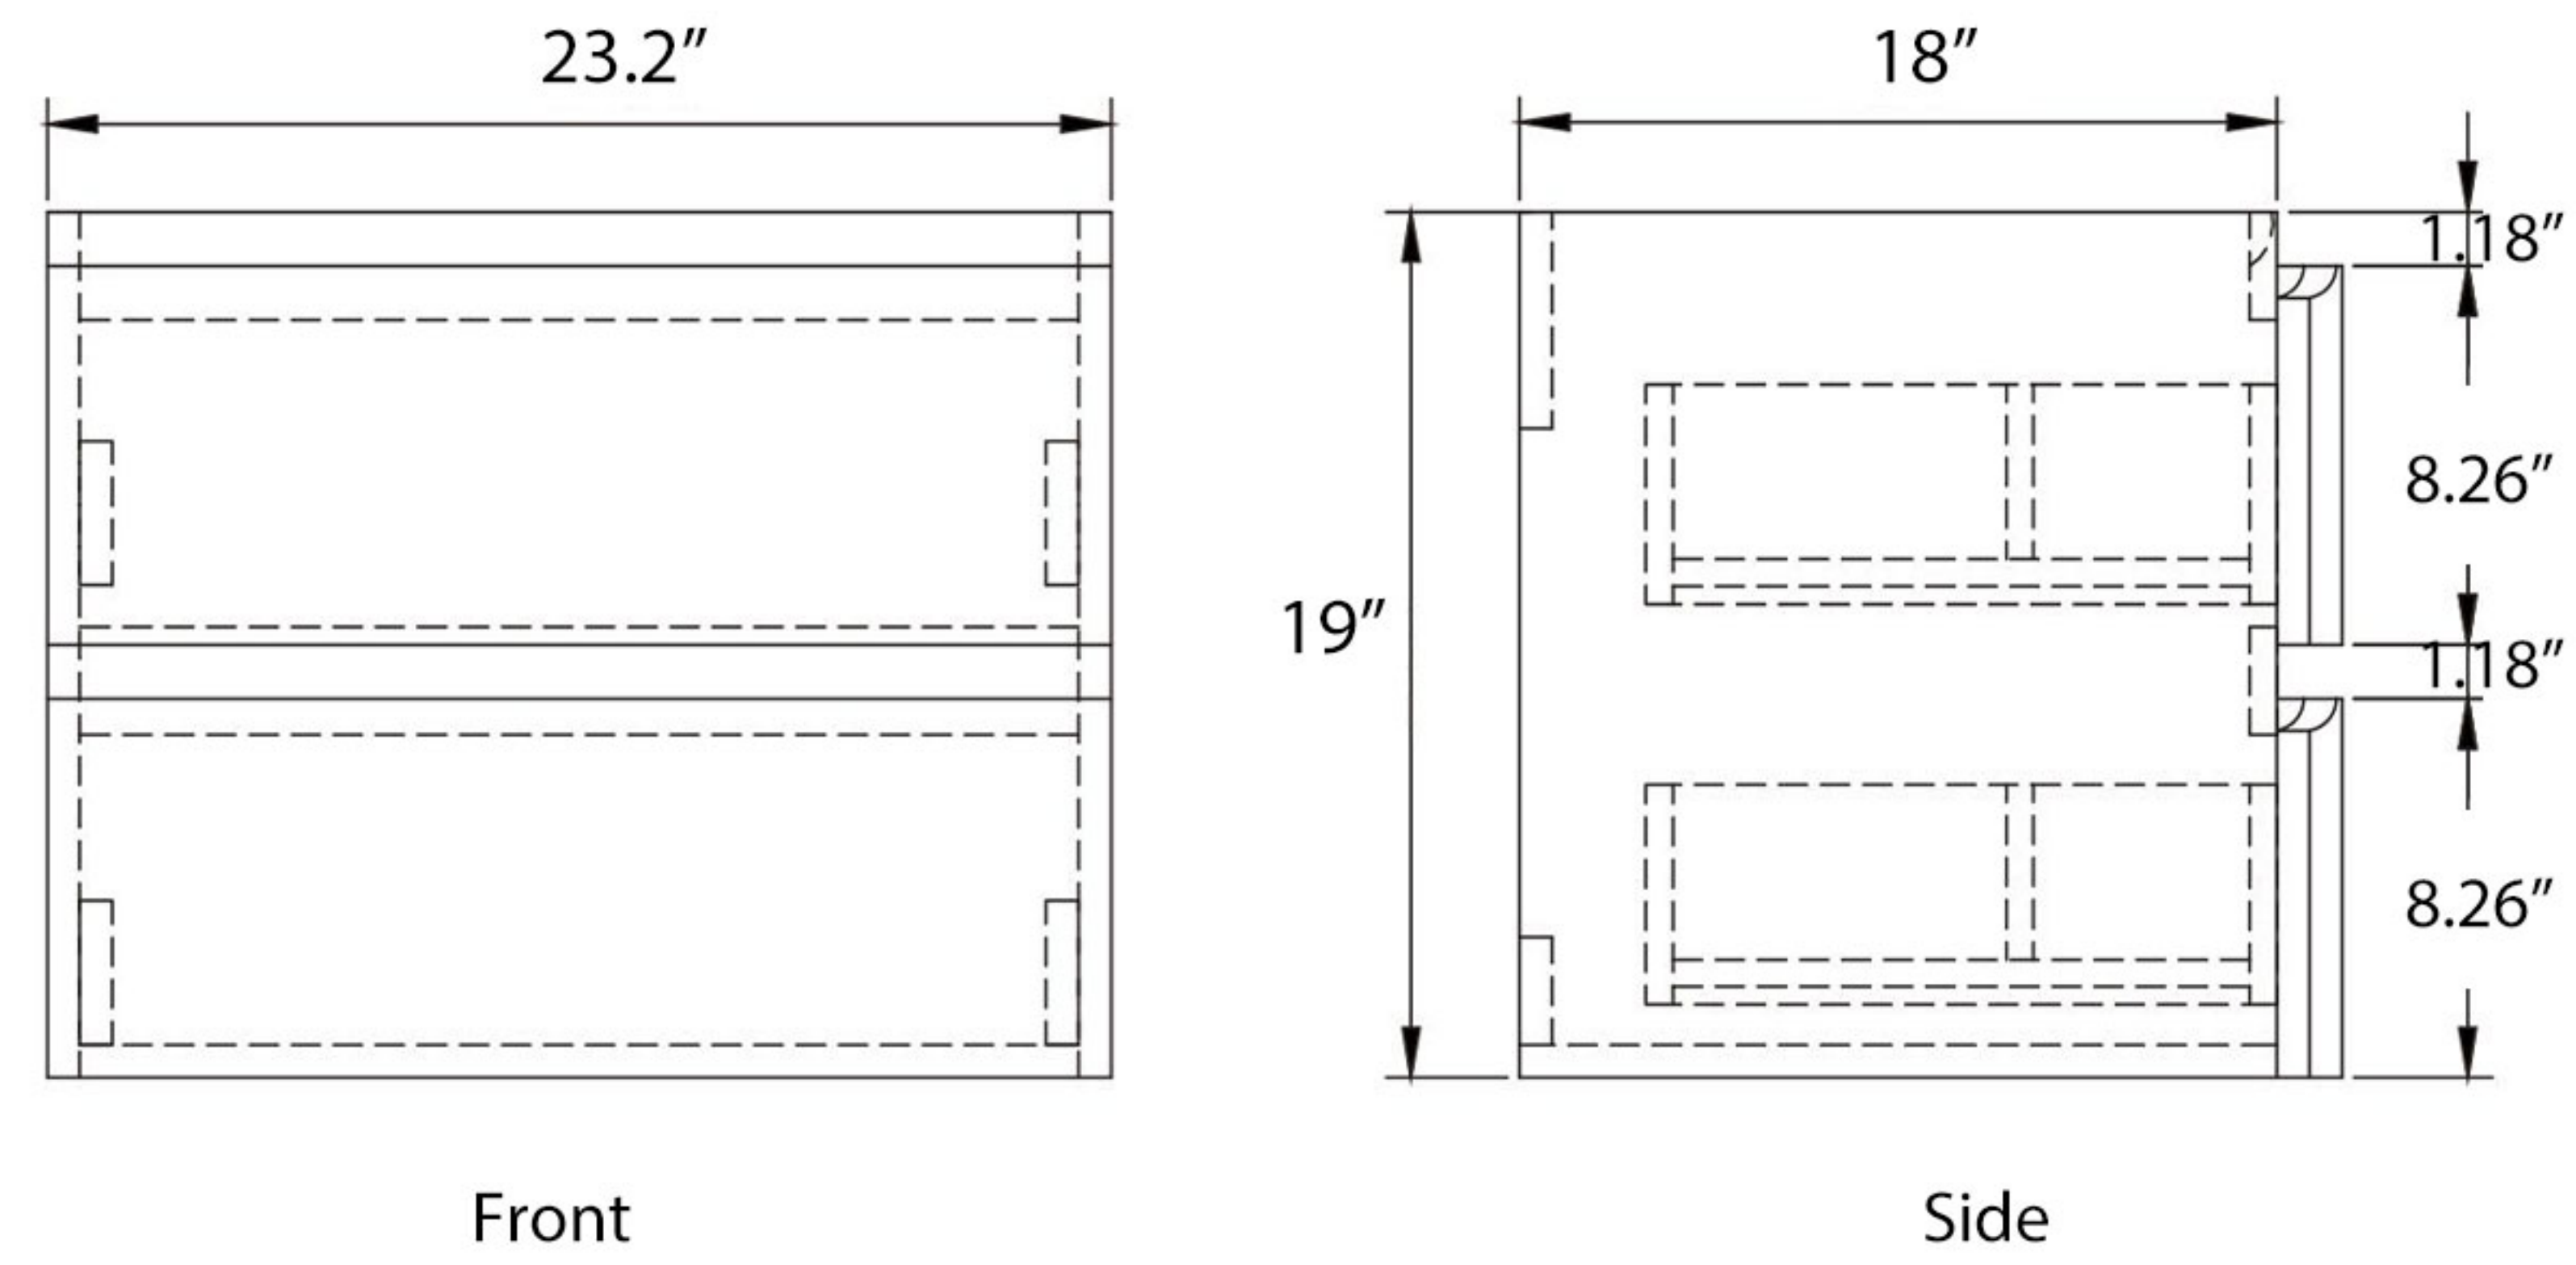

EC810 SERIES

EC810-6 SET

Overall Size (L x W x H)

Cabinet & Sink: 23.6" x 18" x 21"

Cabinet: 23.2" x 18" x 19"

Sink: 23.6" x 18" x 6.5"

Mirror: 21.7" x 5.5" x 27.6"

Cabinet & Sink

Cabinet

Sink

Mirror

EC810 SERIES

EC810-8 SET

Overall Size (L x W x H)

Cabinet & Sink: 31.5" x 18" x 21"

Cabinet: 31.1" x 18" x 21.7"

Sink: 31.5" x 18" x 6.5"

Cabinet & Sink

Cabinet

Sink