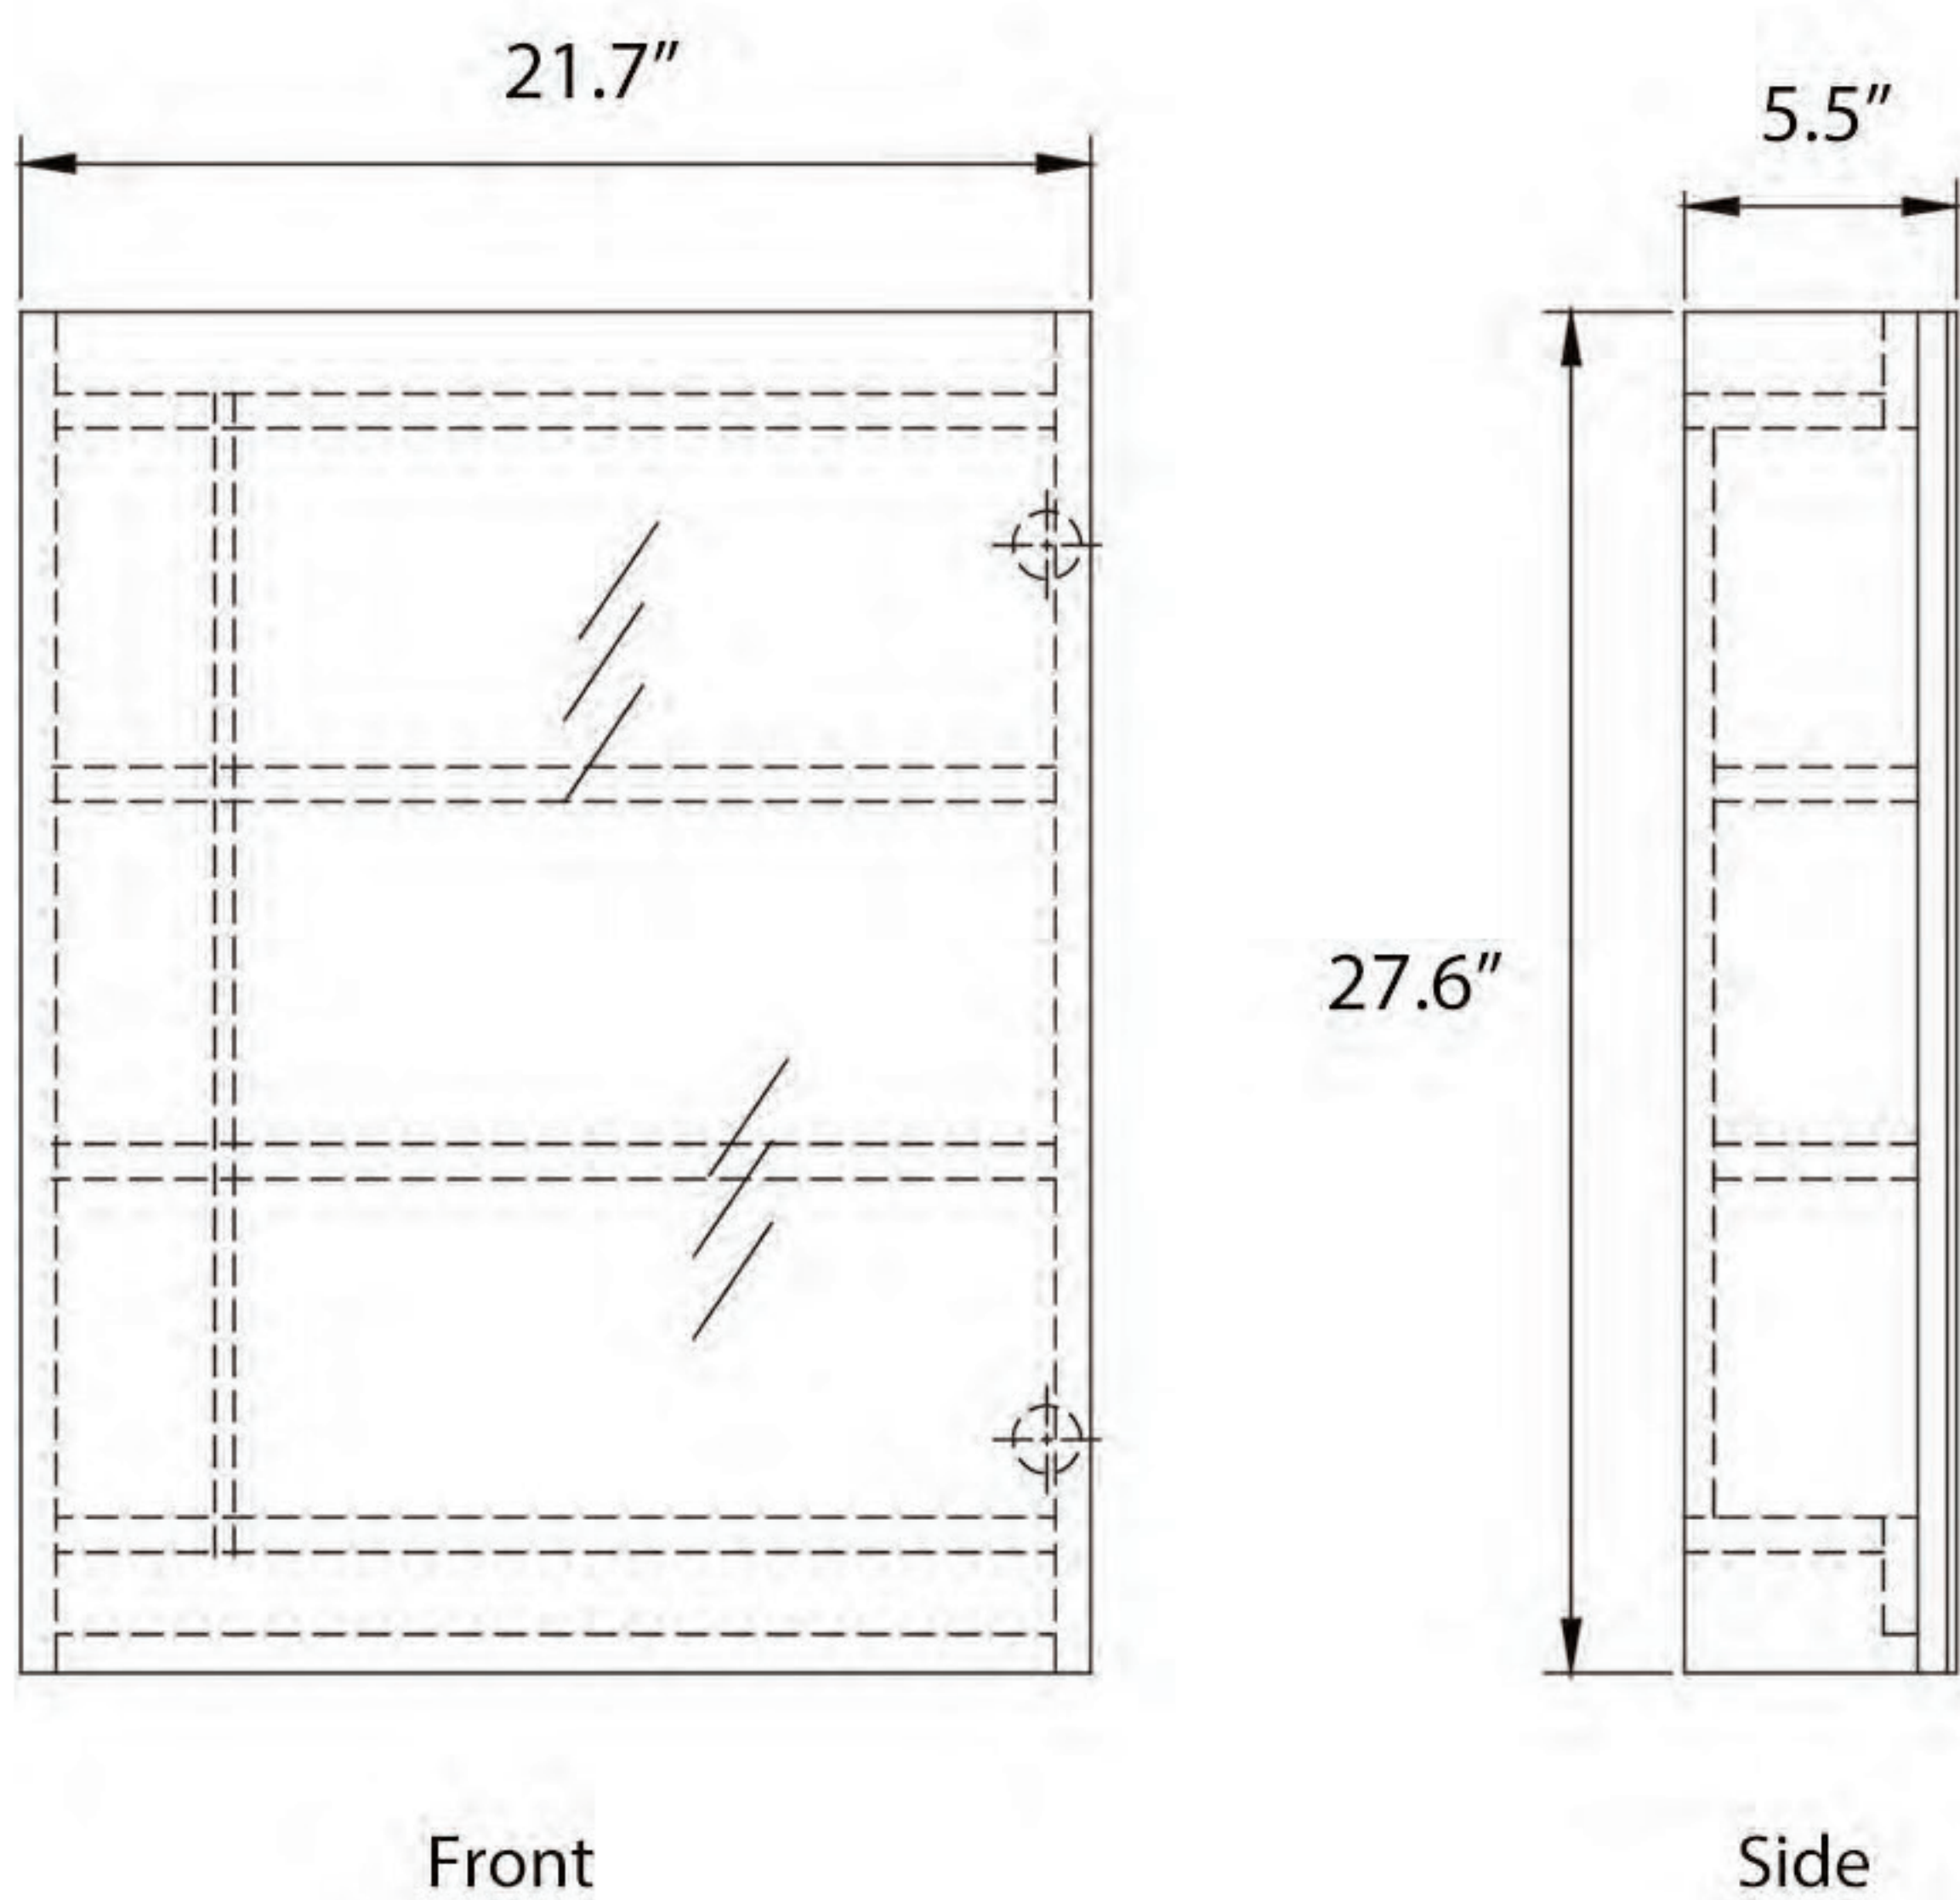

## Overall Size (L x W x H)

Cabinet & Sink: 23.6" x 18" x 21"

Cabinet: 23.2" x 18" x 19"

Sink: 23.6" x 18" x 6.5"

Mirror: 21.7" x 5.5" x 27.6"

## Cabinet & Sink

## Mirror

## Overall Size (L x W x H)

Cabinet & Sink: 31.5" x 18" x 21"

Cabinet: 31.1" x 18" x 21.7"

Sink: 31.5" x 18" x 6.5"