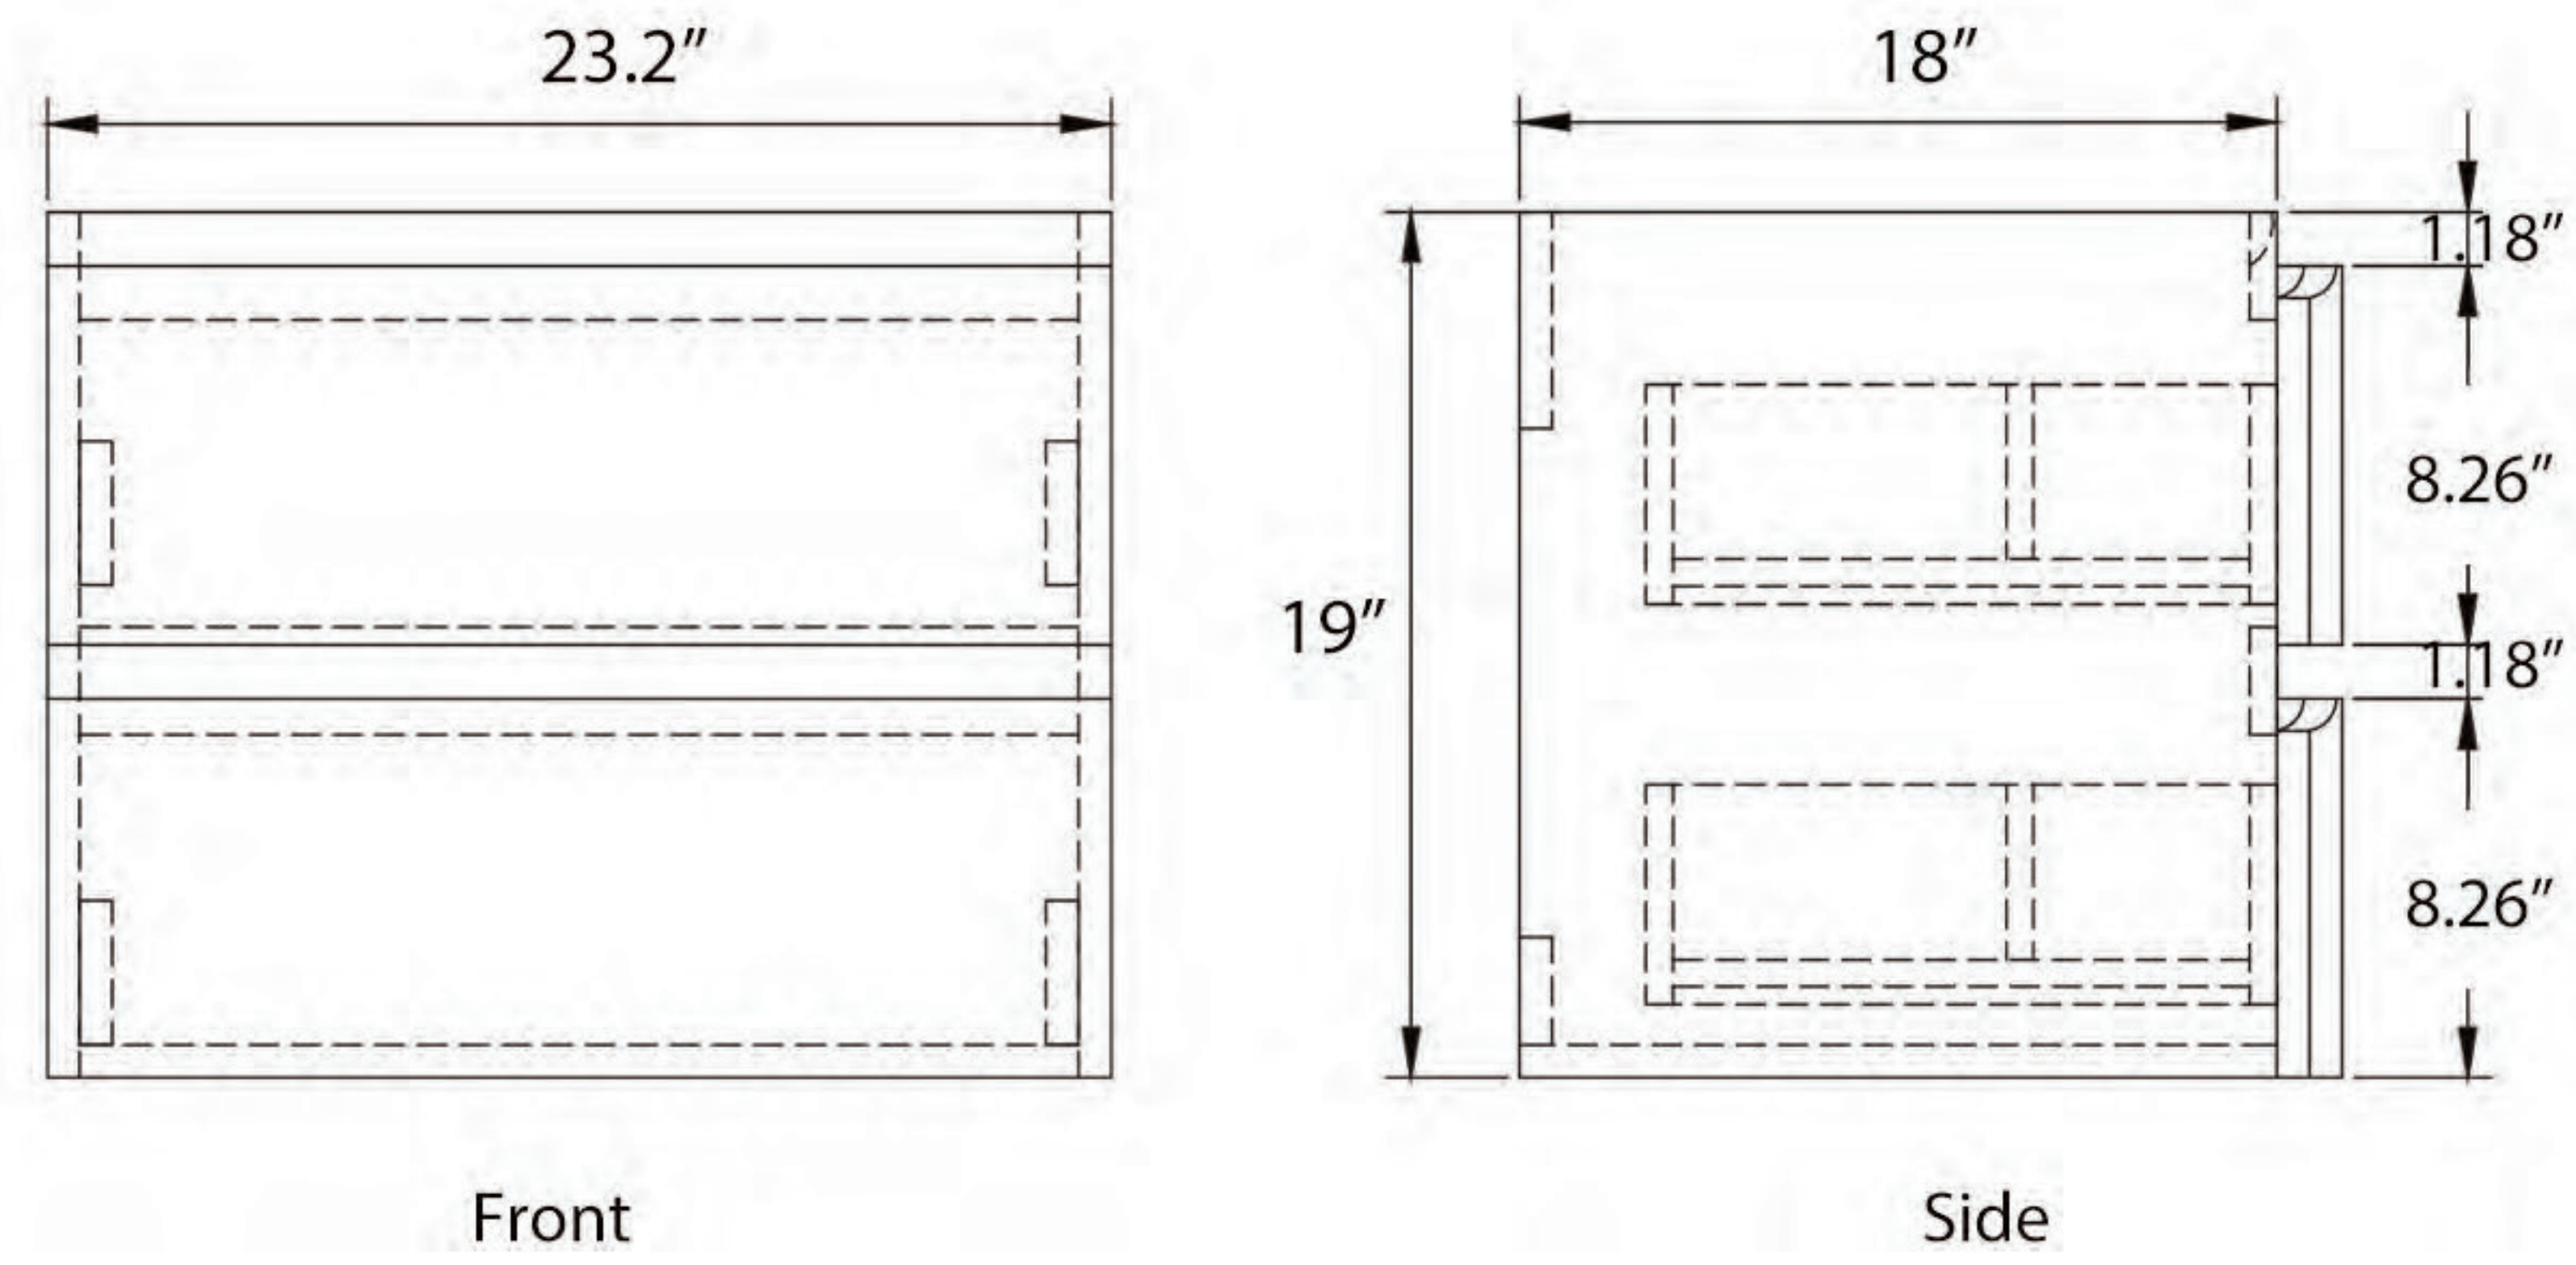

EC810-6 SET

Overall Size (L x W x H)

Cabinet & Sink: 23.6" x 18" x 21"

Cabinet: 23.2" x 18" x 19"

Sink: 23.6" x 18" x 6.5"

Mirror: 21.7" x 5.5" x 27.6"

Cabinet & Sink

Cabinet

Sink

Mirror