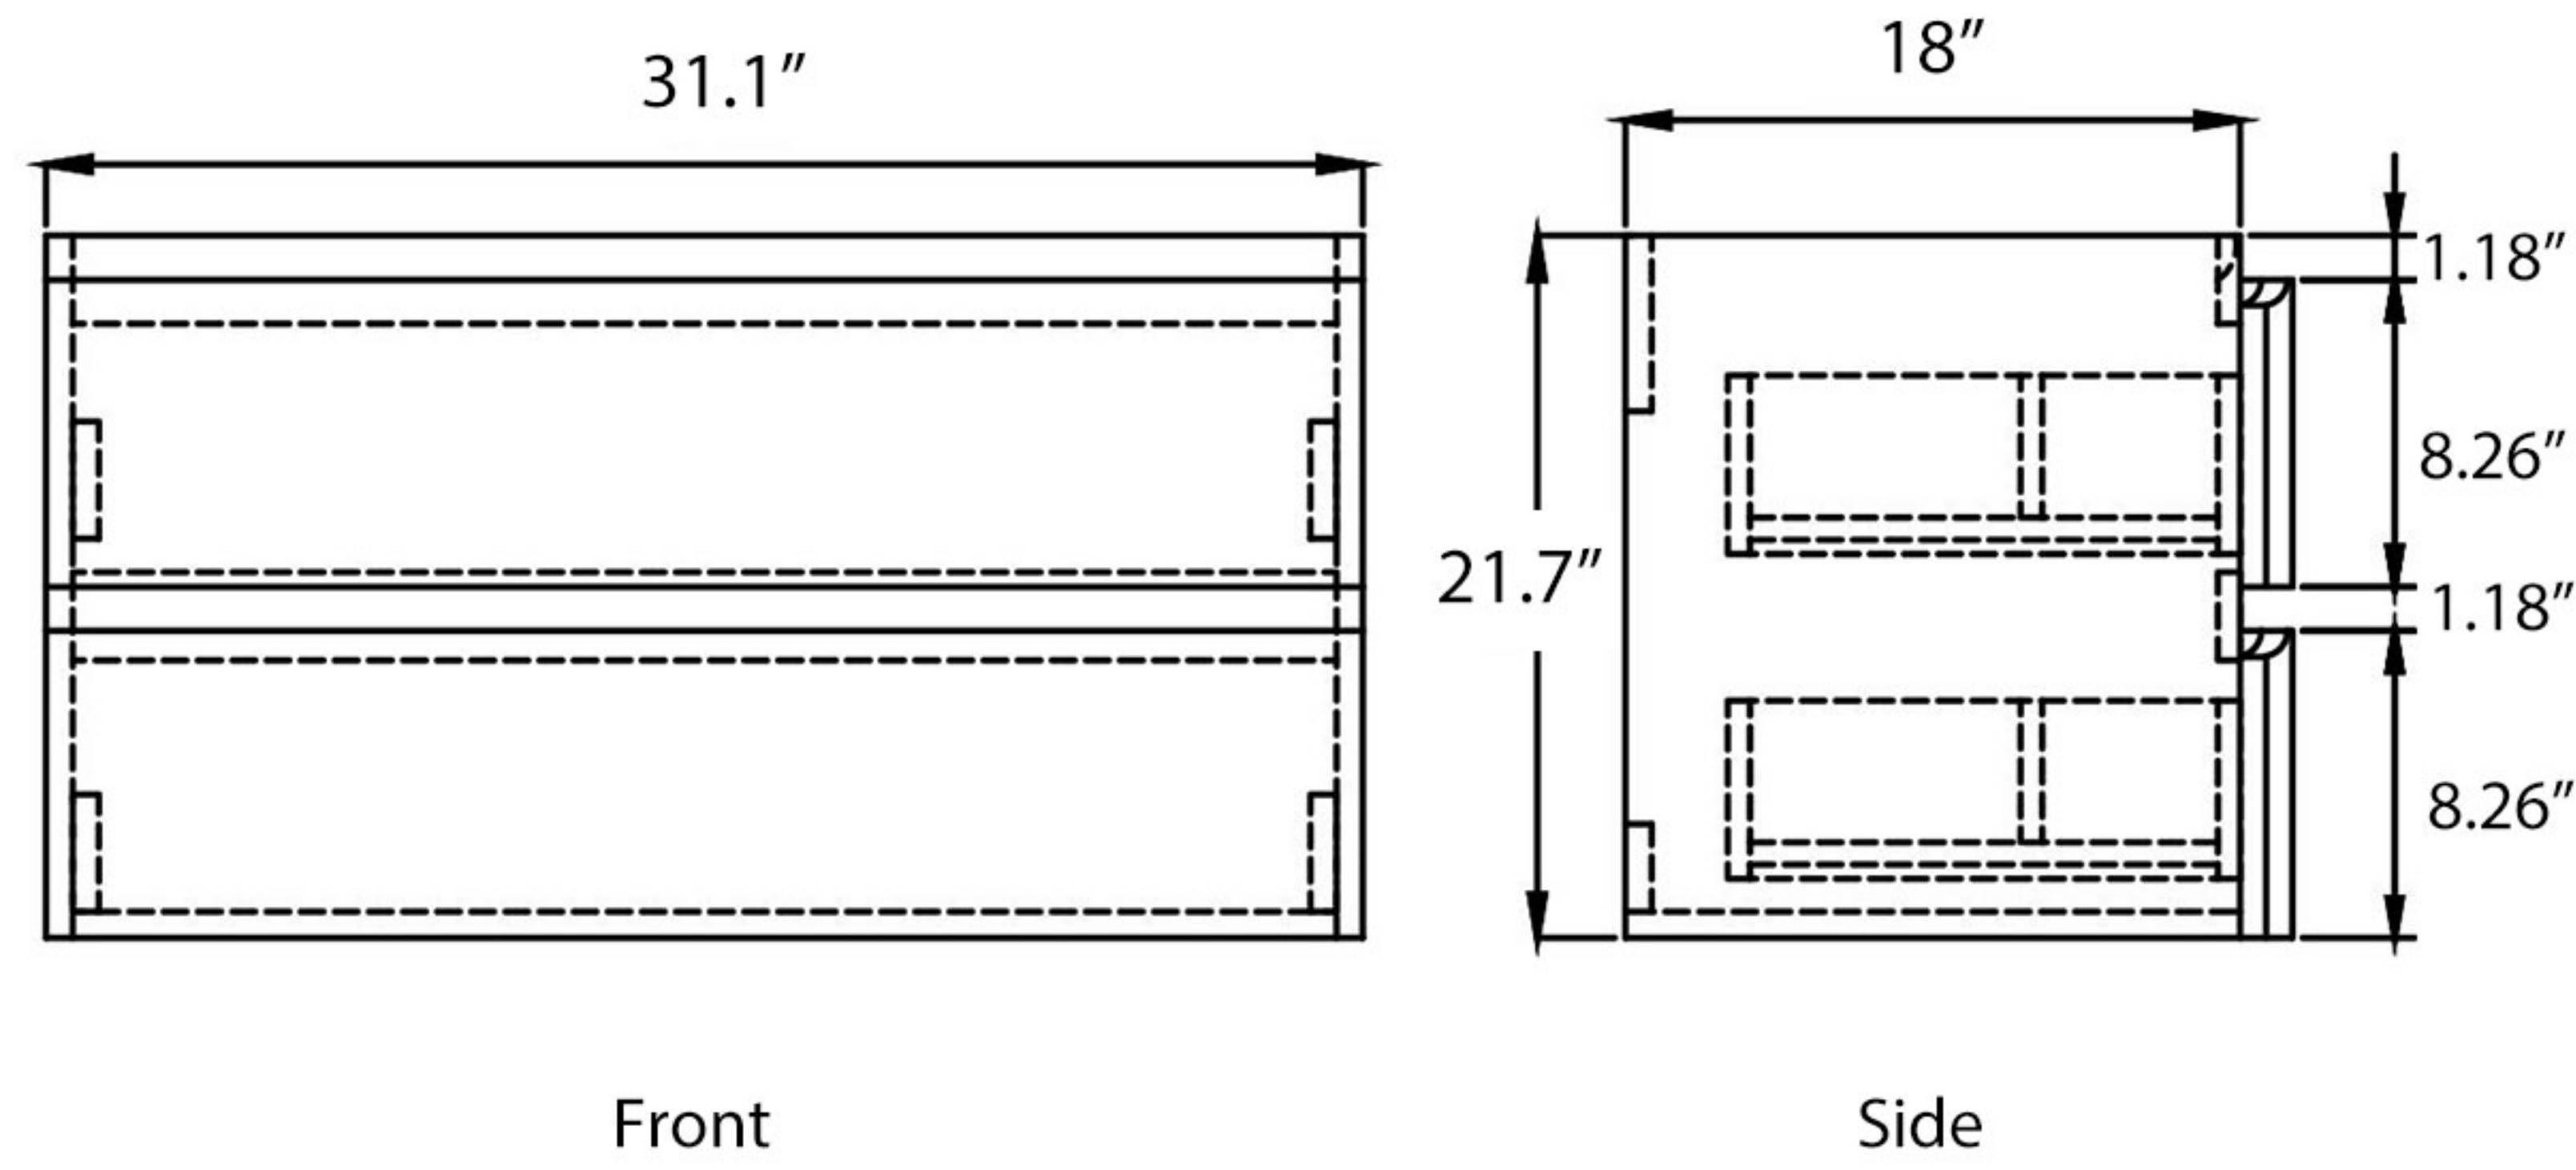

EC810 SERIES

EC810-6 SET

Overall Size (L x W x H)

Cabinet & Sink: 23.6" x 18" x 21"

Cabinet: 23.2" x 18" x 19"

Sink: 23.6" x 18" x 6.5"

Mirror: 21.7" x 5.5" x 27.6"

Cabinet & Sink

Cabinet

Sink

Mirror

EC810 SERIES

EC810-8 SET

Overall Size (L x W x H)

Cabinet & Sink: 31.5" x 18" x 21"

Cabinet: 31.1" x 18" x 21.7"

Sink: 31.5" x 18" x 6.5"

Cabinet & Sink

Cabinet

Sink