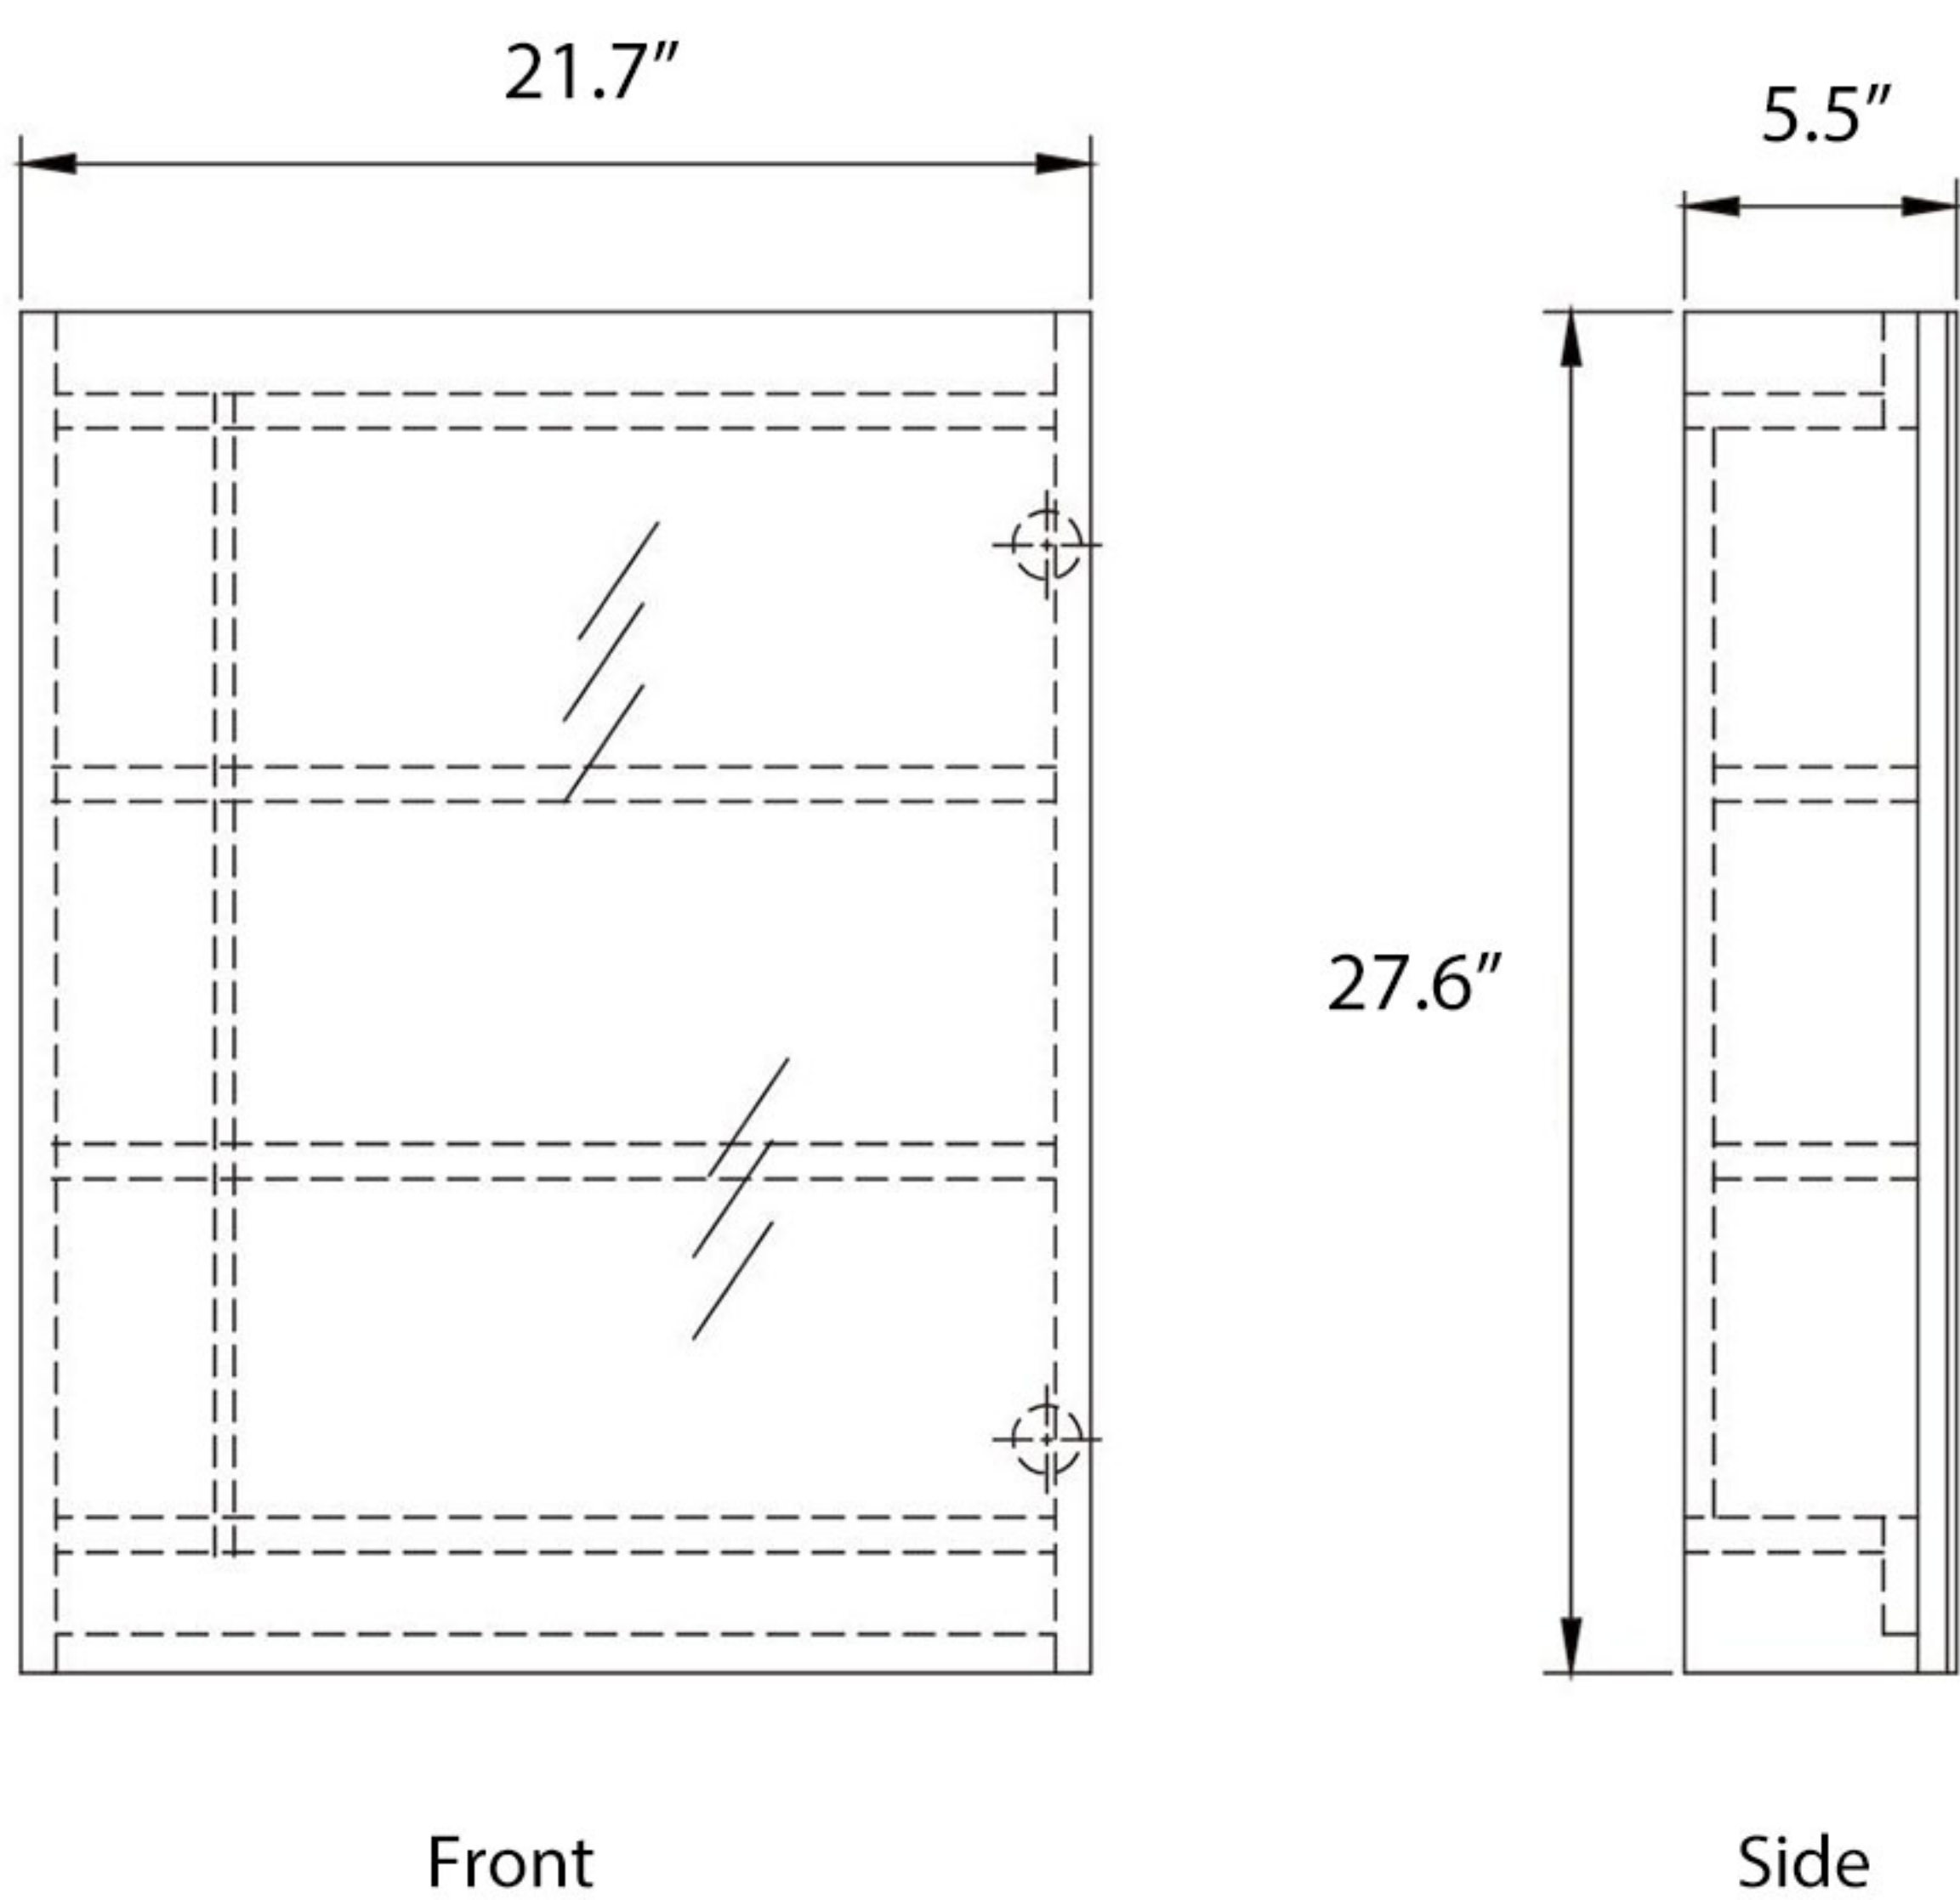

EC810 SERIES

EC810-6 SET

Overall Size (L x W x H)

Cabinet & Sink: 23.6" x 18" x 21"

Cabinet: 23.2" x 18" x 19"

Sink: 23.6" x 18" x 6.5"

Mirror: 21.7" x 5.5" x 27.6"

Cabinet & Sink

Cabinet

Sink

Mirror

EC810 SERIES

EC810-8 SET

Overall Size (L x W x H)

Cabinet & Sink: 31.5" x 18" x 21"

Cabinet: 31.1" x 18" x 21.7"

Sink: 31.5" x 18" x 6.5"

Cabinet & Sink

Cabinet

Sink