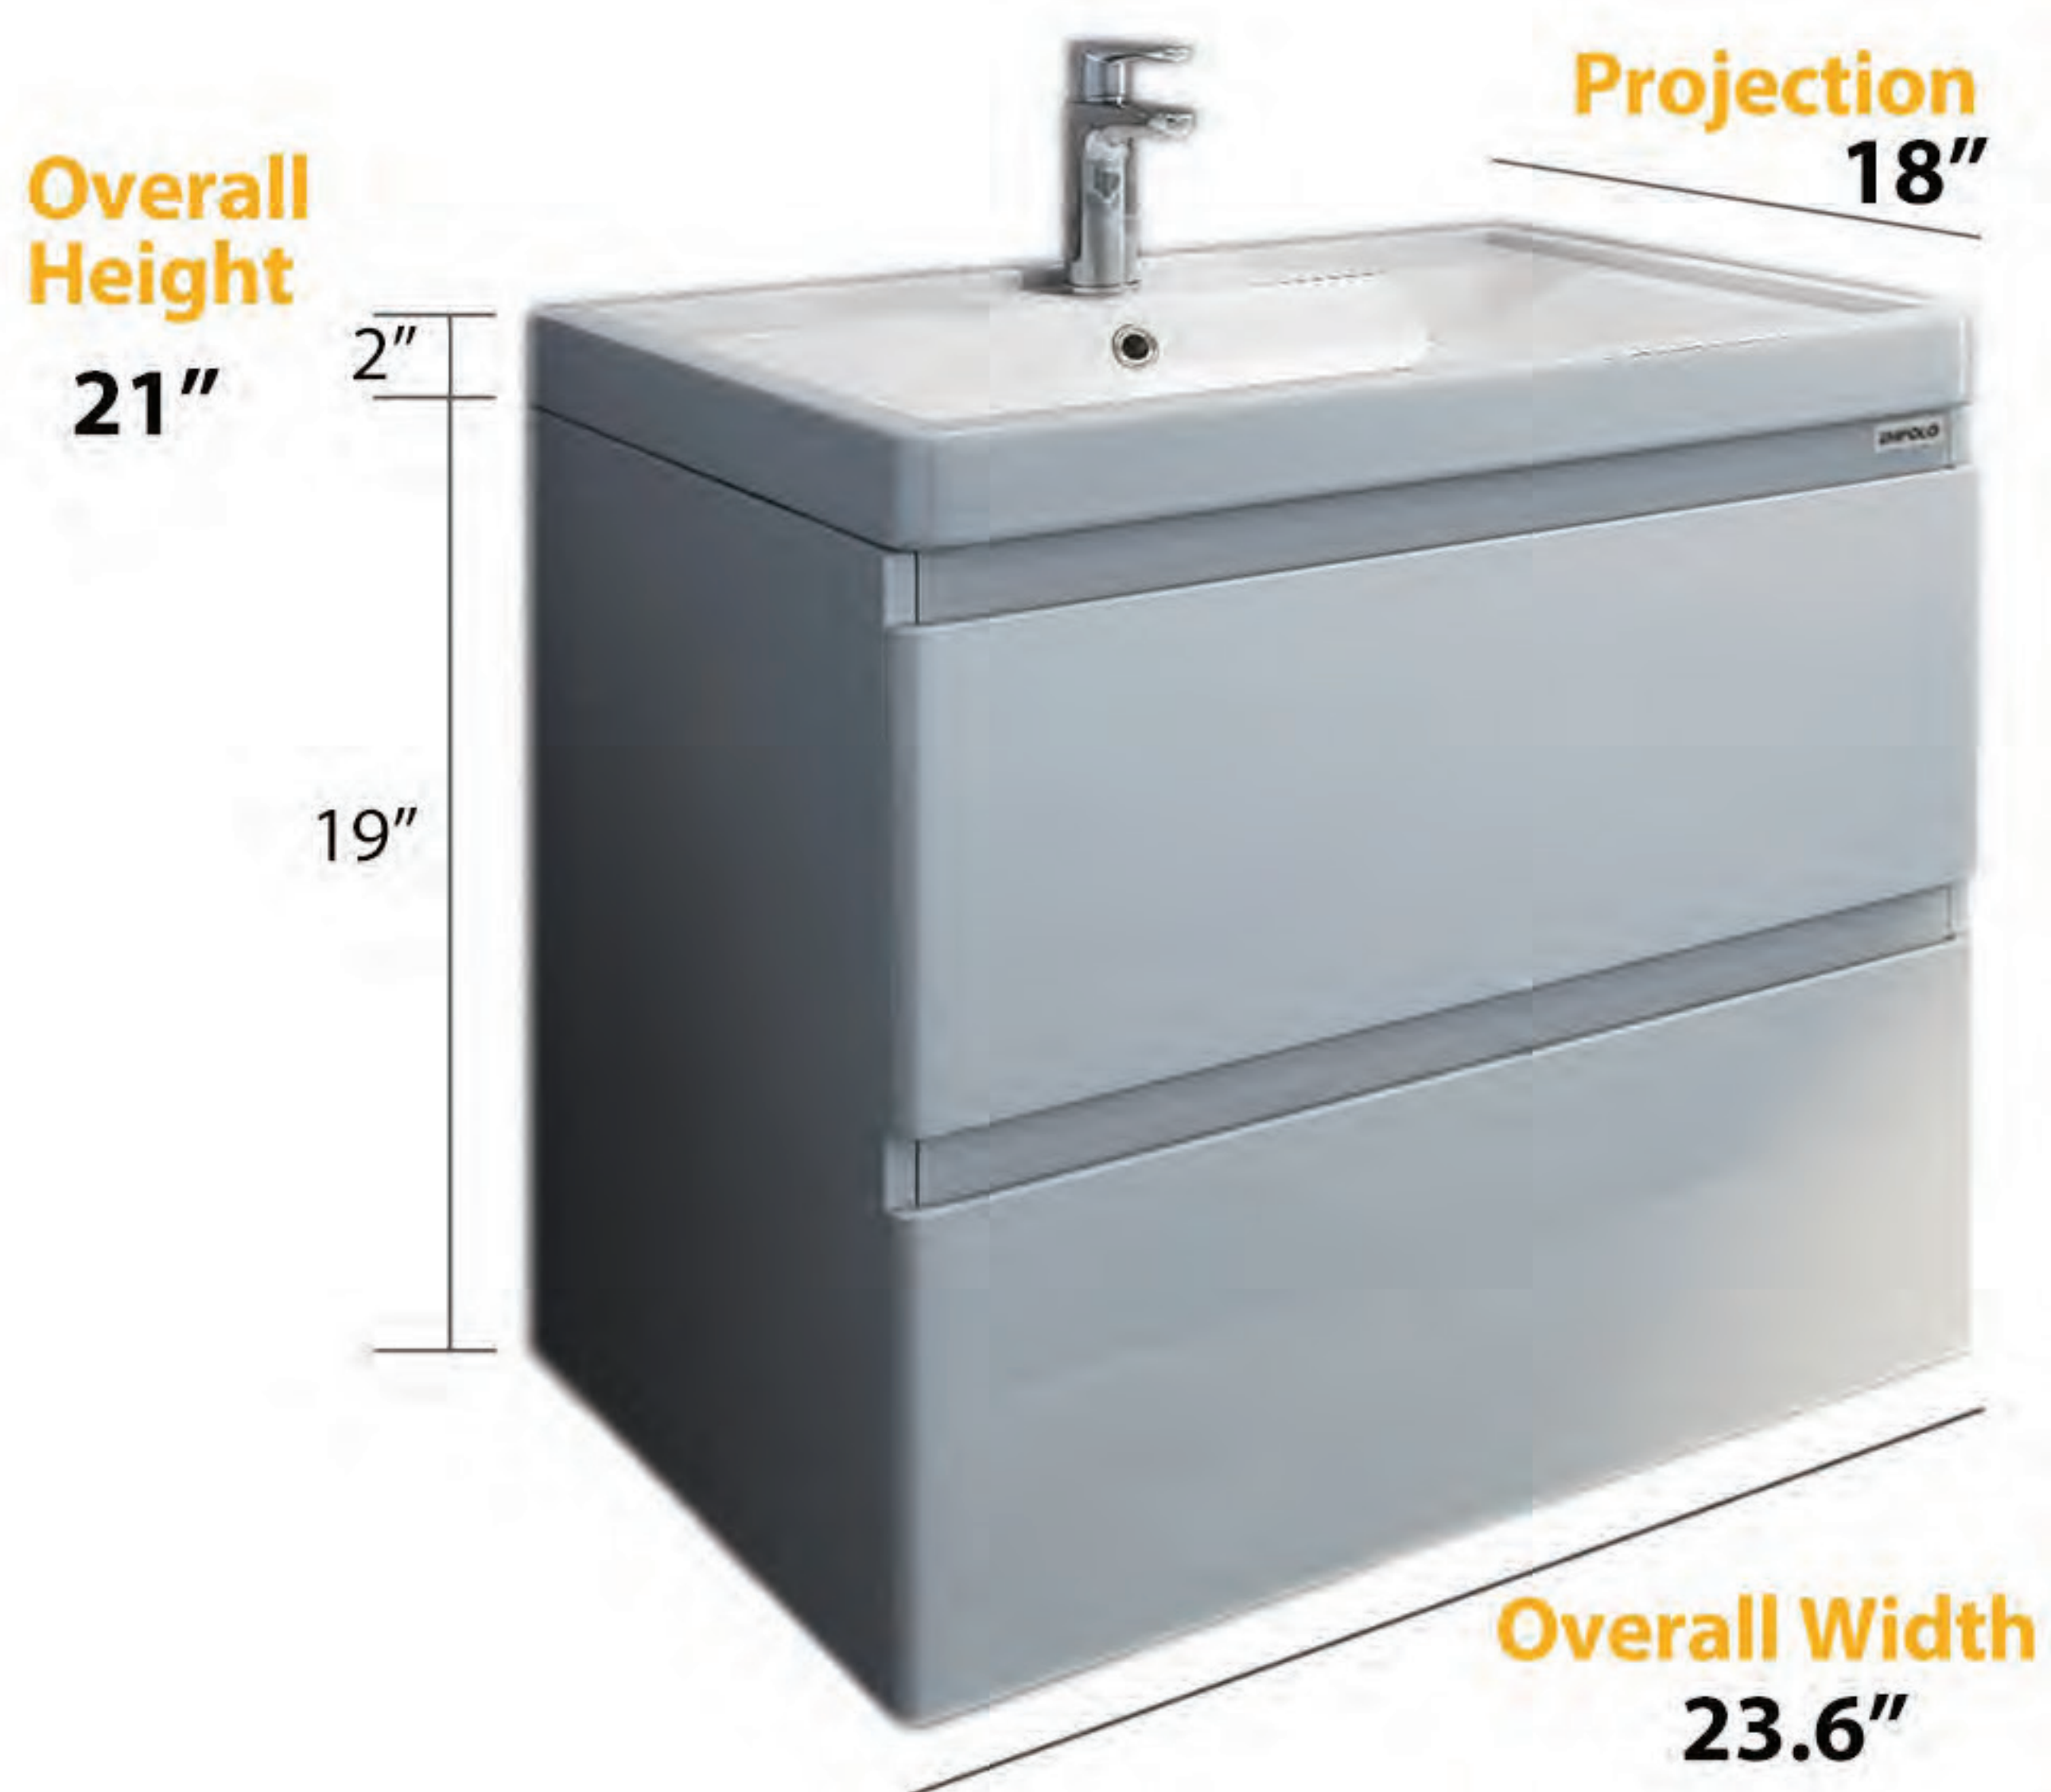

## Overall Size (L x W x H)

Cabinet & Sink: 23.6" x 18" x 21"

Cabinet: 23.2" x 18" x 19"

Sink: 23.6" x 18" x 6.5"

Mirror: 21.7" x 5.5" x 27.6"

## Cabinet & Sink

## Mirror

## Overall Size (L x W x H)

Cabinet & Sink: 31.5" x 18" x 21"

Cabinet: 31.1" x 18" x 21.7"

Sink: 31.5" x 18" x 6.5"