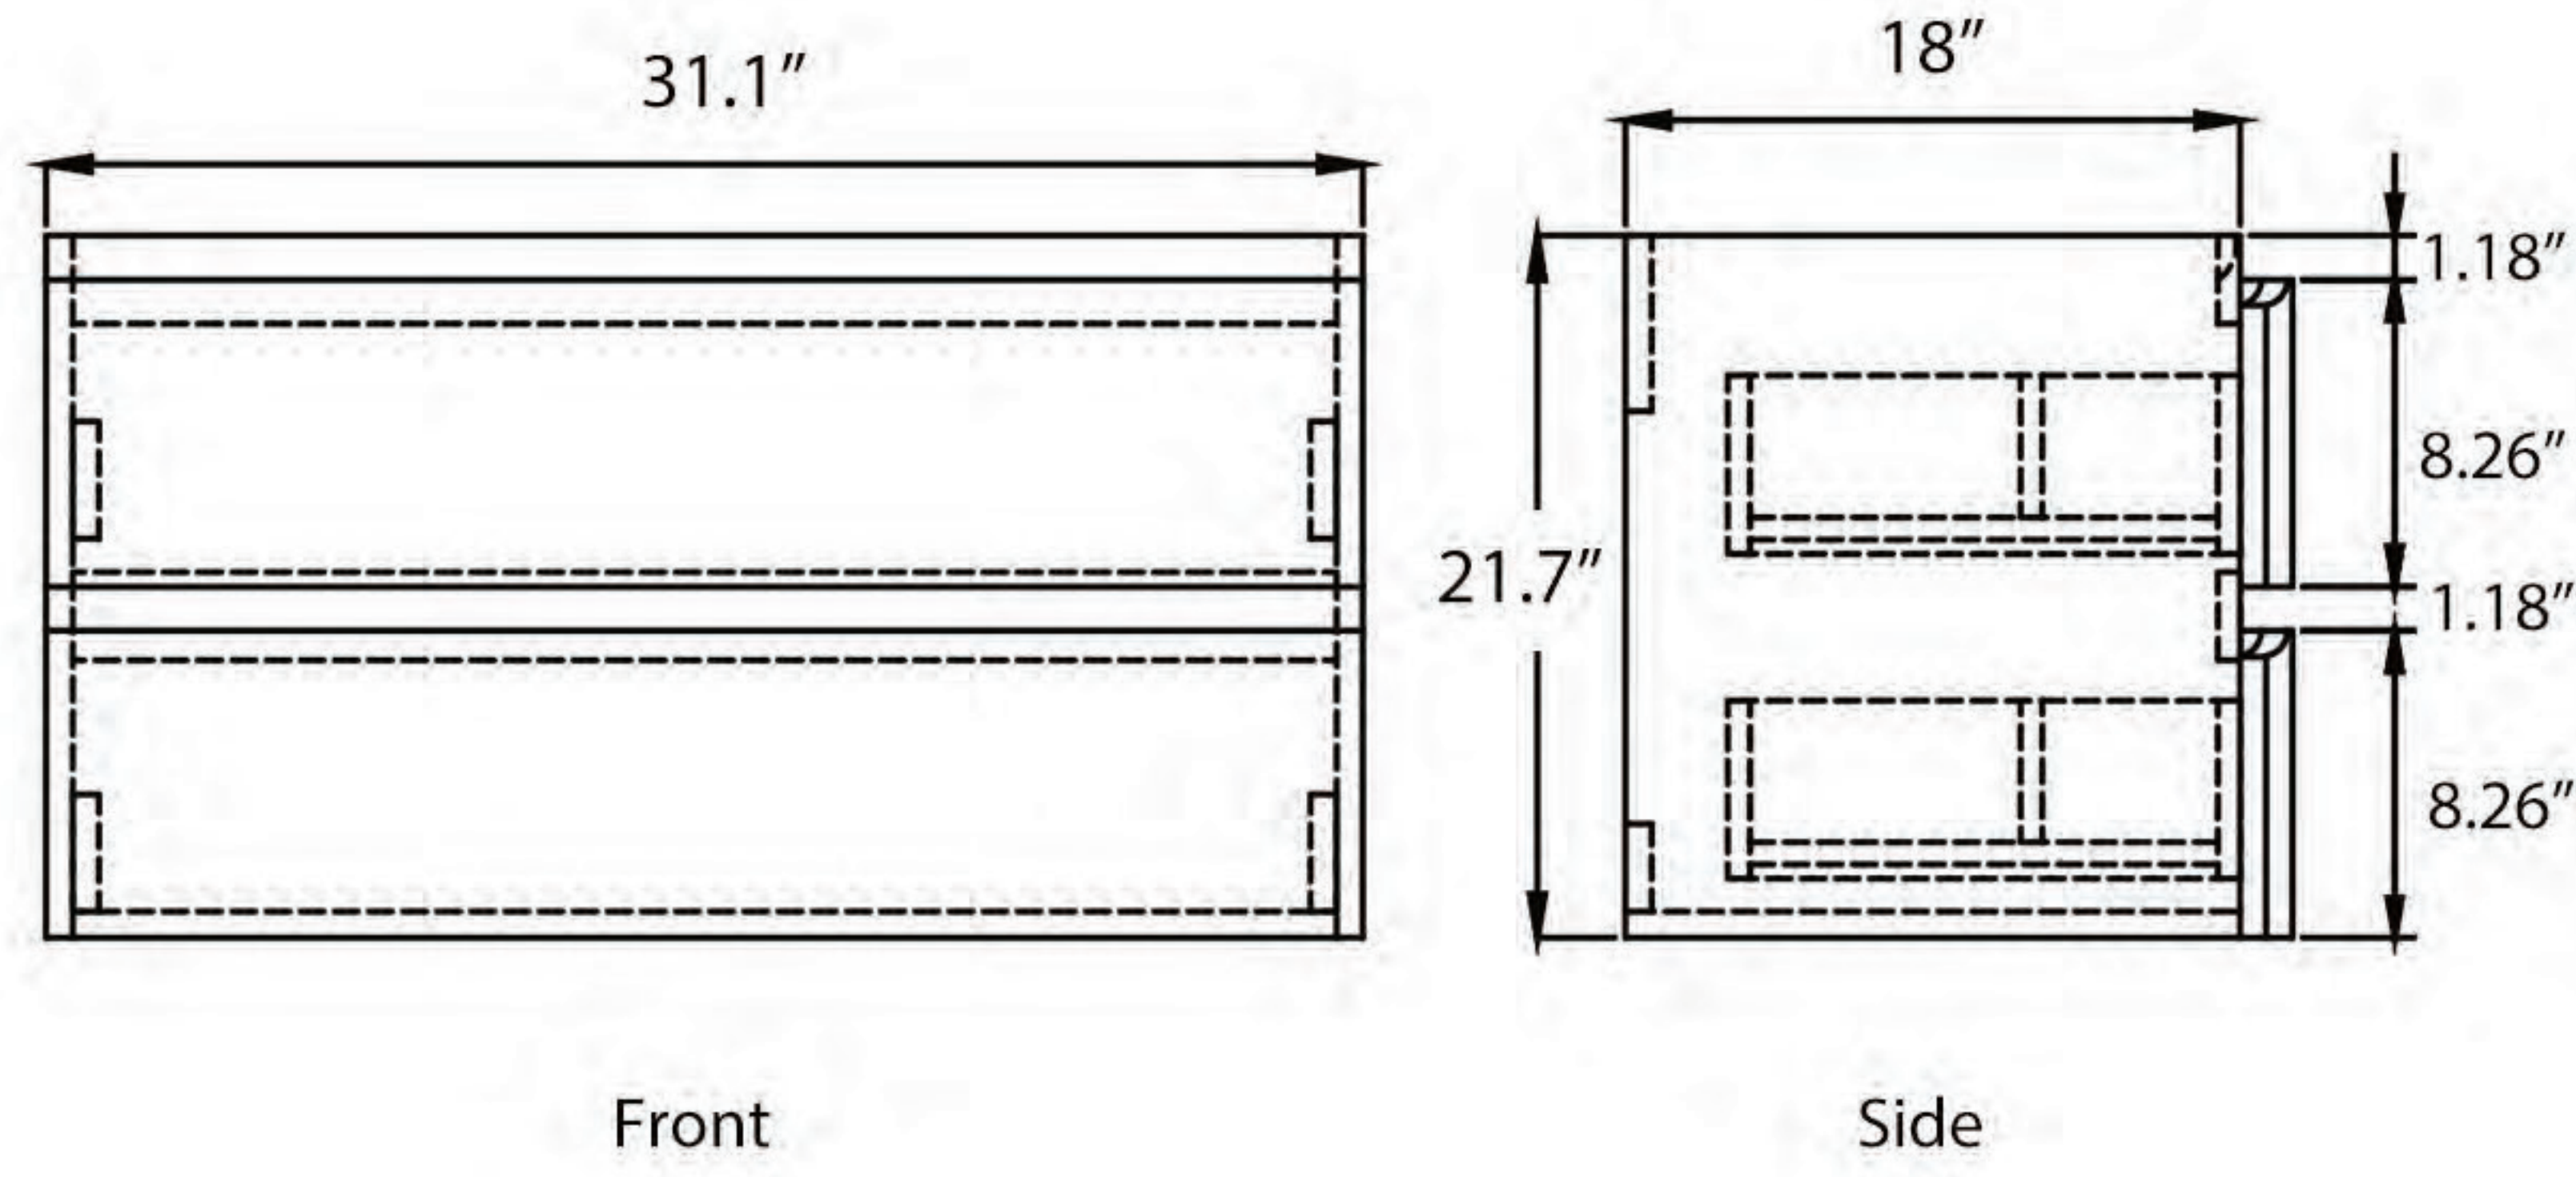

EC810-8 SET

Overall Size (L x W x H)

Cabinet & Sink: 31.5" x 18" x 21"

Cabinet: 31.1" x 18" x 21.7"

Sink: 31.5" x 18" x 6.5"

Cabinet & Sink

Cabinet