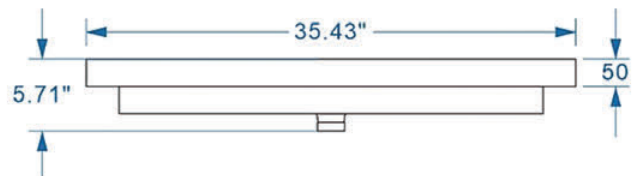

EC30-B SET

Overall Size (L x W x H)

Cabinet & Sink: 31.5" x 18" x 33.6"

Cabinet: 31" x 18" x 31.6"

Sink: 31.5" x 18" x 5.7"

Mirror: 31.5" x 0.8" x 28"

Cabinet & Mirror

Sink

EC36-B SET

Overall Size (L x W x H)

Cabinet & Sink: 31.5" x 18" x 33.6"

Cabinet: 35" x 18" x 31.6"

Sink: 35.5" x 18" x 5.7"

Mirror: 36" x 0.8" x 28"

Cabinet & Mirror

Front

Side

Sink

Top

Front

EC40-B SET

Overall Size (L x W x H)

Cabinet & Sink: 39.4" x 18" x 33.6"

Cabinet: 39" x 18" x 31.6"

Sink: 39.4" x 18" x 5.7"

Mirror: 39" x 0.8" x 28"

Cabinet & Mirror

Front

Side

Sink

Top

Front