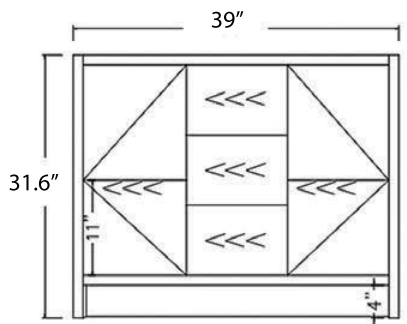

EC36-B SET

Overall Size (L x W x H)

Cabinet & Sink: 31.5" x 18" x 33.6"

Cabinet: 35" x 18" x 31.6"

Sink: 35.5" x 18" x 5.7"

Mirror: 36" x 0.8" x 28"

Cabinet & Mirror

Front

Side

Sink

Top

Front

EC40-B SET

Overall Size (L x W x H)

Cabinet & Sink: 39.4" x 18" x 33.6"

Cabinet: 39" x 18" x 31.6"

Sink: 39.4" x 18" x 5.7"

Mirror: 39" x 0.8" x 28"

Cabinet & Mirror

Front

Side

Sink

Top

Front

EC48-B SET

Overall Size (L x W x H)

Cabinet & Sink: 47.2" x 18" x 33.6"

Cabinet: 47" x 18" x 31.6"

Sink: 47.2" x 18" x 5.7"

Mirror: 47" x 0.8" x 28"

Cabinet & Mirror

Sink