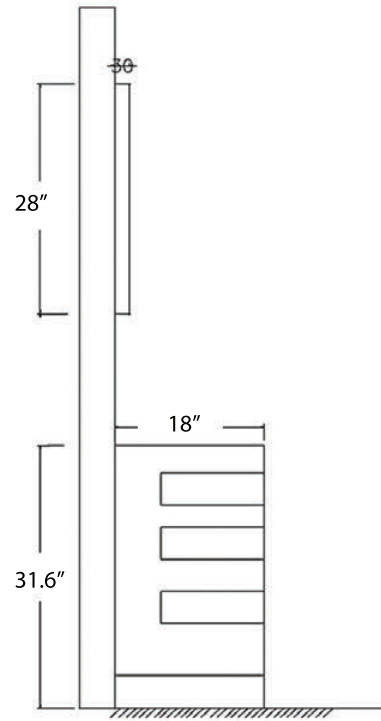

EC36-B SET

Overall Size (L x W x H)

Cabinet & Sink: 31.5" x 18" x 33.6"

Cabinet: 35" x 18" x 31.6"

Sink: 35.5" x 18" x 5.7"

Mirror: 36" x 0.8" x 28"

Cabinet & Mirror

Front

Side

Sink

Top

Front

EC40-B SET

Overall Size (L x W x H)

Cabinet & Sink: 39.4" x 18" x 33.6"

Cabinet: 39" x 18" x 31.6"

Sink: 39.4" x 18" x 5.7"

Mirror: 39" x 0.8" x 28"

Cabinet & Mirror

Front

Side

Sink

Top

Front

EC48-B SET

Overall Size (L x W x H)

Cabinet & Sink: 47.2" x 18" x 33.6"

Cabinet: 47" x 18" x 31.6"

Sink: 47.2" x 18" x 5.7"

Mirror: 47" x 0.8" x 28"

Cabinet & Mirror

Sink