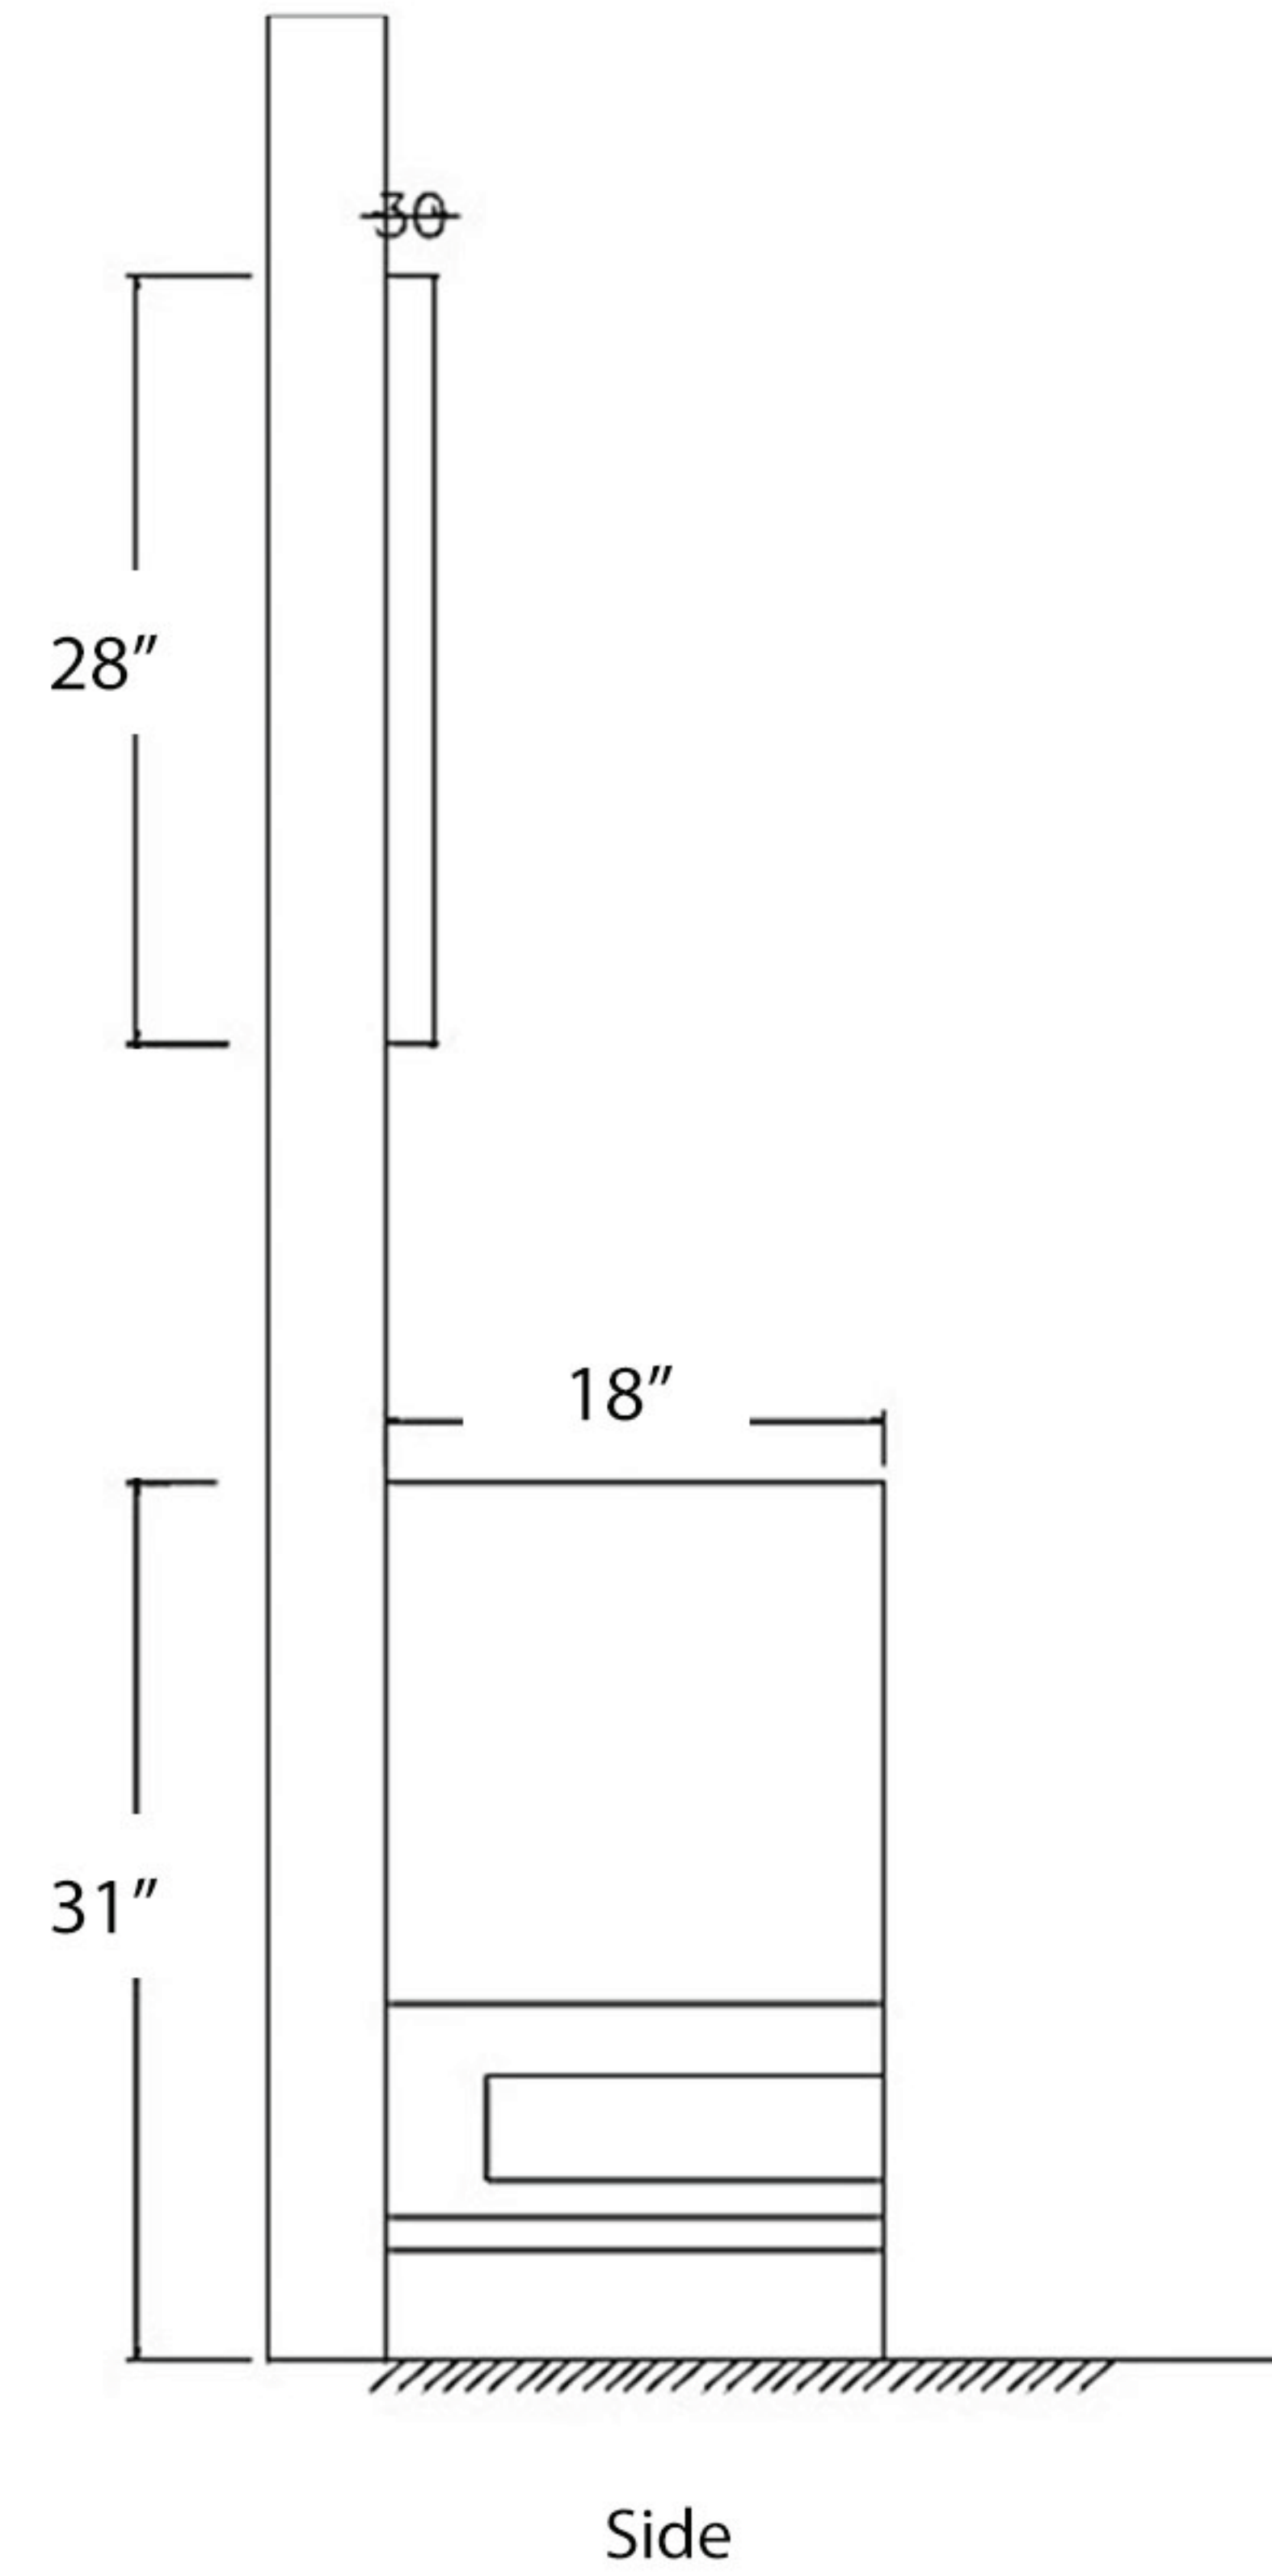

EC30-B SET

Overall Size (L x W x H)

Cabinet & Sink: 31.5" x 18" x 33.6"

Cabinet: 31" x 18" x 31.6"

Sink: 31.5" x 18" x 5.7"

Mirror: 31.5" x 0.8" x 28"

Cabinet & Mirror

Sink