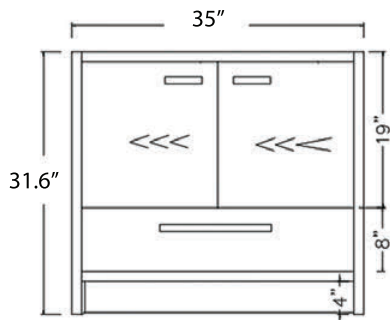

EC30-B SET

Overall Size (L x W x H)

Cabinet & Sink: 31.5" x 18" x 33.6"

Cabinet: 31" x 18" x 31.6"

Sink: 31.5" x 18" x 5.7"

Mirror: 31.5" x 0.8" x 28"

Cabinet & Mirror

Sink

EC36-B SET

Overall Size (L x W x H)

Cabinet & Sink: 31.5" x 18" x 33.6"

Cabinet: 35" x 18" x 31.6"

Sink: 35.5" x 18" x 5.7"

Mirror: 36" x 0.8" x 28"

Cabinet & Mirror

Front

Side

Sink

Top

Front

EC40-B SET

Overall Size (L x W x H)

Cabinet & Sink: 39.4" x 18" x 33.6"

Cabinet: 39" x 18" x 31.6"

EC48-B SET

Overall Size (L x W x H)

Cabinet & Sink: 47.2" x 18" x 33.6"

Cabinet: 47" x 18" x 31.6"

Sink: 47.2" x 18" x 5.7"

Mirror: 47" x 0.8" x 28"

Cabinet & Mirror

Sink