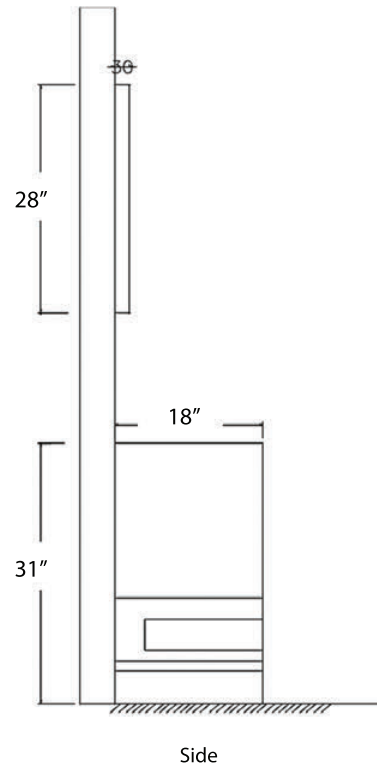

EC30-B SET

Overall Size (L x W x H)

Cabinet & Sink: 31.5" x 18" x 33.6"

Cabinet: 31" x 18" x 31.6"

Sink: 31.5" x 18" x 5.7"

Mirror: 31.5" x 0.8" x 28"

Cabinet & Mirror

Sink

EC36-B SET

Overall Size (L x W x H)

Cabinet & Sink: 31.5" x 18" x 33.6"

Cabinet: 35" x 18" x 31.6"

Sink: 35.5" x 18" x 5.7"

Mirror: 36" x 0.8" x 28"

Cabinet & Mirror

Front

Side

Sink

Top

Front

EC40-B SET

Overall Size (L x W x H)

Cabinet & Sink: 39.4" x 18" x 33.6"

Cabinet: 39" x 18" x 31.6"

Sink: 39.4" x 18" x 5.7"

Mirror: 39" x 0.8" x 28"

Cabinet & Mirror

Front

Side

Sink

Top

Front