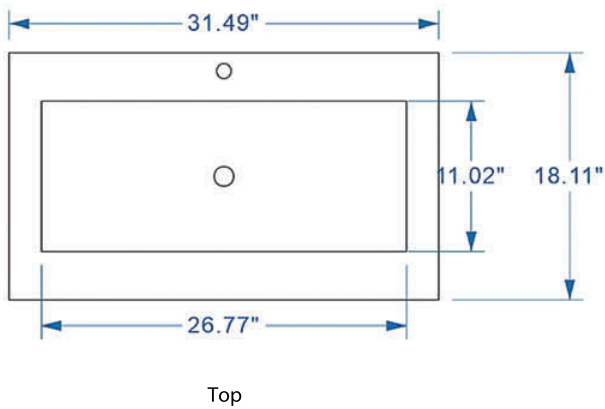

EC30-B SET

Overall Size (L x W x H)

Cabinet & Sink: 31.5" x 18" x 33.6"

Cabinet: 31" x 18" x 31.6"

Sink: 31.5" x 18" x 5.7"

Mirror: 31.5" x 0.8" x 28"

Cabinet & Mirror

Sink

EC36-B SET

Overall Size (L x W x H)

Cabinet & Sink: 31.5" x 18" x 33.6"

Cabinet: 35" x 18" x 31.6"

Sink: 35.5" x 18" x 5.7"

Mirror: 36" x 0.8" x 28"

Cabinet & Mirror

Front

Side

Sink

Top

Front

EC40-B SET

Overall Size (L x W x H)

Cabinet & Sink: 39.4" x 18" x 33.6"

Cabinet: 39" x 18" x 31.6"

Sink: 39.4" x 18" x 5.7"

Mirror: 39" x 0.8" x 28"

Cabinet & Mirror

Front

Side

Sink

Top

Front