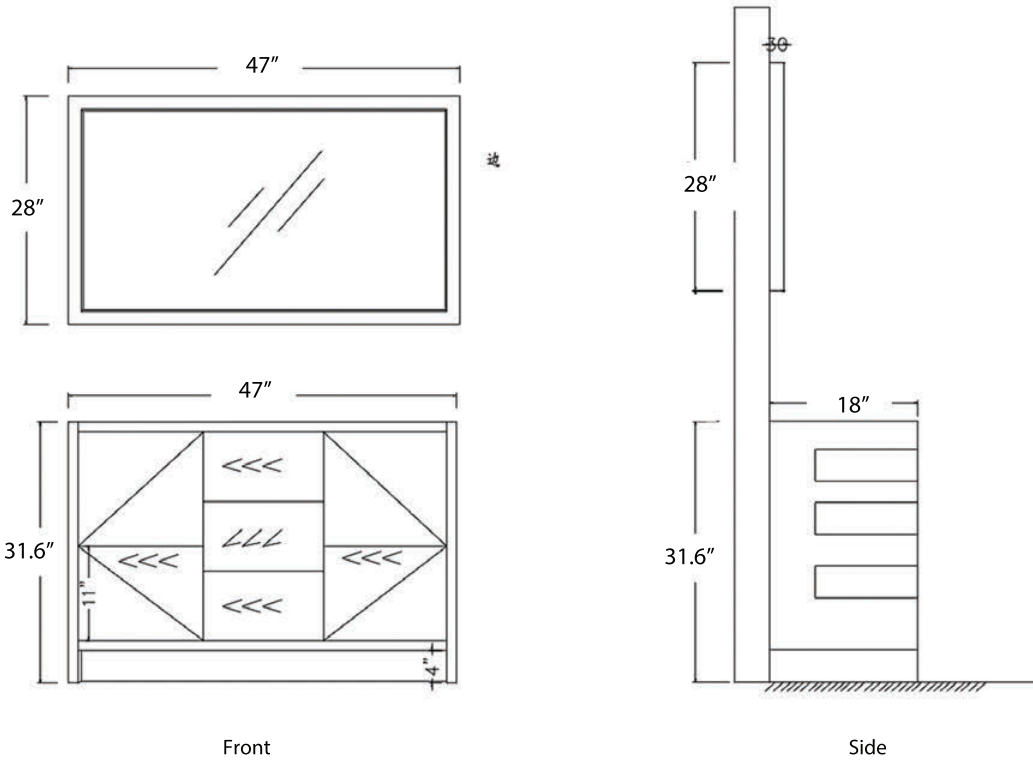

EC30-B SET

Overall Size (L x W x H)

Cabinet & Sink: 31.5" x 18" x 33.6"

Cabinet: 31" x 18" x 31.6"

Sink: 31.5" x 18" x 5.7"

Mirror: 31.5" x 0.8" x 28"

Cabinet & Mirror

Sink

EC36-B SET

Overall Size (L x W x H)

Cabinet & Sink: 31.5" x 18" x 33.6"

Cabinet: 35" x 18" x 31.6"

Sink: 35.5" x 18" x 5.7"

Mirror: 36" x 0.8" x 28"

Cabinet & Mirror

Front

Sink: 39.4" x 18" x 5.7"

Mirror: 39" x 0.8" x 28"

Cabinet & Mirror

Front

Side

Sink

Top

Front

EC48-B SET

Overall Size (L x W x H)

Cabinet & Sink: 47.2" x 18" x 33.6"

Cabinet: 47" x 18" x 31.6"

Sink: 47.2" x 18" x 5.7"

Mirror: 47" x 0.8" x 28"

Cabinet & Mirror

Sink