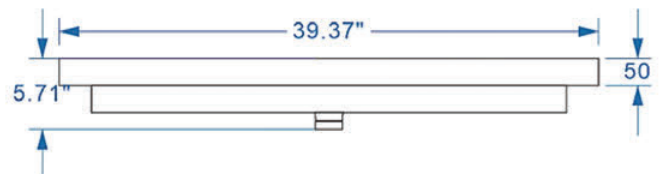

EC36-B SET

Overall Size (L x W x H)

Cabinet & Sink: 31.5" x 18" x 33.6"

Cabinet: 35" x 18" x 31.6"

Sink: 35.5" x 18" x 5.7"

Mirror: 36" x 0.8" x 28"

Cabinet & Mirror

Front

Side

Sink

Top

Front

EC40-B SET

Overall Size (L x W x H)

Cabinet & Sink: 39.4" x 18" x 33.6"

Cabinet: 39" x 18" x 31.6"

Sink: 39.4" x 18" x 5.7"

Mirror: 39" x 0.8" x 28"

Cabinet & Mirror

Front

Side

Sink

Top

Front

EC48-B SET

Overall Size (L x W x H)

Cabinet & Sink: 47.2" x 18" x 33.6"

Cabinet: 47" x 18" x 31.6"

Sink: 47.2" x 18" x 5.7"

Mirror: 47" x 0.8" x 28"

Cabinet & Mirror

Sink