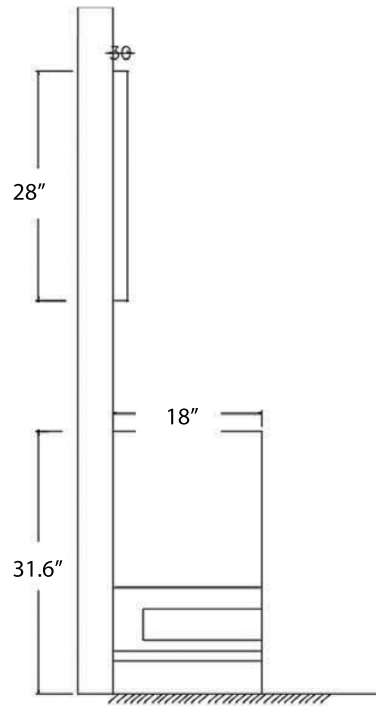

EC36-B SET

Overall Size (L x W x H)

Cabinet & Sink: 31.5" x 18" x 33.6"

Cabinet: 35" x 18" x 31.6"

Sink: 35.5" x 18" x 5.7"

Mirror: 36" x 0.8" x 28"

Cabinet & Mirror

Front

Side

Sink

Top

Front

EC40-B SET

Overall Size (L x W x H)

Cabinet & Sink: 39.4" x 18" x 33.6"

Cabinet: 39" x 18" x 31.6"

Sink: 39.4" x 18" x 5.7"

Mirror: 39" x 0.8" x 28"

Cabinet & Mirror

Front

Side

Sink

Top

Front

EC48-B SET

Overall Size (L x W x H)

Cabinet & Sink: 47.2" x 18" x 33.6"

Cabinet: 47" x 18" x 31.6"

Sink: 47.2" x 18" x 5.7"

Mirror: 47" x 0.8" x 28"

Cabinet & Mirror

Sink