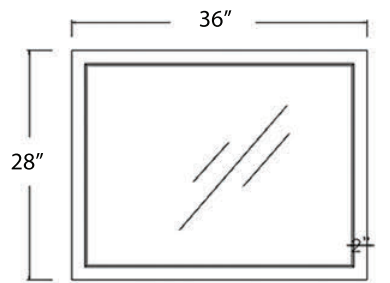

EC30-B SET

Overall Size (L x W x H)

Cabinet & Sink: 31.5" x 18" x 33.6"

Cabinet: 31" x 18" x 31.6"

Sink: 31.5" x 18" x 5.7"

Mirror: 31.5" x 0.8" x 28"

Cabinet & Mirror

Sink

EC36-B SET

Overall Size (L x W x H)

Cabinet & Sink: 31.5" x 18" x 33.6"

Cabinet: 35" x 18" x 31.6"

Sink: 35.5" x 18" x 5.7"

Mirror: 36" x 0.8" x 28"

Cabinet & Mirror

Front

Side

Sink

Top

Front

EC40-B SET

Overall Size (L x W x H)

Cabinet & Sink: 39.4" x 18" x 33.6"

Cabinet: 39" x 18" x 31.6"

Sink: 39.4" x 18" x 5.7"

Mirror: 39" x 0.8" x 28"

Cabinet & Mirror

Front

Side

Sink

Top

Front