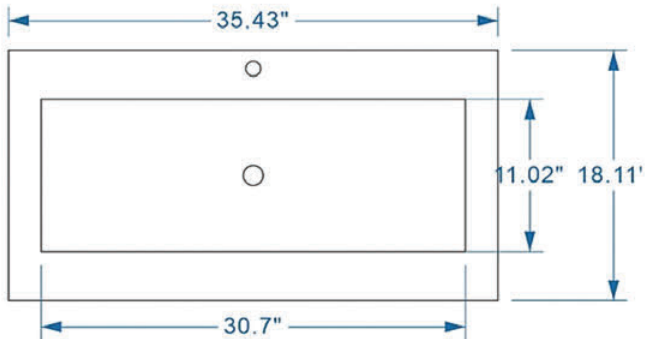

EC36-B SET

Overall Size (L x W x H)

Cabinet & Sink: 31.5" x 18" x 33.6"

Cabinet: 35" x 18" x 31.6"

Sink: 35.5" x 18" x 5.7"

Mirror: 36" x 0.8" x 28"

Cabinet & Mirror

Front

Side

Sink

Top

Front

EC40-B SET

Overall Size (L x W x H)

Cabinet & Sink: 39.4" x 18" x 33.6"

Cabinet: 39" x 18" x 31.6"

Sink: 39.4" x 18" x 5.7"

Mirror: 39" x 0.8" x 28"

Cabinet & Mirror

Front

Side

Sink

Top

Front

EC48-B SET

Overall Size (L x W x H)

Cabinet & Sink: 47.2" x 18" x 33.6"

Cabinet: 47" x 18" x 31.6"

Sink: 47.2" x 18" x 5.7"

Mirror: 47" x 0.8" x 28"

Cabinet & Mirror

Sink