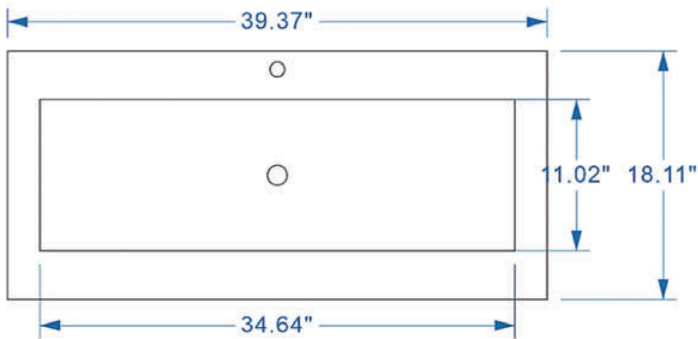

EC36-B SET

Overall Size (L x W x H)

Cabinet & Sink: 31.5" x 18" x 33.6"

Cabinet: 35" x 18" x 31.6"

Sink: 35.5" x 18" x 5.7"

Mirror: 36" x 0.8" x 28"

Cabinet & Mirror

Front

Side

Sink

Top

Front

EC40-B SET

Overall Size (L x W x H)

Cabinet & Sink: 39.4" x 18" x 33.6"

Cabinet: 39" x 18" x 31.6"

Sink: 39.4" x 18" x 5.7"

Mirror: 39" x 0.8" x 28"

Cabinet & Mirror

Front

Side

Sink

Top

Front

EC48-B SET

Overall Size (L x W x H)

Cabinet & Sink: 47.2" x 18" x 33.6"

Cabinet: 47" x 18" x 31.6"

Sink: 47.2" x 18" x 5.7"

Mirror: 47" x 0.8" x 28"

Cabinet & Mirror

Sink