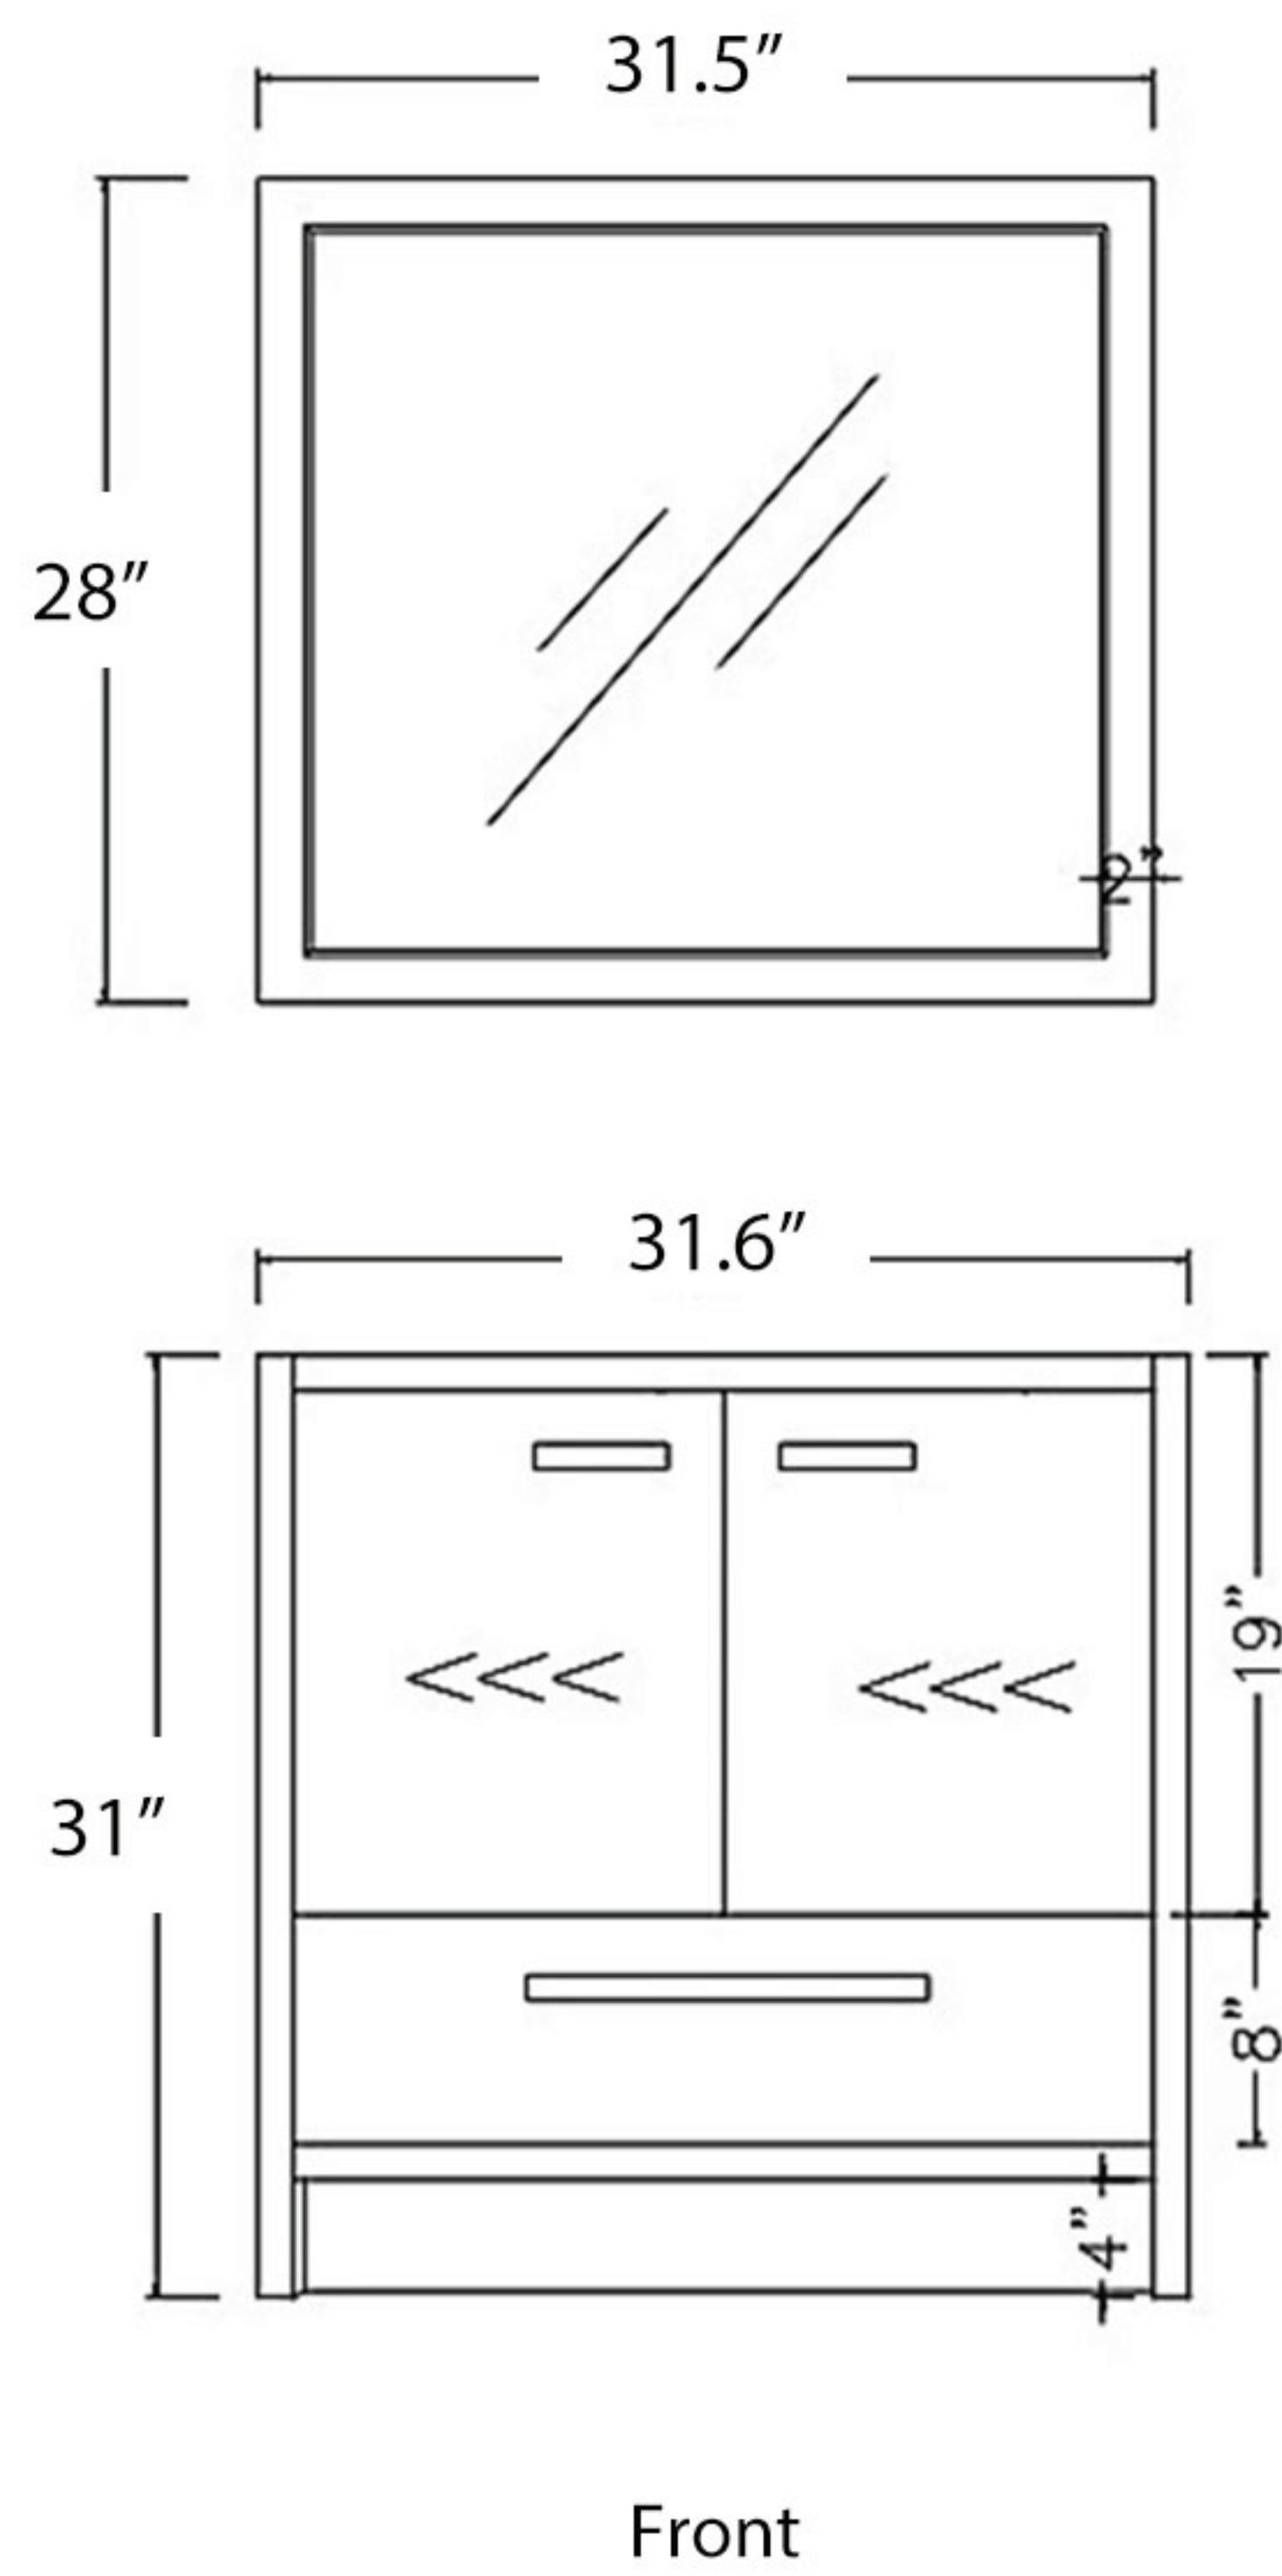

EC30-B SET

Overall Size (L x W x H)

Cabinet & Sink: 31.5" x 18" x 33.6"

Cabinet: 31" x 18" x 31.6"

Sink: 31.5" x 18" x 5.7"

Mirror: 31.5" x 0.8" x 28"

Cabinet & Mirror

Sink