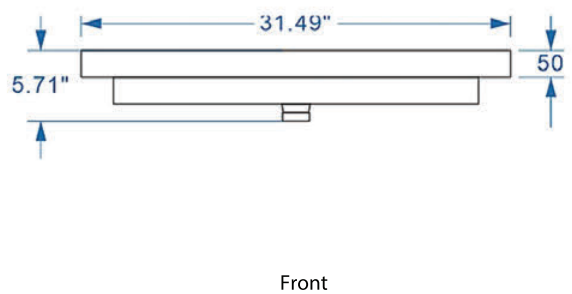

EC30-B SET

Overall Size (L x W x H)

Cabinet & Sink: 31.5" x 18" x 33.6"

Cabinet: 31" x 18" x 31.6"

Sink: 31.5" x 18" x 5.7"

Mirror: 31.5" x 0.8" x 28"

Cabinet & Mirror

Sink

EC36-B SET

Overall Size (L x W x H)

Cabinet & Sink: 31.5" x 18" x 33.6"

Cabinet: 35" x 18" x 31.6"

Sink: 35.5" x 18" x 5.7"

Mirror: 36" x 0.8" x 28"

Cabinet & Mirror

Front

Side

Sink

Top

Front

EC40-B SET

Overall Size (L x W x H)

Cabinet & Sink: 39.4" x 18" x 33.6"

Cabinet: 39" x 18" x 31.6"

Sink: 39.4" x 18" x 5.7"

Mirror: 39" x 0.8" x 28"

Cabinet & Mirror

Front

Side

Sink

Top

Front