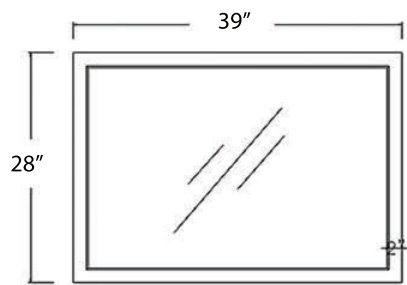

EC36-B SET

Overall Size (L x W x H)

Cabinet & Sink: 31.5" x 18" x 33.6"

Cabinet: 35" x 18" x 31.6"

Sink: 35.5" x 18" x 5.7"

Mirror: 36" x 0.8" x 28"

Cabinet & Mirror

Front

Side

Sink

Top

Front

EC40-B SET

Overall Size (L x W x H)

Cabinet & Sink: 39.4" x 18" x 33.6"

Cabinet: 39" x 18" x 31.6"

Sink: 39.4" x 18" x 5.7"

Mirror: 39" x 0.8" x 28"

Cabinet & Mirror

Front

Side

Sink

Top

Front

EC48-B SET

Overall Size (L x W x H)

Cabinet & Sink: 47.2" x 18" x 33.6"

Cabinet: 47" x 18" x 31.6"

Sink: 47.2" x 18" x 5.7"

Mirror: 47" x 0.8" x 28"

Cabinet & Mirror

Sink