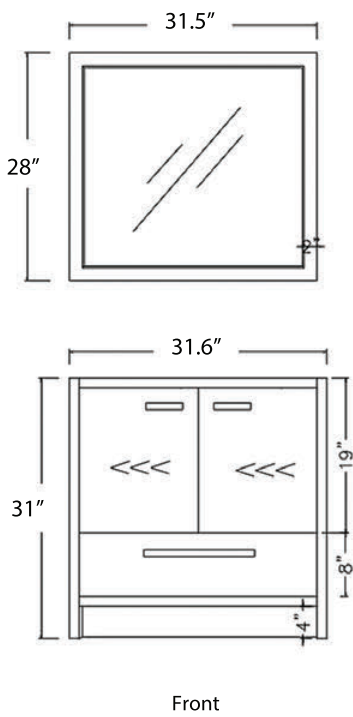

EC30-B SET

Overall Size (L x W x H)

Cabinet & Sink: 31.5" x 18" x 33.6"

Cabinet: 31" x 18" x 31.6"

Sink: 31.5" x 18" x 5.7"

Mirror: 31.5" x 0.8" x 28"

Cabinet & Mirror

Sink

EC36-B SET

Overall Size (L x W x H)

Cabinet & Sink: 31.5" x 18" x 33.6"

Cabinet: 35" x 18" x 31.6"

Sink: 35.5" x 18" x 5.7"

Mirror: 36" x 0.8" x 28"

Cabinet & Mirror

Front

Sink: 39.4" x 18" x 5.7"

Mirror: 39" x 0.8" x 28"

Cabinet & Mirror

Front

Side

Sink

Top

Front

EC48-B SET

Overall Size (L x W x H)

Cabinet & Sink: 47.2" x 18" x 33.6"

Cabinet: 47" x 18" x 31.6"

Sink: 47.2" x 18" x 5.7"

Mirror: 47" x 0.8" x 28"

Cabinet & Mirror

Sink