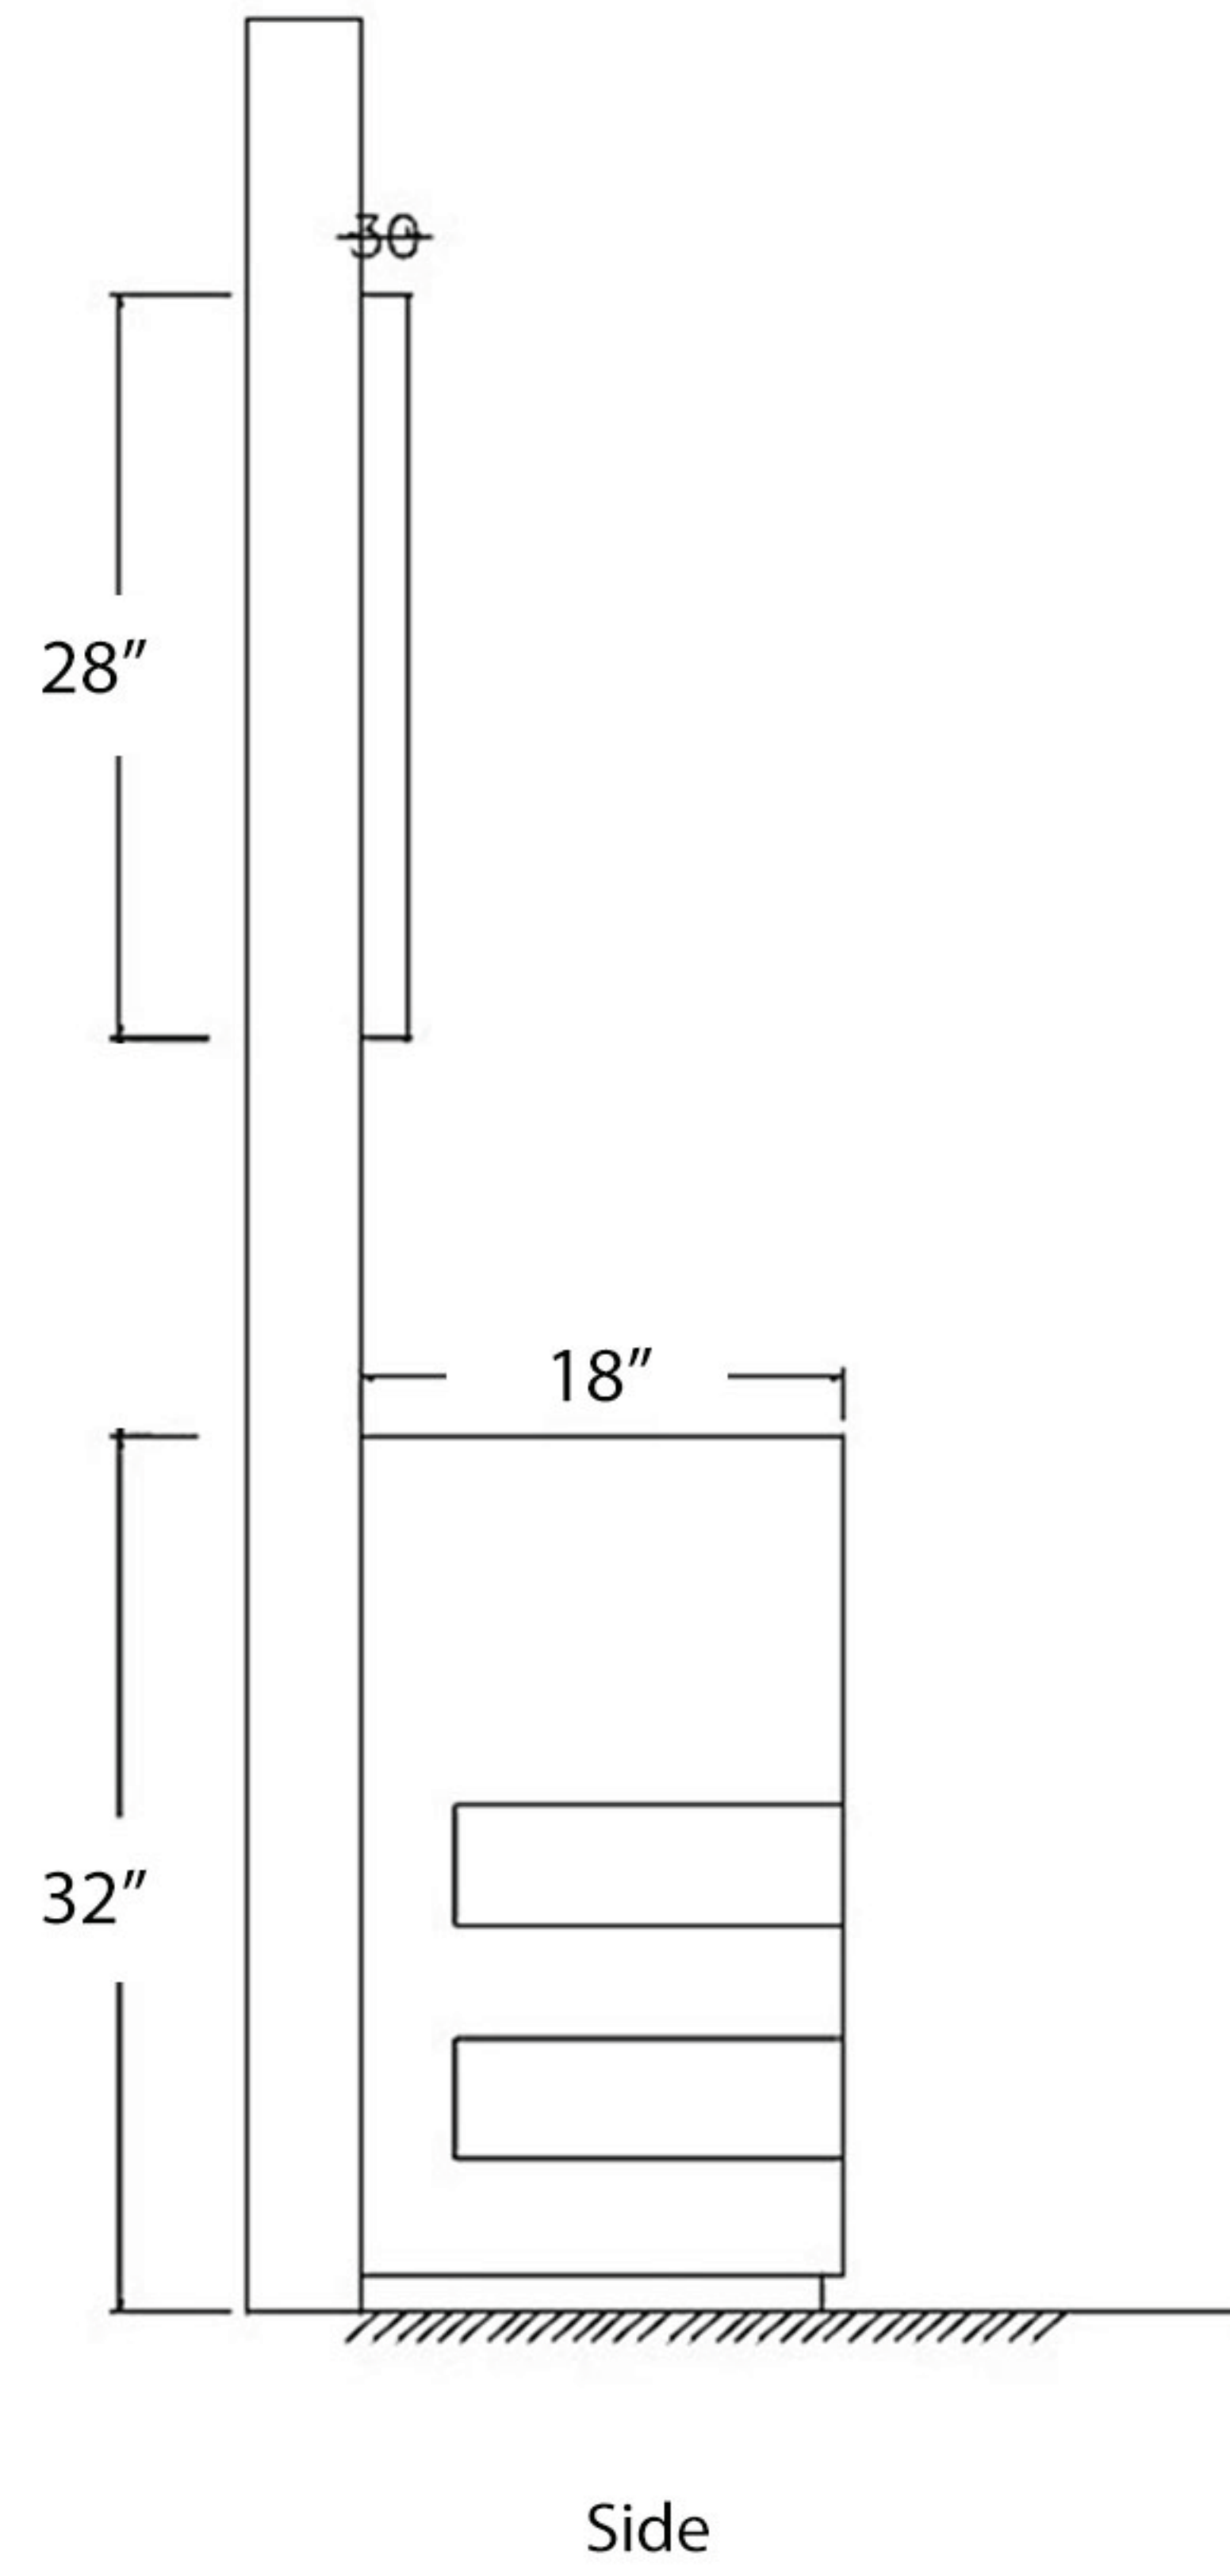

# EC30-A SET

## Overall Size (L x W x H)

Cabinet & Sink: 29.7" x 18.5" x 32.8"

Cabinet: 29" x 18" x 32"

Sink: 29.7" x 18.5" x 7"

Mirror: 29" x 0.8" x 28"

## Cabinet & Mirror

## Sink