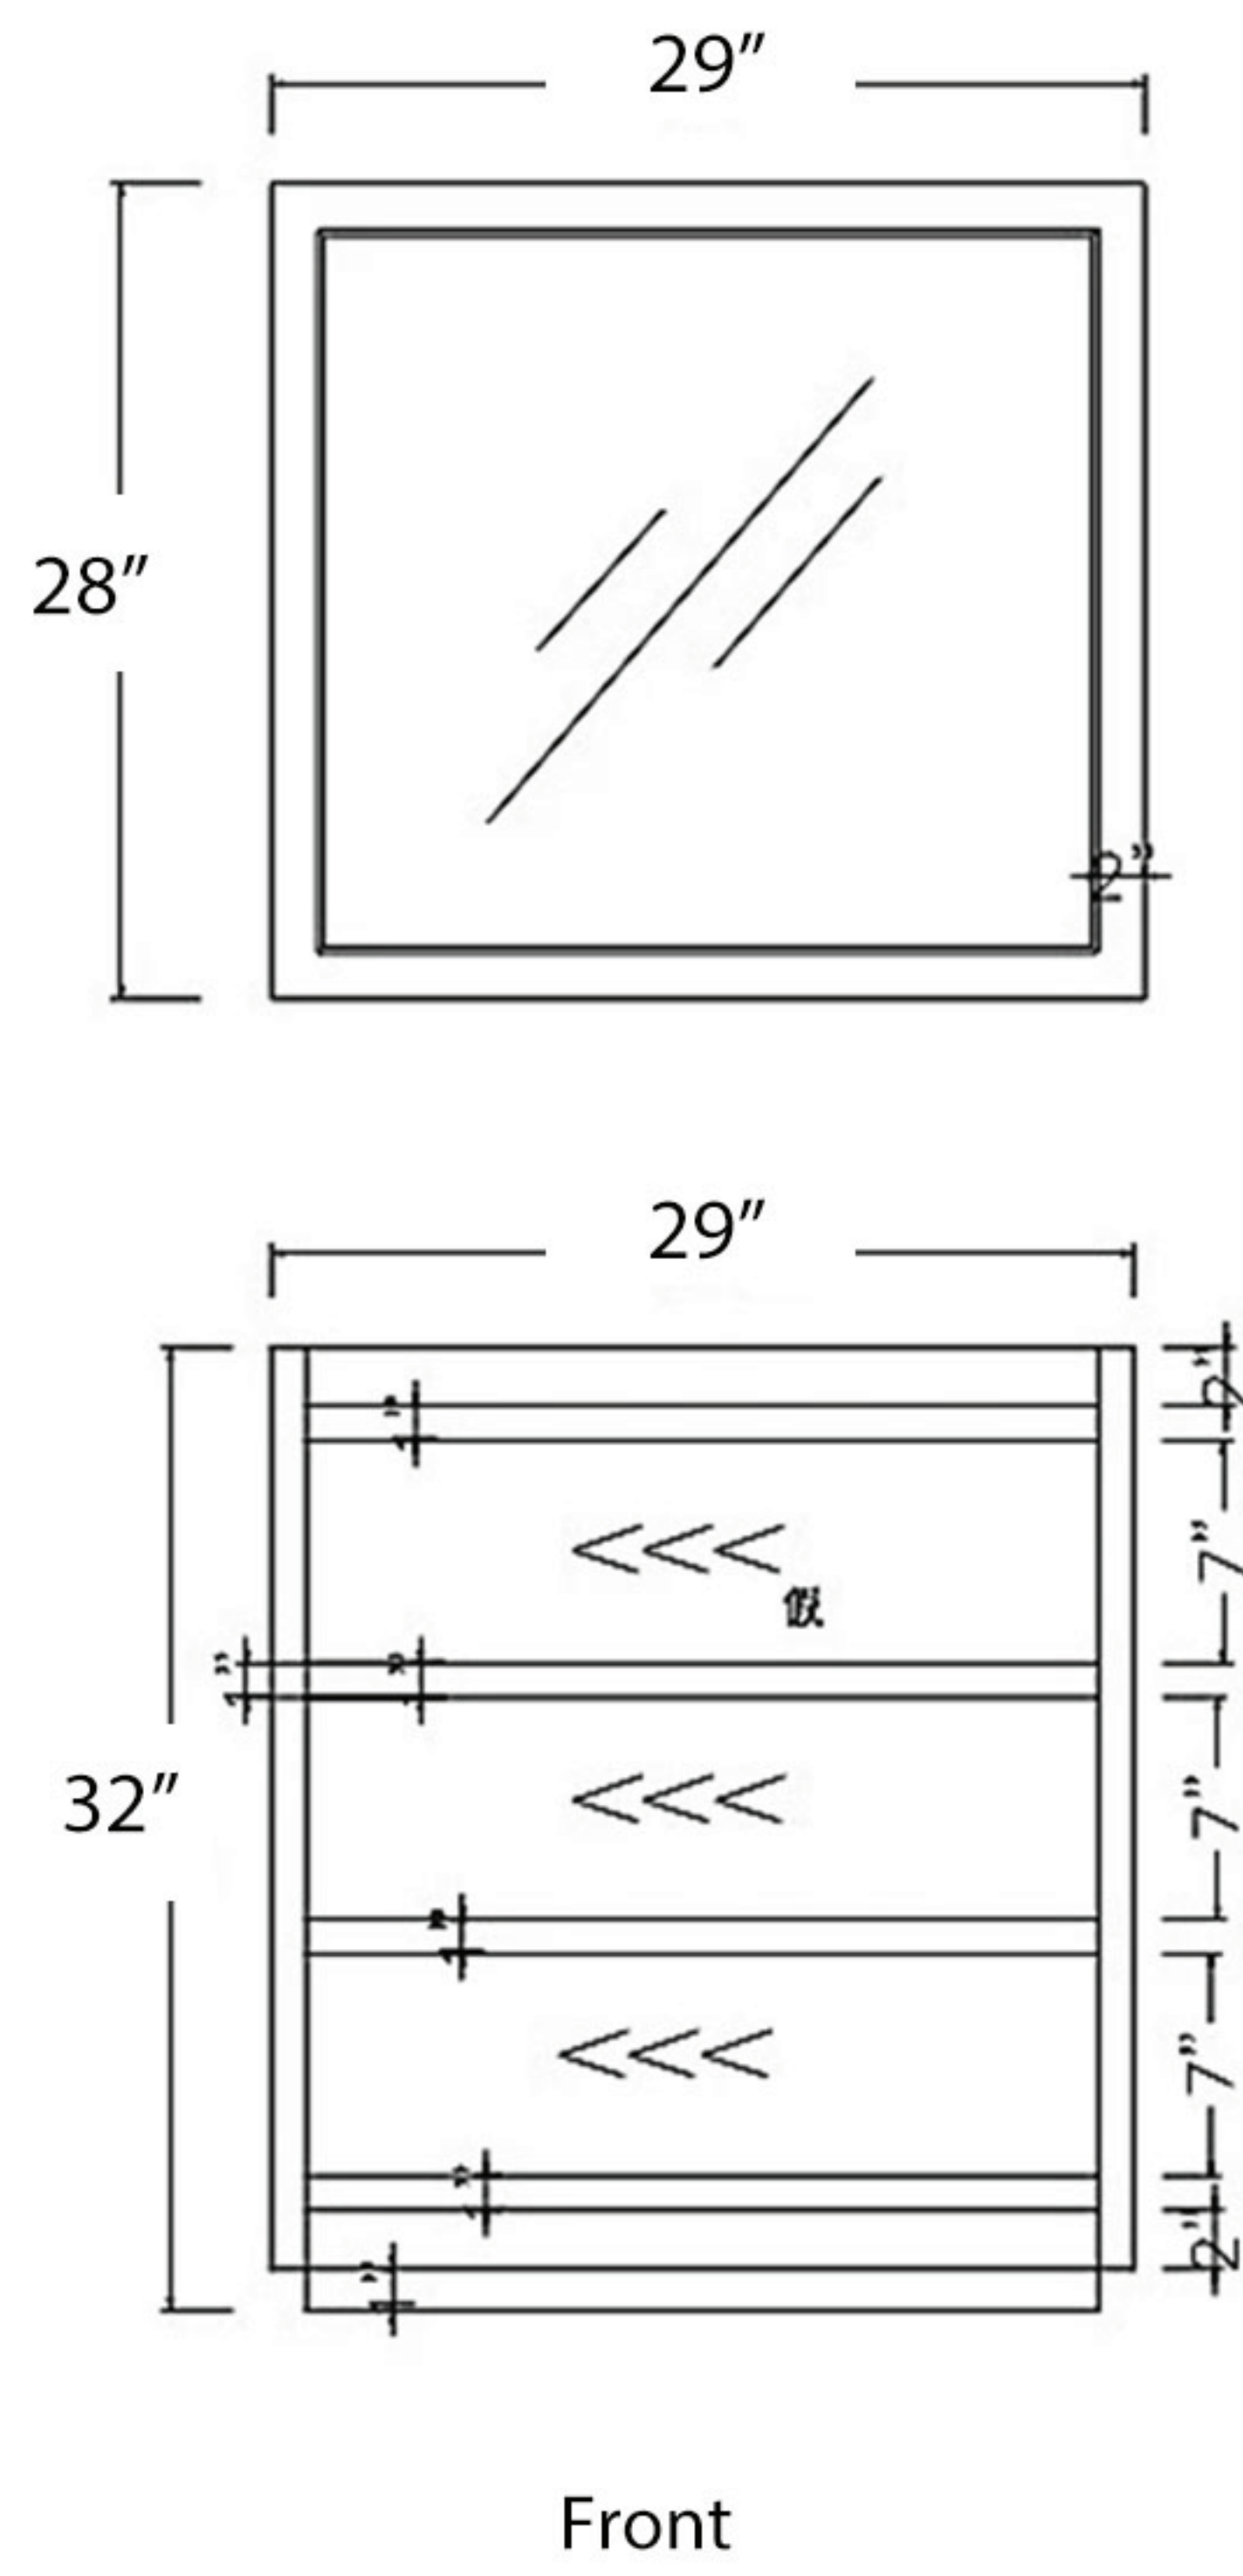

EC30-A SET

Overall Size (L x W x H)

Cabinet & Sink: 29.7" x 18.5" x 32.8"

Cabinet: 29" x 18" x 32"

Sink: 29.7" x 18.5" x 7"

Mirror: 29" x 0.8" x 28"

Cabinet & Mirror