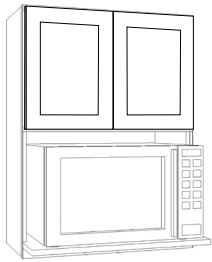

Wall Microwave Cabinet

Code	W	H	D
WM2739	27	39	12