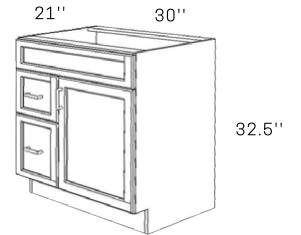

WAVE

FULL OVERLAY and RAISED CABINETS
Product Shown: V3021R

- All Wood Framed Cabinets
- Plywood Sides and Shelves
- Lacquer Finish
- Full Extension, Soft-Close Drawers