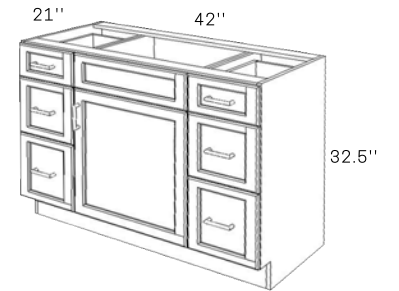

SYCAMORE

FULL OVERLAY and SHAKER CABINETS
Product Shown: V6021

- All Wood Framed Cabinets
- Plywood Sides and Shelves
- Clear Coat Finish
- Full Extension, Soft-Close Drawers