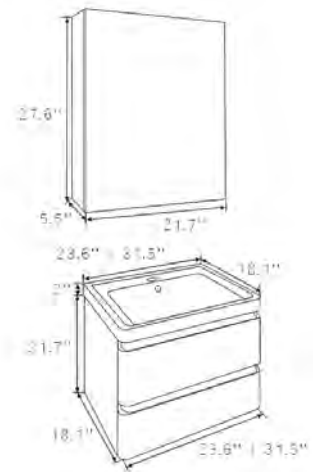

EC810-6 & EC810-8

*Photo: EC810-6