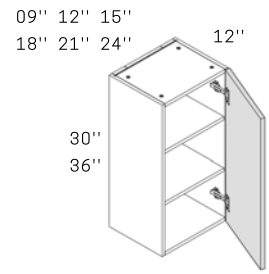

WALL CABINET

W0930	09" L x 30" H x 12" D
W0936	09" L x 36" H x 12" D
W1230	12" L x 30" H x 12" D
W1236	12" L x 36" H x 12" D
W1530	15" L x 30" H x 12" D
W1536	15" L x 36" H x 12" D
W1830	18" L x 30" H x 12" D
W1836	18" L x 36" H x 12" D
W2130	21" L x 30" H x 12" D
W2136	21" L x 36" H x 12" D
W2430	24" L x 30" H x 12" D
W2436	24" L x 36" H x 12" D