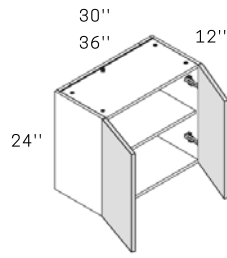

WALL CABINET

W3024	30" L x 24" H x 12" D
W3624	36" L x 24" H x 12" D