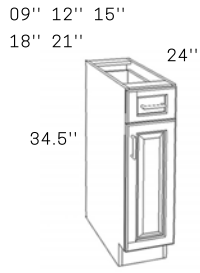

VINEYARD

FULL OVERLAY & SHAKER CABINETS

PRODUCT DETAILS

SERIES MANOR

- All Wood Framed Cabinets
- Plywood Sides and Shelves
- Clear Coat Finish
- Recessed Panel, Full Overlay and Shaker Style Doors
- Full Extension, Soft-Close Drawers
- 6-Way Adjustable Glides
- 5-Piece Drawer Front
- No Center Divider Obstructing Access to Items
- 34-1/2" Base Cabinet Height
- 28", 34", and 40" Wall Cabinet Height

SPECIFICATIONS

BASE CABINETS

BASE CABINET

B09	09"L x 34.5"H x 24"D
B12	12"L x 34.5"H x 24"D
B15	15"L x 34.5"H x 24"D
B18	18"L x 34.5"H x 24"D
B21	21"L x 34.5"H x 24"D

BASE CABINET

B24	24"L x 34.5"H x 24"D
B27	27"L x 34.5"H x 24"D

BASE CABINET

B30	30"L x 34.5"H x 24"D
B33	33"L x 34.5"H x 24"D
B36	36"L x 34.5"H x 24"D
B39	39"L x 34.5"H x 24"D

SINK BASE CABINET

SB30	30"L x 34.5"H x 24"D
SB33	33"L x 34.5"H x 24"D
SB36	36"L x 34.5"H x 24"D
SB39	39"L x 34.5"H x 24"D