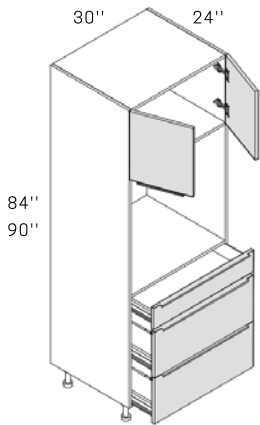

SPECIFICATIONS

TALL CABINETS & DECORATIONS

PANTRY CABINET

PC1884	18"L x 84"H x 24"D
PC1890	18"L x 90"H x 24"D

PANTRY CABINET

PC2484	24"L x 84"H x 24"D
PC2490	24"L x 90"H x 24"D
PC3084	30"L x 84"H x 24"D
PC3090	30"L x 90"H x 24"D

SINGLE OVEN CABINET W/ 3 DRAWERS

OC3084	30"L x 84"H x 24"D
OC3090	30"L x 90"H x 24"D

DOUBLE OVEN CABINET W/ 1 DRAWER

DOC3084	30"L x 84"H x 24"D
DOC3090	30"L x 90"H x 24"D

BASE END SHELF CABINET

BES12L	12"L x 30"H x 24"D
BES12R	12"L x 30"H x 24"D