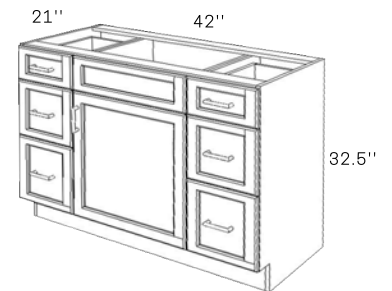

SPECIFICATIONS

Item code is read: V- Width" x 21"D x (32-1/2"H)
*Depth can be cut down upon customer request.

V1221
V1521
V1821

V2421
V2721
V3021

V3021L
V3021R

V3621L
V3621R

V4221

V4821
V5821

V6021