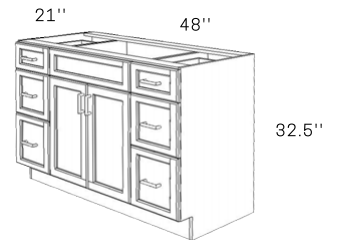

MOONLIGHT

FULL OVERLAY and SHAKER CABINETS
Product Shown: V4821

- All Wood Framed Cabinets
- Plywood Sides and Shelves
- White Paint Finish
- Full Extension, Soft-Close Drawers