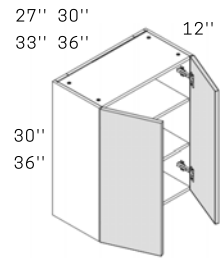

WALL CABINET

W2730	27" L x 30" H x 12" D
W2736	27" L x 36" H x 12" D
W3030	30" L x 30" H x 12" D
W3036	30" L x 36" H x 12" D
W3330	33" L x 30" H x 12" D
W3336	33" L x 36" H x 12" D
W3630	36" L x 30" H x 12" D
W3636	36" L x 36" H x 12" D