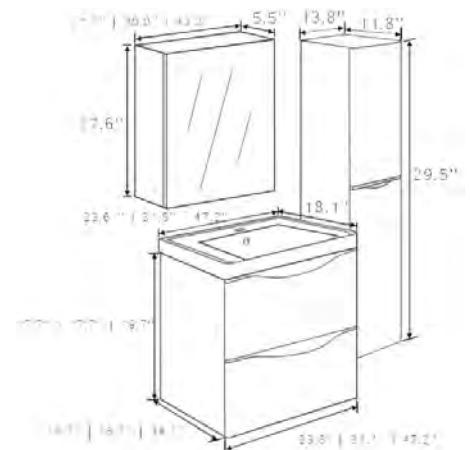

EC811-6 EC811-8 & EC811-12

*Photo: EC811-6