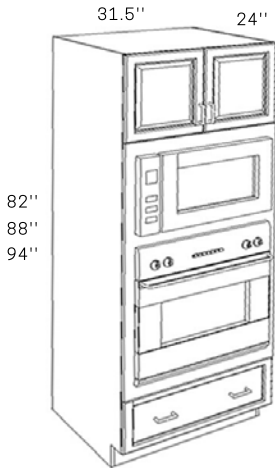

MICROWAVE OVEN PANTRY

M031-1/2x82	31.5''L x 82''H x 24''D
M031-1/2x88	31.5''L x 88''H x 24''D
M031-1/2x94	31.5''L x 94''H x 24''D