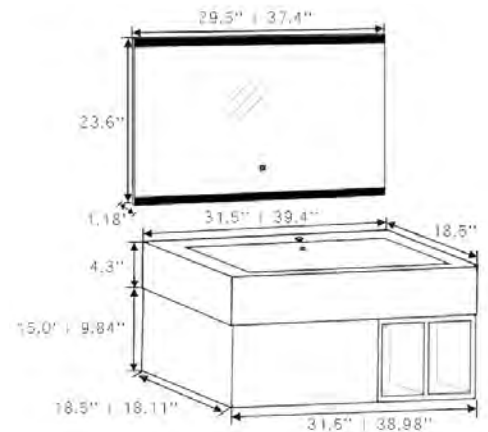

EC826-8 & EC826-10

*Photo: EC826-10

PRODUCT DETAILS

LED MIRROR

MATERIAL: Copper-Free Glass

KEY: Illuminated Touch Sensor

SIZE(S):

-EC826-8: 29.5"L x 23.6"H x 1.18"D

-EC826-10: 37.4"L x 23.6"H x 1.18"D

BASIN

COLOR: Matte (-8) & Glossy White (-10)

MATERIAL: Artificial Stone

SIZE(S):

-EC826-8: 31.5"L x 18.5"W x 5.9"H

-EC826-10: 39.4"L x 18.5"W x 4.3"H

MAIN CABINET

COLOR: White & Black Walnut

MATERIAL: Plywood

HARDWARE: SALICE Rebound Rail

SIZE(S):

-EC826-8: 31.5"L x 18.5"W x 15.0"H

-EC826-10: 39.0"L x 18.1"W x 9.84"H