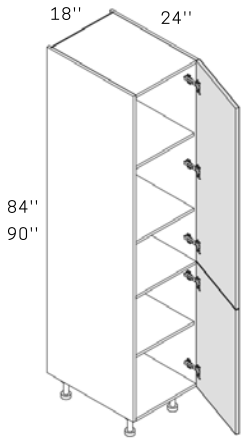

SPECIFICATIONS

TALL CABINETS & DECORATIONS

PANTRY CABINET

PC1884	18"L x 84"H x 24"D
PC1890	18"L x 90"H x 24"D