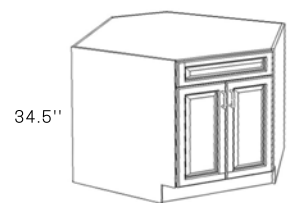

BASE SPICE RACK CABINET

B09P0	09"L x 34.5"H x 24"D
B12P0	12"L x 34.5"H x 24"D

BASE LAZY SUSAN CABINET

LS33	33"L x 34.5"H x 24"D
LS36	36"L x 34.5"H x 24"D

NEO-CORNER SINK BASE CABINET

NCSB42	42"L x 34.5"H x 24"D
--------	----------------------