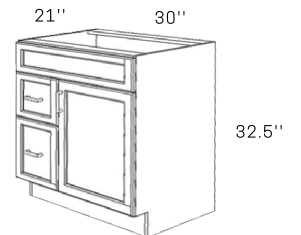

- All Wood Framed Cabinets
- Plywood Sides and Shelves
- Clear Coat Finish
- Full Extension, Soft-Close Drawers

SPECIFICATIONS

Item code is read: V- Width" x 21"D x (32-1/2"H)
*Depth can be cut down upon customer request.