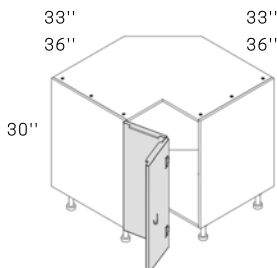

BASE LAZY SUSAN CABINET

BLS33	33" L x 30" H x 24" D
BLS36	36" L x 30" H x 24" D