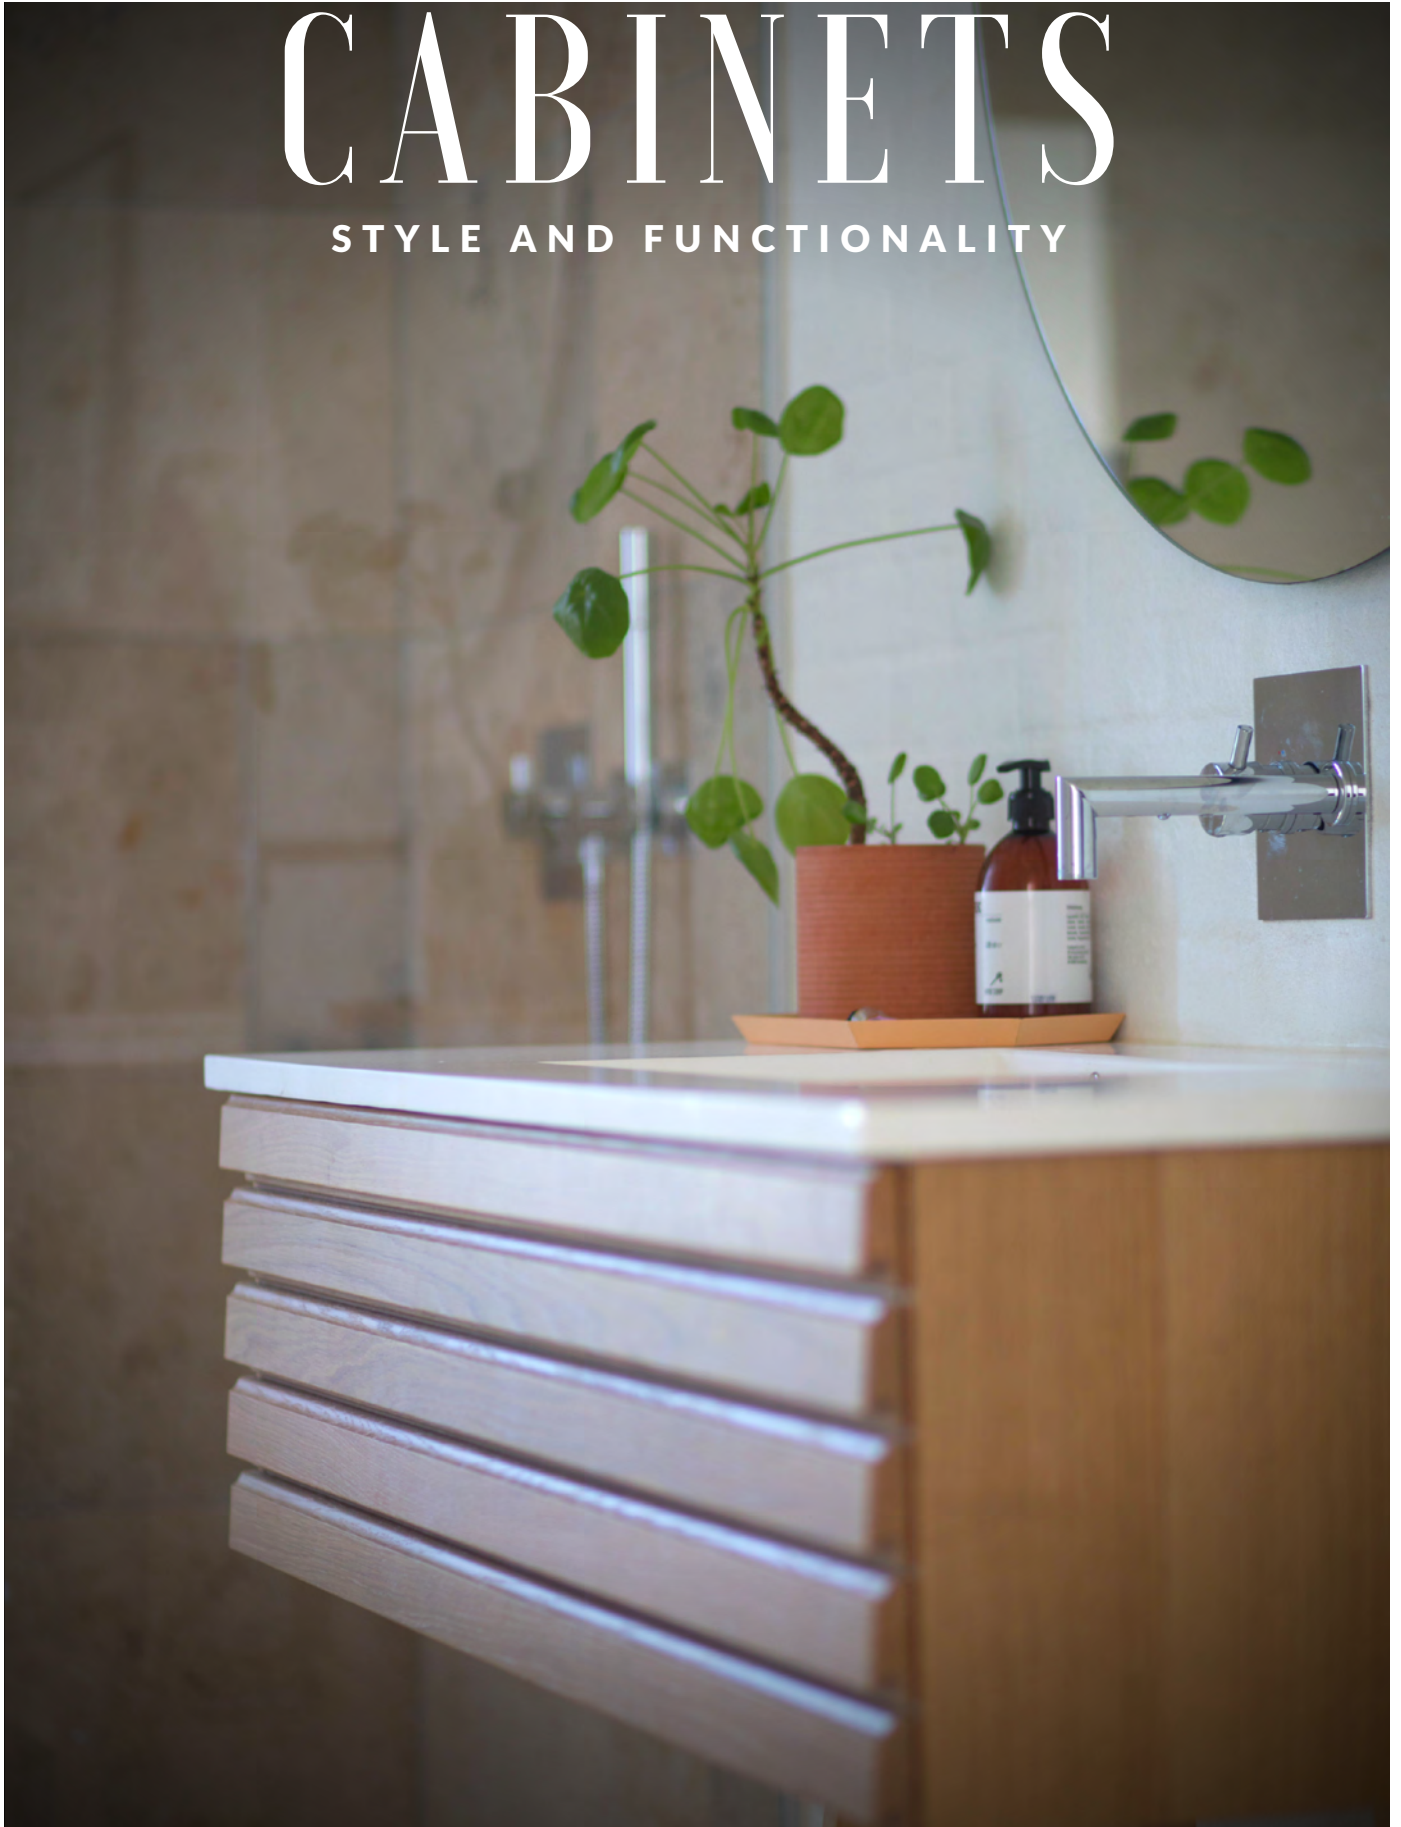

VANITY CABINETS

STYLE AND FUNCTIONALITY