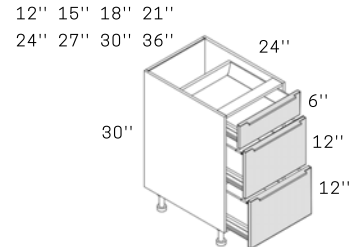

DRAWER BASE CABINET

DB12-3	12" L x 30" H x 24" D
DB15-3	15" L x 30" H x 24" D
DB18-3	18" L x 30" H x 24" D
DB21-3	21" L x 30" H x 24" D
DB24-3	24" L x 30" H x 24" D
DB27-3	27" L x 30" H x 24" D
DB30-3	30" L x 30" H x 24" D
DB36-3	36" L x 30" H x 24" D