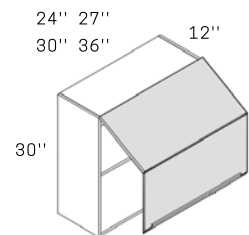

WALL BI-FOLD LIFT CABINET

WBF2430	24" L x 30" H x 12" D
WBF2730	27" L x 30" H x 12" D
WBF3030	30" L x 30" H x 12" D
WBF3630	36" L x 30" H x 12" D