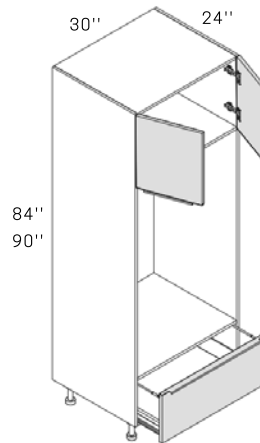

DOUBLE OVEN CABINET W/ 1 DRAWER

DOC3084	30"L x 84"H x 24"D
DOC3090	30"L x 90"H x 24"D