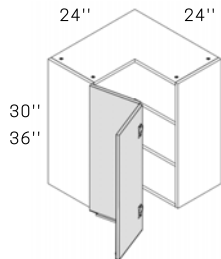

WALL EASY REACH CABINET

WER2430	24" L x 30" H x 24" D
WER2436	24" L x 36" H x 24" D

WALL CORNER CABINET

WDC2430	24" L x 30" H x 24" D
WDC2436	24" L x 36" H x 24" D

WALL SINGLE LIFT CABINET

WSL2412	24" L x 12" H x 12" D
WSL2712	27" L x 12" H x 12" D
WSL3012	30" L x 12" H x 12" D
WSL3612	36" L x 12" H x 12" D
WSL2415	24" L x 15" H x 12" D
WSL2715	27" L x 15" H x 12" D
WSL3015	30" L x 15" H x 12" D
WSL3615	36" L x 15" H x 12" D