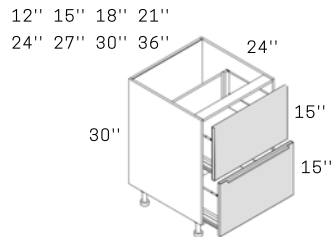

SINK BASE CABINET

SB30	30" L x 30" H x 24" D
SB33	33" L x 30" H x 24" D
SB36	36" L x 30" H x 24" D

BASE FULL DOOR CABINET

B09FD	09" L x 30" H x 24" D
B12FD	12" L x 30" H x 24" D
B15FD	15" L x 30" H x 24" D
B18FD	18" L x 30" H x 24" D
B21FD	21" L x 30" H x 24" D
B24FD	24" L x 30" H x 24" D

BASE FULL DOOR CABINET

B27FD	27" L x 30" H x 24" D
B30FD	30" L x 30" H x 24" D
B33FD	33" L x 30" H x 24" D
B36FD	36" L x 30" H x 24" D

BASE BLIND CORNER CABINET

BBC42-45	42" L x 30" H x 24" D
----------	-----------------------

BASE SPICE RACK CABINET

BSR06	06" L x 30" H x 24" D
BSR09	09" L x 30" H x 24" D

DRAWER BASE CABINET

DB12-2	12" L x 30" H x 24" D
DB15-2	15" L x 30" H x 24" D
DB18-2	18" L x 30" H x 24" D
DB21-2	21" L x 30" H x 24" D
DB24-2	24" L x 30" H x 24" D
DB27-2	27" L x 30" H x 24" D
DB30-2	30" L x 30" H x 24" D
DB36-2	36" L x 30" H x 24" D