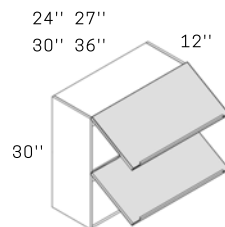

WALL DOUBLE LIFT CABINET

WBF2430	24" L x 30" H x 12" D
WBF2730	27" L x 30" H x 12" D
WBF3030	30" L x 30" H x 12" D
WBF3630	36" L x 30" H x 12" D