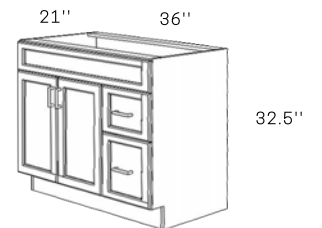

NIGHTFALL

FULL OVERLAY and SHAKER CABINETS
Product Shown: V3621L

- All Wood Framed Cabinets
- Plywood Sides and Shelves
- Clear Coat Finish
- Full Extension, Soft-Close Drawers