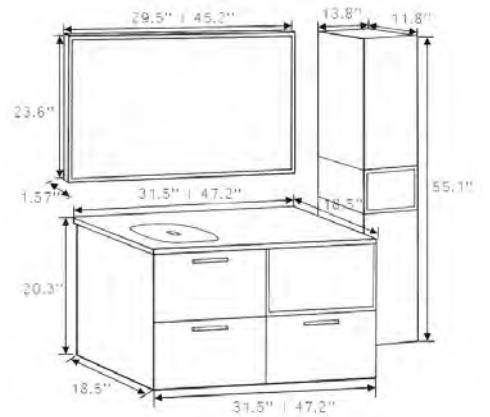

EC828-8 & EC828-12

*Photo: EC828-12