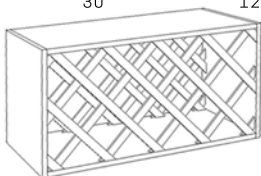

WALL DIAGONAL CORNER CABINET

28" 34"
40"

WDC2428	24"L x 28"H x 12"D
WDC2434	24"L x 34"H x 12"D
WDC2440	24"L x 40"H x 12"D

WALL LATTICE WINE RACK

30" 12"
15"

WR3015	30"L x 15"H x 12"D
--------	--------------------