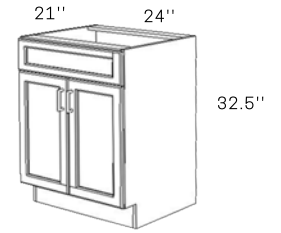

MILKYWAY

FULL OVERLAY and SHAKER CABINETS
Product Shown: V2421

- All Wood Framed Cabinets
- Plywood Sides and Shelves
- Clear Coat Finish
- Full Extension, Soft-Close Drawers