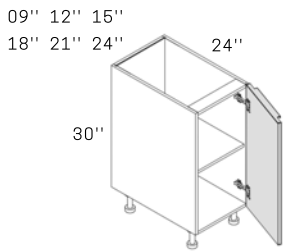

SPECIFICATIONS

BASE CABINETS

BASE CABINET

B12	12" L x 30" H x 24" D
B15	15" L x 30" H x 24" D
B18	18" L x 30" H x 24" D
B21	21" L x 30" H x 24" D
B24	24" L x 30" H x 24" D

BASE CABINET

B27	27" L x 30" H x 24" D
B30	30" L x 30" H x 24" D
B33	33" L x 30" H x 24" D
B36	36" L x 30" H x 24" D

SINK BASE CABINET

SB30	30" L x 30" H x 24" D
SB33	33" L x 30" H x 24" D
SB36	36" L x 30" H x 24" D

BASE FULL DOOR CABINET

B09FD	09" L x 30" H x 24" D
B12FD	12" L x 30" H x 24" D
B15FD	15" L x 30" H x 24" D
B18FD	18" L x 30" H x 24" D
B21FD	21" L x 30" H x 24" D
B24FD	24" L x 30" H x 24" D