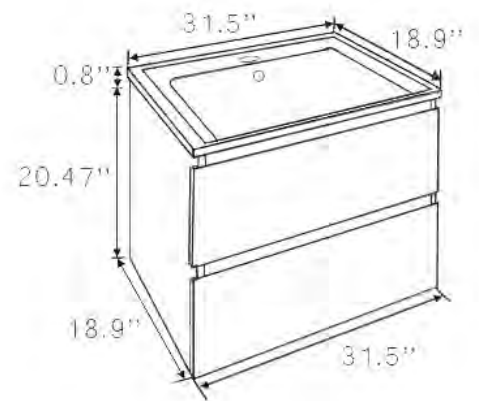

SIZE(S):

-EC826-8: 31.5"L x 18.5"W x 15.0"H

-EC826-10: 39.0"L x 18.1"W x 9.84"H

EC827-8

PRODUCT DETAILS

BASIN

COLOR: Glossy White
MATERIAL: Ceramic
SIZE: 31.5"L x 18.9"W x 5.7"H

MAIN CABINET