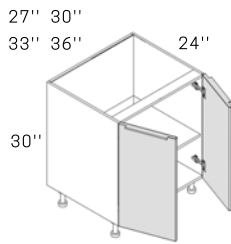

SPECIFICATIONS

BASE CABINETS

BASE CABINET

B12	12" L x 30" H x 24" D
B15	15" L x 30" H x 24" D
B18	18" L x 30" H x 24" D
B21	21" L x 30" H x 24" D
B24	24" L x 30" H x 24" D

BASE CABINET

B27	27" L x 30" H x 24" D
B30	30" L x 30" H x 24" D
B33	33" L x 30" H x 24" D
B36	36" L x 30" H x 24" D

SINK BASE CABINET

SB30	30" L x 30" H x 24" D
SB33	33" L x 30" H x 24" D
SB36	36" L x 30" H x 24" D

BASE FULL DOOR CABINET

B09FD	09" L x 30" H x 24" D
B12FD	12" L x 30" H x 24" D
B15FD	15" L x 30" H x 24" D
B18FD	18" L x 30" H x 24" D
B21FD	21" L x 30" H x 24" D
B24FD	24" L x 30" H x 24" D

BASE FULL DOOR CABINET

B27FD	27" L x 30" H x 24" D
B30FD	30" L x 30" H x 24" D
B33FD	33" L x 30" H x 24" D
B36FD	36" L x 30" H x 24" D

BASE BLIND CORNER CABINET

BBC42-45	42" L x 30" H x 24" D
----------	-----------------------