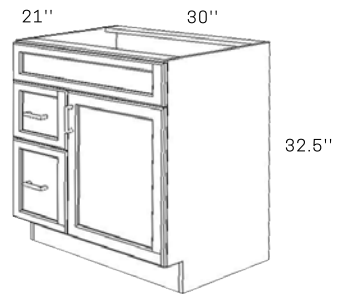

FINCA

FULL OVERLAY and SHAKER CABINETS
Product Shown: V3021R

- All Wood Framed Cabinets
- Plywood Sides and Shelves
- Clear Coat Finish
- Full Extension, Soft-Close Drawers