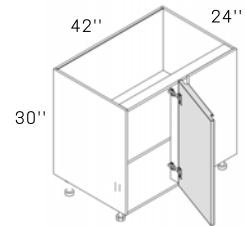

SPECIFICATIONS

BASE CABINETS

BASE CABINET

B12	12" L x 30" H x 24" D
B15	15" L x 30" H x 24" D
B18	18" L x 30" H x 24" D
B21	21" L x 30" H x 24" D
B24	24" L x 30" H x 24" D

BASE CABINET

B27	27" L x 30" H x 24" D
B30	30" L x 30" H x 24" D
B33	33" L x 30" H x 24" D
B36	36" L x 30" H x 24" D

SINK BASE CABINET

SB30	30" L x 30" H x 24" D
SB33	33" L x 30" H x 24" D
SB36	36" L x 30" H x 24" D

BASE FULL DOOR CABINET

B09FD	09" L x 30" H x 24" D
B12FD	12" L x 30" H x 24" D
B15FD	15" L x 30" H x 24" D
B18FD	18" L x 30" H x 24" D
B21FD	21" L x 30" H x 24" D
B24FD	24" L x 30" H x 24" D

BASE FULL DOOR CABINET

B27FD	27" L x 30" H x 24" D
B30FD	30" L x 30" H x 24" D
B33FD	33" L x 30" H x 24" D
B36FD	36" L x 30" H x 24" D

BASE BLIND CORNER CABINET

BBC42-45	42" L x 30" H x 24" D
----------	-----------------------