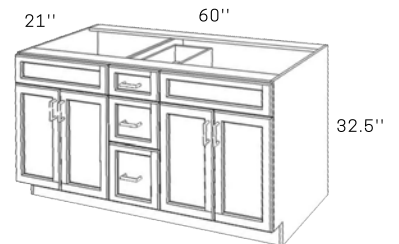

SYCAMORE

FULL OVERLAY and SHAKER CABINETS
Product Shown: V6021

- All Wood Framed Cabinets
- Plywood Sides and Shelves
- Clear Coat Finish
- Full Extension, Soft-Close Drawers