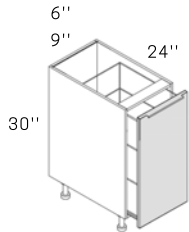

SINK BASE CABINET

SB30	30" L x 30" H x 24" D
SB33	33" L x 30" H x 24" D
SB36	36" L x 30" H x 24" D

BASE FULL DOOR CABINET

B09FD	09" L x 30" H x 24" D
B12FD	12" L x 30" H x 24" D
B15FD	15" L x 30" H x 24" D
B18FD	18" L x 30" H x 24" D
B21FD	21" L x 30" H x 24" D
B24FD	24" L x 30" H x 24" D

BASE FULL DOOR CABINET

B27FD	27" L x 30" H x 24" D
B30FD	30" L x 30" H x 24" D
B33FD	33" L x 30" H x 24" D
B36FD	36" L x 30" H x 24" D

BASE BLIND CORNER CABINET

BBC42-45	42" L x 30" H x 24" D
----------	-----------------------

BASE SPICE RACK CABINET

BSR06	06" L x 30" H x 24" D
BSR09	09" L x 30" H x 24" D

DRAWER BASE CABINET

DB12-2	12" L x 30" H x 24" D
DB15-2	15" L x 30" H x 24" D
DB18-2	18" L x 30" H x 24" D
DB21-2	21" L x 30" H x 24" D
DB24-2	24" L x 30" H x 24" D
DB27-2	27" L x 30" H x 24" D
DB30-2	30" L x 30" H x 24" D
DB36-2	36" L x 30" H x 24" D