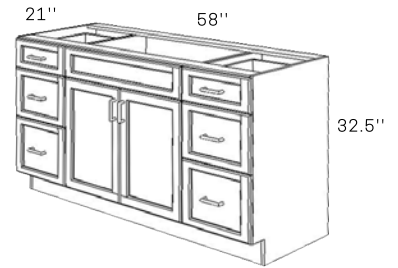

FINCA

FULL OVERLAY and SHAKER CABINETS
Product Shown: V3021R

- All Wood Framed Cabinets
- Plywood Sides and Shelves
- Clear Coat Finish
- Full Extension, Soft-Close Drawers