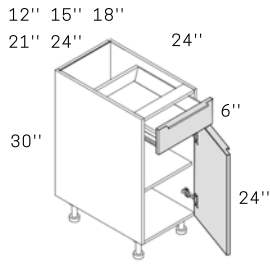

DARK WOOD

PRODUCT DETAILS

SERIES CLASSIC

- Texture-Laminate (Cross Grain) Finish on Exterior and All Edges
- Melamine Laminate Interior, PVC Edge Banding of Matching Color
- 18mm Thick Plywood Shelves and Side Panels
- 18mm Thick Plywood Frames with 3mm Thick Back Panels
- 16mm Thick Plywood Drawer Bottom and End Panels with Creamy White Interior
- Easy-to-Assemble Cam-Lock Structure
- Full Extension, Soft-Close Drawer Glides
- Six-Way Adjustable 95° Hinges with Built-In Soft-Close Mechanism
- Adjustable 120mm ABS Legs and Brushed Aluminum Toe Kick

SPECIFICATIONS

BASE CABINETS

BASE CABINET

B12	12" L x 30" H x 24" D
B15	15" L x 30" H x 24" D
B18	18" L x 30" H x 24" D
B21	21" L x 30" H x 24" D
B24	24" L x 30" H x 24" D

BASE CABINET

B27	27" L x 30" H x 24" D
B30	30" L x 30" H x 24" D
B33	33" L x 30" H x 24" D
B36	36" L x 30" H x 24" D