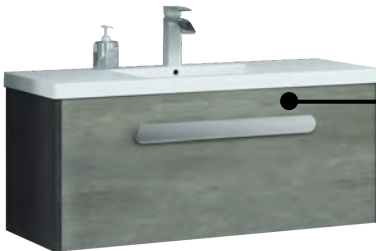

BASIN

COLOR: Glossy White
MATERIAL: Ceramic

SIZE(S):
-EC824-8: 31.5\"/>

MAIN CABINET

COLOR: Cement Grey & Sand Black
MATERIAL: Plywood
HARDWARE: UNIHOPPER Brand Metal Rail

SIZE(S):
-EC824-8: 31.5\"/>