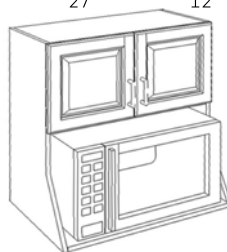

WALL MICROWAVE CABINET

27" 12"
28" 34"
40"

WM2728	27"L x 28"H x 12"D
WM2734	27"L x 34"H x 12"D
WM2740	27"L x 40"H x 12"D