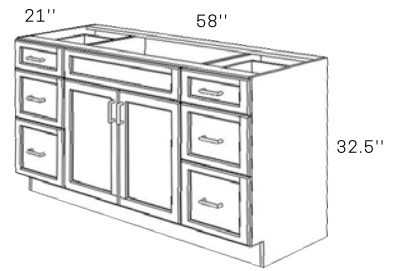

MOCHA

FULL OVERLAY and SHAKER CABINETS
Product Shown: V4821

- All Wood Framed Cabinets
- Plywood Sides and Shelves
- Clear Coat Finish
- Full Extension, Soft-Close Drawers