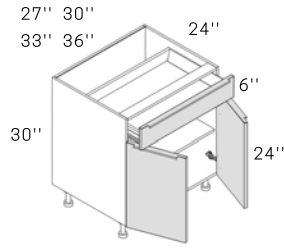

SPECIFICATIONS

BASE CABINETS

BASE CABINET

B12	12" L x 30" H x 24" D
B15	15" L x 30" H x 24" D
B18	18" L x 30" H x 24" D
B21	21" L x 30" H x 24" D
B24	24" L x 30" H x 24" D

BASE CABINET

B27	27" L x 30" H x 24" D
B30	30" L x 30" H x 24" D
B33	33" L x 30" H x 24" D
B36	36" L x 30" H x 24" D

SINK BASE CABINET

SB30	30" L x 30" H x 24" D
SB33	33" L x 30" H x 24" D
SB36	36" L x 30" H x 24" D

BASE FULL DOOR CABINET

B09FD	09" L x 30" H x 24" D
B12FD	12" L x 30" H x 24" D
B15FD	15" L x 30" H x 24" D
B18FD	18" L x 30" H x 24" D
B21FD	21" L x 30" H x 24" D
B24FD	24" L x 30" H x 24" D