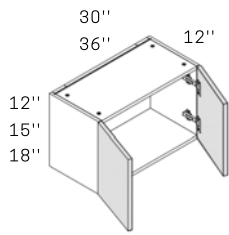

BASE LAZY SUSAN CABINET

BLS33	33" L x 30" H x 24" D
BLS36	36" L x 30" H x 24" D

SPECIFICATIONS

WALL CABINETS

WALL CABINET

W3012	30" L x 12" H x 12" D
W3612	36" L x 12" H x 12" D
W3015	30" L x 15" H x 12" D
W3615	36" L x 15" H x 12" D
W3018	30" L x 18" H x 12" D
W3618	36" L x 18" H x 12" D