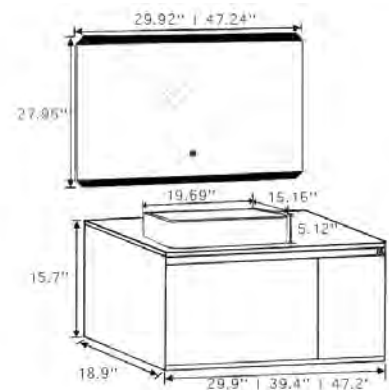

WALL-MOUNTED VANITIES

EC839-76 EC839-10 & EC839-12

*Photo: EC839-10