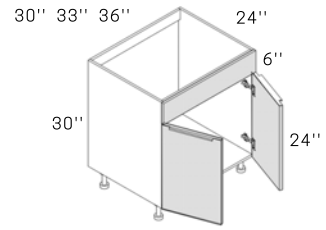

SPECIFICATIONS

BASE CABINETS

BASE CABINET

B12	12" L x 30" H x 24" D
B15	15" L x 30" H x 24" D
B18	18" L x 30" H x 24" D
B21	21" L x 30" H x 24" D
B24	24" L x 30" H x 24" D

BASE CABINET

B27	27" L x 30" H x 24" D
B30	30" L x 30" H x 24" D
B33	33" L x 30" H x 24" D
B36	36" L x 30" H x 24" D

SINK BASE CABINET

SB30	30" L x 30" H x 24" D
SB33	33" L x 30" H x 24" D
SB36	36" L x 30" H x 24" D

BASE FULL DOOR CABINET

B09FD	09" L x 30" H x 24" D
B12FD	12" L x 30" H x 24" D
B15FD	15" L x 30" H x 24" D
B18FD	18" L x 30" H x 24" D
B21FD	21" L x 30" H x 24" D
B24FD	24" L x 30" H x 24" D