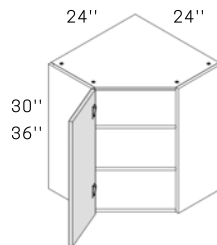

WALL EASY REACH CABINET

WER2430	24" L x 30" H x 24" D
WER2436	24" L x 36" H x 24" D

WALL CORNER CABINET

WDC2430	24" L x 30" H x 24" D
WDC2436	24" L x 36" H x 24" D

WALL SINGLE LIFT CABINET

WSL2412	24" L x 12" H x 12" D
WSL2712	27" L x 12" H x 12" D
WSL3012	30" L x 12" H x 12" D
WSL3612	36" L x 12" H x 12" D
WSL2415	24" L x 15" H x 12" D
WSL2715	27" L x 15" H x 12" D
WSL3015	30" L x 15" H x 12" D
WSL3615	36" L x 15" H x 12" D