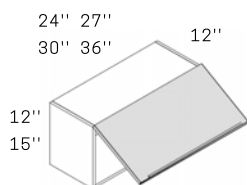

WALL EASY REACH CABINET

WER2430	24" L x 30" H x 24" D
WER2436	24" L x 36" H x 24" D

WALL CORNER CABINET

WDC2430	24" L x 30" H x 24" D
WDC2436	24" L x 36" H x 24" D

WALL SINGLE LIFT CABINET

WSL2412	24" L x 12" H x 12" D
WSL2712	27" L x 12" H x 12" D
WSL3012	30" L x 12" H x 12" D
WSL3612	36" L x 12" H x 12" D
WSL2415	24" L x 15" H x 12" D
WSL2715	27" L x 15" H x 12" D
WSL3015	30" L x 15" H x 12" D
WSL3615	36" L x 15" H x 12" D