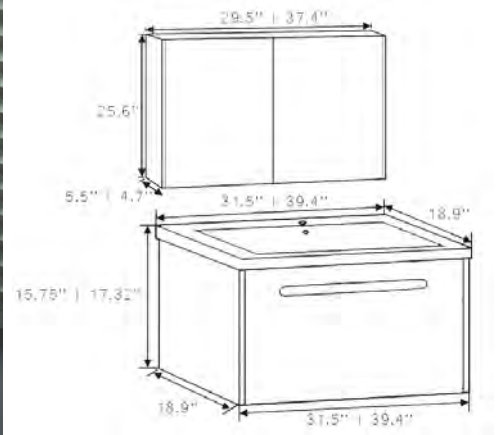

EC824-8 & EC824-10

*Photo: EC824-10