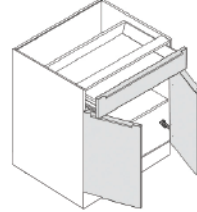

Base Cabinet

Code	W	H	D
B27	27	34.5	24
B30	30	34.5	24
B33	33	34.5	24
B36	36	34.5	24