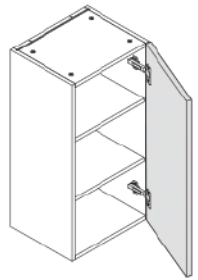

Code	W	H	D
W0930	09	30	12
W0936	09	36	12
W1230	12	30	12
W1236	12	36	12
W1530	15	30	12
W1536	15	36	12
W1830	18	30	12
W1836	18	36	12
W2130	21	30	12
W2136	21	36	12
W2430	24	30	12
W2436	24	36	12