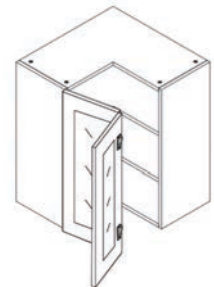

Wall Easy Reach Cabinet Glass Door

Code	W	H	D
GDWER2418	24	30	12