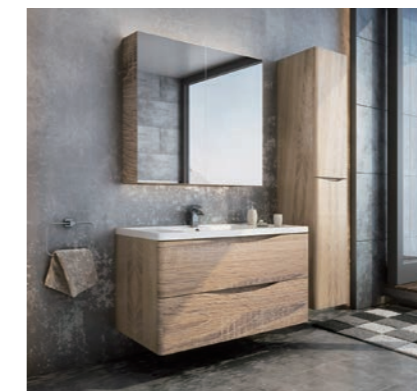

EC811-8/9 SET

- Size(s): 32"; 36"
- Finish: Light Oak