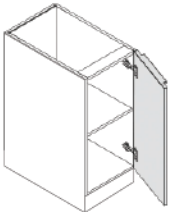

Base Full Door Cabinet

Code	W	H	D
B09FD	09	34.5	24
B12FD	12	34.5	24
B15FD	15	34.5	24
B18FD	18	34.5	24
B21FD	21	34.5	24
B24FD	24	34.5	24