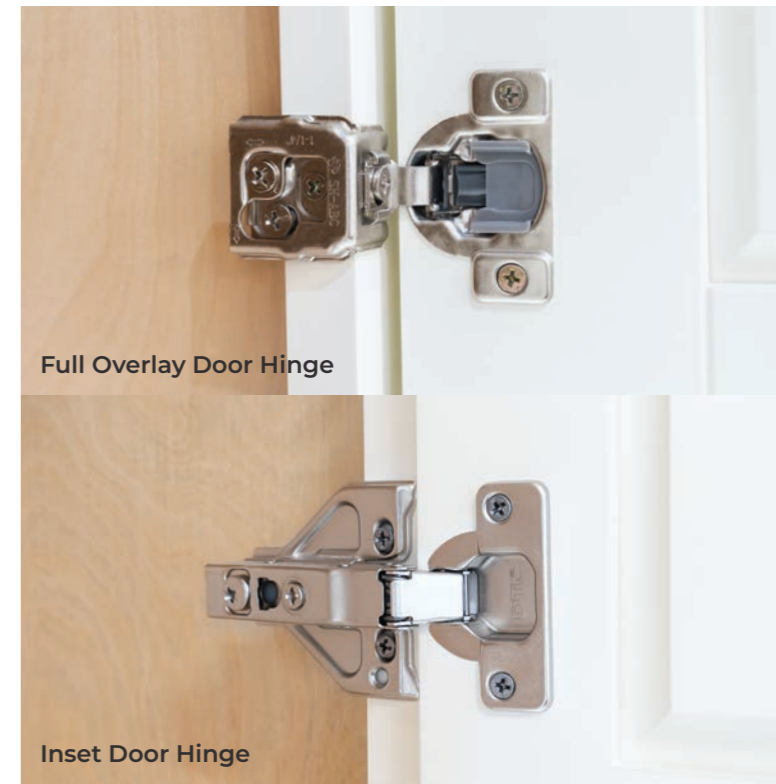

# Features

**Solid Wood Face Frame**

**Solid Wood Door Frame**

**Full Extension Drawers**

**Soild Wood Dovetail Drawers**

**All Sides Fully Captured**

**Plywood Box & Shelves**

**Soft-close Drawer Slides**

Full Overlay Door Hinge

Inset Door Hinge

**Soft-close & Six-way Adjustable Hinges**

THE  
**A U R O R A**  
COLLECTION

Clean & Elegant

We love the contrast of nearby colors  
and the sleek, modern designs.