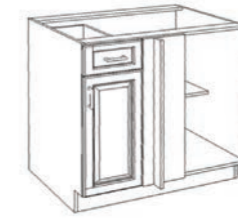

Base Blind Corner Cabinet

Code	W	H	D
BBC36L/R	36	34.5	24
BBC39L/R	39	34.5	24
BBC42L/R	42	34.5	24