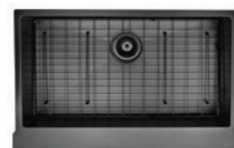

APS3320-NANO

32⁷/₈"L x 20³/₄"W x 10"H
SUS304, 16 Gauge