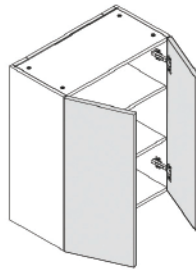

Wall Cabinet

Code	W	H	D
W2730	27	30	12
W2736	27	36	12
W3030	30	30	12
W3036	30	36	12
W3330	33	30	12
W3336	33	36	12
W3630	36	30	12
W3636	36	36	12