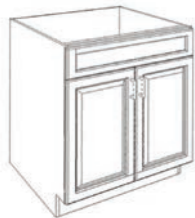

Sink Base Cabinet

Code	W	H	D
SB30	30	34.5	24
SB33	33	34.5	24
SB36	36	34.5	24
SB39	39	34.5	24