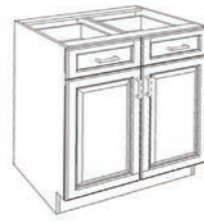

Base Cabinet

Code	W	H	D
B30	30	34.5	24
B33	33	34.5	24
B36	36	34.5	24
B39	39	34.5	24