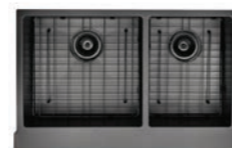

AP3320D-NANO

32⁷/₈"L x 20³/₄"W x 10"H
SUS304, 16 Gauge