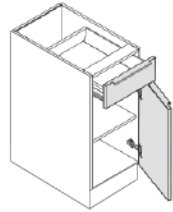

Specifications - Base Cabinets

Base Cabinet

Code	W	H	D
B12	12	34.5	24
B15	15	34.5	24
B18	18	34.5	24
B21	21	34.5	24
B24	24	34.5	24