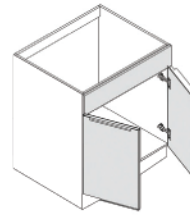

Sink Base Cabinet

Code	W	H	D
SB30	30	34.5	24
SB33	33	34.5	24
SB36	36	34.5	24