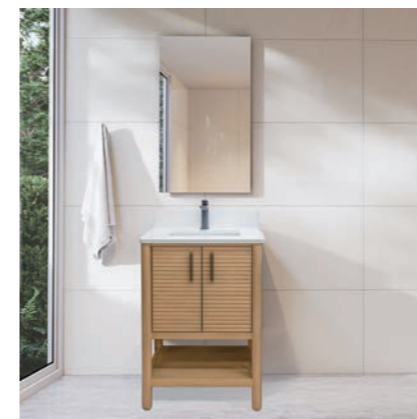

HMD SERIES
Finish: Natural Wood