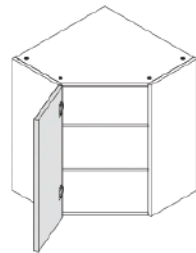

Wall Corner Cabinet

Code	W	H	D
WDC2430	24	30	24
WDC2436	24	36	24