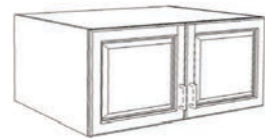

Wall Fridge Cabinet

Code	W	H	D
W331624	33	16	24
W332224	33	22	24
W361024	36	10	24
W361624	36	16	24
W362224	36	22	24
W371024	37	10	24
W371624	37	16	24
W372224	37	22	24
W422224	42	22	24
W482224	48	22	24